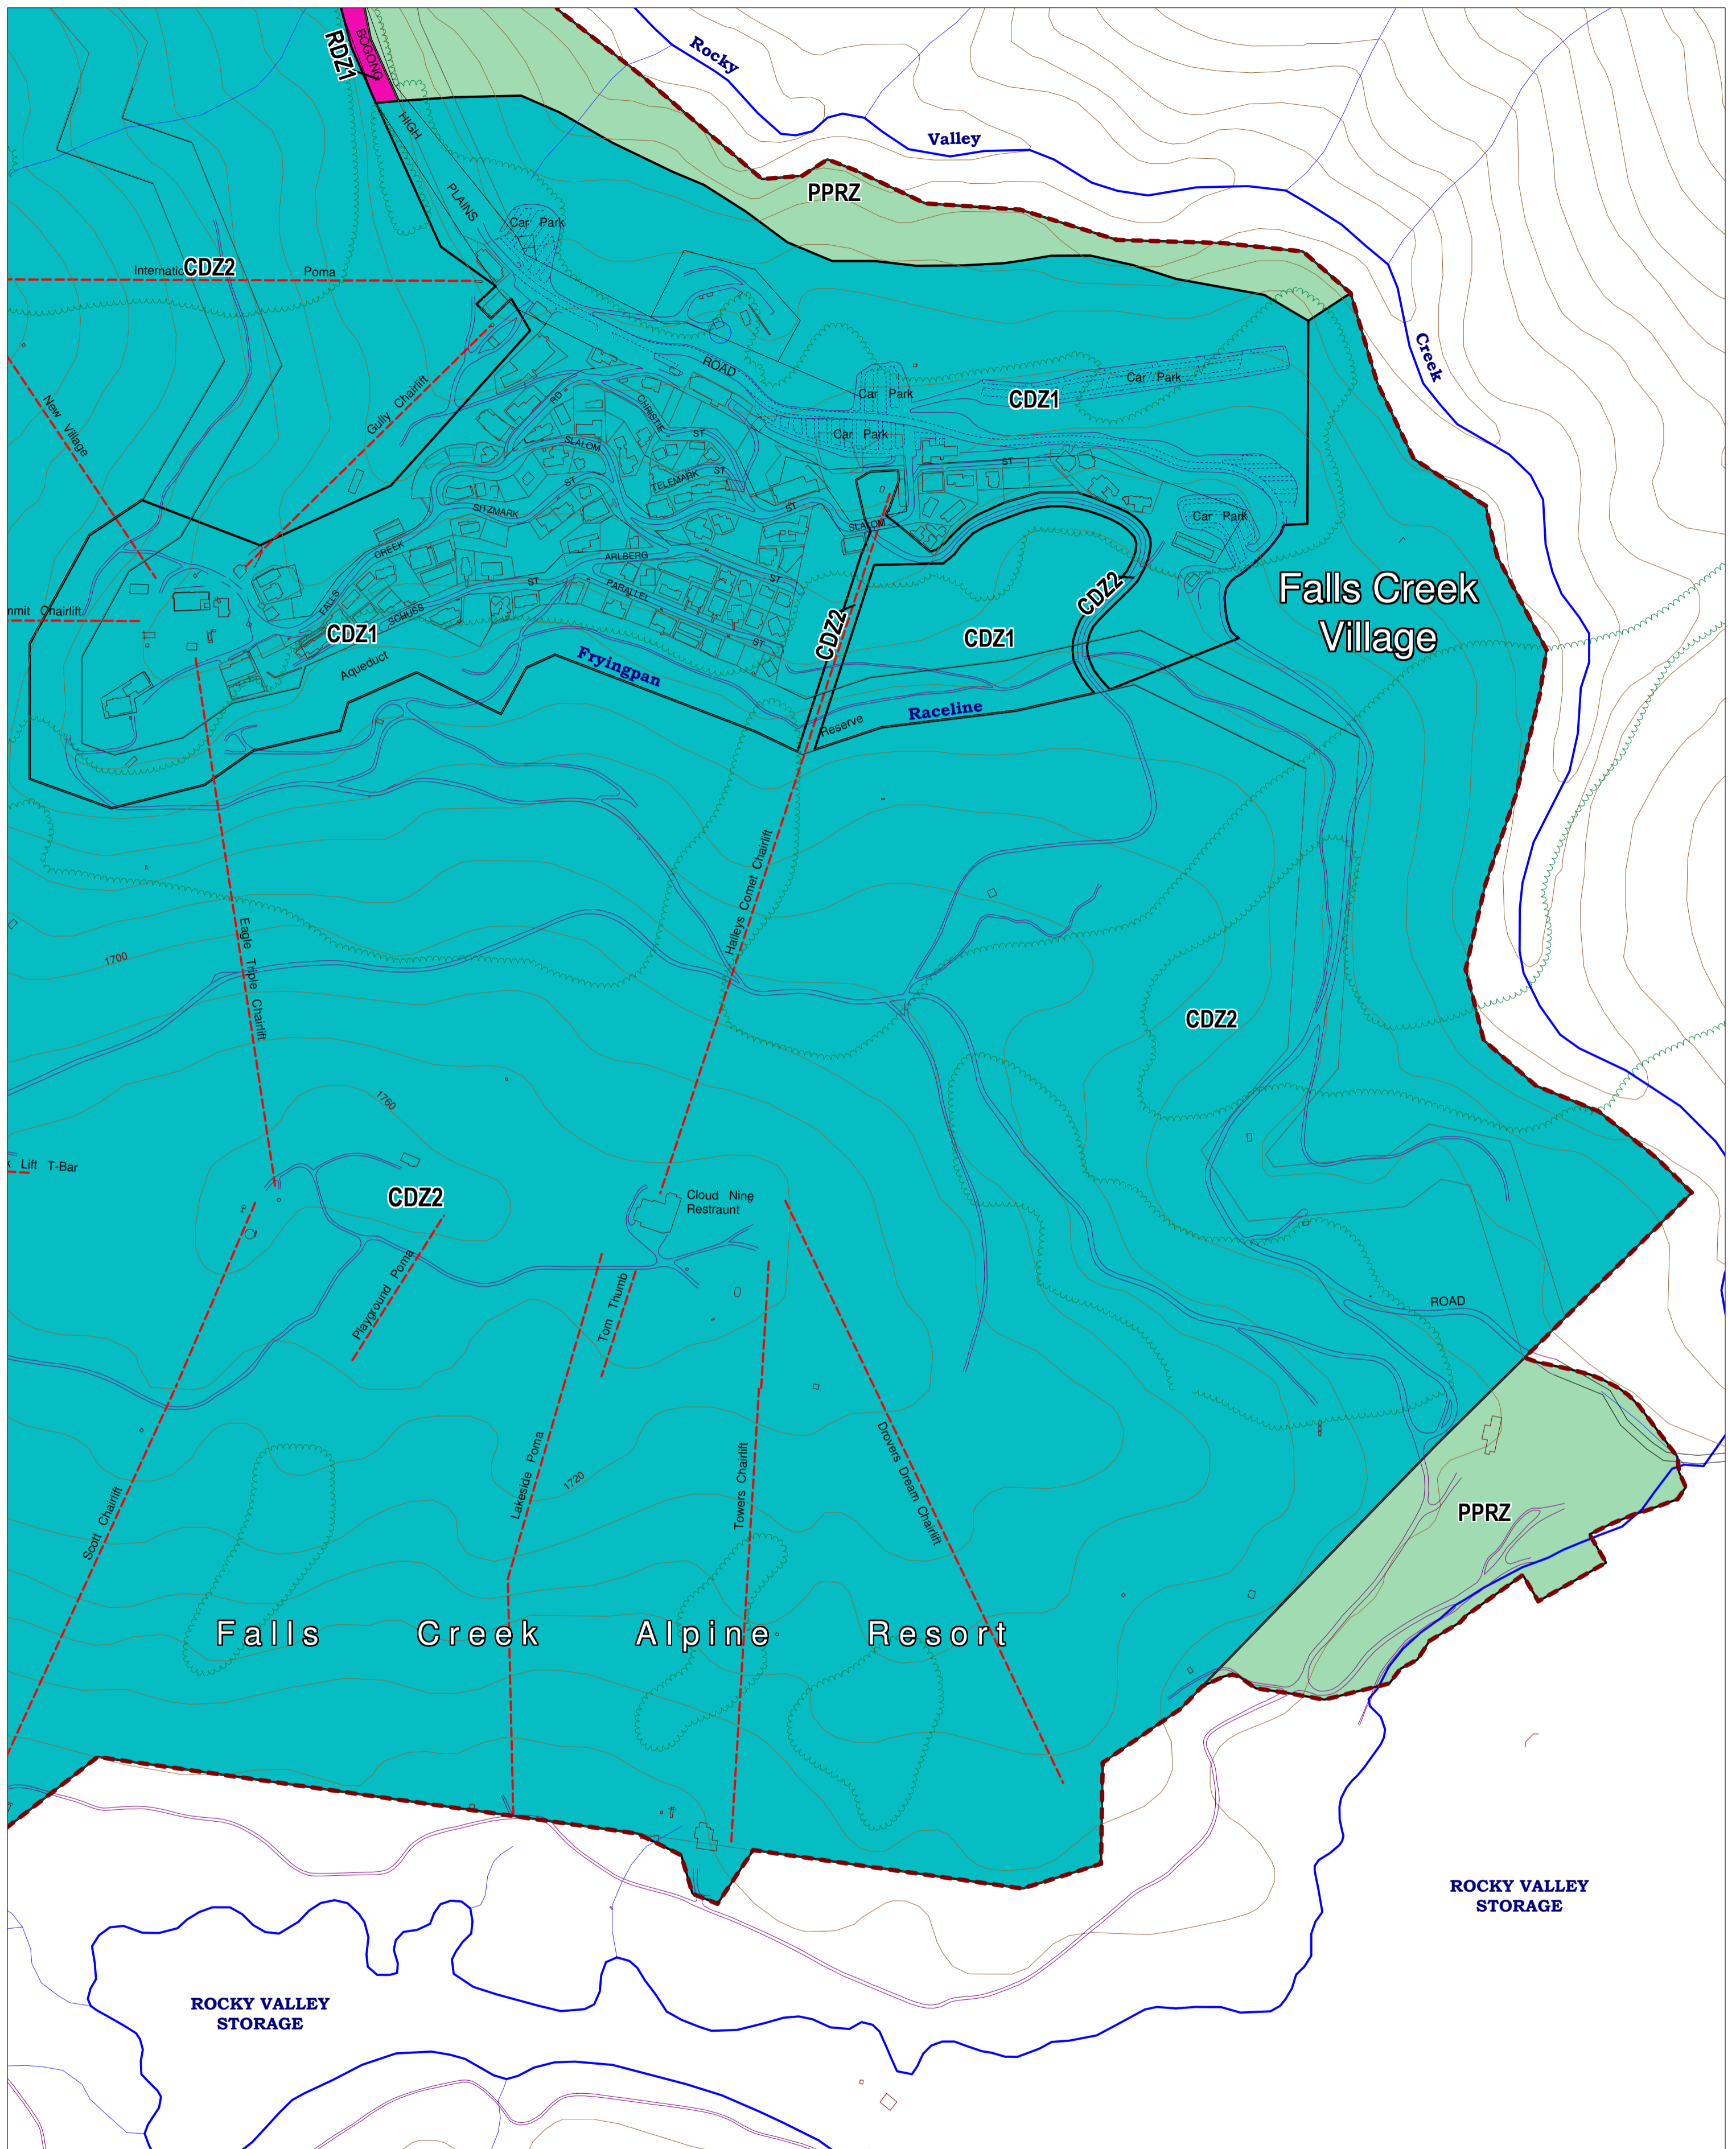

ALPINE RESORTS PLANNING SCHEME - LOCAL PROVISION

Public Land	
PPRZ	Public Park And Recreation Zone
RDZ1	Road Zone - Category 1
Special Purpose	
CDZ1	Comprehensive Development Zone - Schedule 1
CDZ2	Comprehensive Development Zone - Schedule 2

100 0 100 200 300 400 500 m

AUSTRALIAN MAP GRID ZONE 55

State Government Victoria

INDEX TO ADJOINING METRIC SERIES MAP

Printed: 12/8/2013