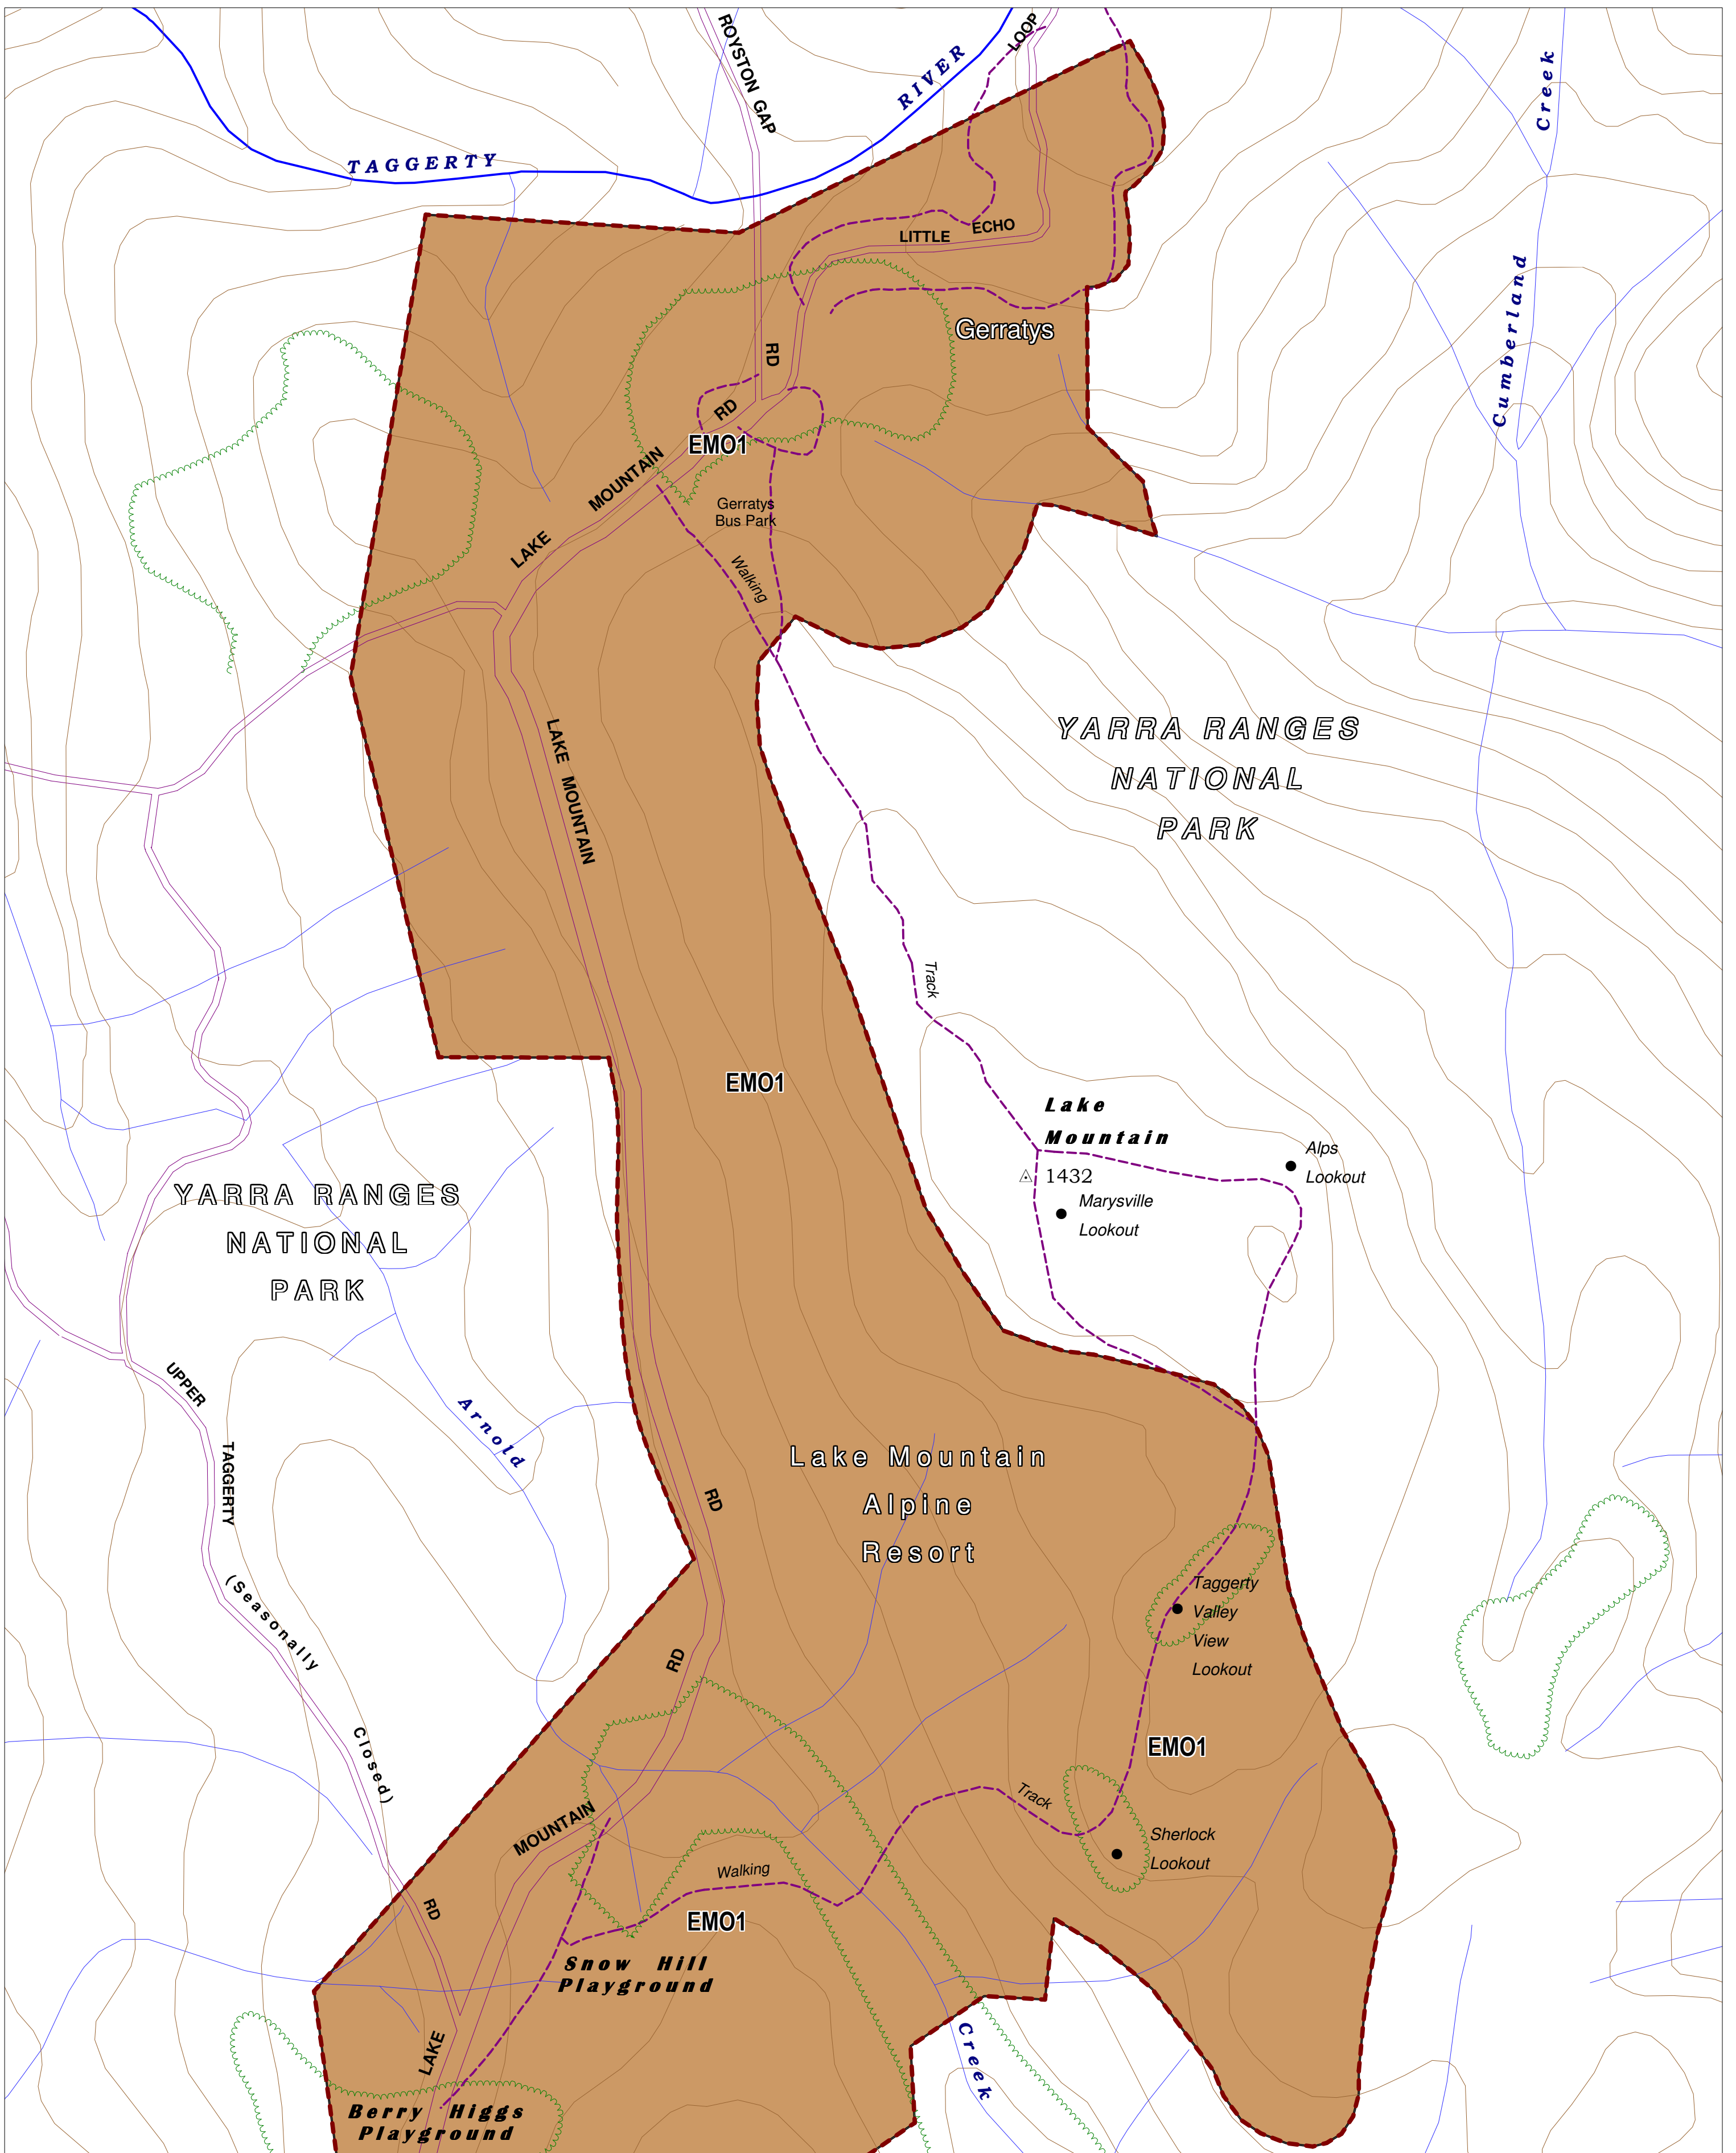

ALPINE RESORTS PLANNING SCHEME - LOCAL PROVISION

Overlays
EMO1 Erosion Management Overlay - Schedule 1

Printed: 20/5/2013

AMENDMENT C9