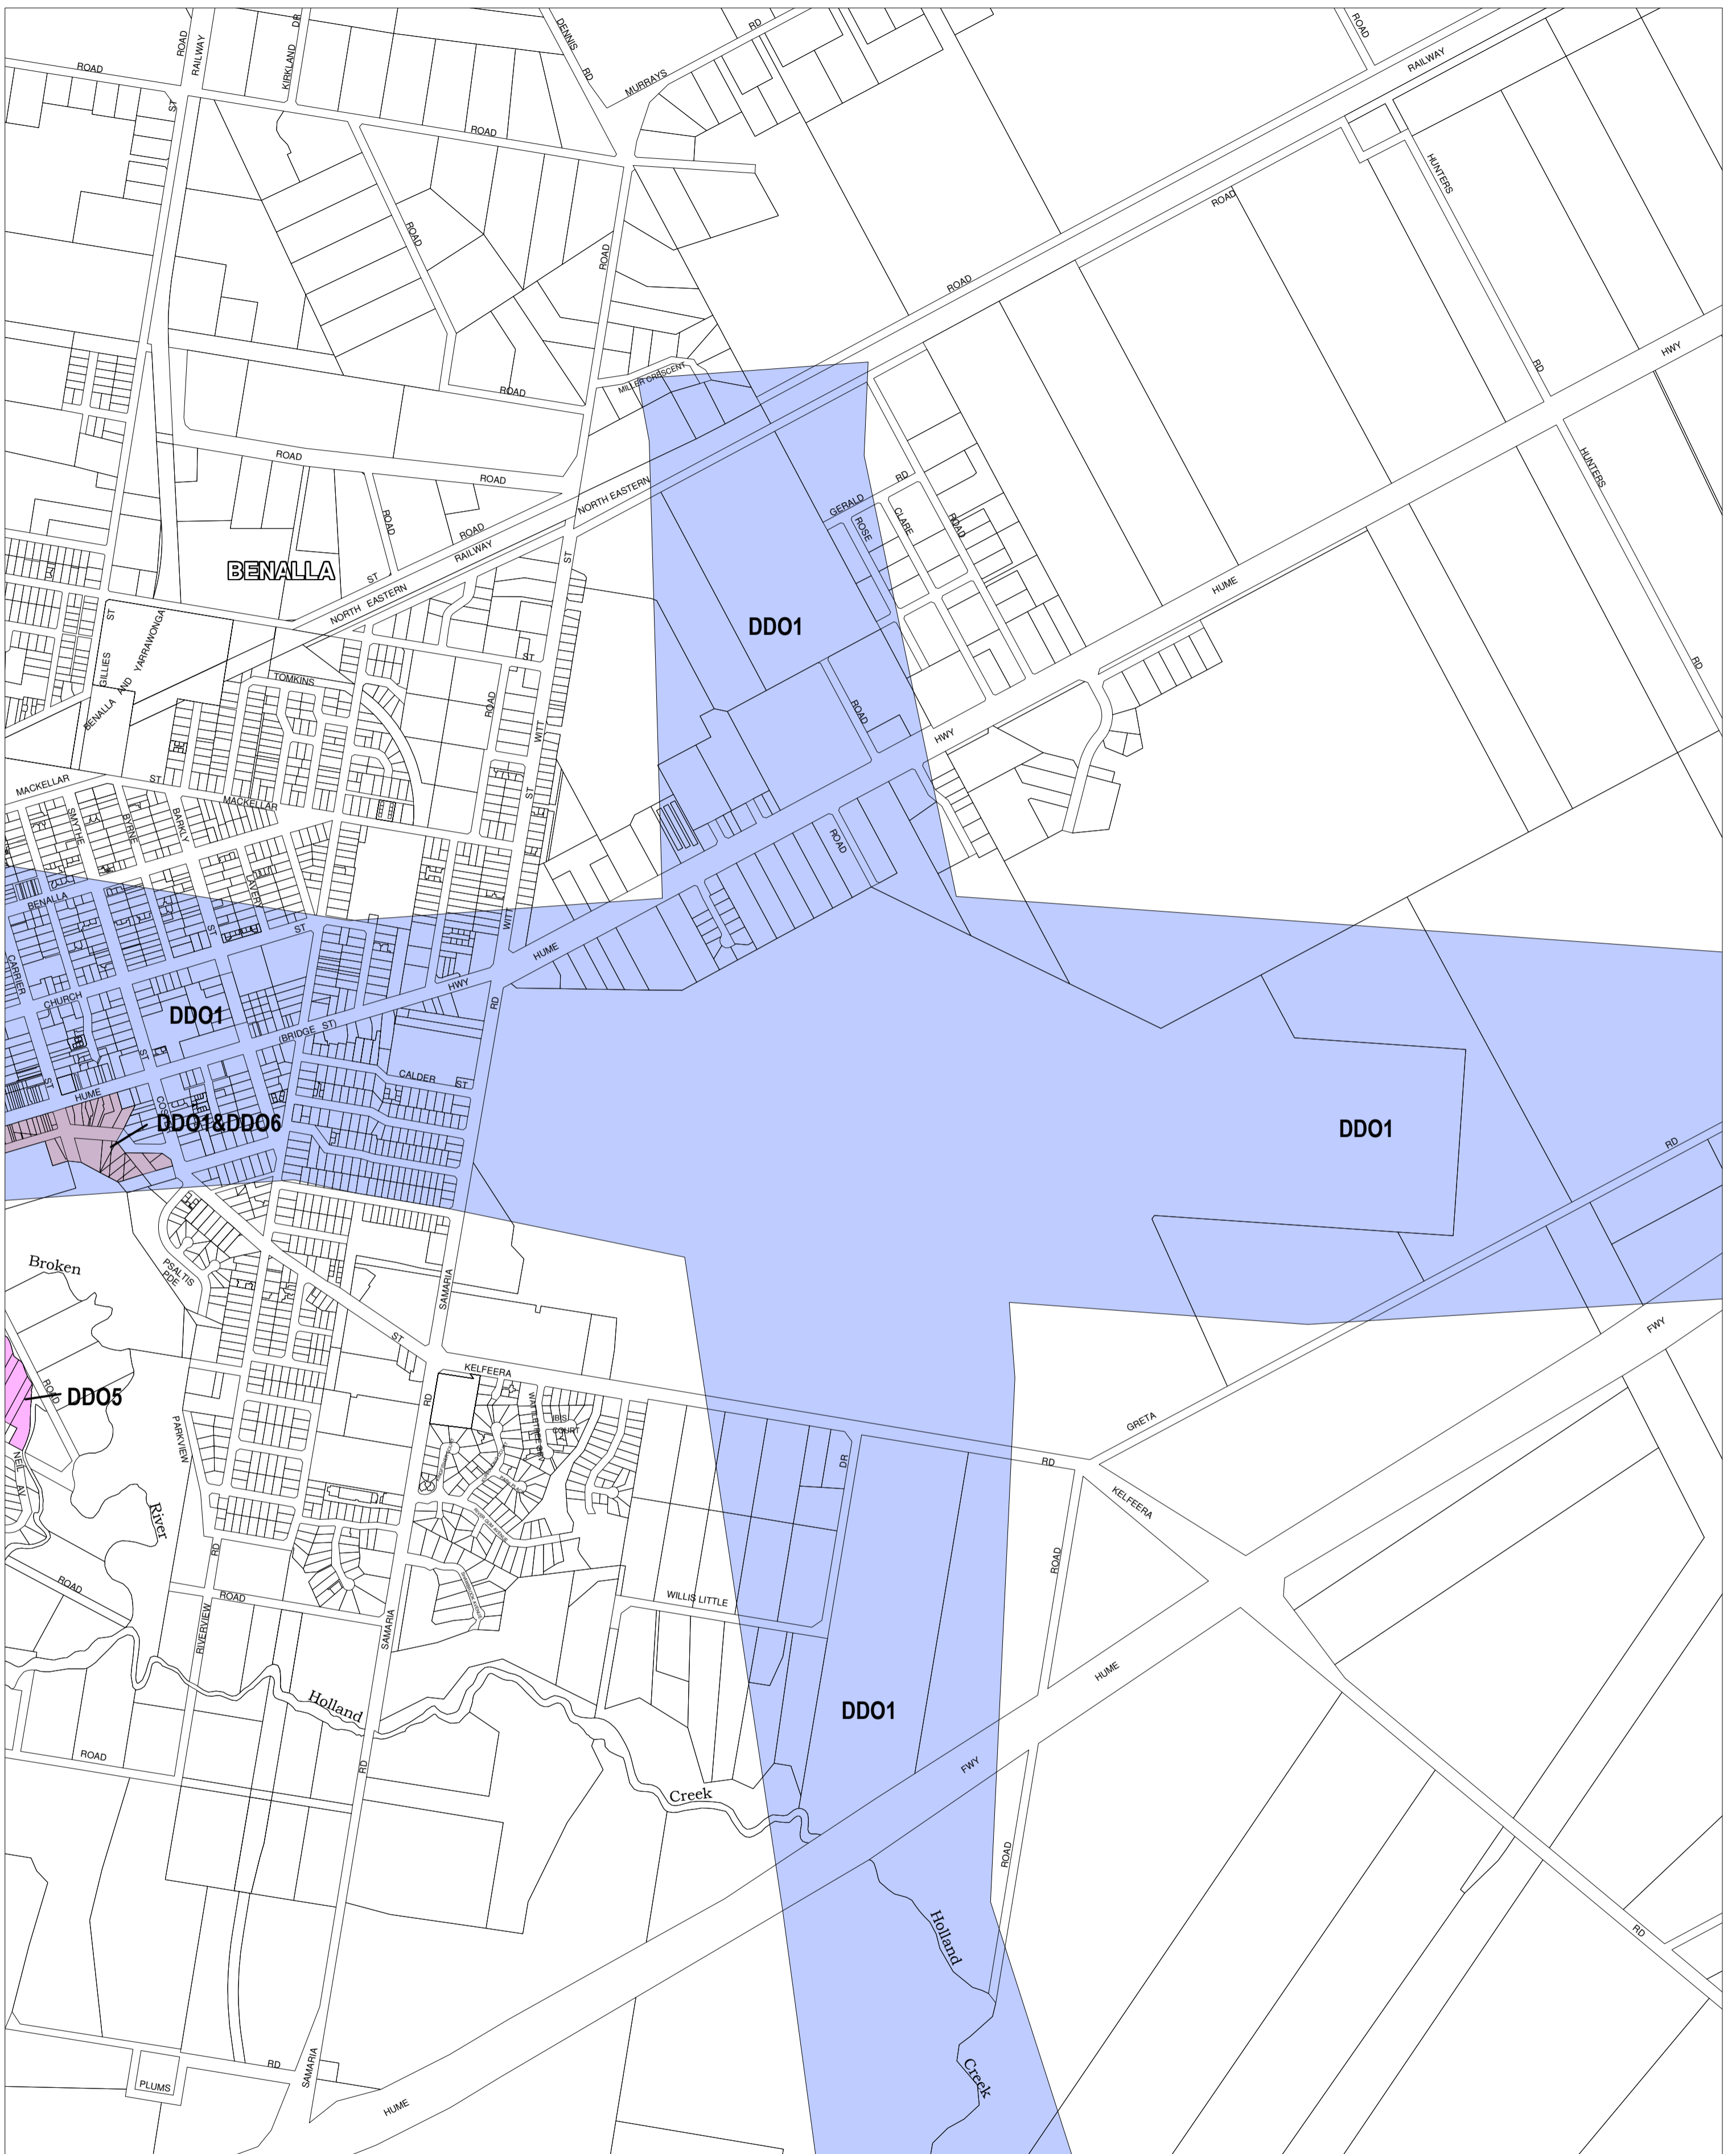

BENALLA PLANNING SCHEME - LOCAL PROVISION

Overlays	
	Design And Development Overlay - Schedule 1
	Design And Development Overlay - Schedule 5
	Design And Development Overlay - Schedule 6

AUSTRALIAN MAP GRID ZONE 55

INDEX TO ADJOINING METRIC SERIES MAP

Printed: 22/3/2011

AMENDMENT C13