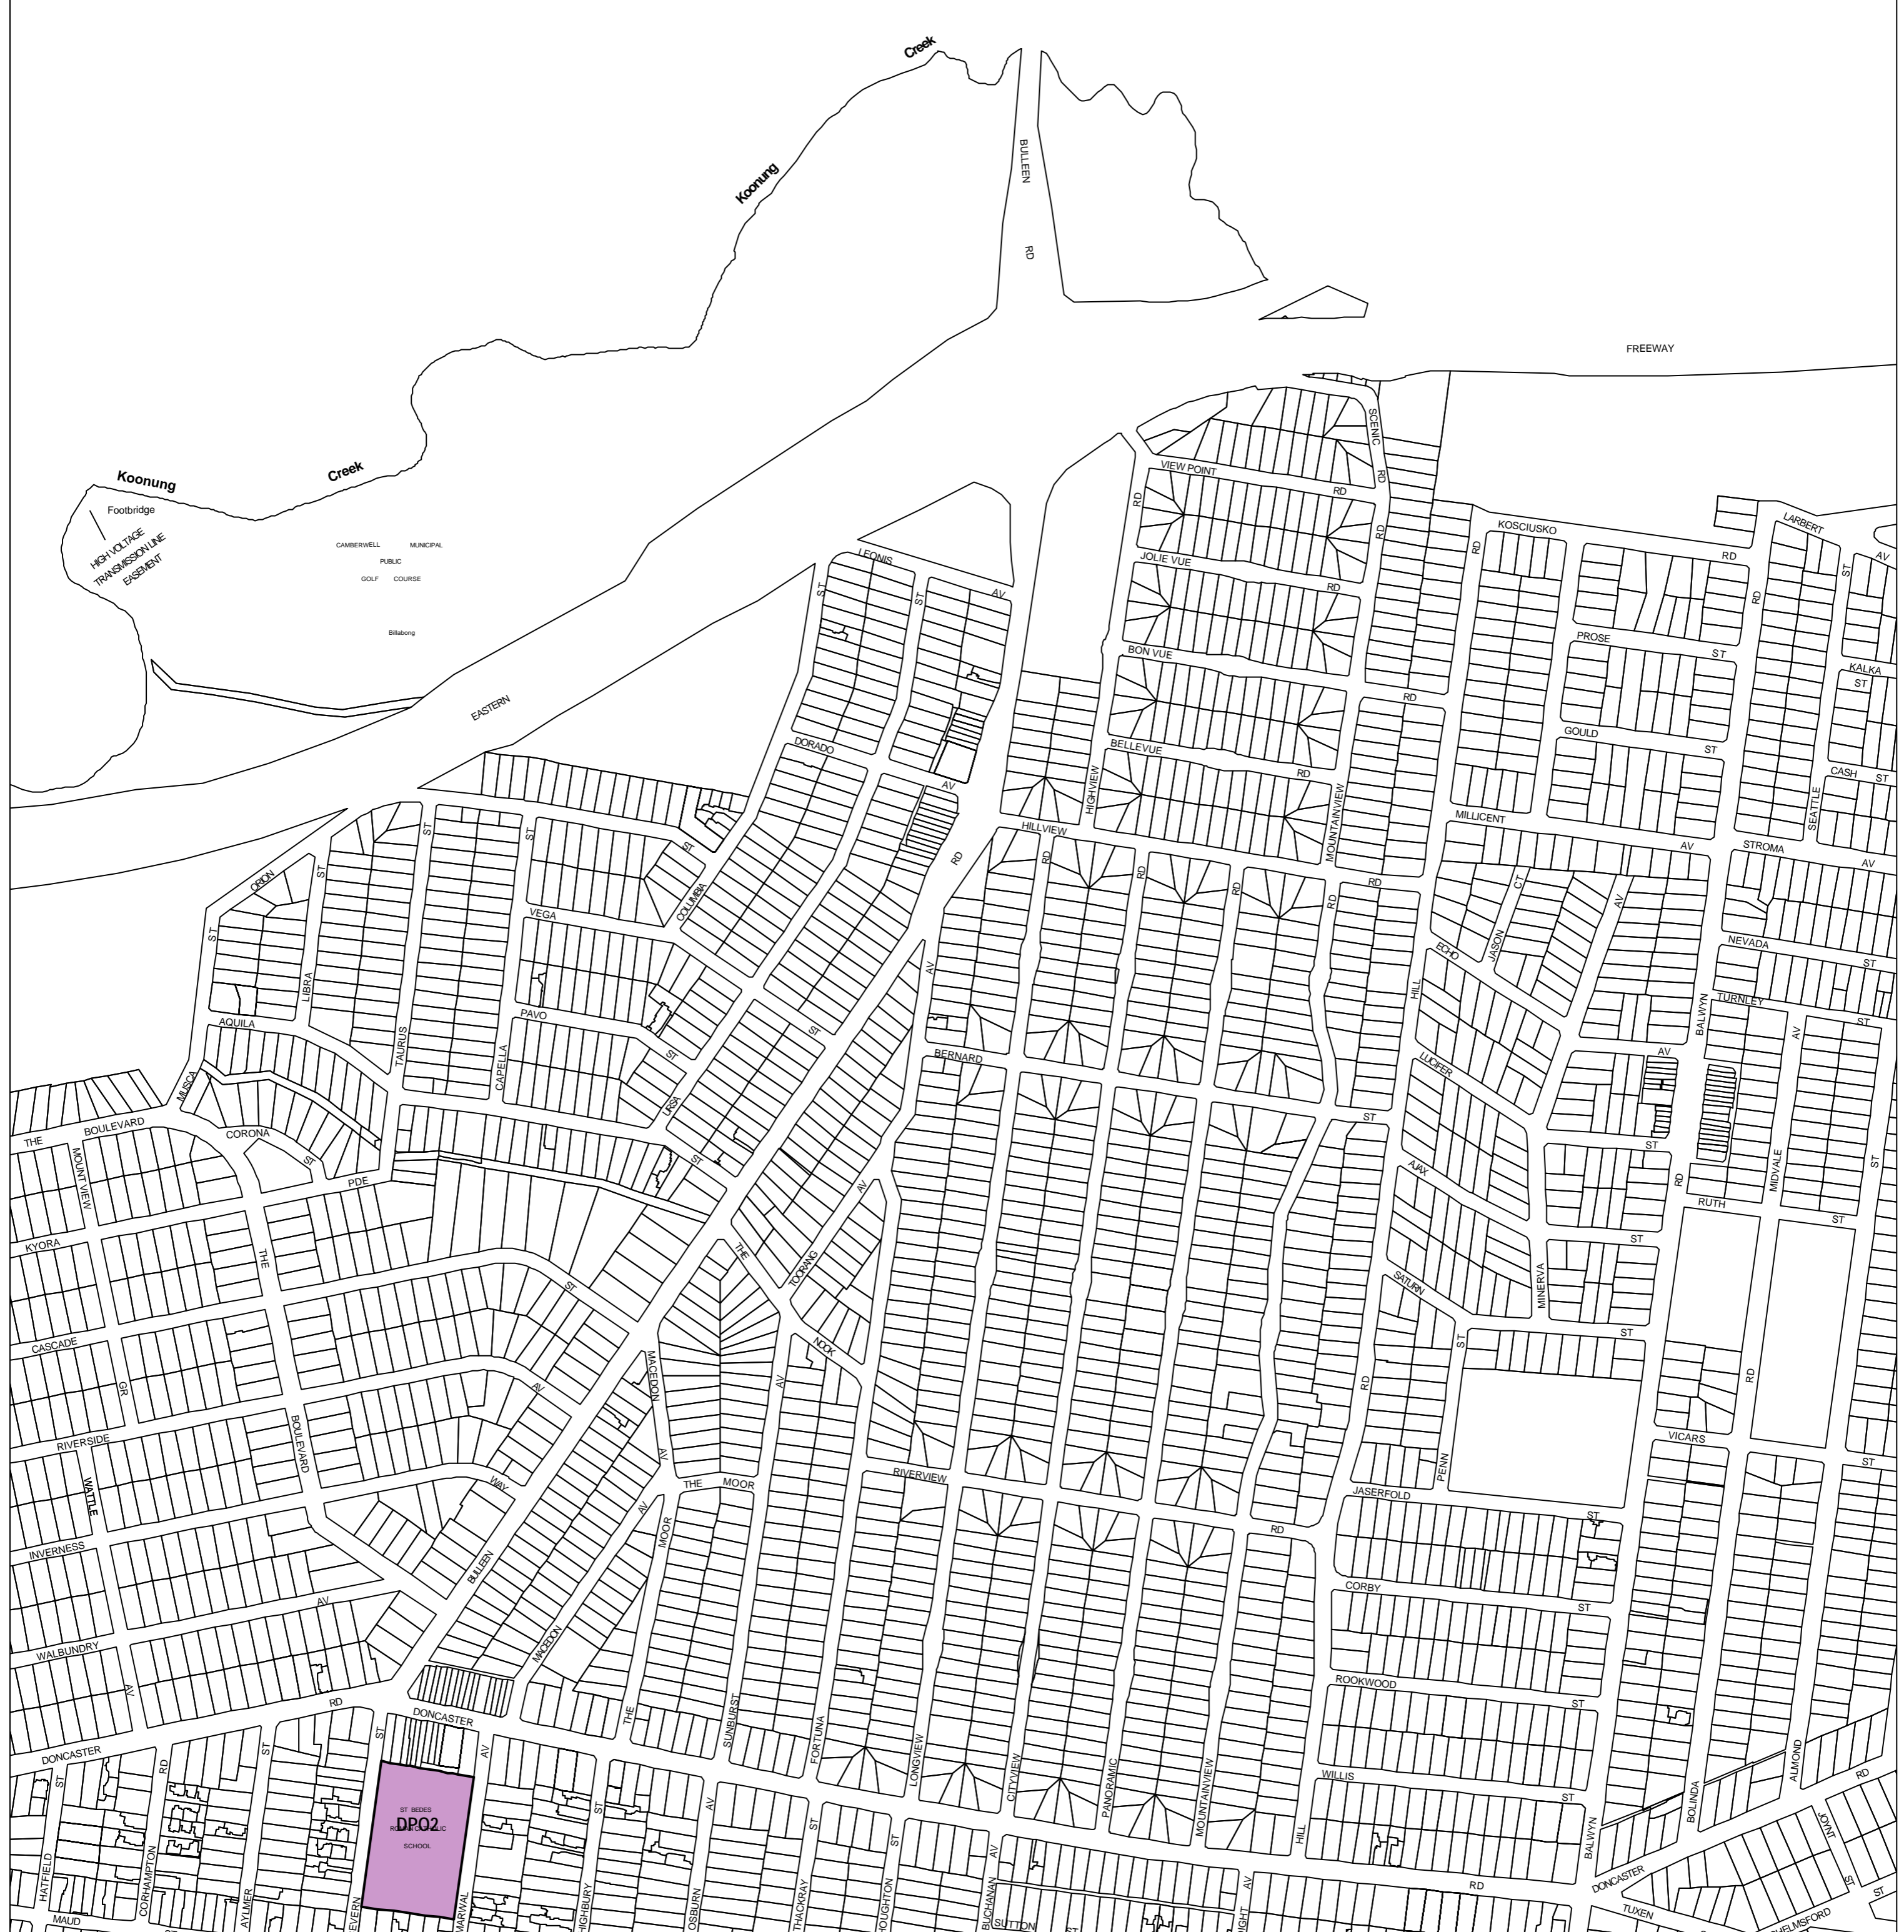

BOROONDARA PLANNING SCHEME - LOCAL PROVISION

See BANYULE PLANNING SCHEME

See MANNINGHAM PLANNING SCHEME

Overlays

- DPO2 Development Plan Overlay - Schedule 2

100 200 300 400 500 m

AUSTRALIAN MAP GRID ZONE 55

INDEX TO ADJOINING METRIC SERIES MAP

15	14	13	12	11
7	8	9	10	

Printed: 31/5/2007