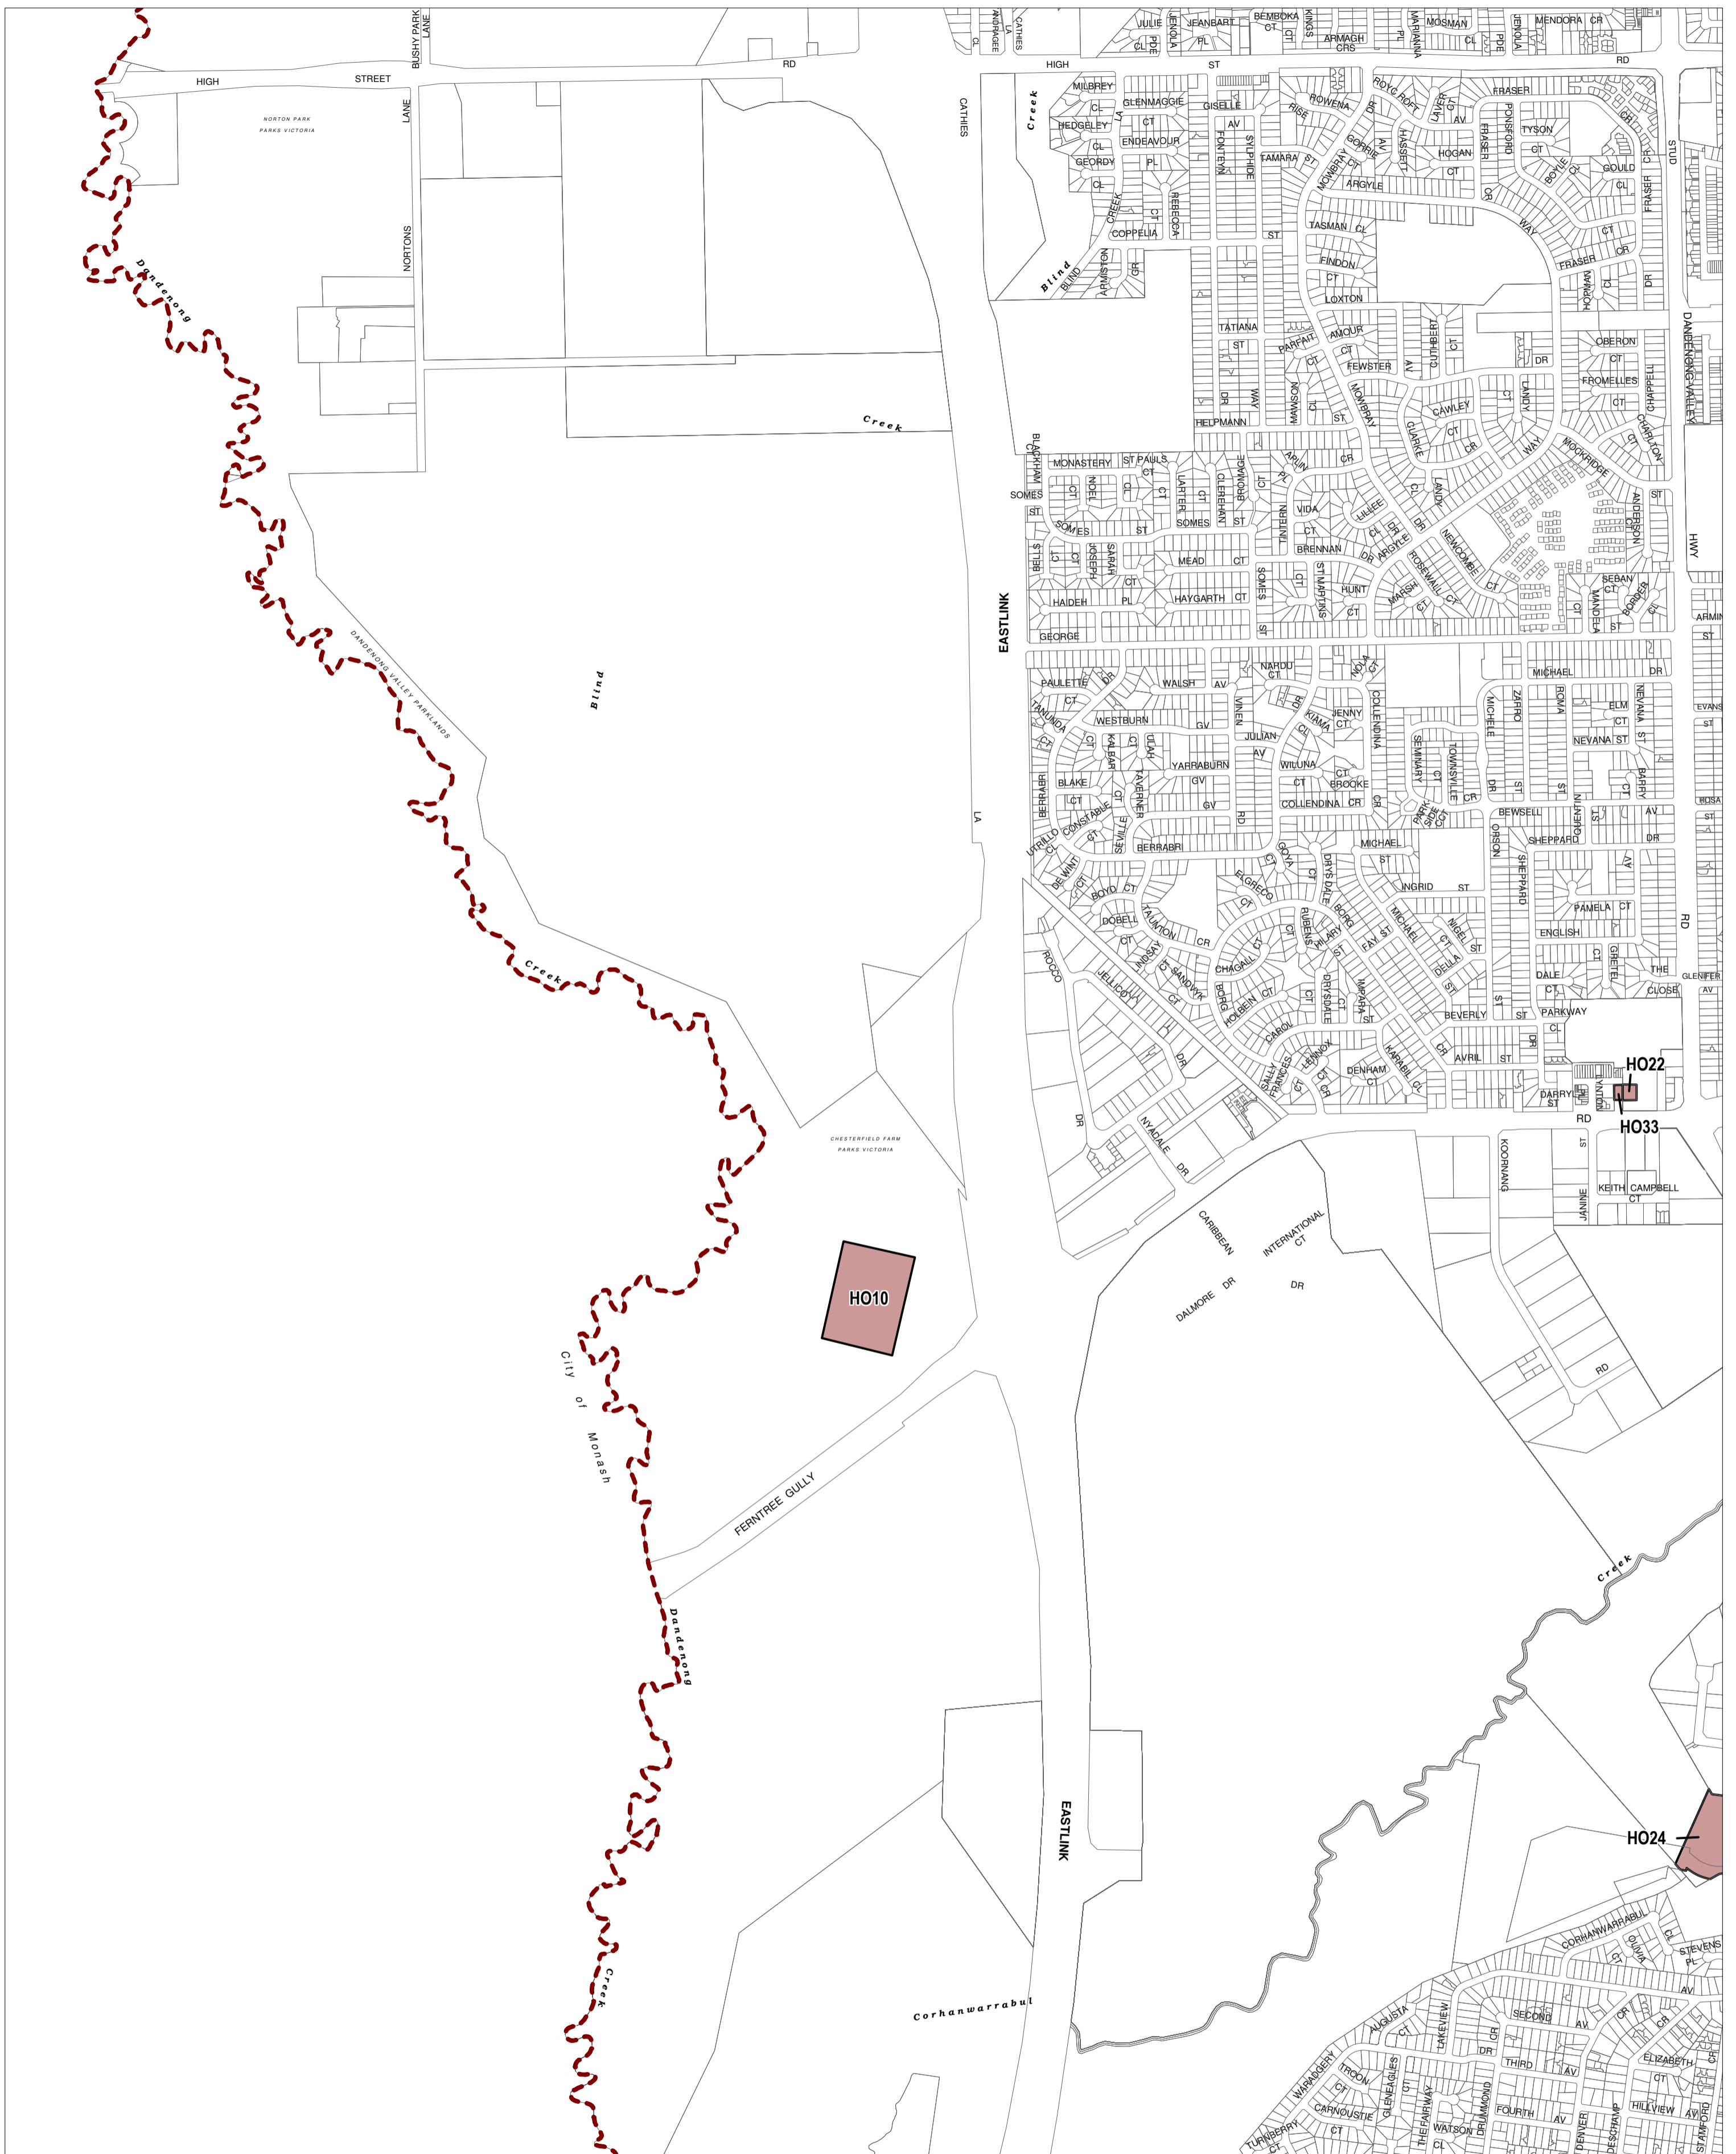

KNOX PLANNING SCHEME - LOCAL PROVISION

Overlays
HO Heritage Overlay

AUSTRALIAN MAP GRID ZONE 55

Printed: 5/8/2013

AMENDMENT C93

INDEX TO ADJOINING METRIC SERIES MAP