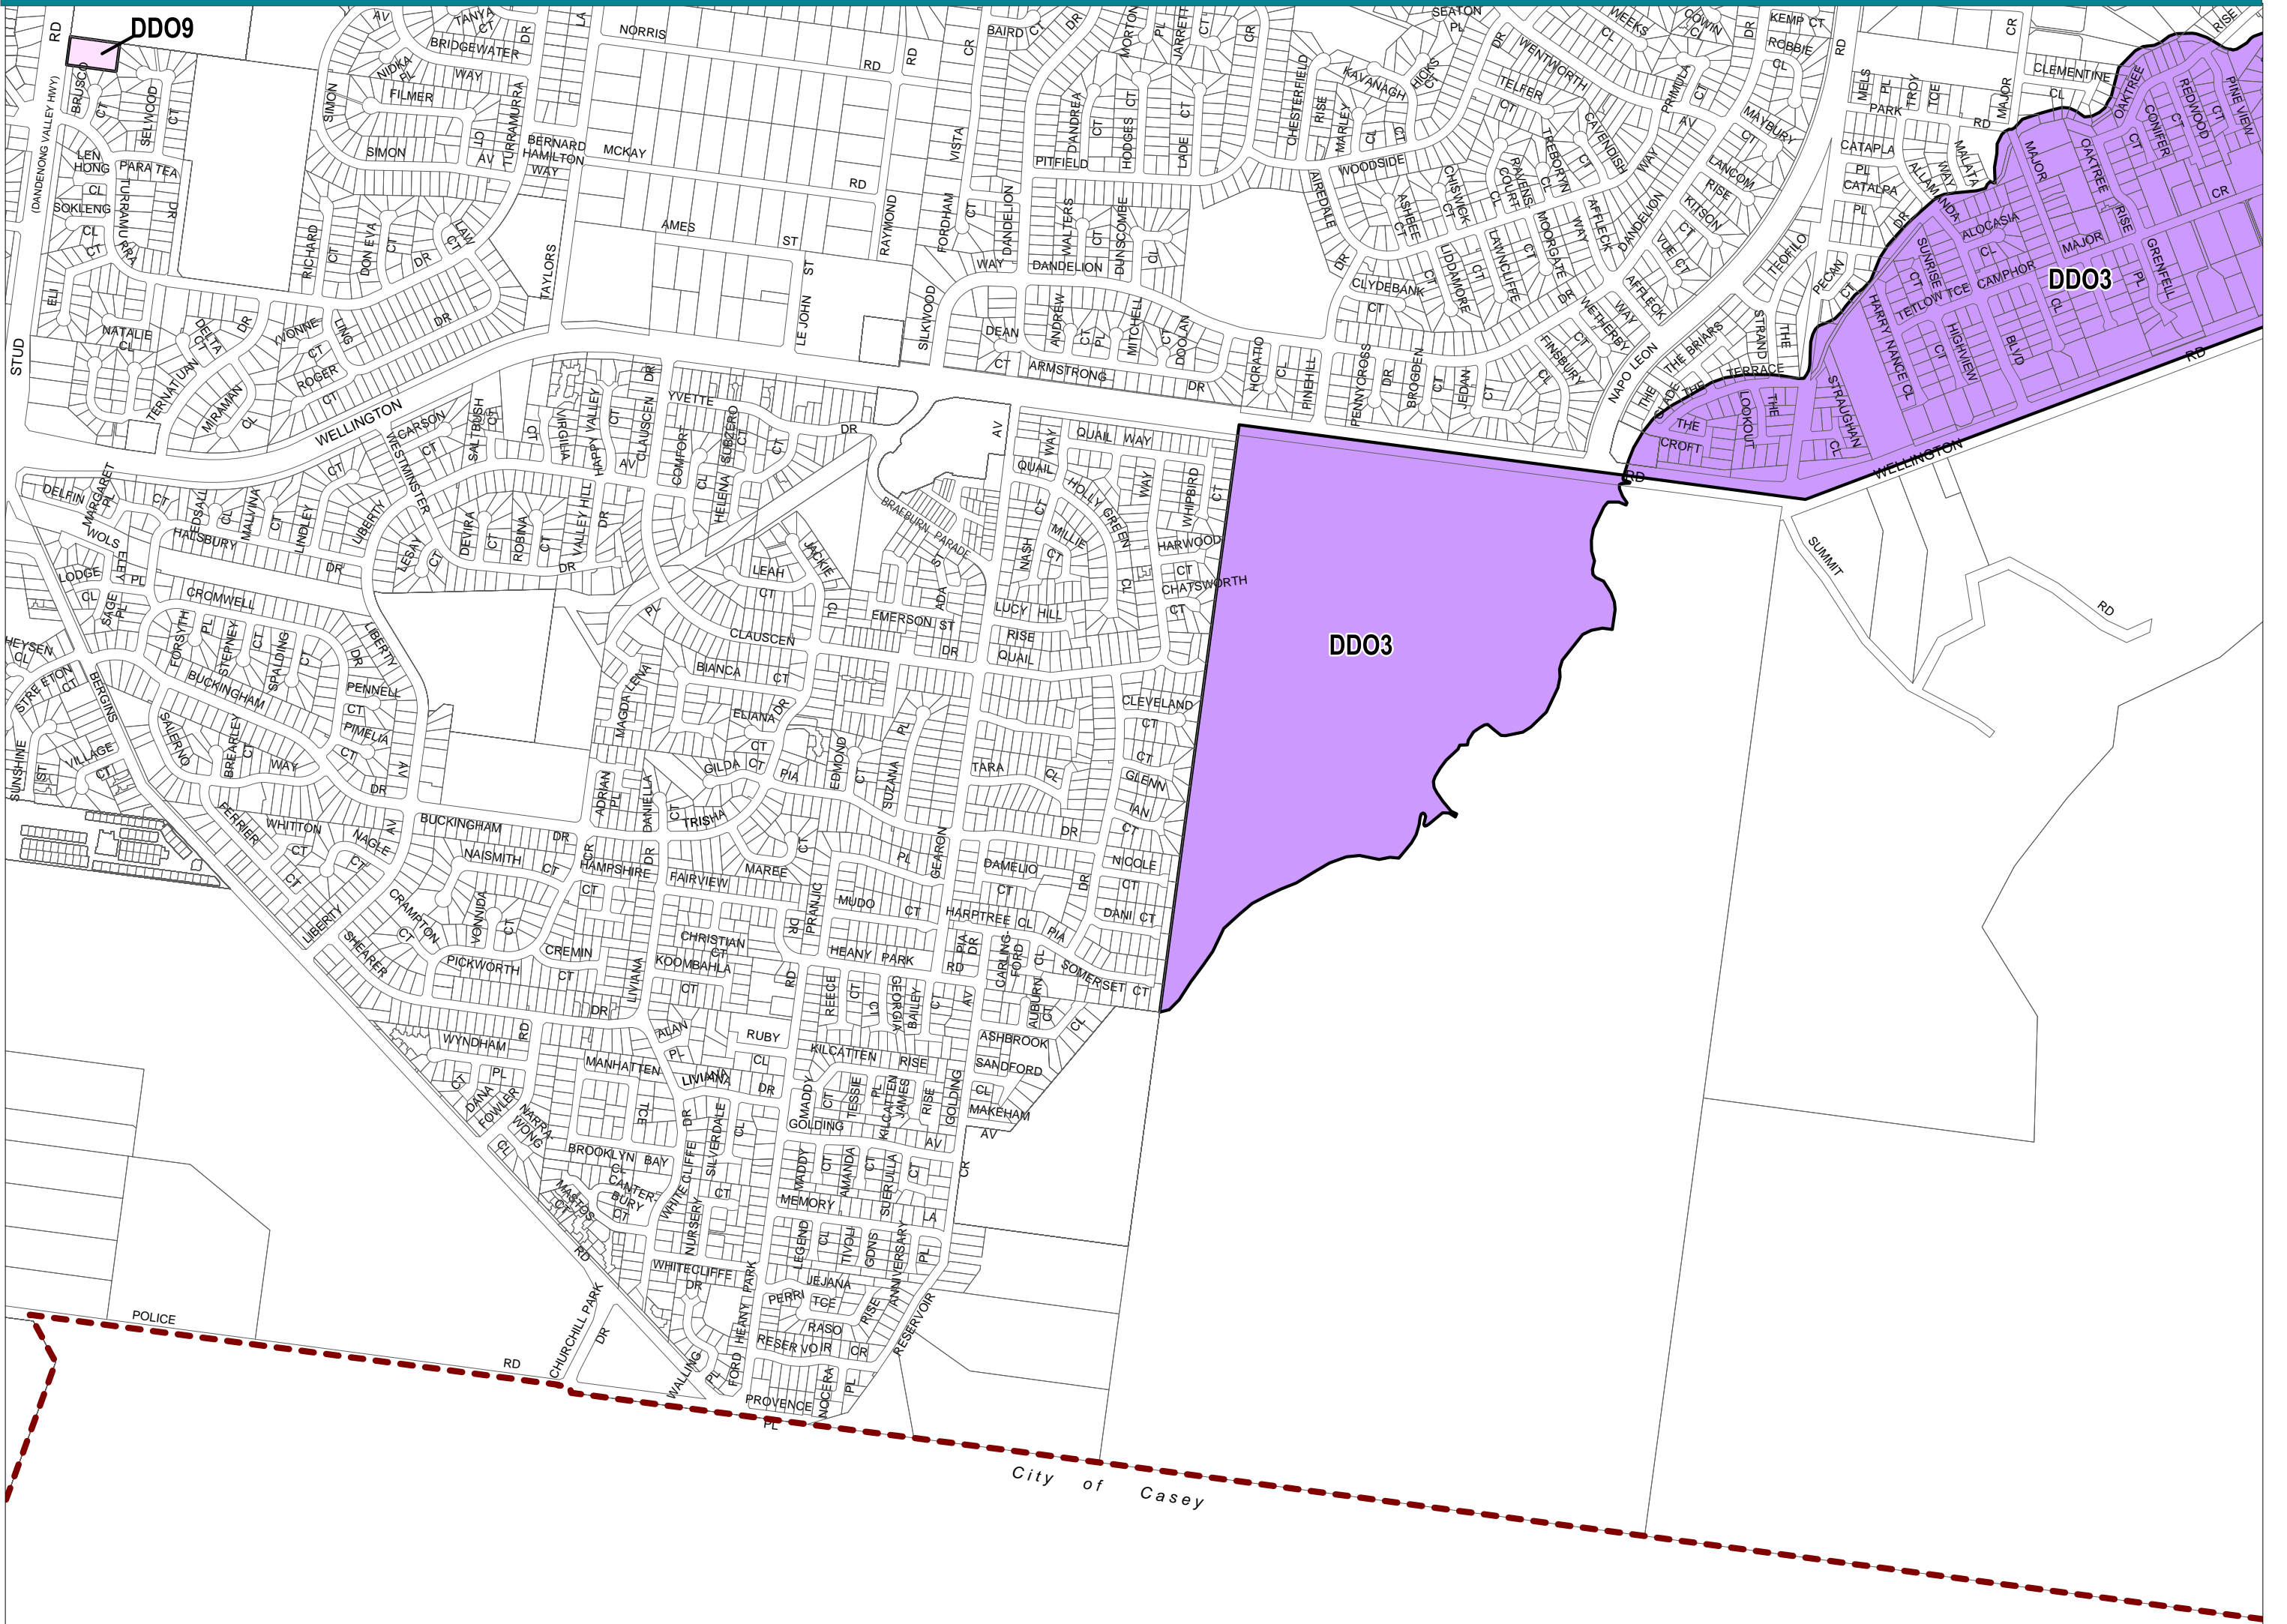

KNOX PLANNING SCHEME - LOCAL PROVISION

1. **Overlays**
2. DDO3 Design And Development Overlay - Schedule 3
   - DDO9 Design And Development Overlay - Schedule 9

AUSTRALIAN MAP GRID ZONE 55

PREPARED BY: Planning Mapping Services

VICTORIA
State Government

Environment,
Land, Water
and Planning

Printed: 11/3/2016

AMENDMENT C131