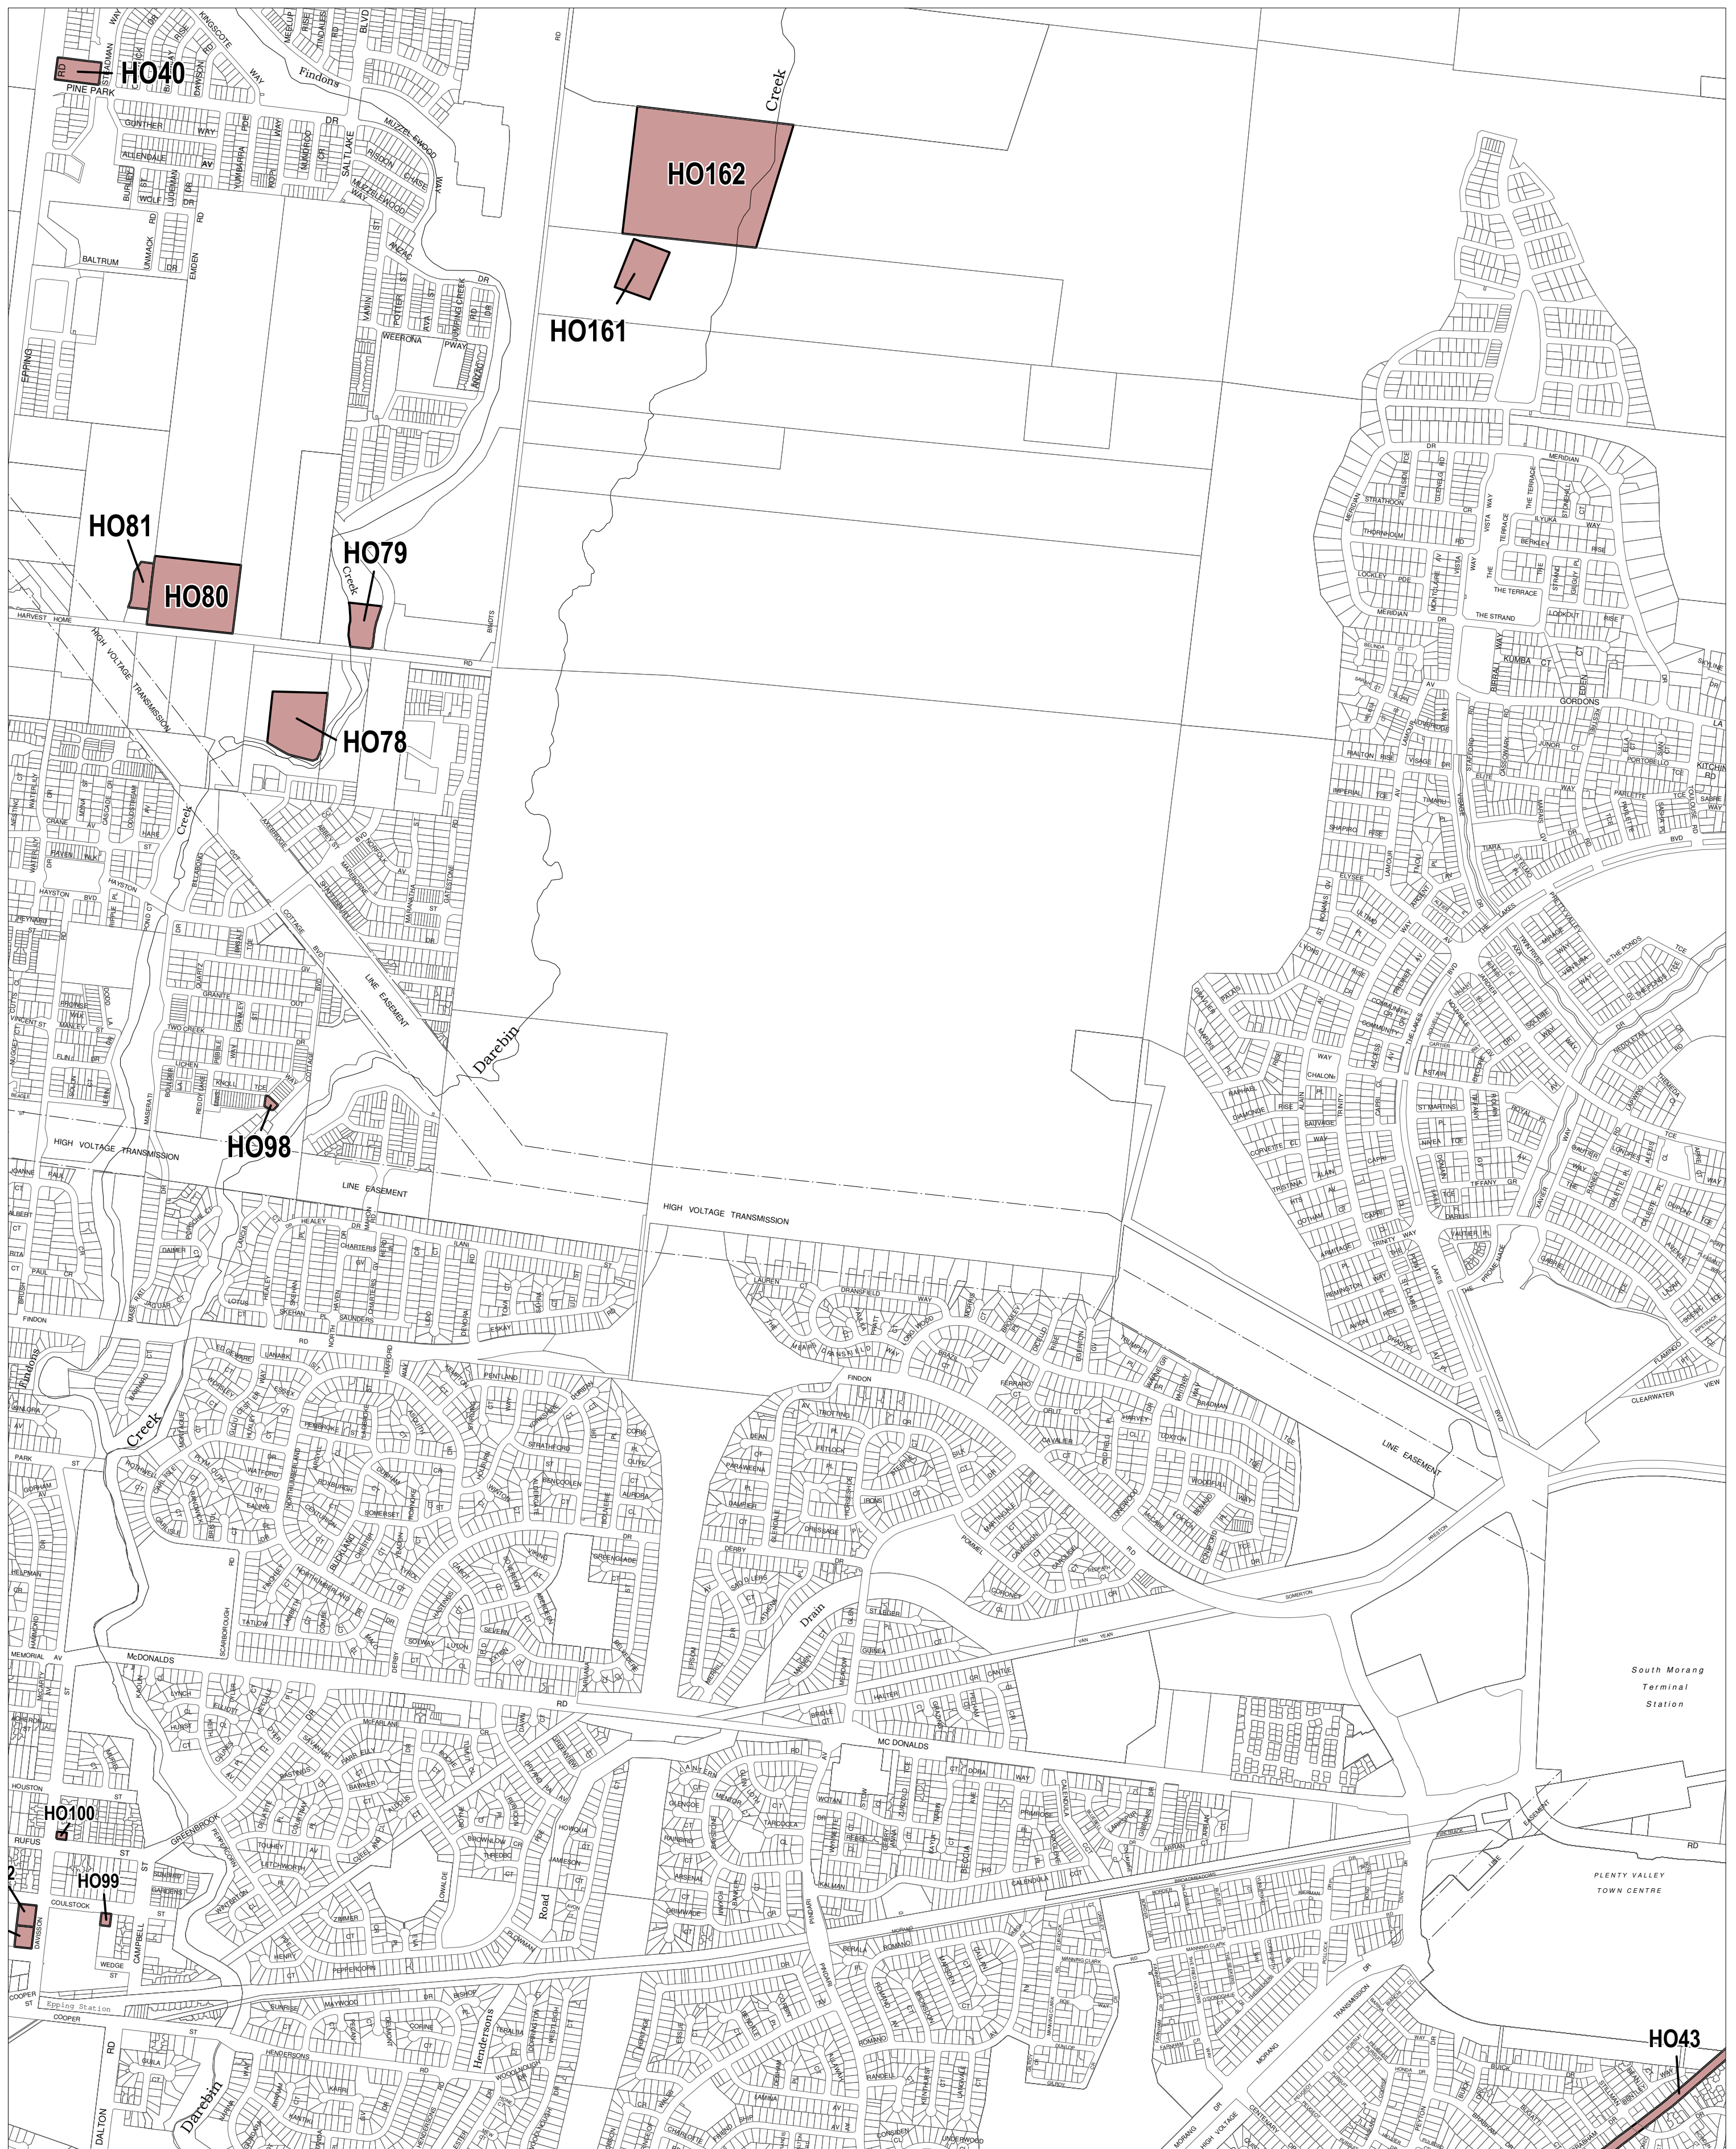

WHITTLESEA PLANNING SCHEME - LOCAL PROVISION

Overlays
HO Heritage Overlay

AUSTRALIAN MAP GRID ZONE 55

Printed: 4/5/2015

AMENDMENT C153