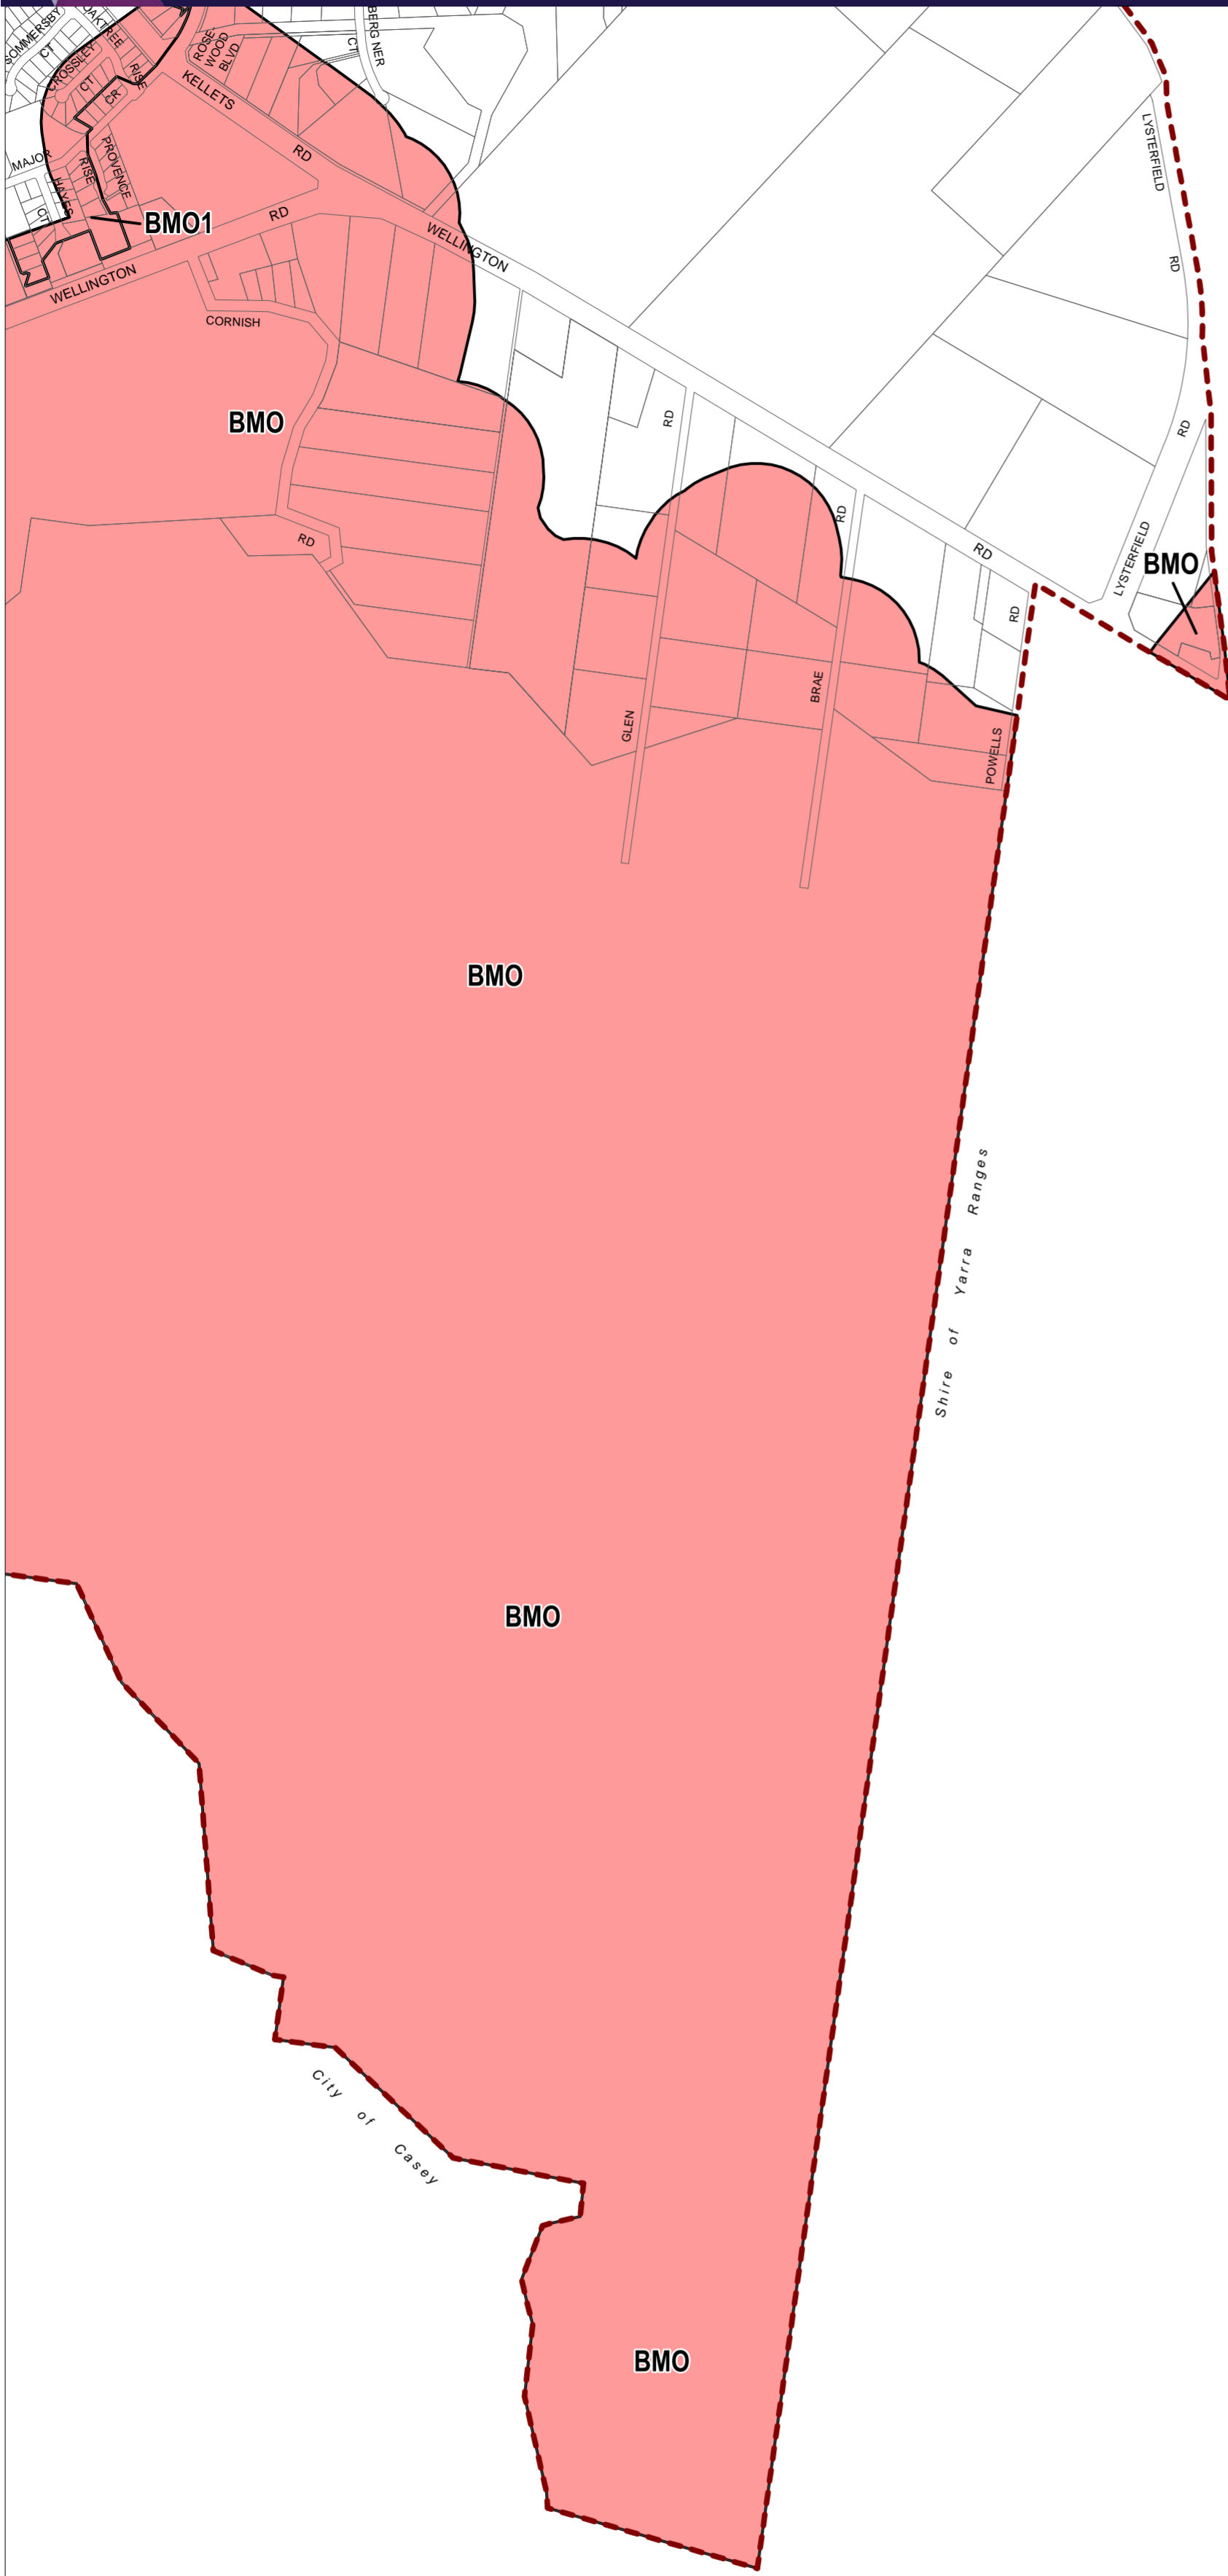

KNOX PLANNING SCHEME - LOCAL PROVISION

1. **Overlays**
2. BMO Bushfire Management Overlay
   - BMO1 Bushfire Management Overlay - Schedule 1

Municipal Boundary

500 0 500 m

AUSTRALIAN MAP GRID ZONE 55

PREPARED BY: Planning Mapping Services

Printed: 25/11/2016

AMENDMENT GC13

VICTORIA
State Government

Environment,
Land, Water
and Planning

INDEX TO ADJOINING
SCHEME MAPS