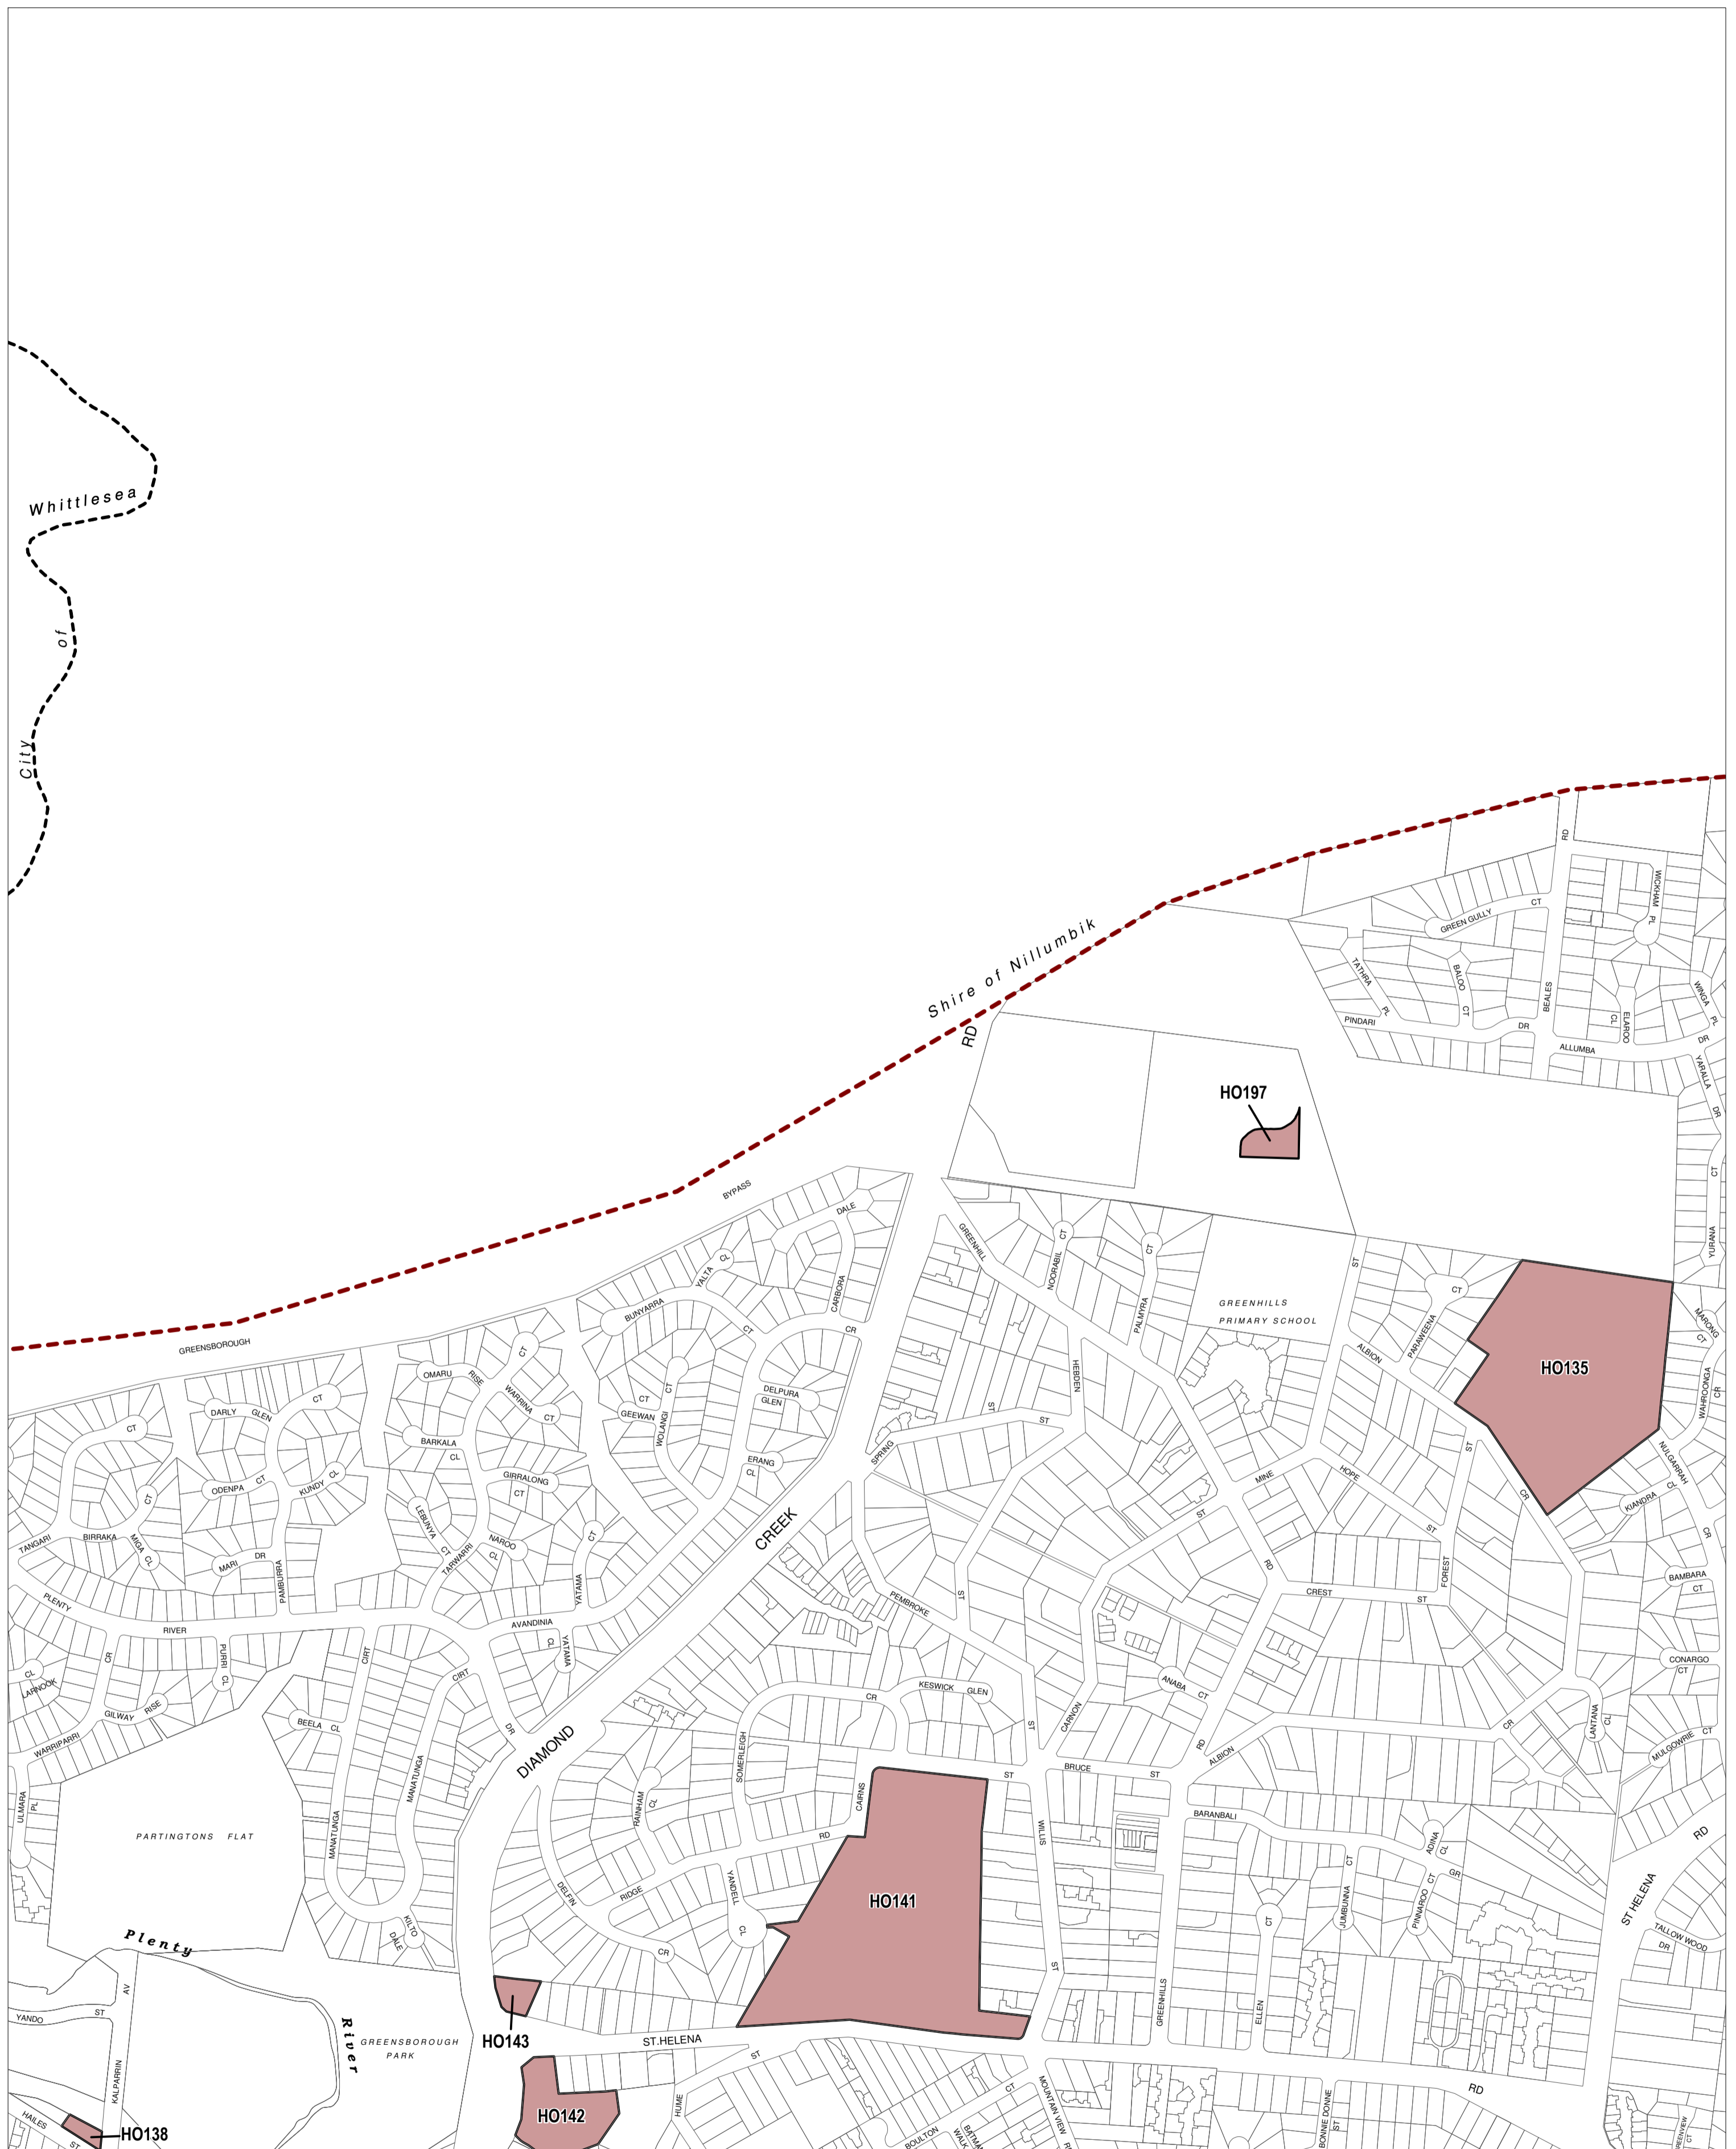

BANYULE PLANNING SCHEME - LOCAL PROVISION

Overlays

HO Heritage Overlay

100 0 100 200 300 400 500 m

AUSTRALIAN MAP GRID ZONE 55

INDEX TO ADJOINING METRIC SERIES MAP

1	2	3	4
5	6	7	8
9	10	11	12
13	14	15	16
17	18	19	20

Printed: 17/10/2014

AMENDMENT C94 PART 2