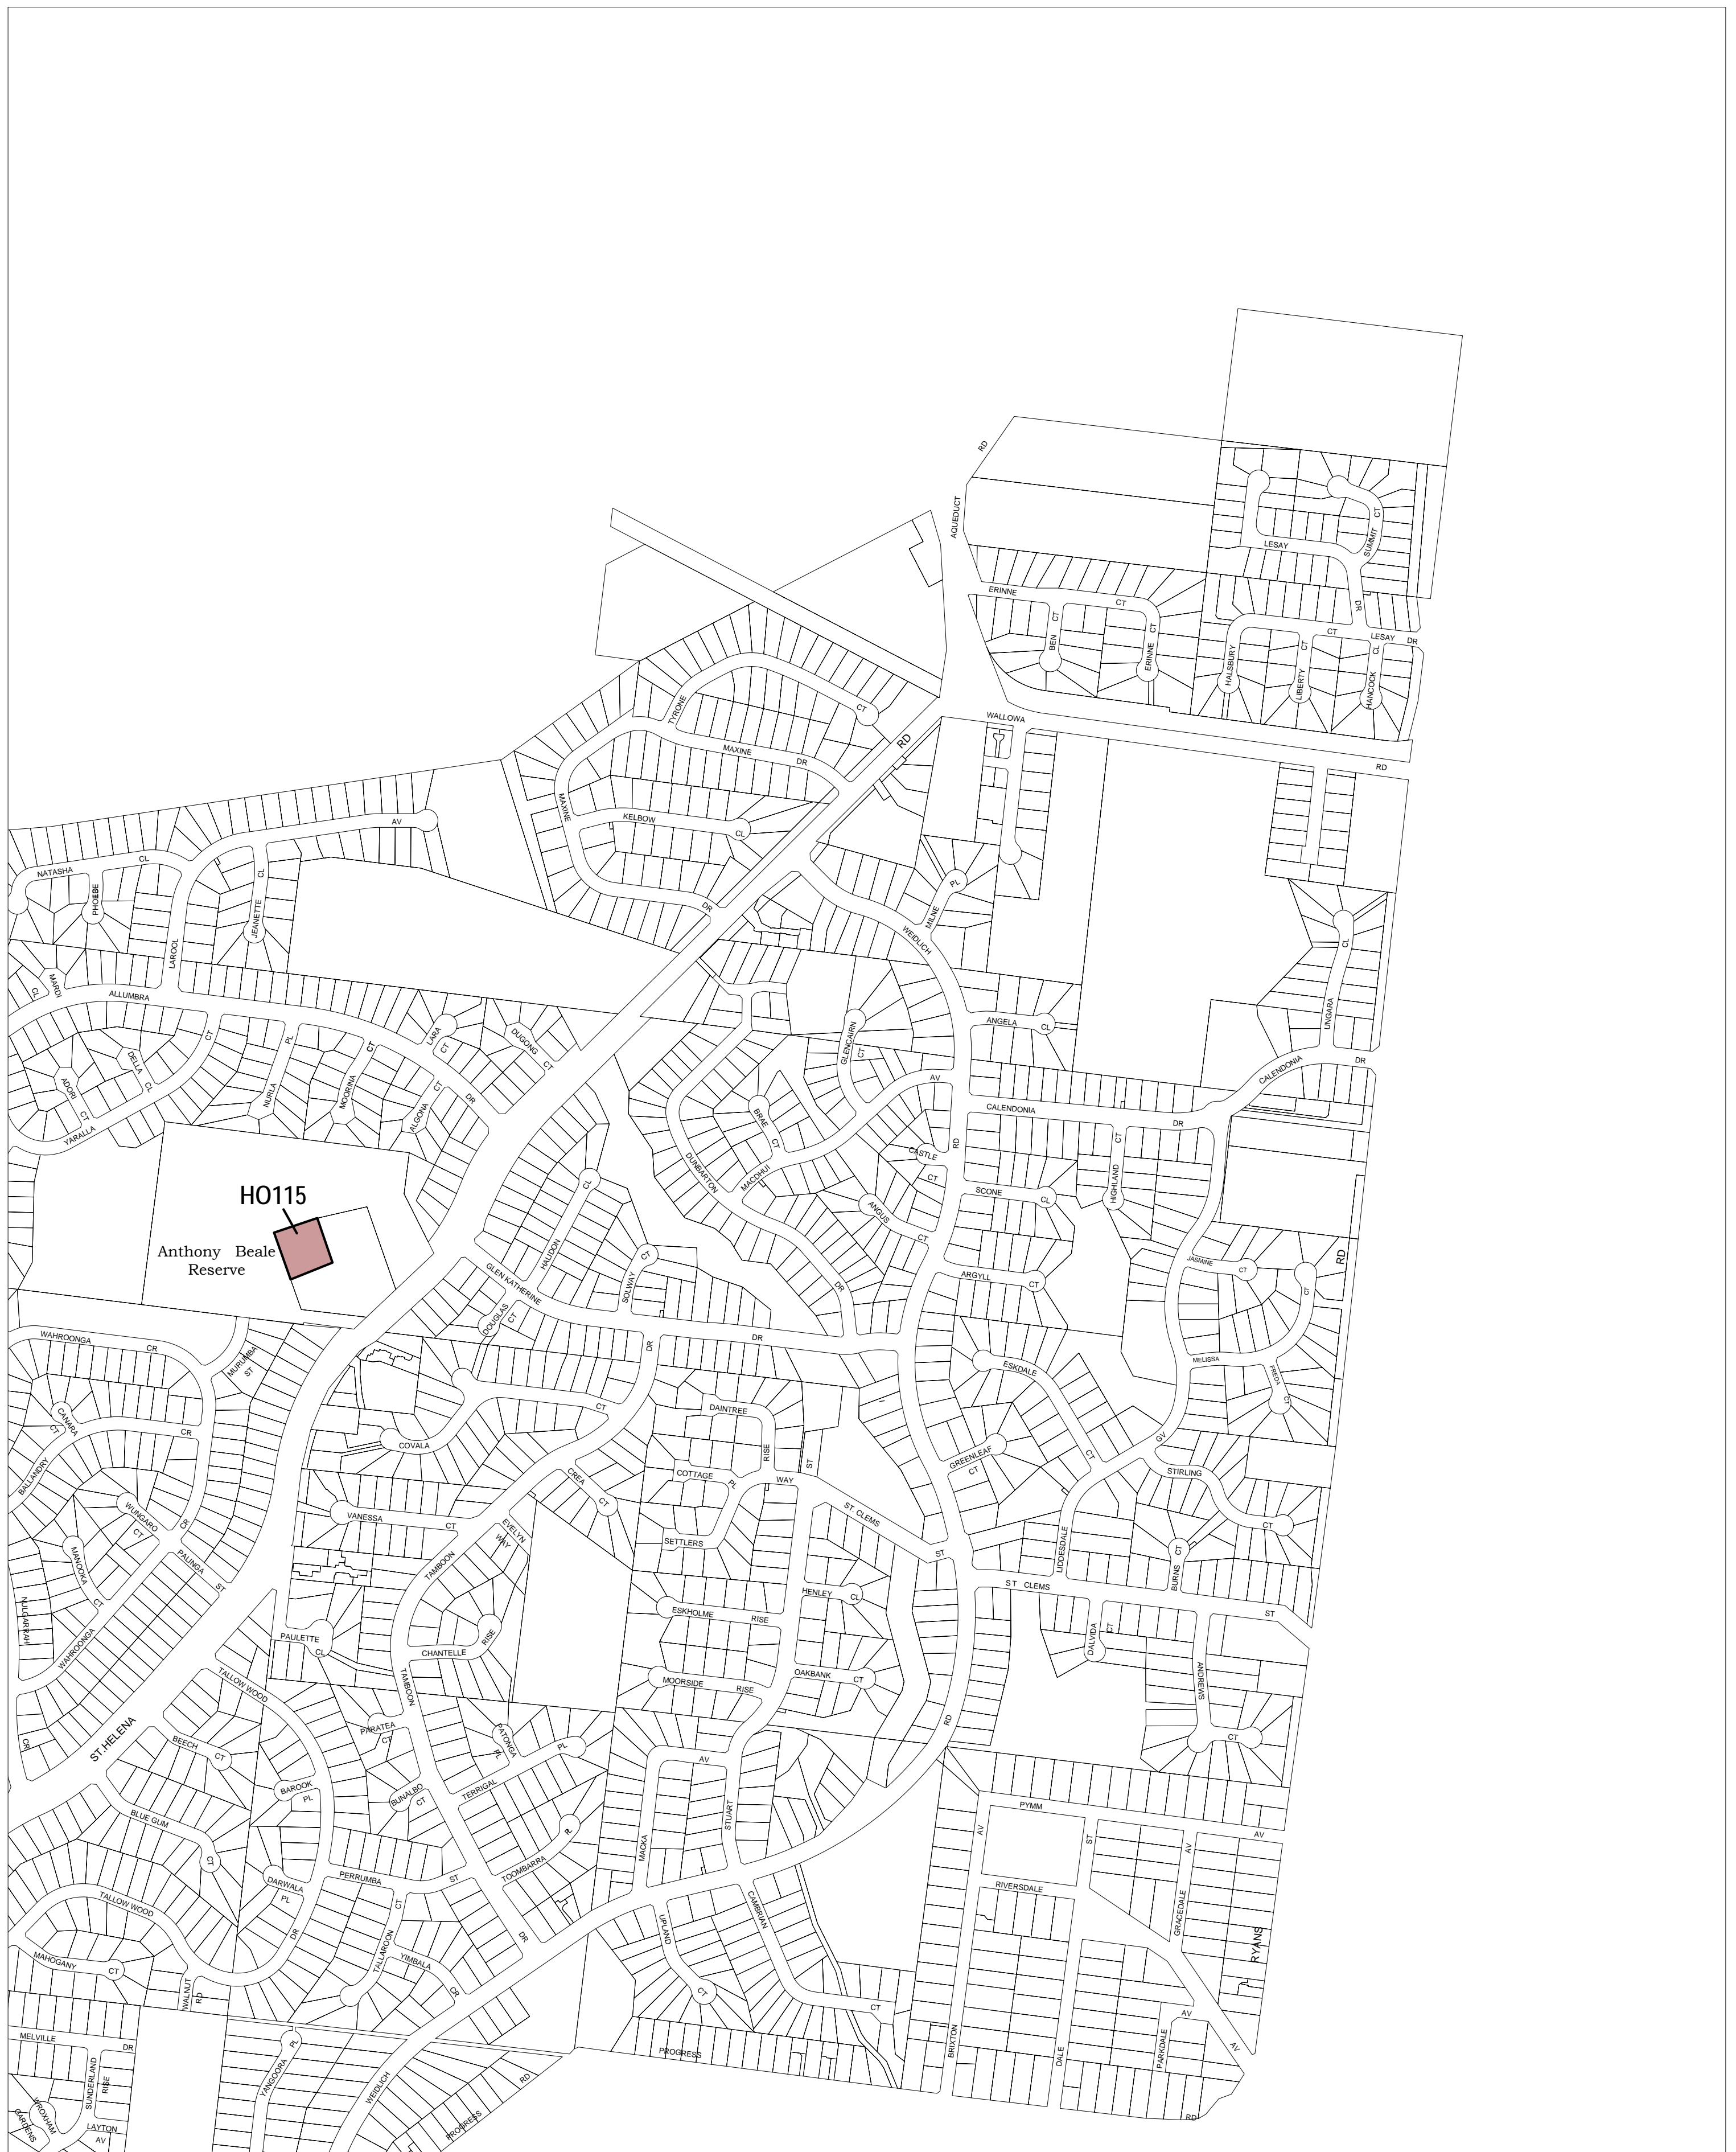

BANYULE PLANNING SCHEME - LOCAL PROVISION

This publication is copyright. No part may be reproduced by any process except in accordance with the provisions of the Copyright Act. © State of Victoria.

Overlays

HO Heritage Overlay

AUSTRALIAN MAP GRID ZONE 55

Printed: 12/7/2007

INDEX TO ADJOINING METRIC SERIES MAP