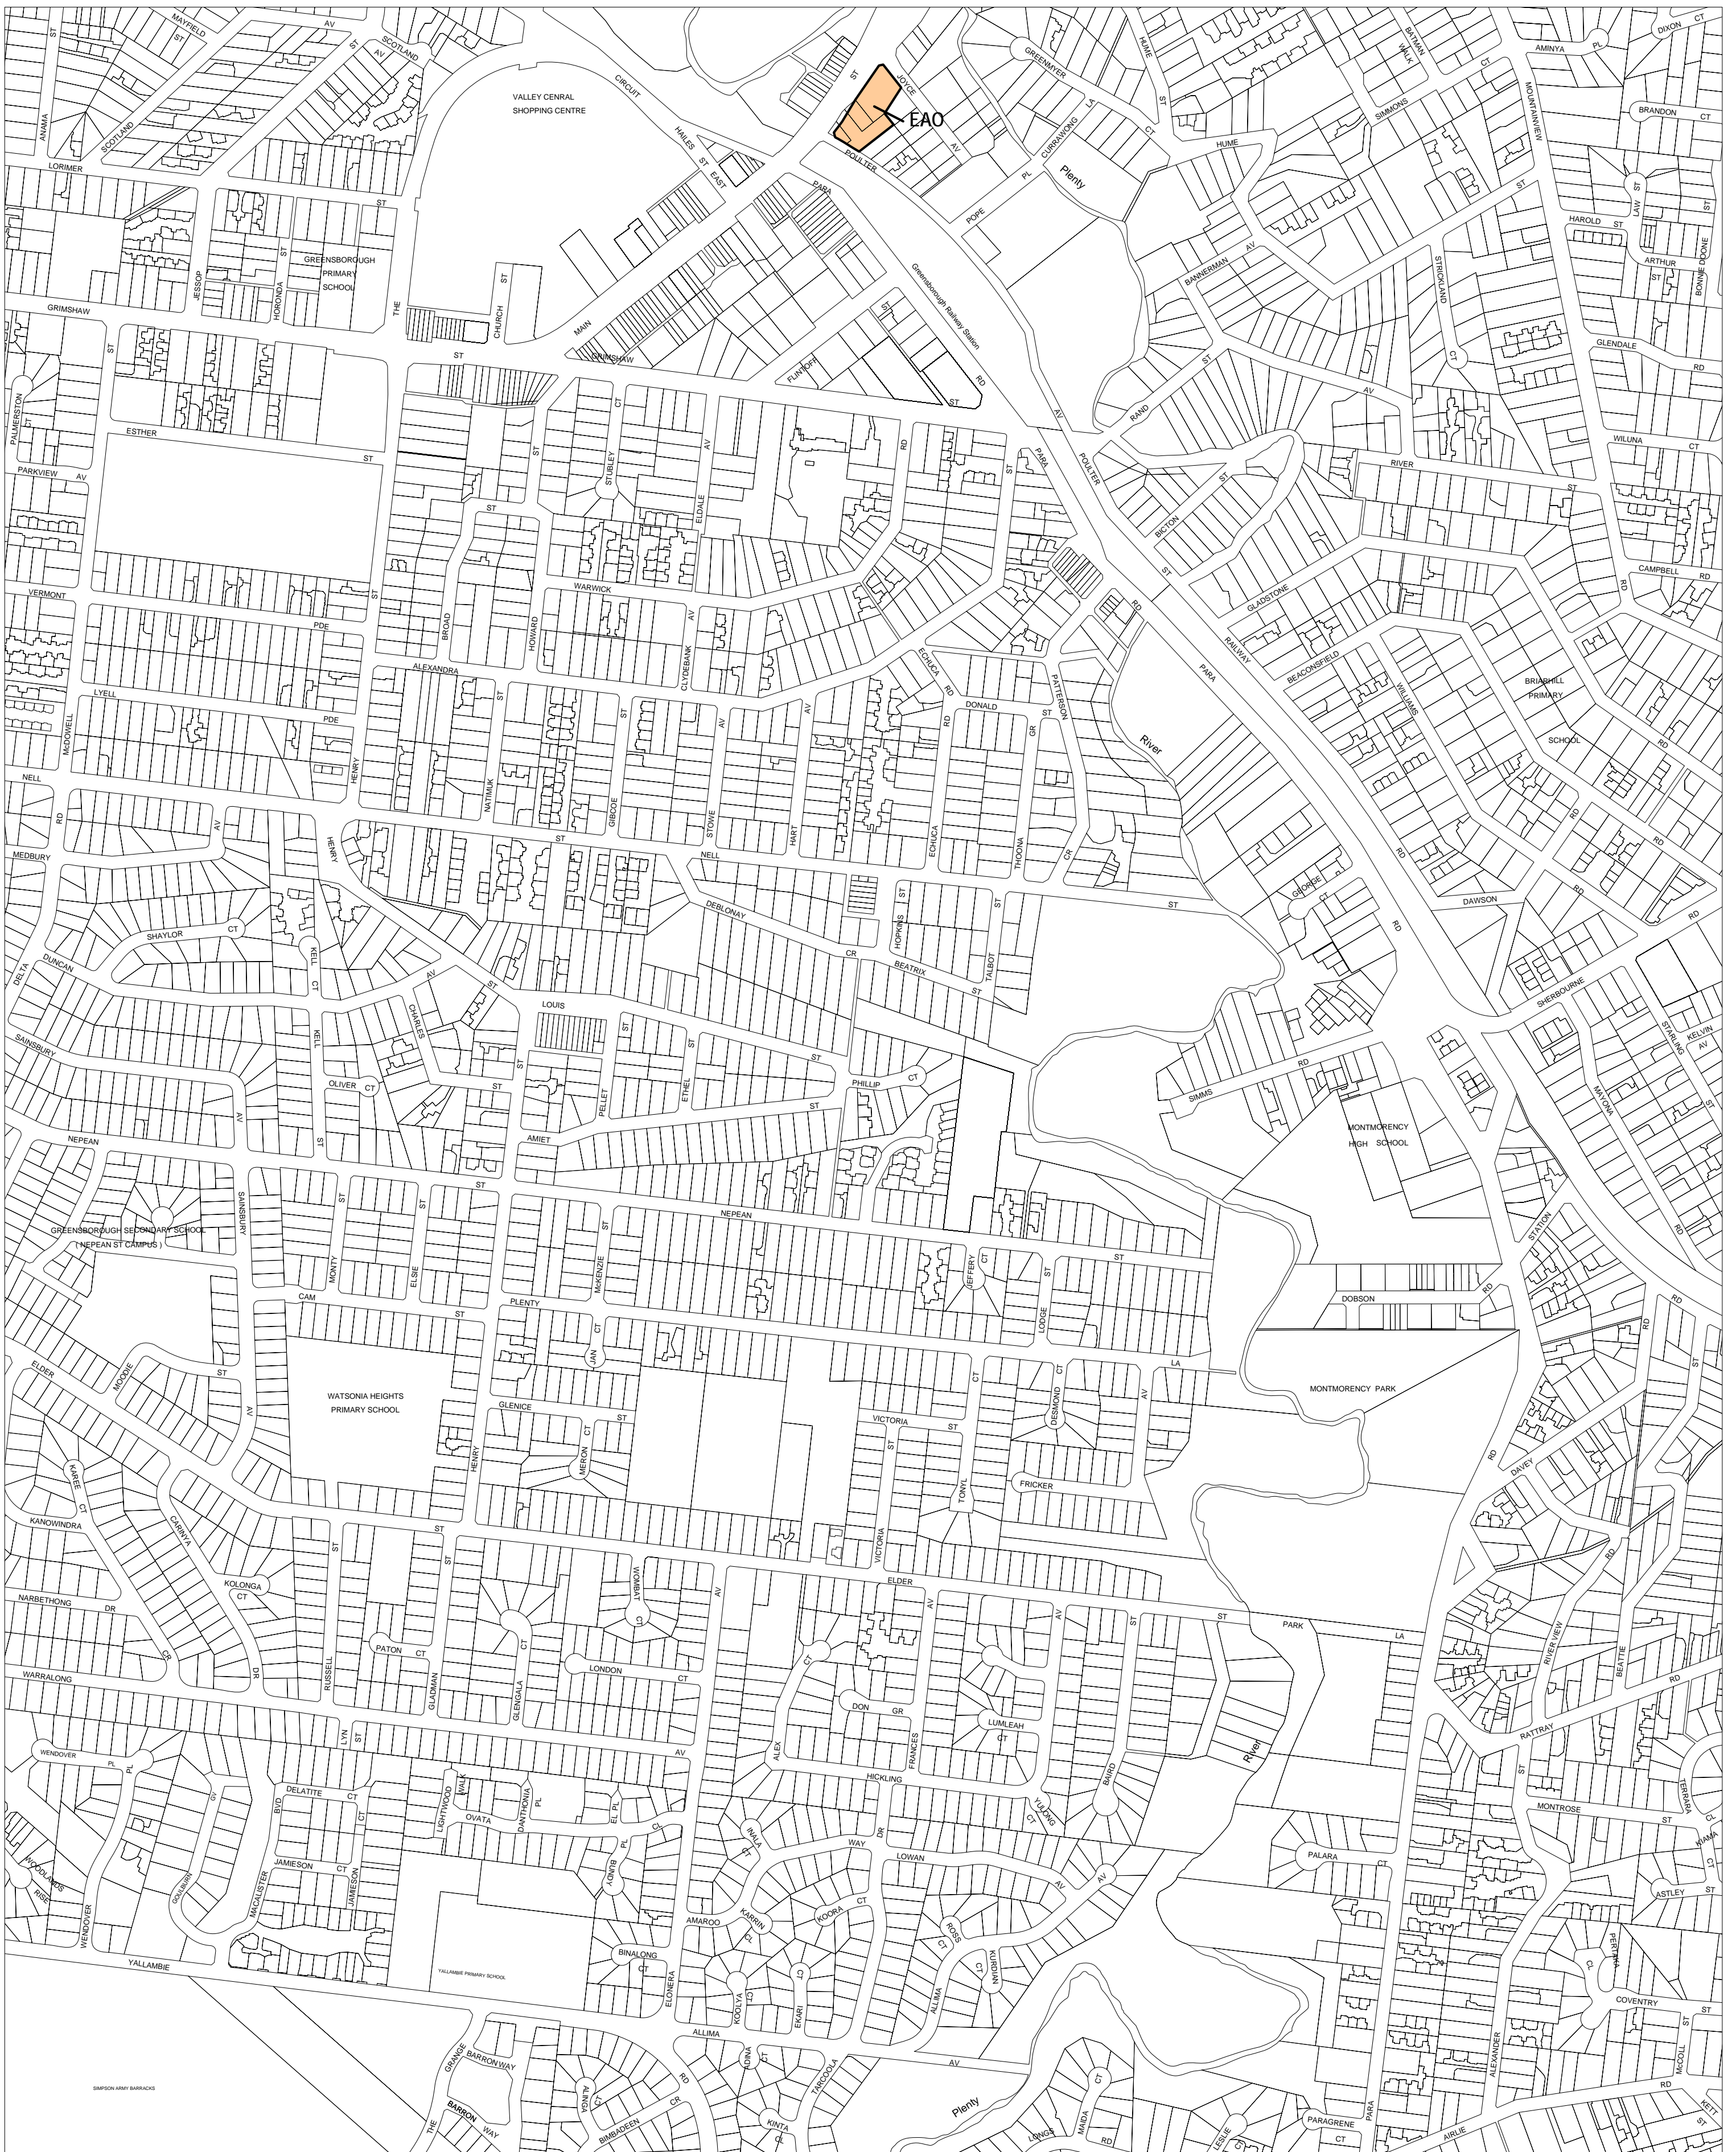

BANYULE PLANNING SCHEME - LOCAL PROVISION

Overlays
EAO Environmental Audit Overlay

Printed: 12/7/2007

AMENDMENT C2