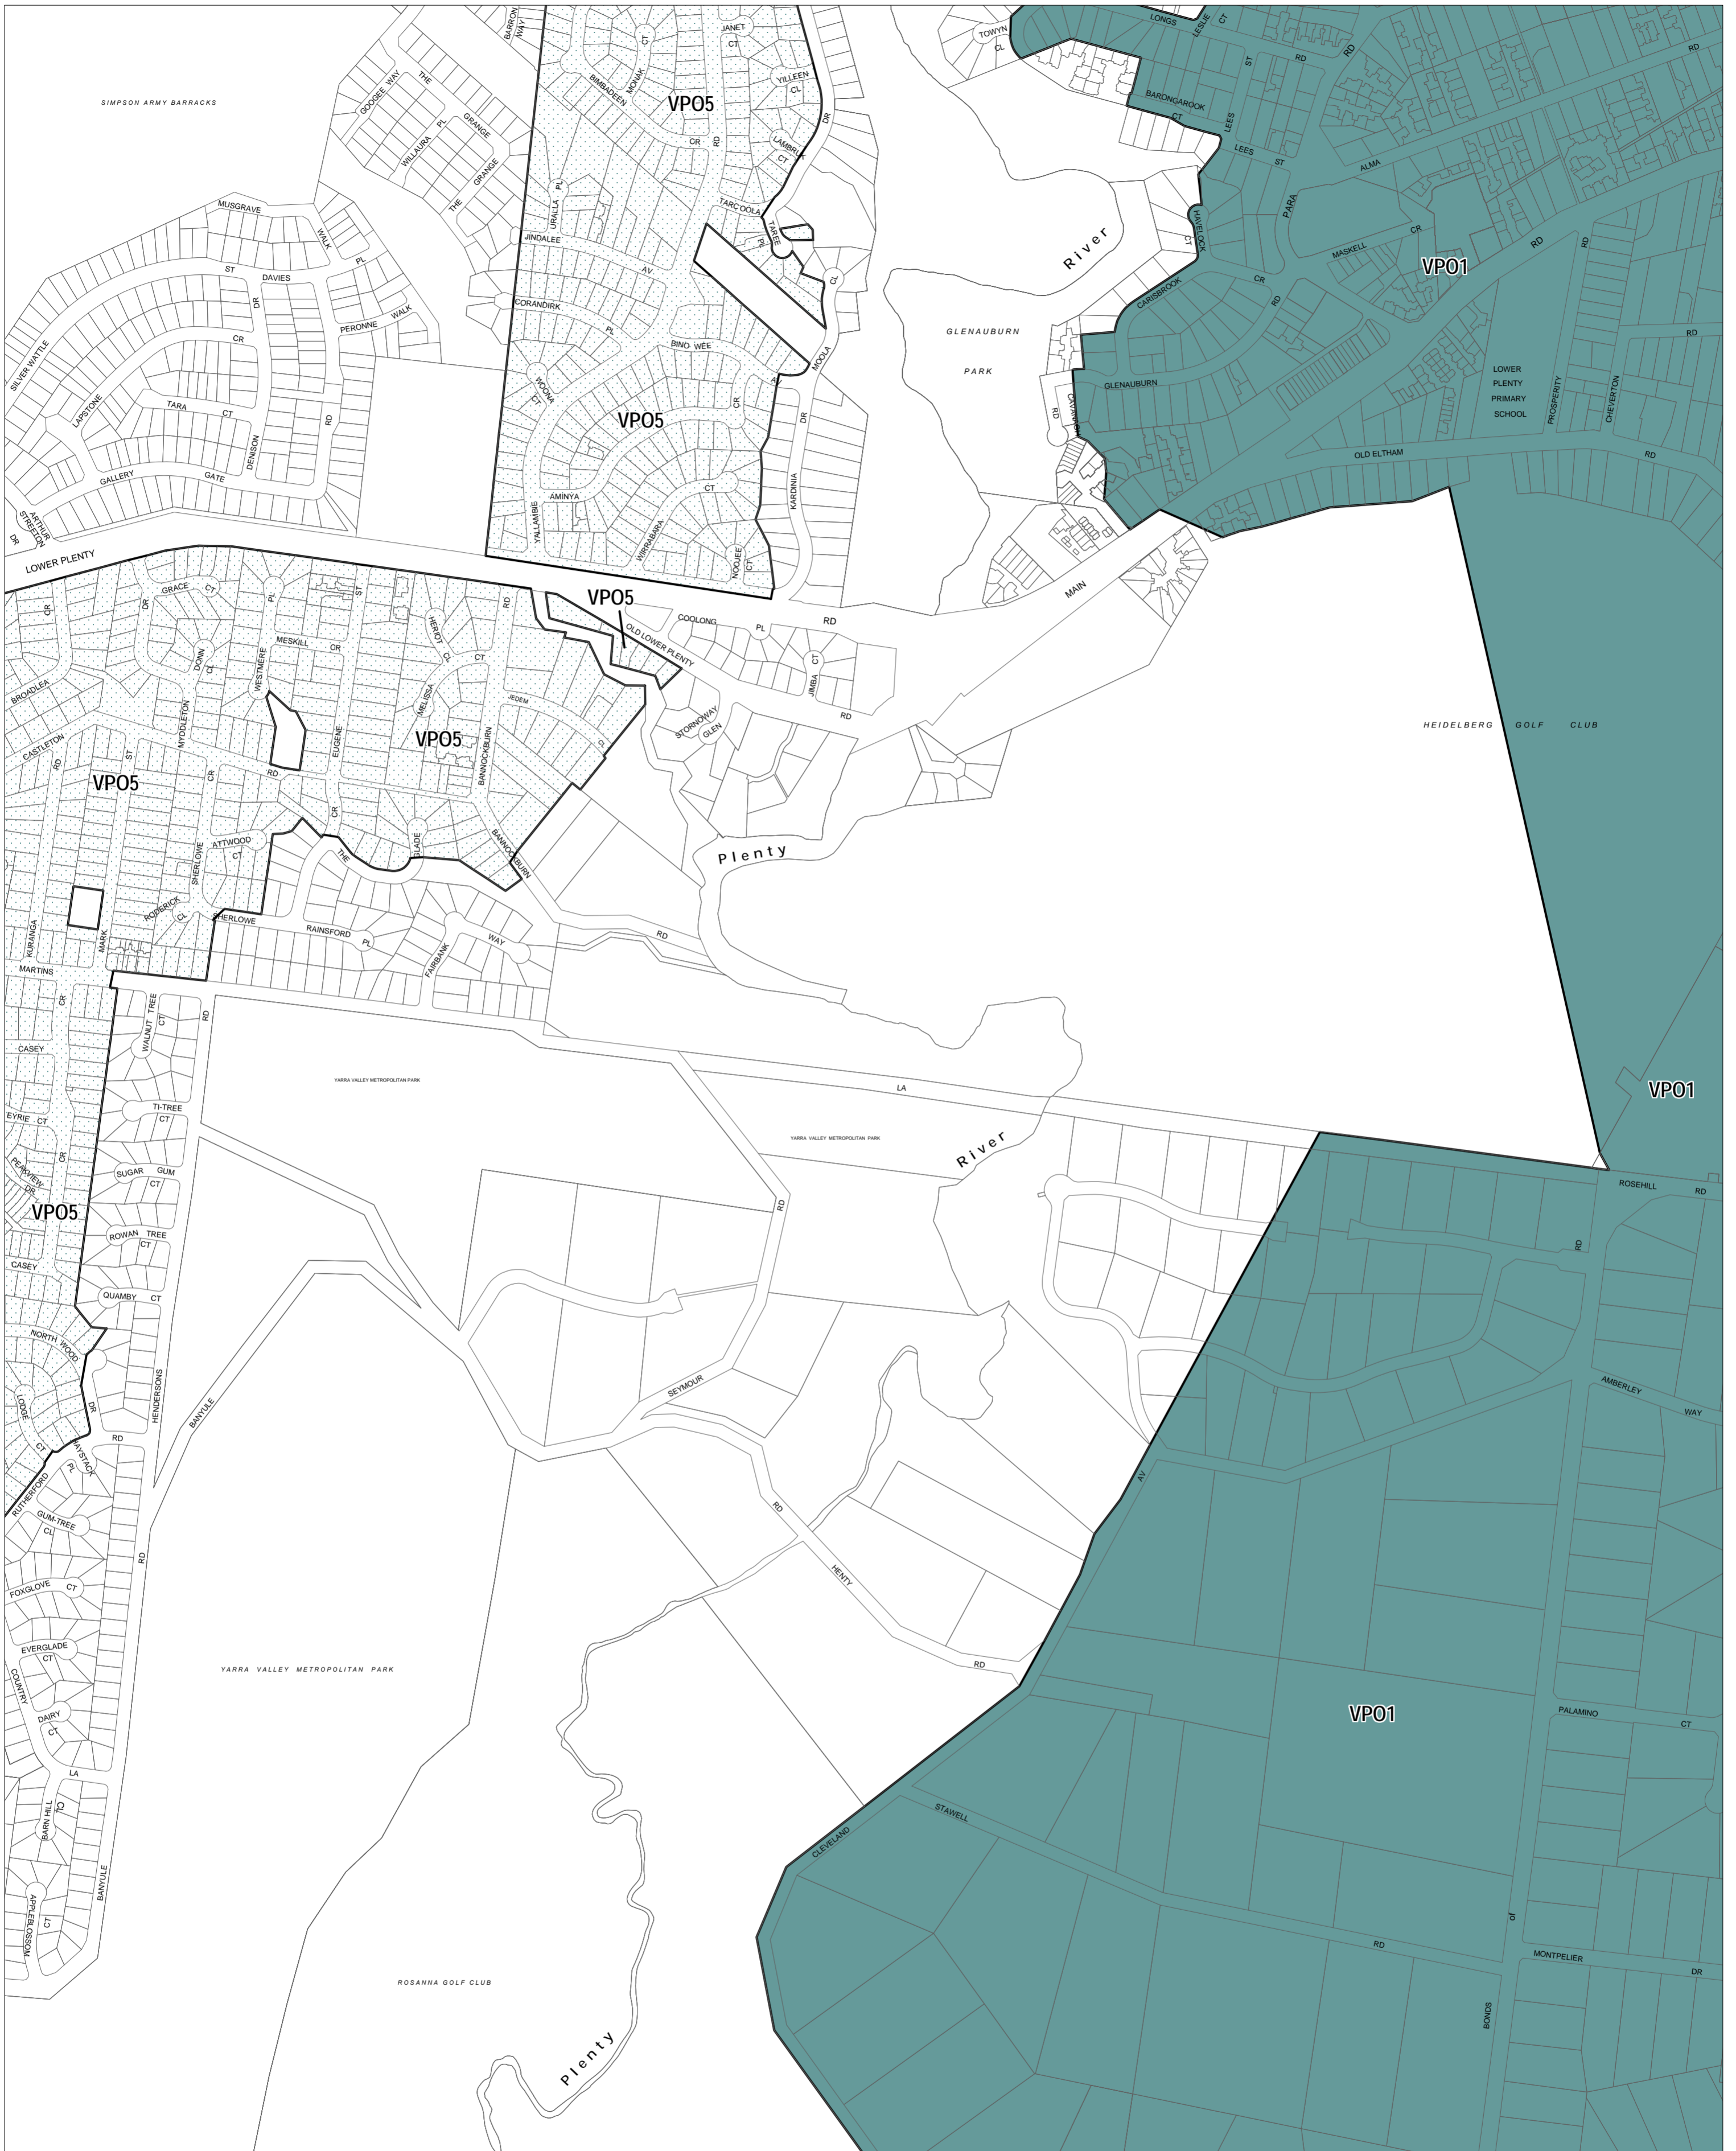

BANYULE PLANNING SCHEME - LOCAL PROVISION

Overlays

- VP01 - Vegetation Protection Overlay - Schedule 1
- VP05 - Vegetation Protection Overlay - Schedule 5

AUSTRALIAN MAP GRID ZONE 55

Printed: 8/5/2014

AMENDMENT C80