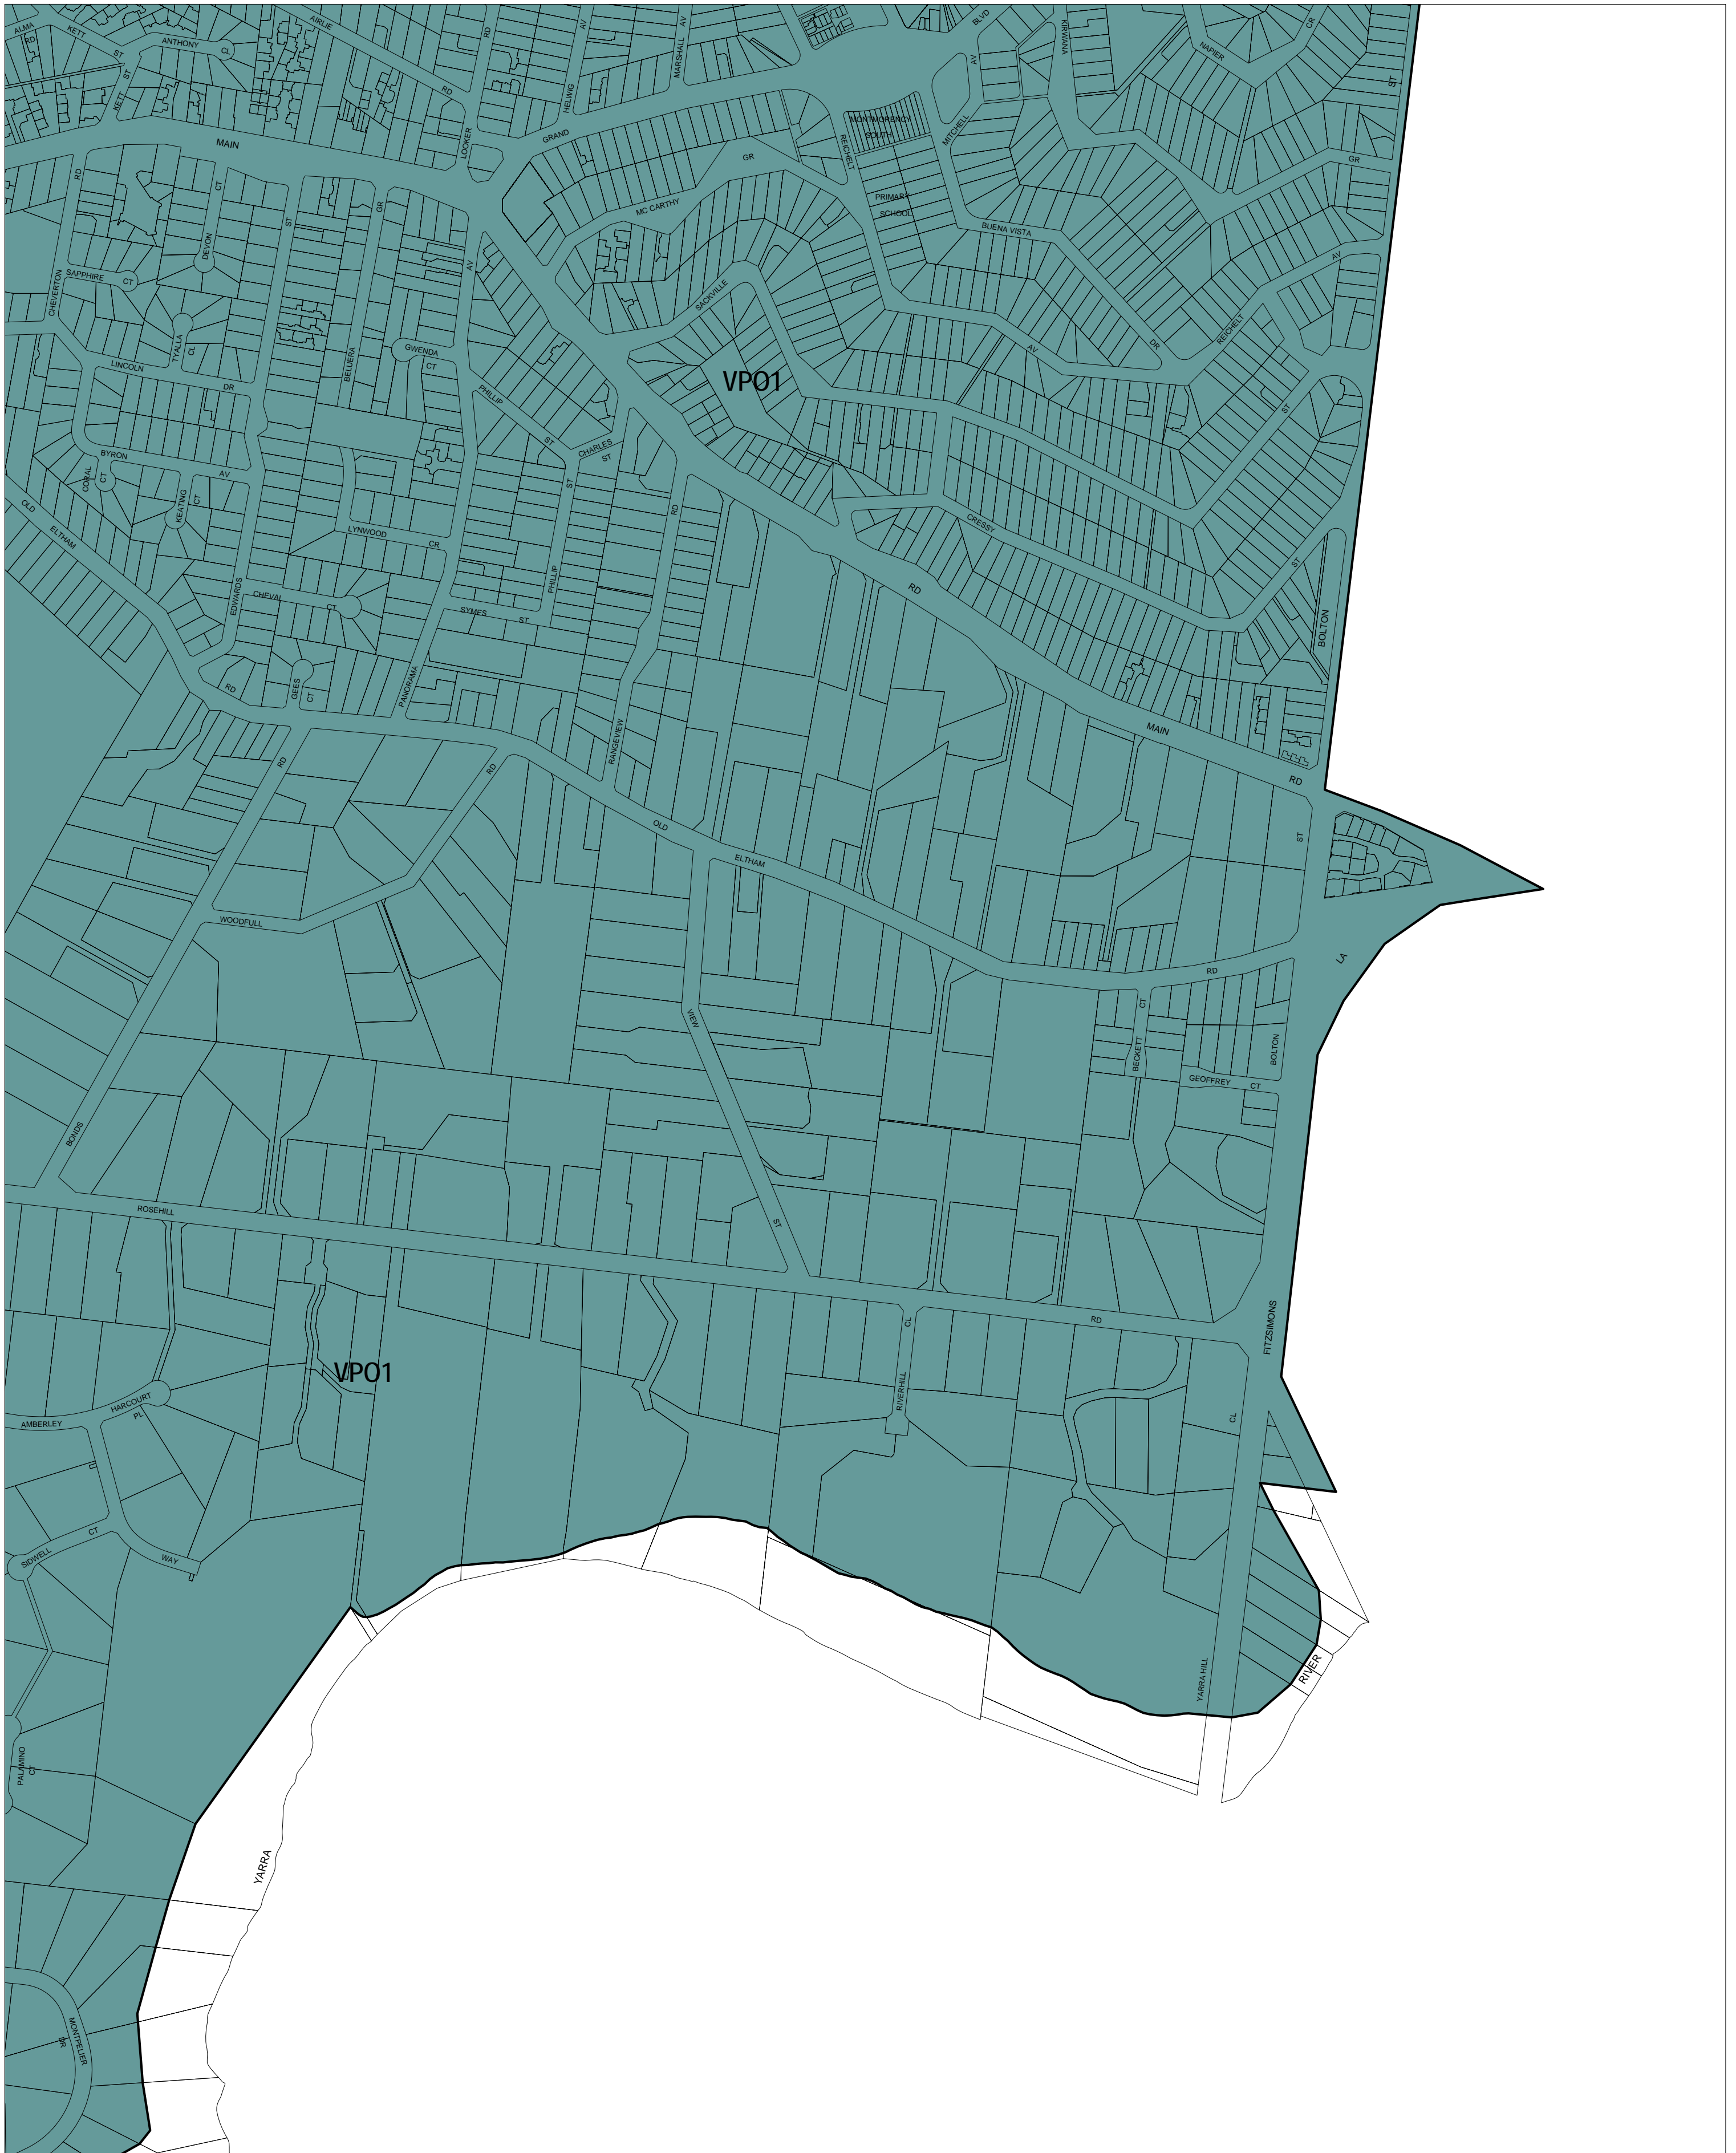

BANYULE PLANNING SCHEME - LOCAL PROVISION

Overlays

VPO1 Vegetation Protection Overlay - Schedule 1

AUSTRALIAN MAP GRID ZONE 55

Printed: 12/7/2007

AMENDMENT C1