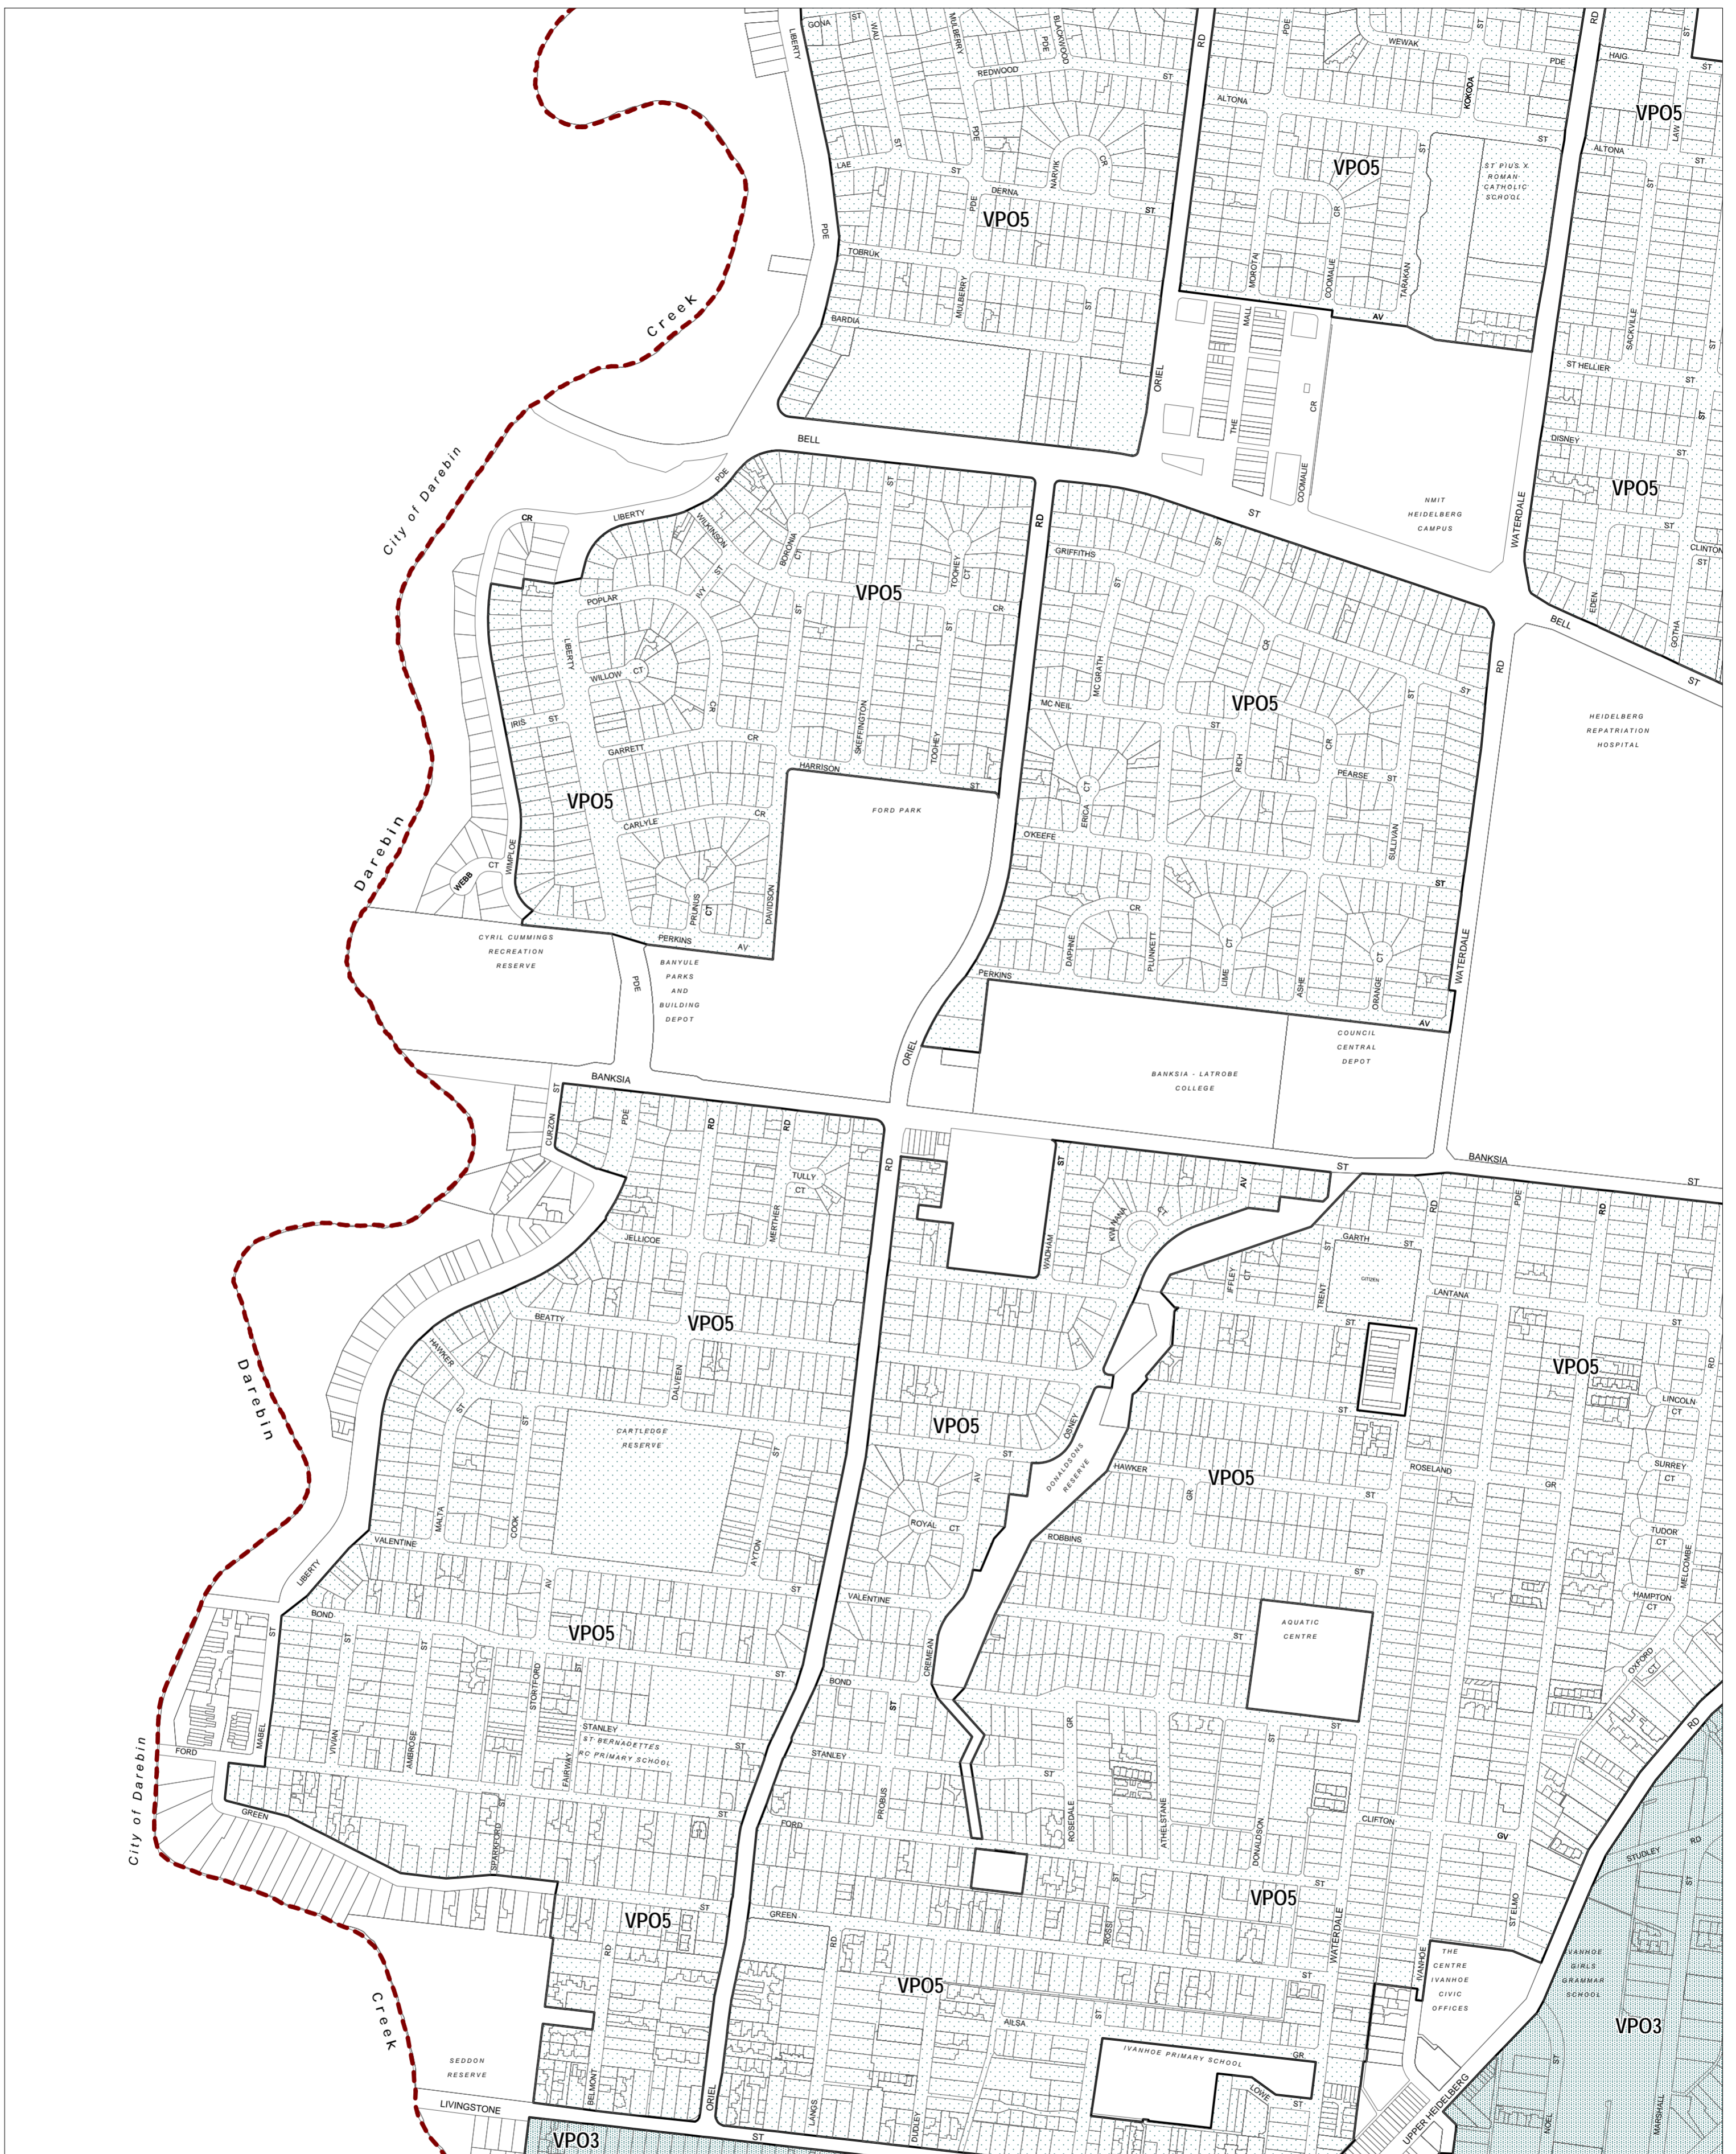

BANYULE PLANNING SCHEME - LOCAL PROVISION

AUSTRALIAN MAP GRID ZONE 55

Printed: 8/5/2014

AMENDMENT C80