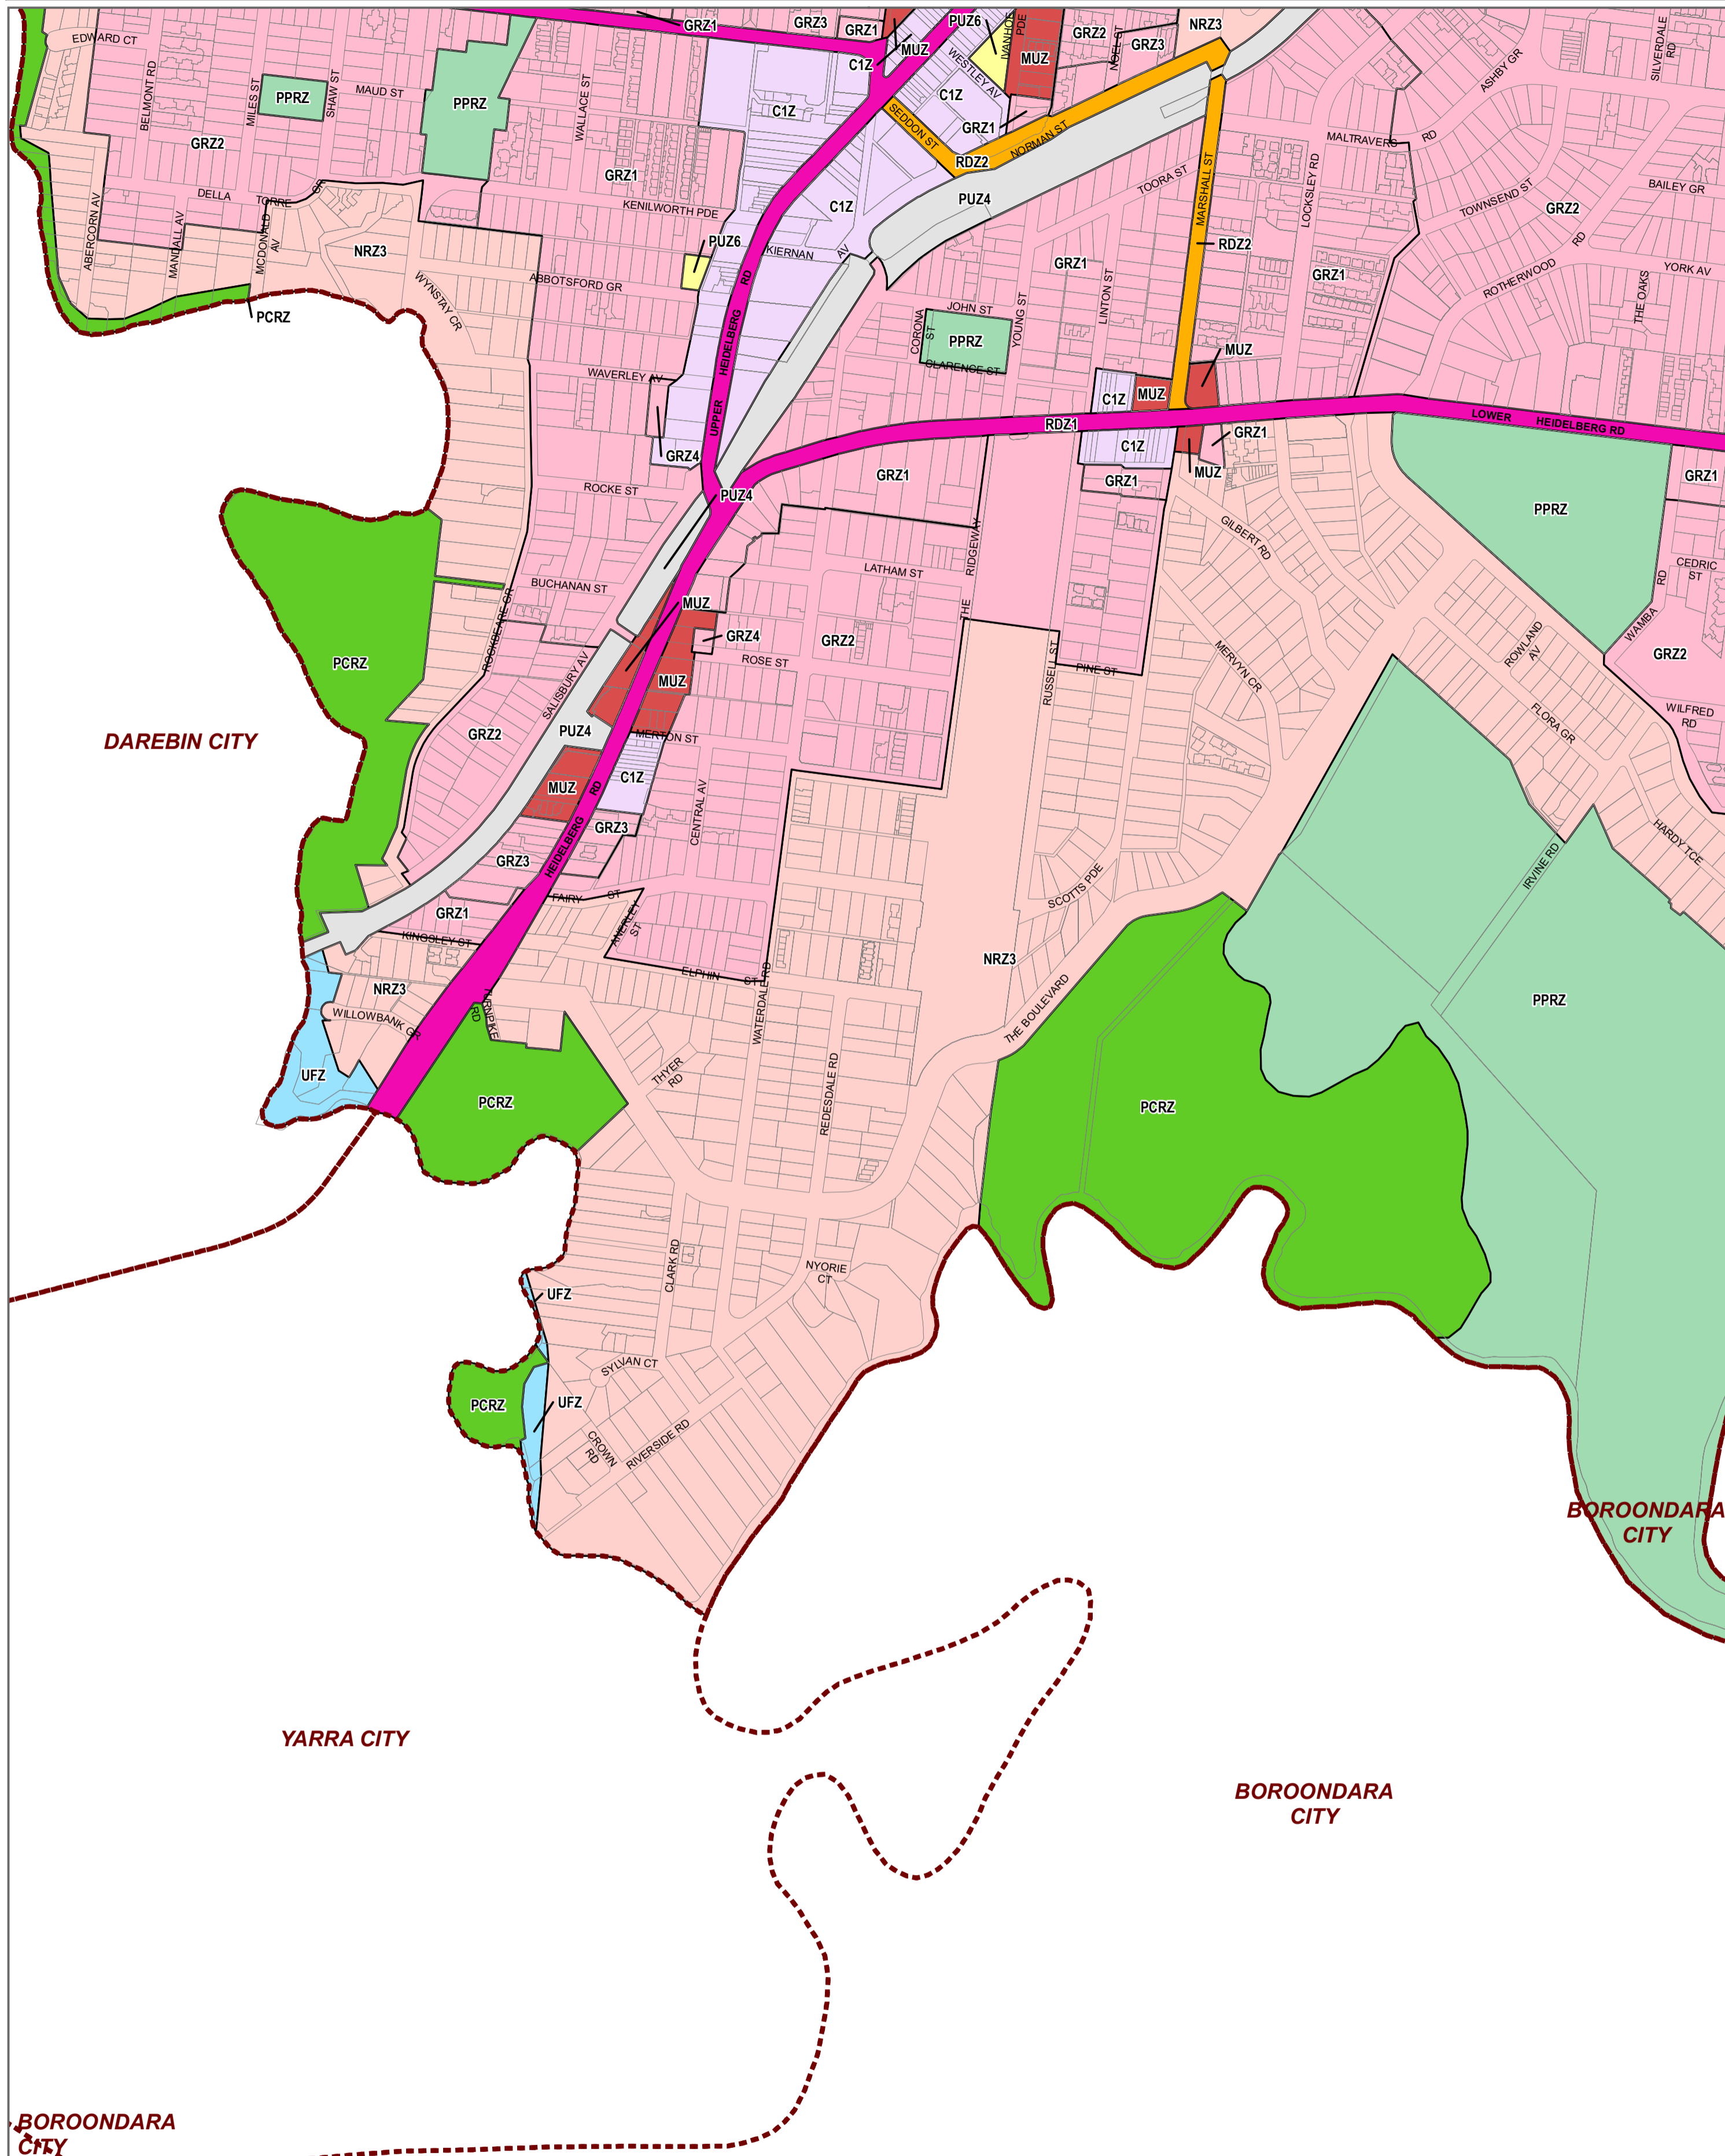

BANYULE PLANNING SCHEME - LOCAL PROVISION

LEGEND

Disclaimer
 This publication may be of assistance to you but the State of Victoria and its employees do not guarantee that the publication is without flaw of any kind or is wholly appropriate for your particular purposes and therefore disclaims all liability for any error, loss or other consequence which may arise from you relying on any information in this publication.

© The State of Victoria Department of Environment, Land, Water and Planning 2019

Planning Group
AMENDMENT C114bany
 Printed: 26/08/2019

Environment,
 Land, Water
 and Planning

INDEX TO ADJOINING SCHEME MAPS