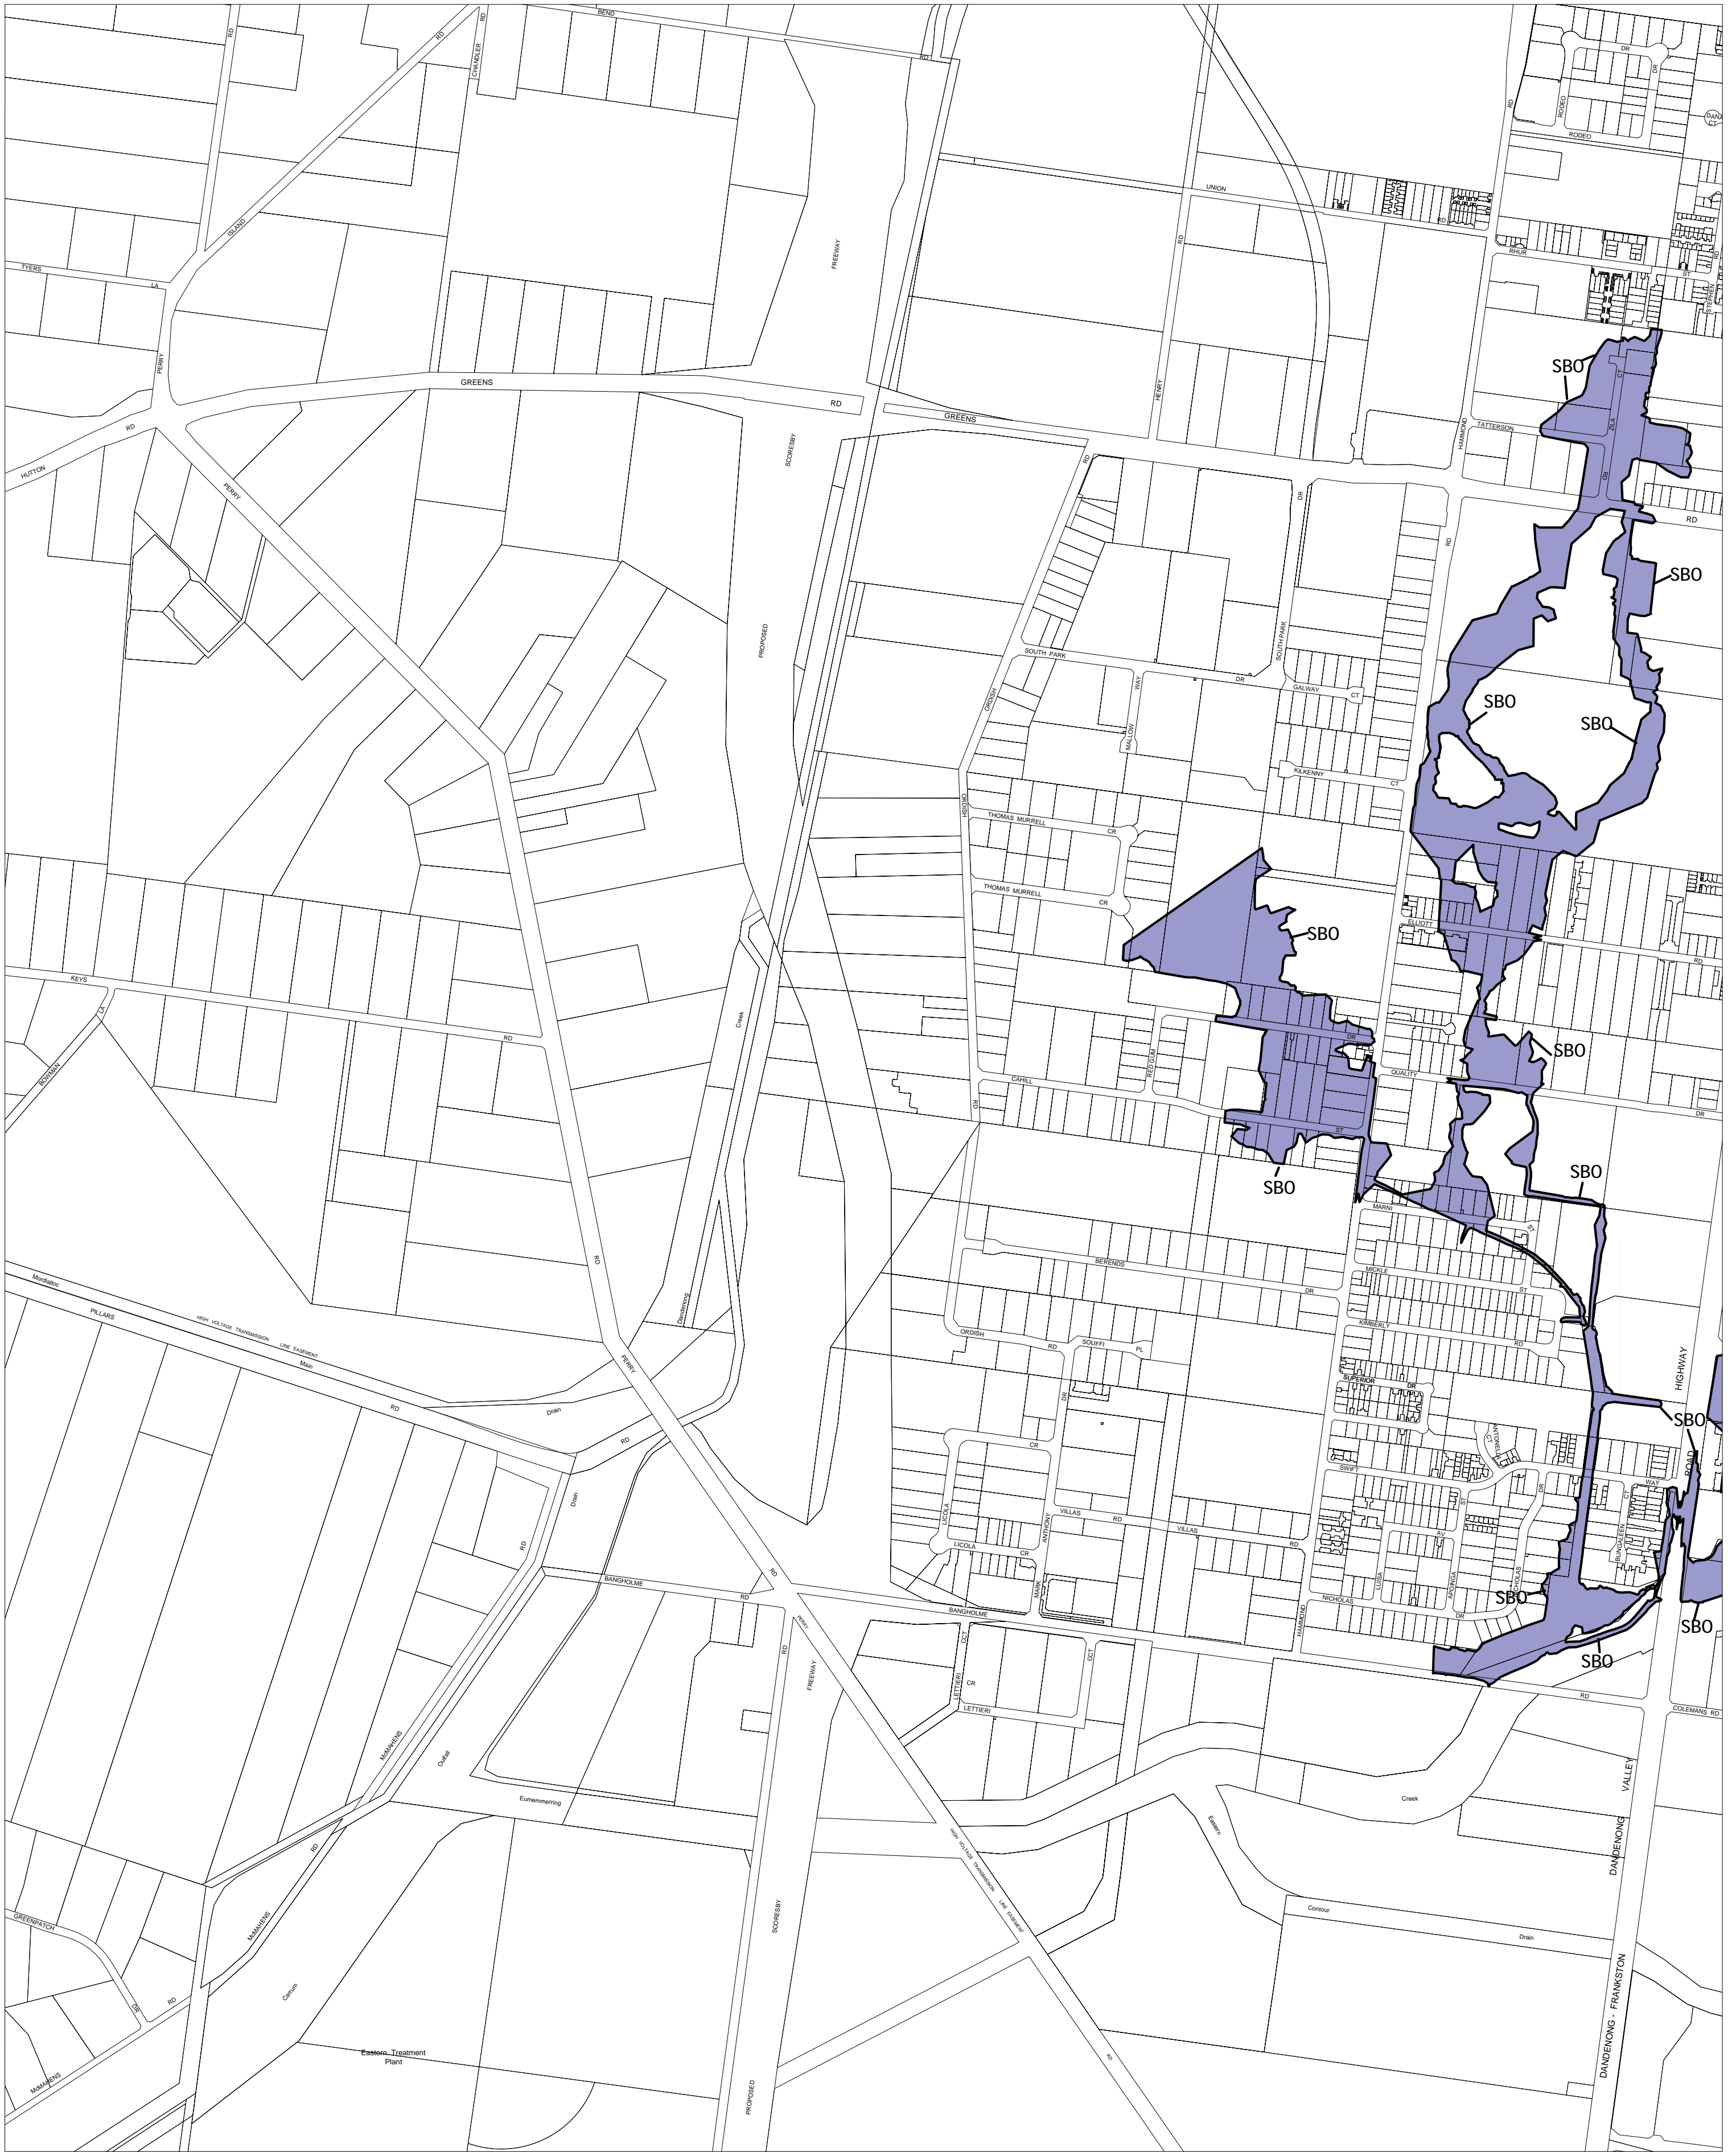

GREATER DANDENONG PLANNING SCHEME - LOCAL PROVISION

Overlays

SBO Special Building Overlay

AUSTRALIAN MAP GRID ZONE 55

INDEX TO ADJOINING METRIC SERIES MAP

Printed: 15/8/2007