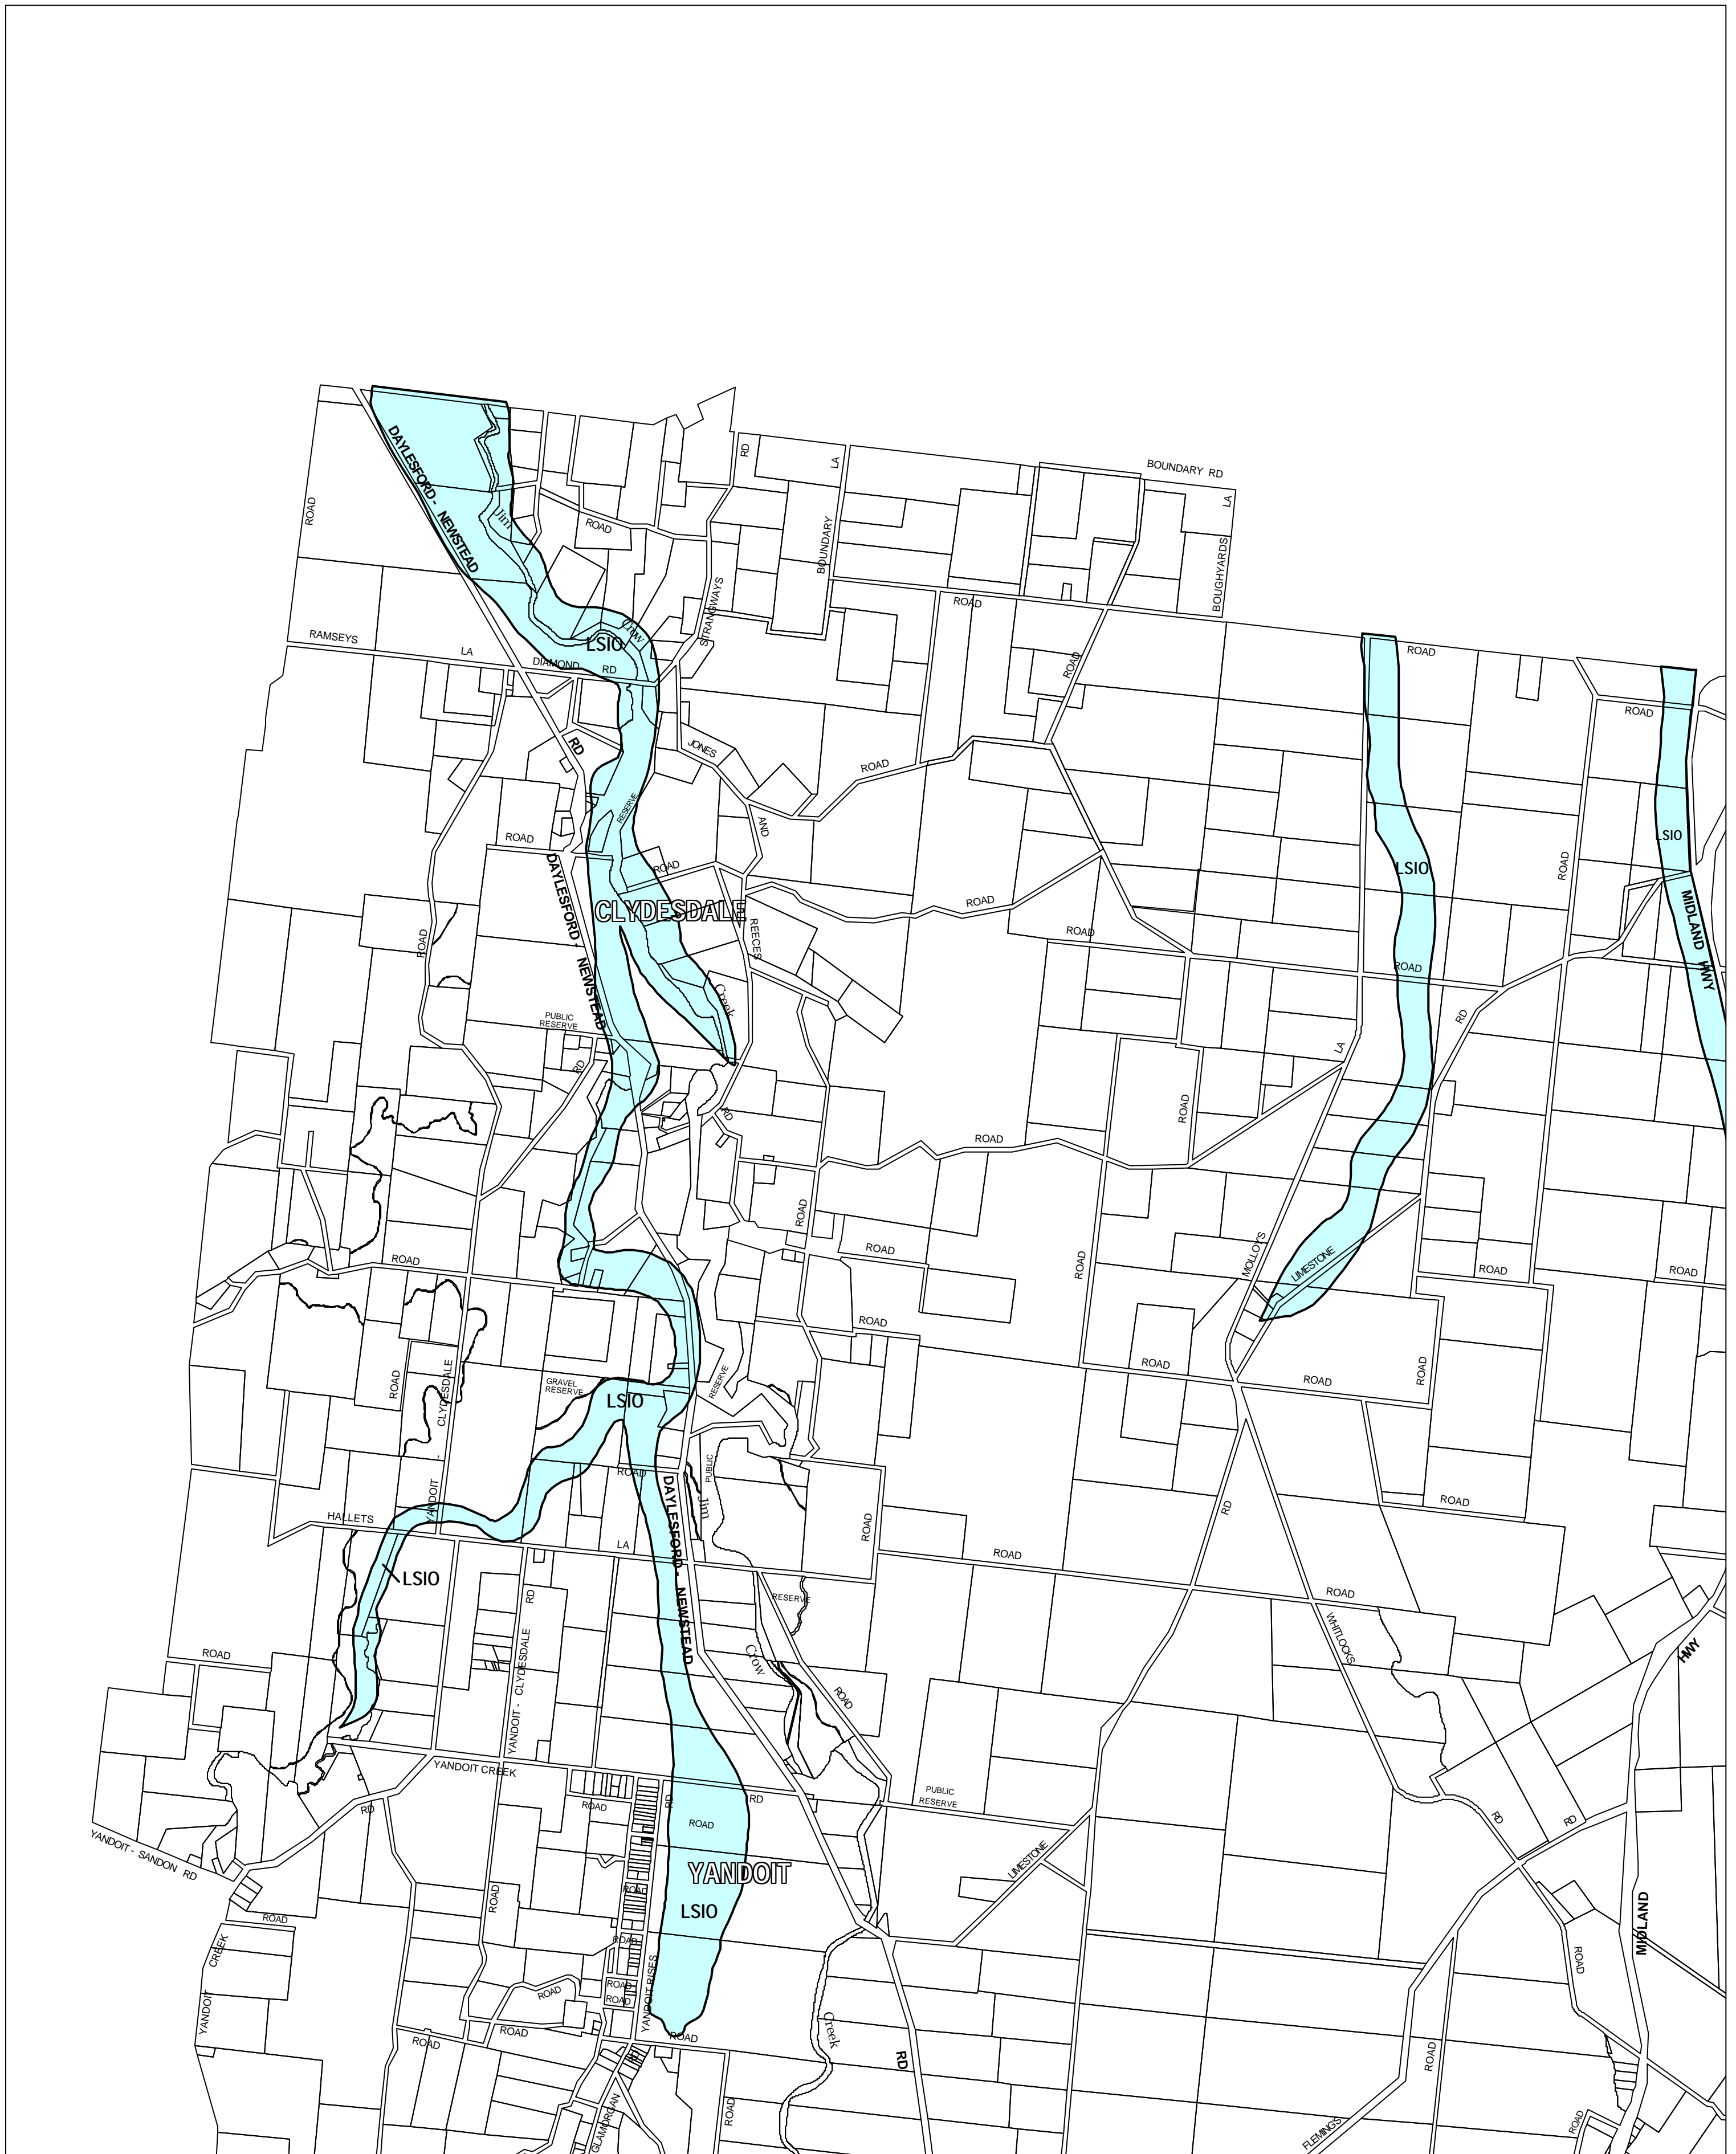

HEPBURN PLANNING SCHEME - LOCAL PROVISION

Overlays

LSIO Land Subject To Inundation Overlay

AUSTRALIAN MAP GRID ZONE 55

INDEX TO ADJOINING METRIC SERIES MAP

Printed: 29/6/2007