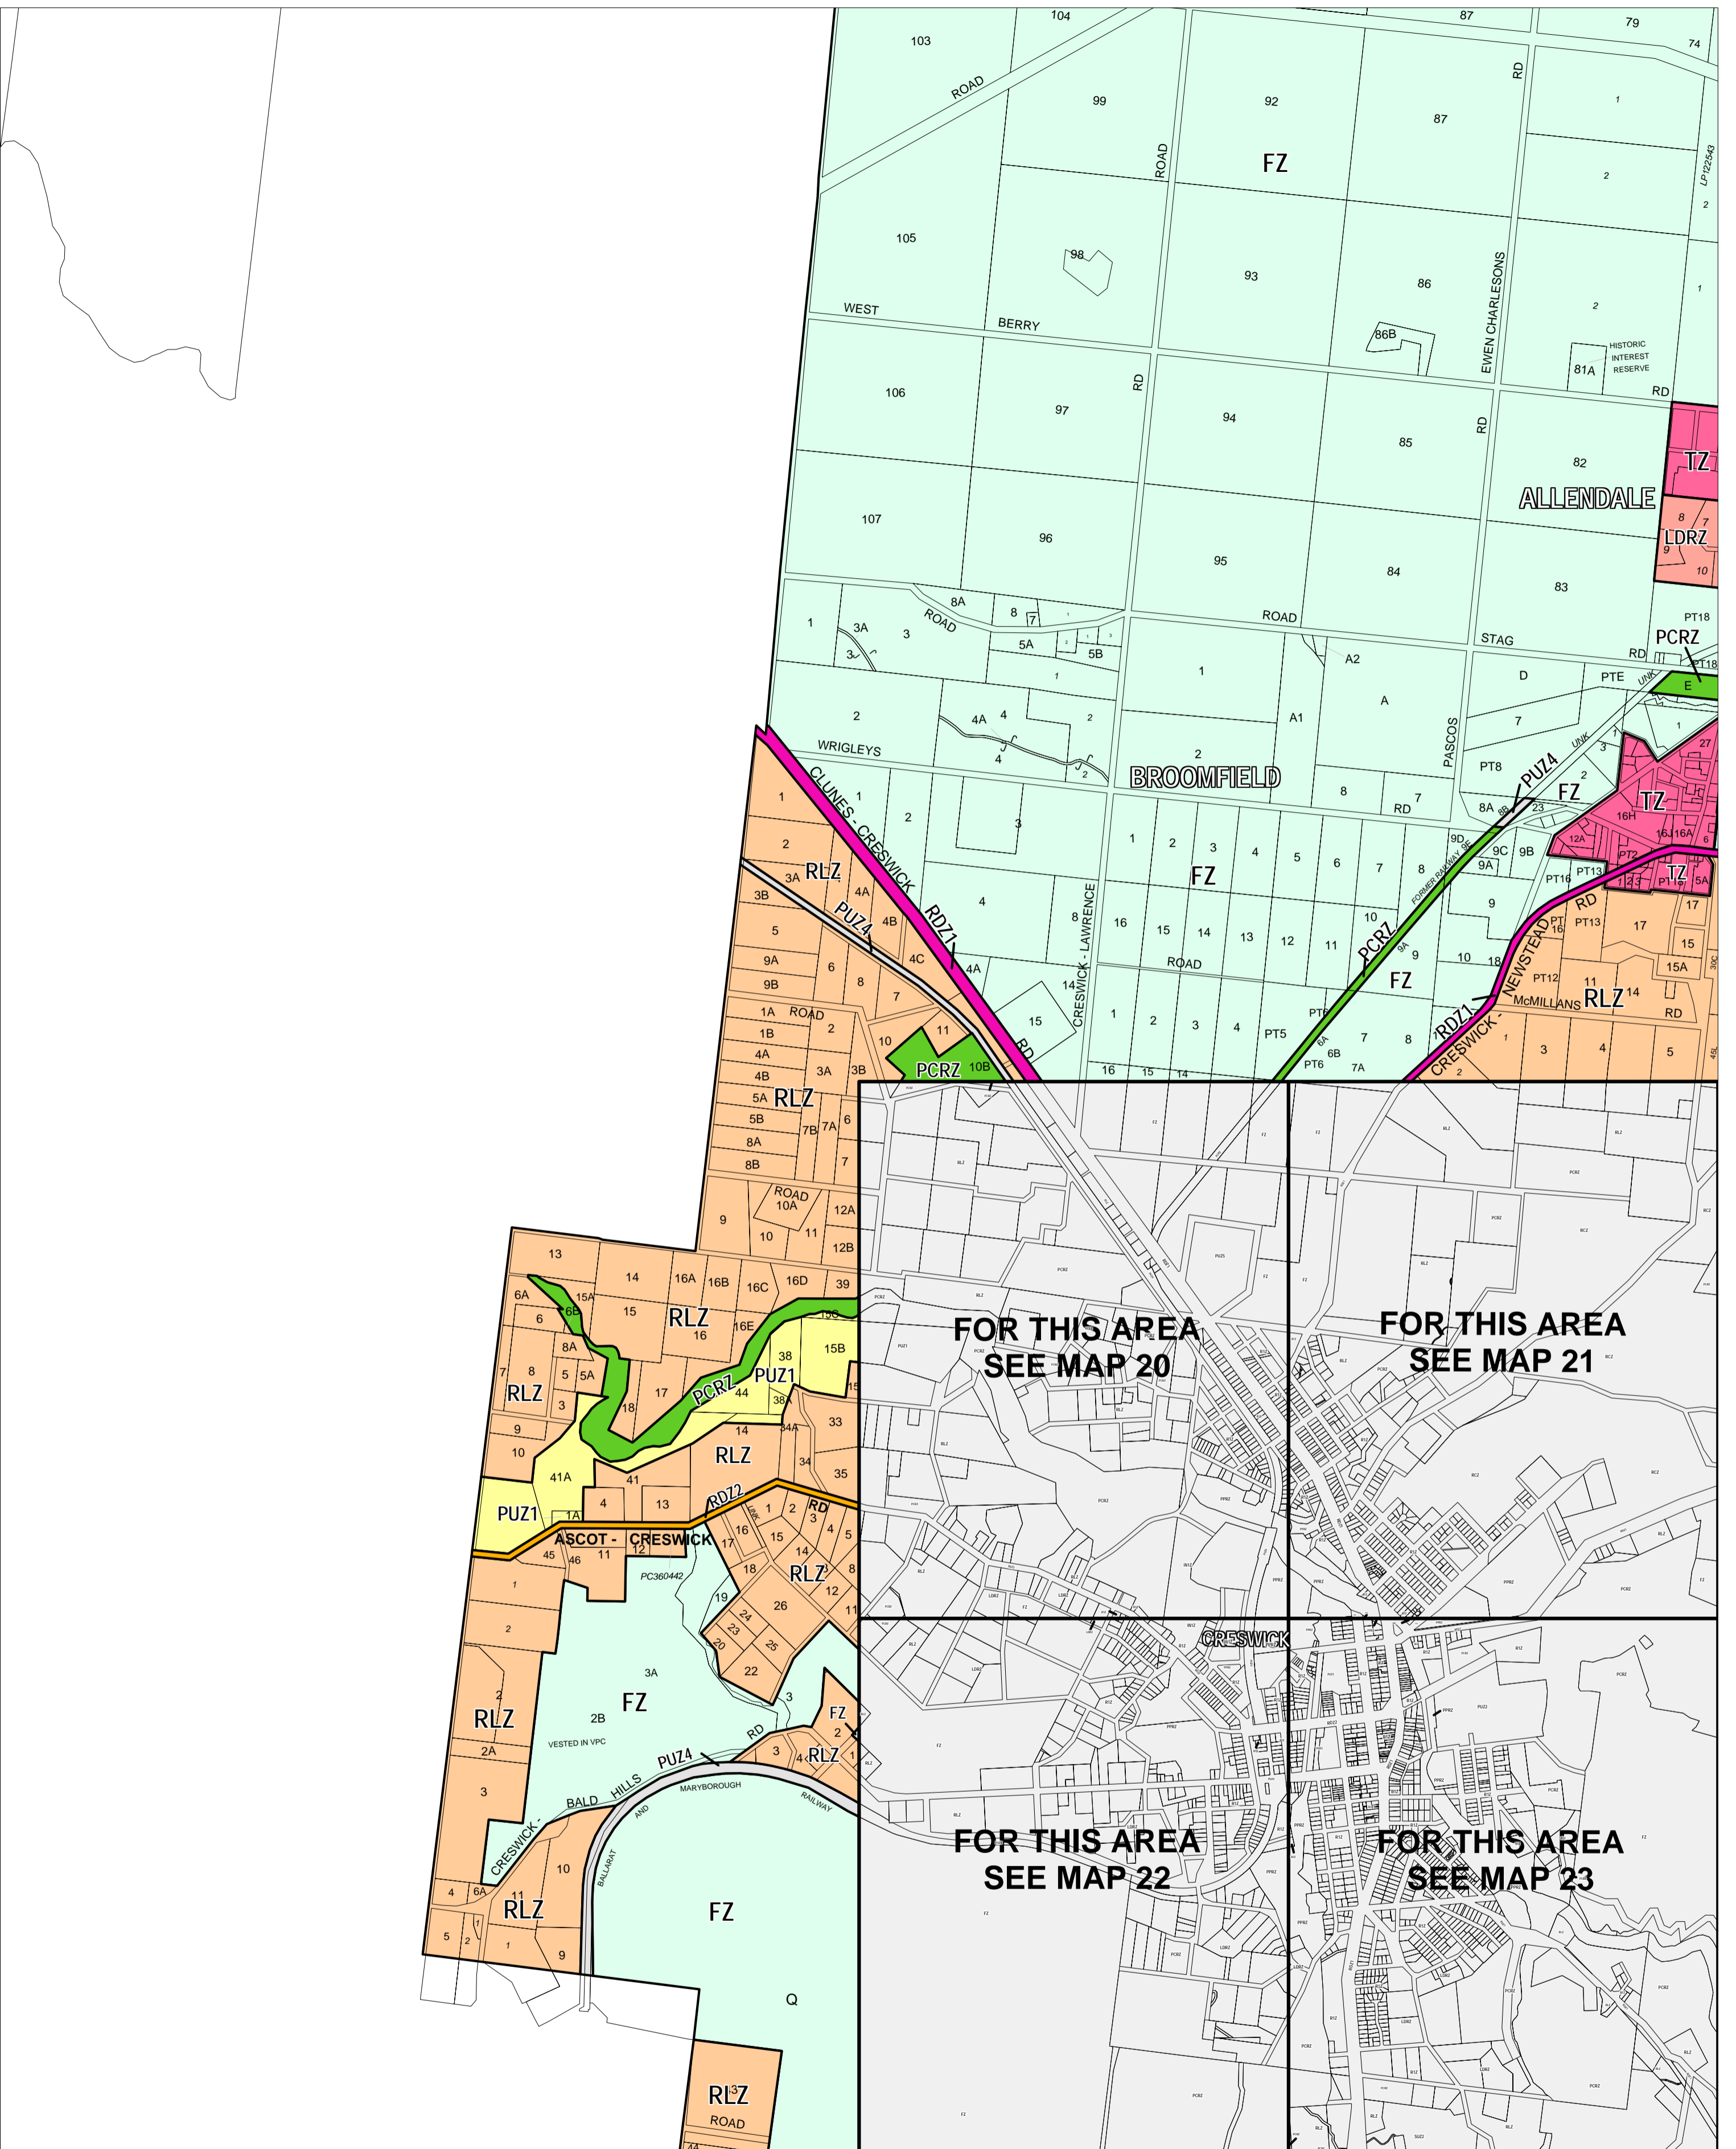

HEPBURN PLANNING SCHEME - LOCAL PROVISION

Public Land	Rural Living Zone
Public Conservation And Resource Zone	RLZ
Public Use Zone - Service And Utility	
Public Use Zone - Transport	
Road Zone - Category 1	
Road Zone - Category 2	
Residential	
Low Density Residential Zone	
Township Zone	
Rural	
Farming Zone	

AUSTRALIAN MAP GRID ZONE 55

Printed: 8/8/2008

AMENDMENT C16