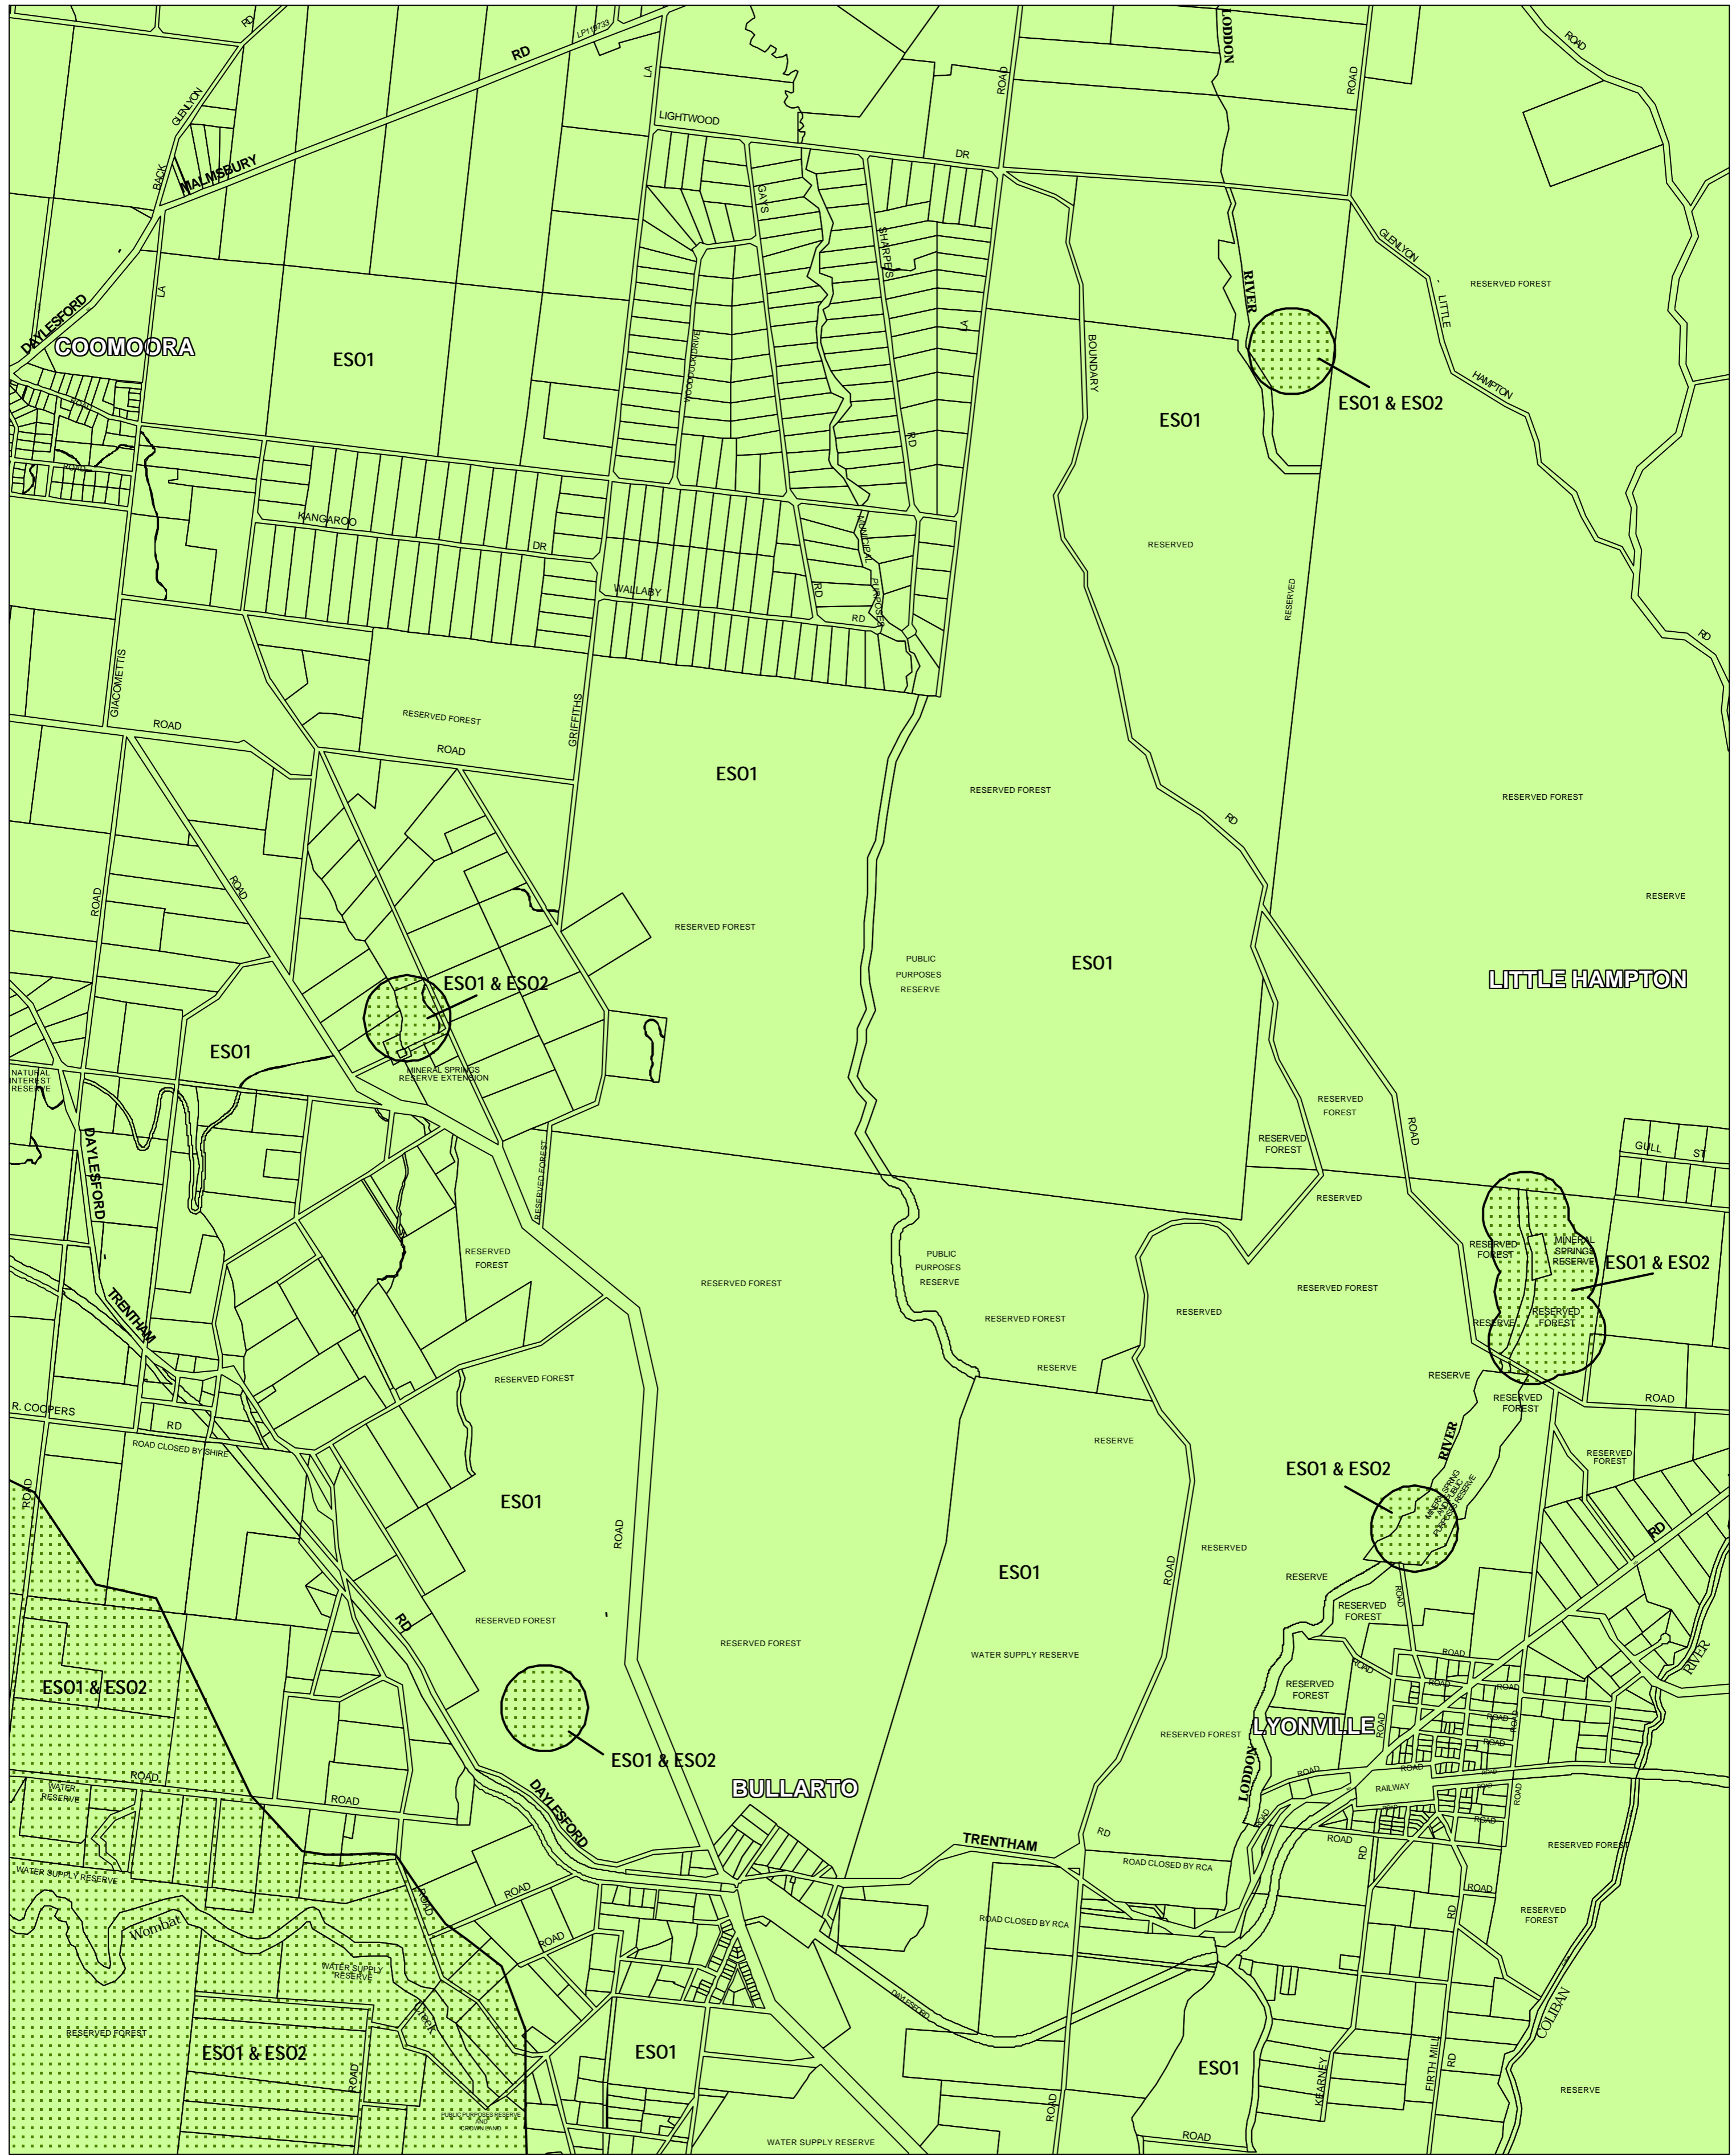

HEPBURN PLANNING SCHEME - LOCAL PROVISION

Overlays

- ES01 Environmental Significance Overlay - Schedule 1
- ES02 Environmental Significance Overlay - Schedule 2

AUSTRALIAN MAP GRID ZONE 55

Printed: 29/6/2007