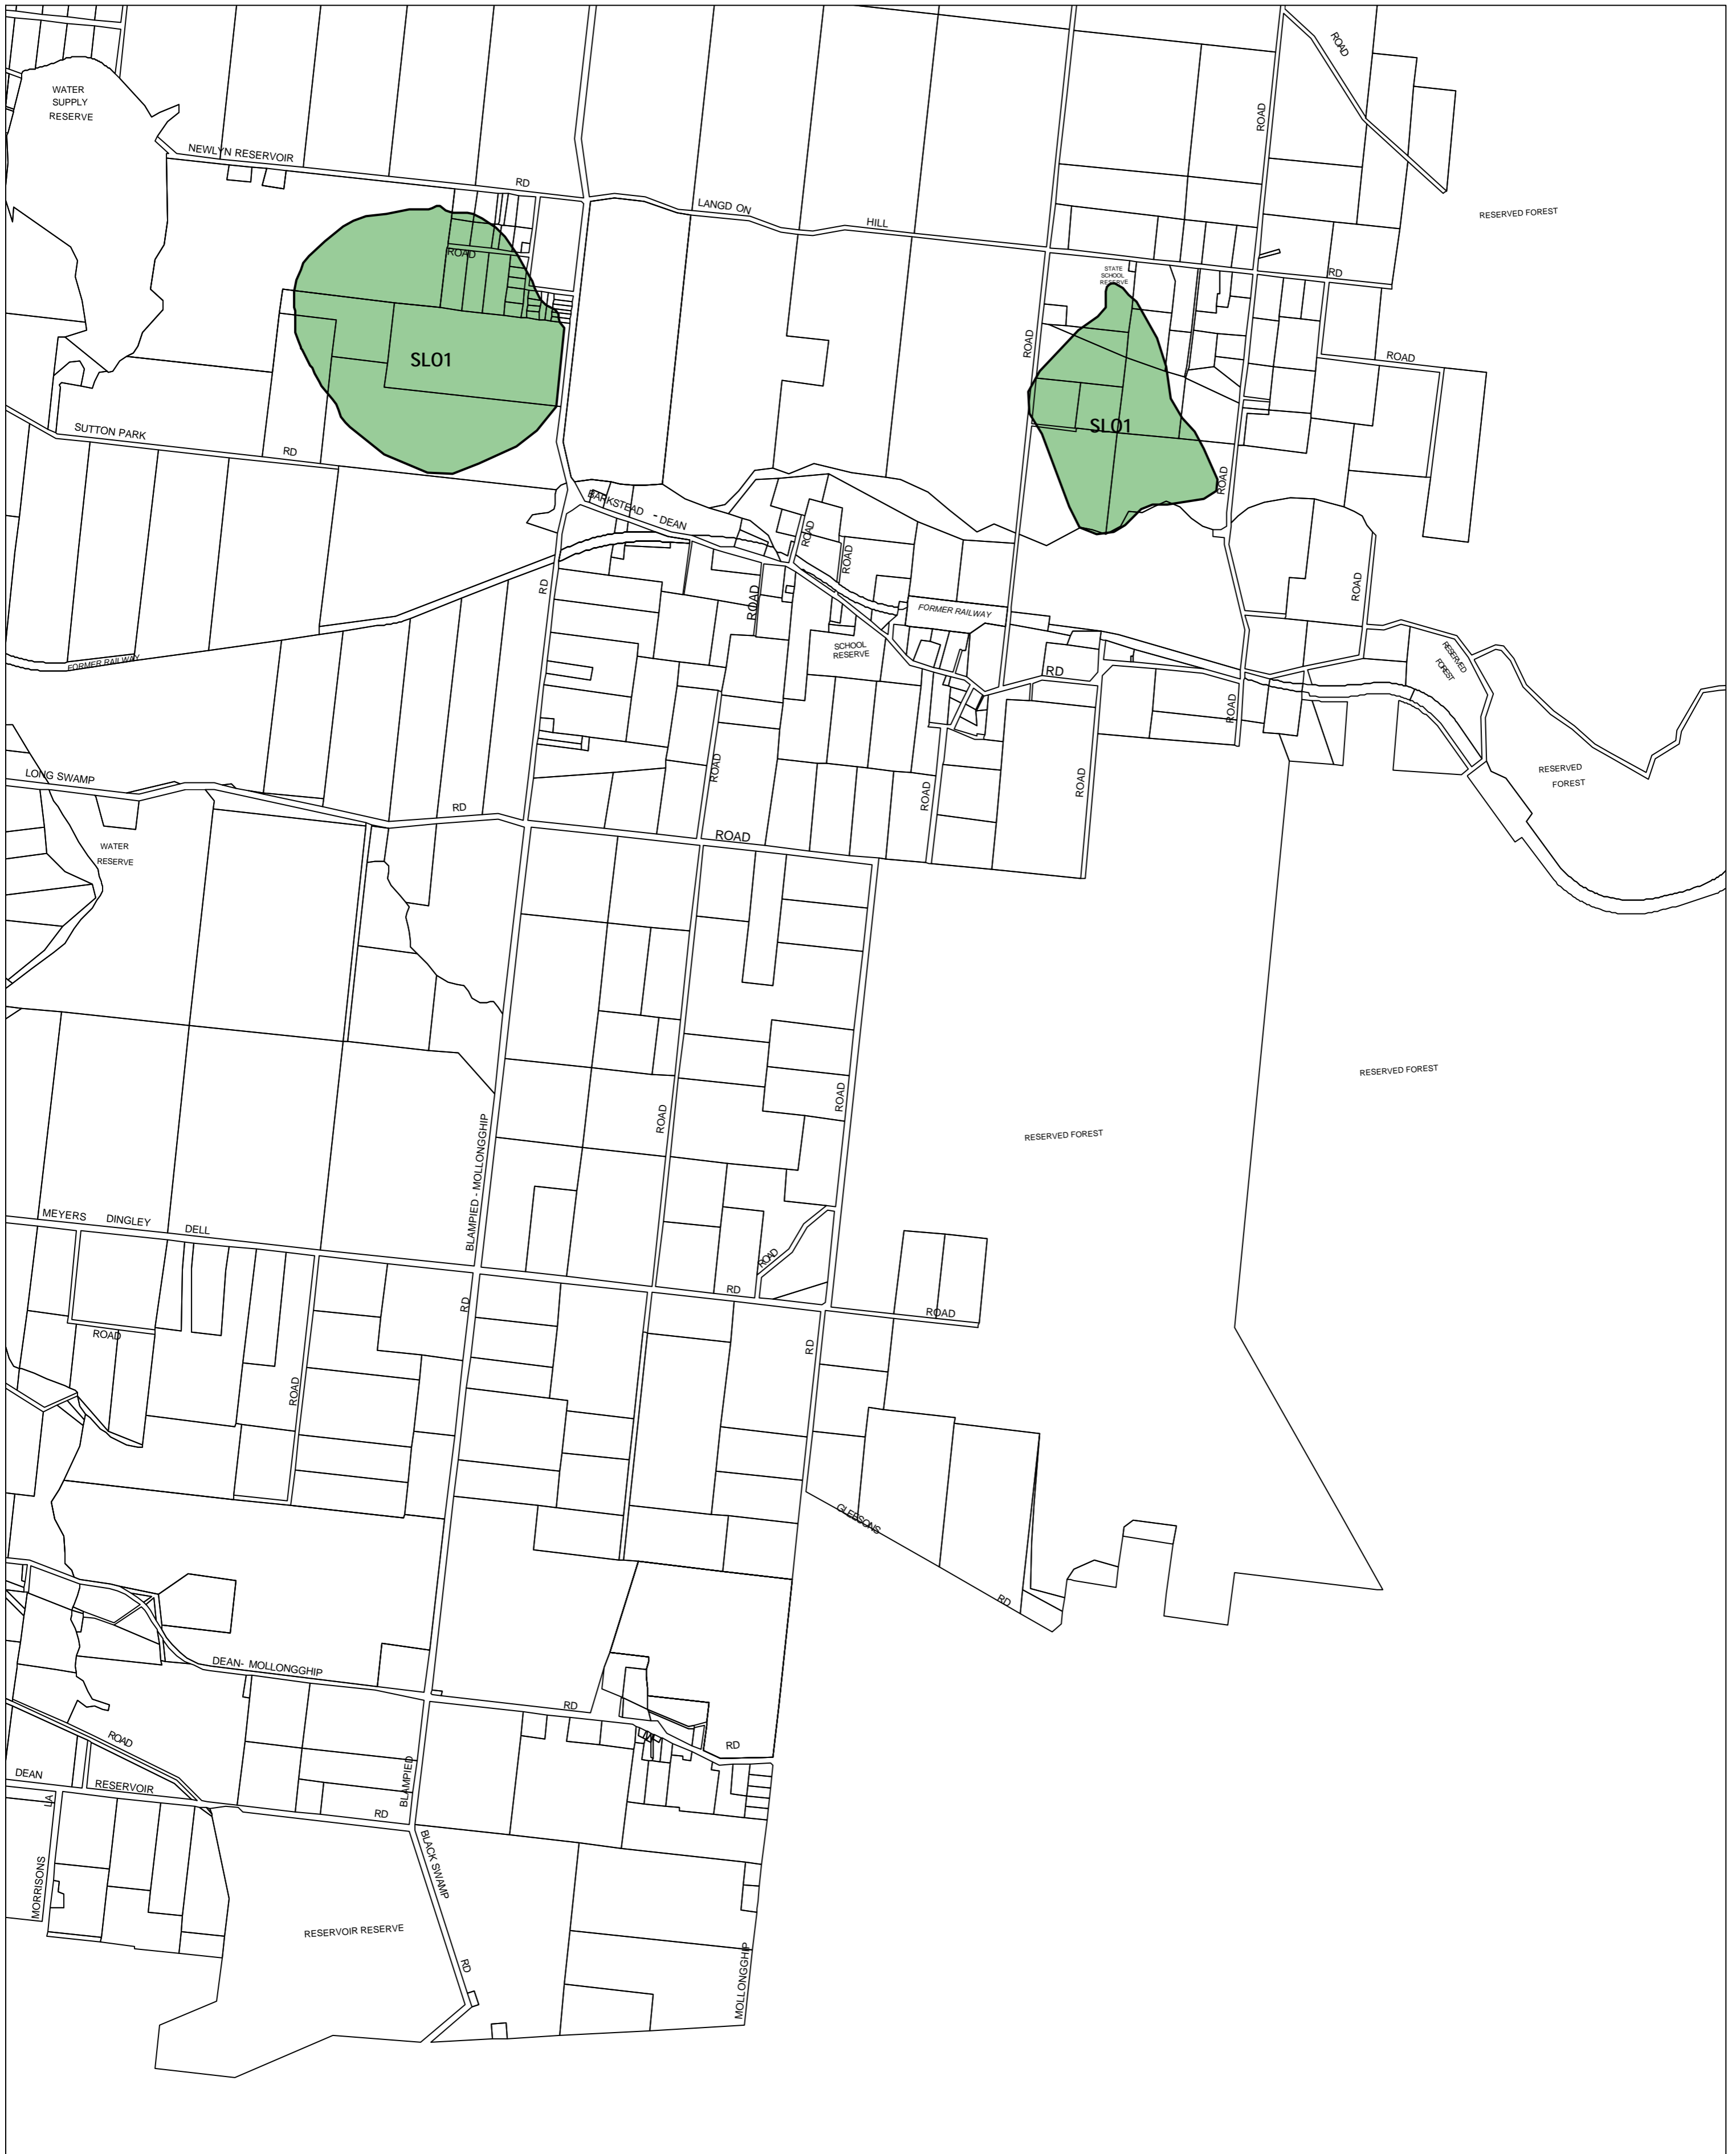

HEPBURN PLANNING SCHEME - LOCAL PROVISION

Overlays

- Significant Landscape Overlay - Schedule 1

AUSTRALIAN MAP GRID ZONE 55

INDEX TO ADJOINING METRIC SERIES MAP

Printed: 29/6/2007