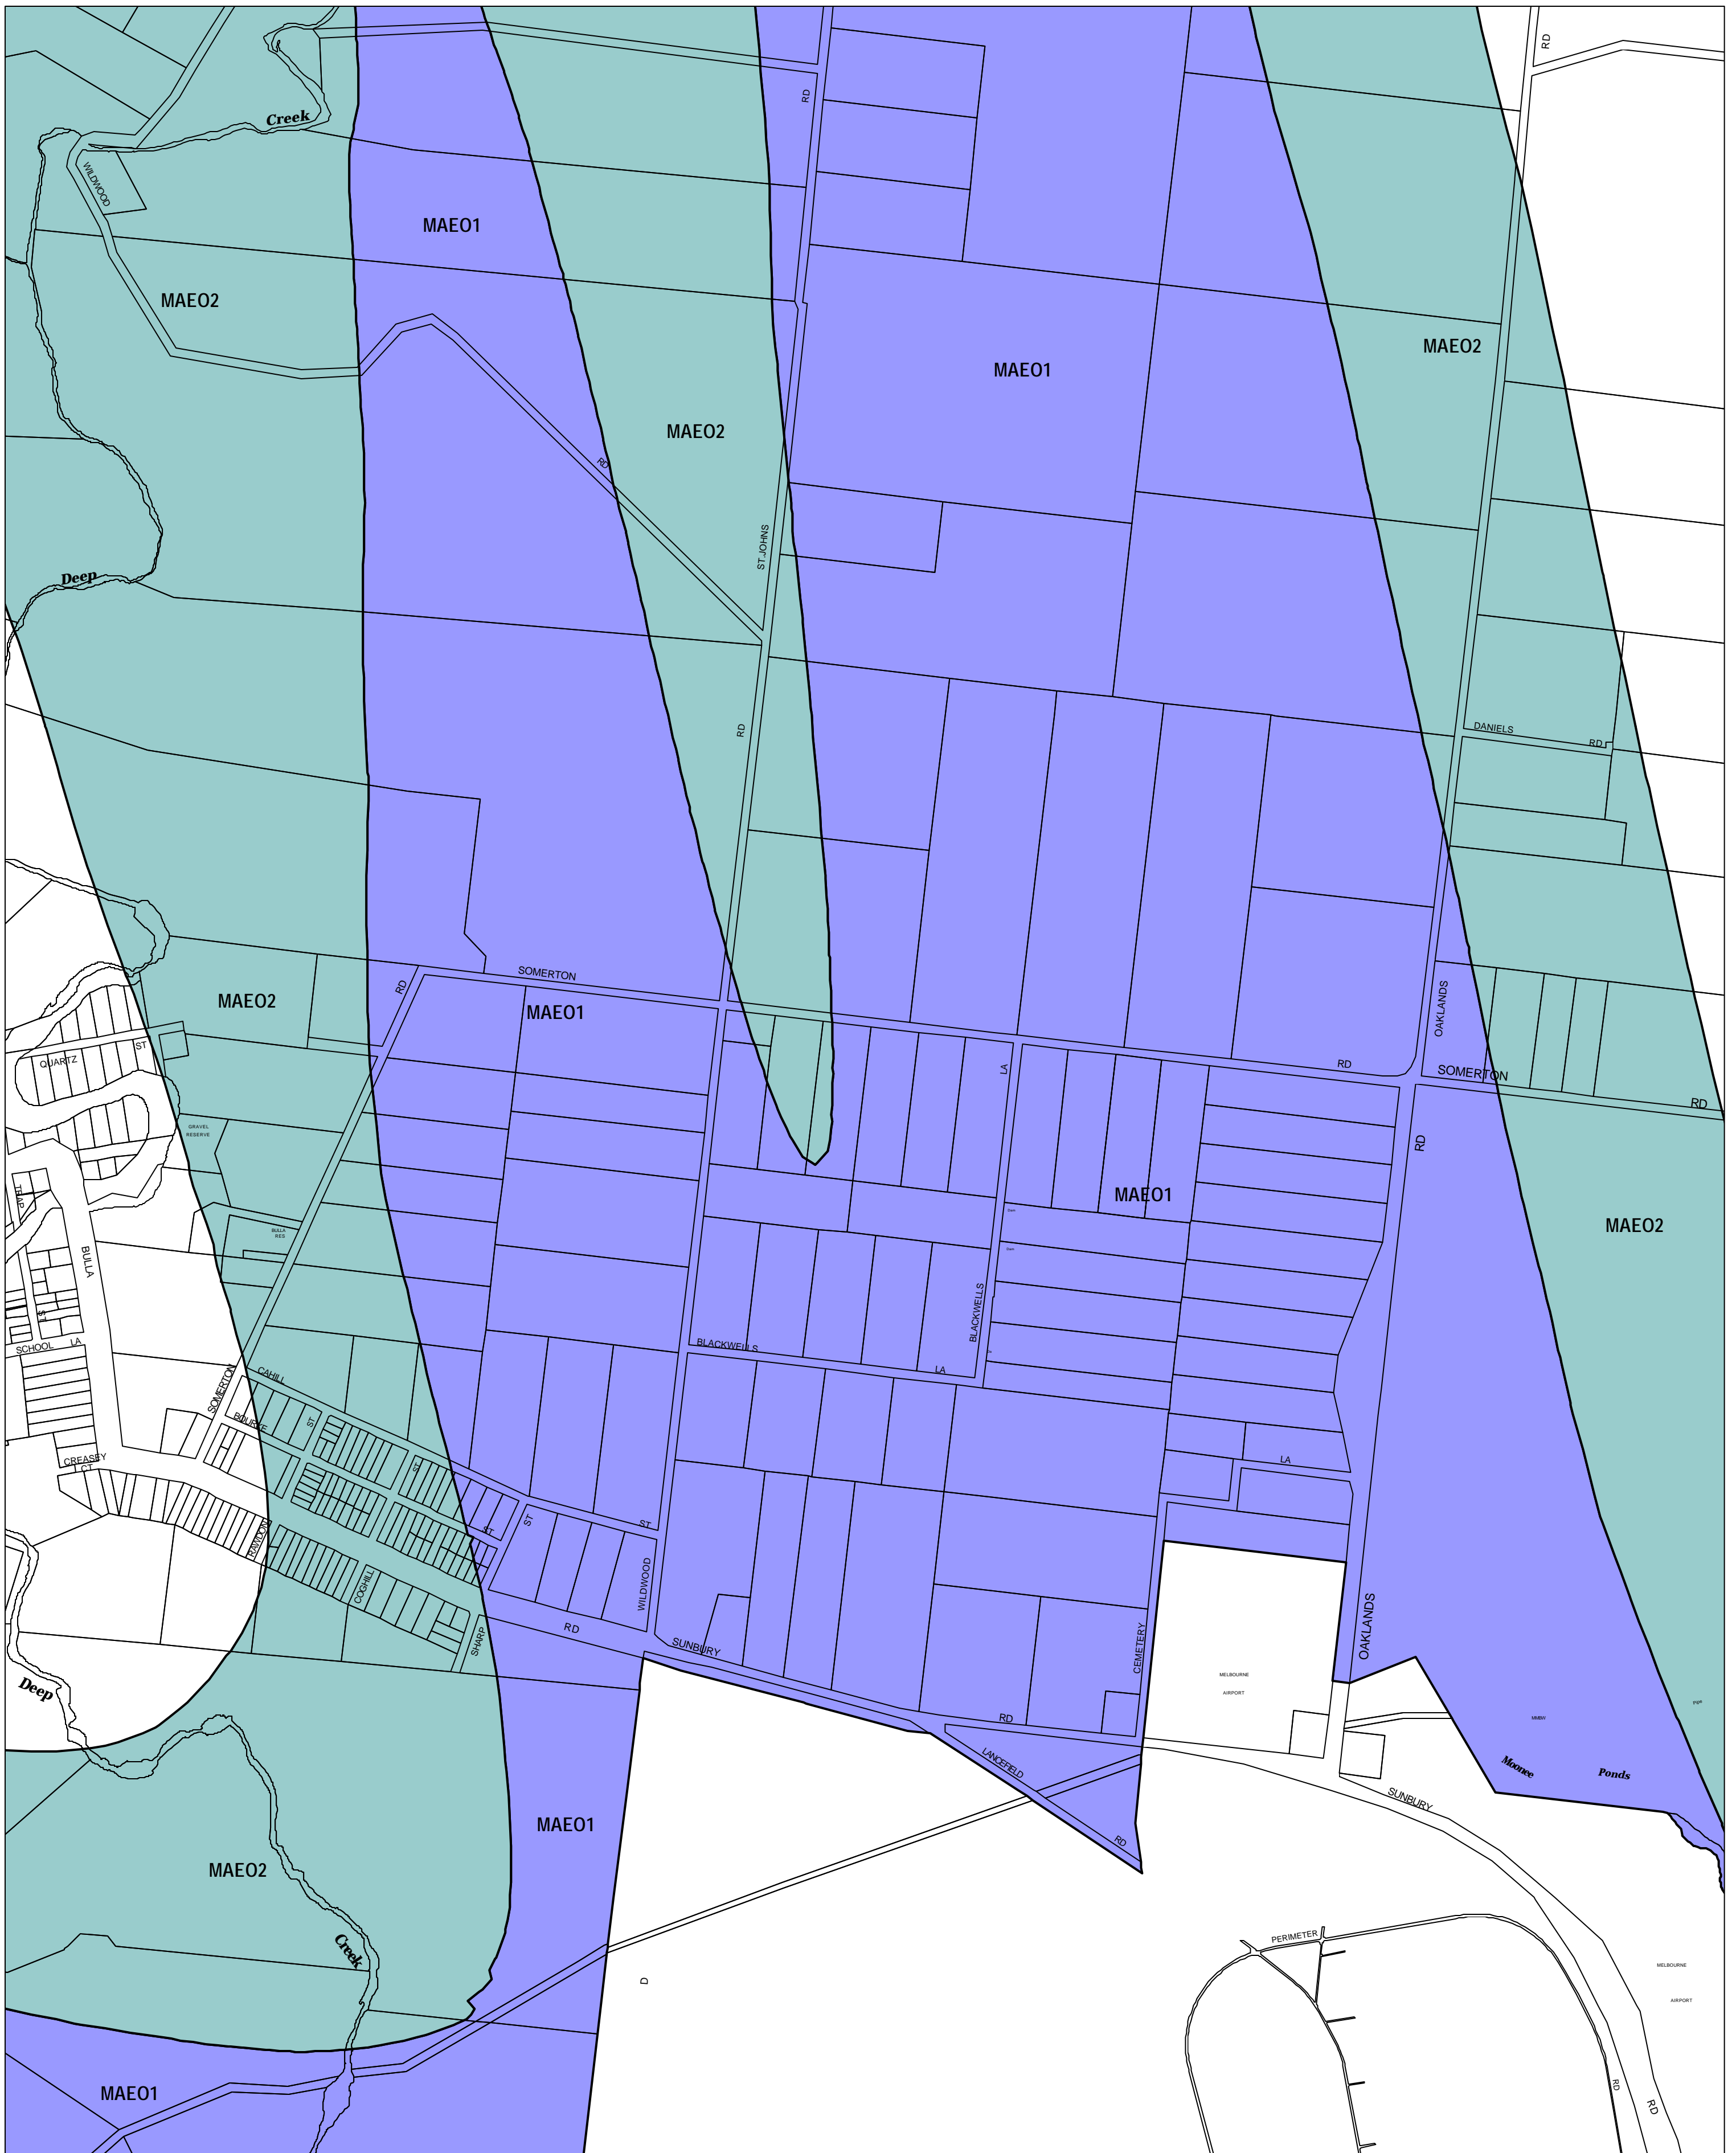

HUME PLANNING SCHEME - LOCAL PROVISION

Overlays	
MAEO1	Melbourne Airport Environs Overlay - Schedule 1
MAEO2	Melbourne Airport Environs Overlay - Schedule 2