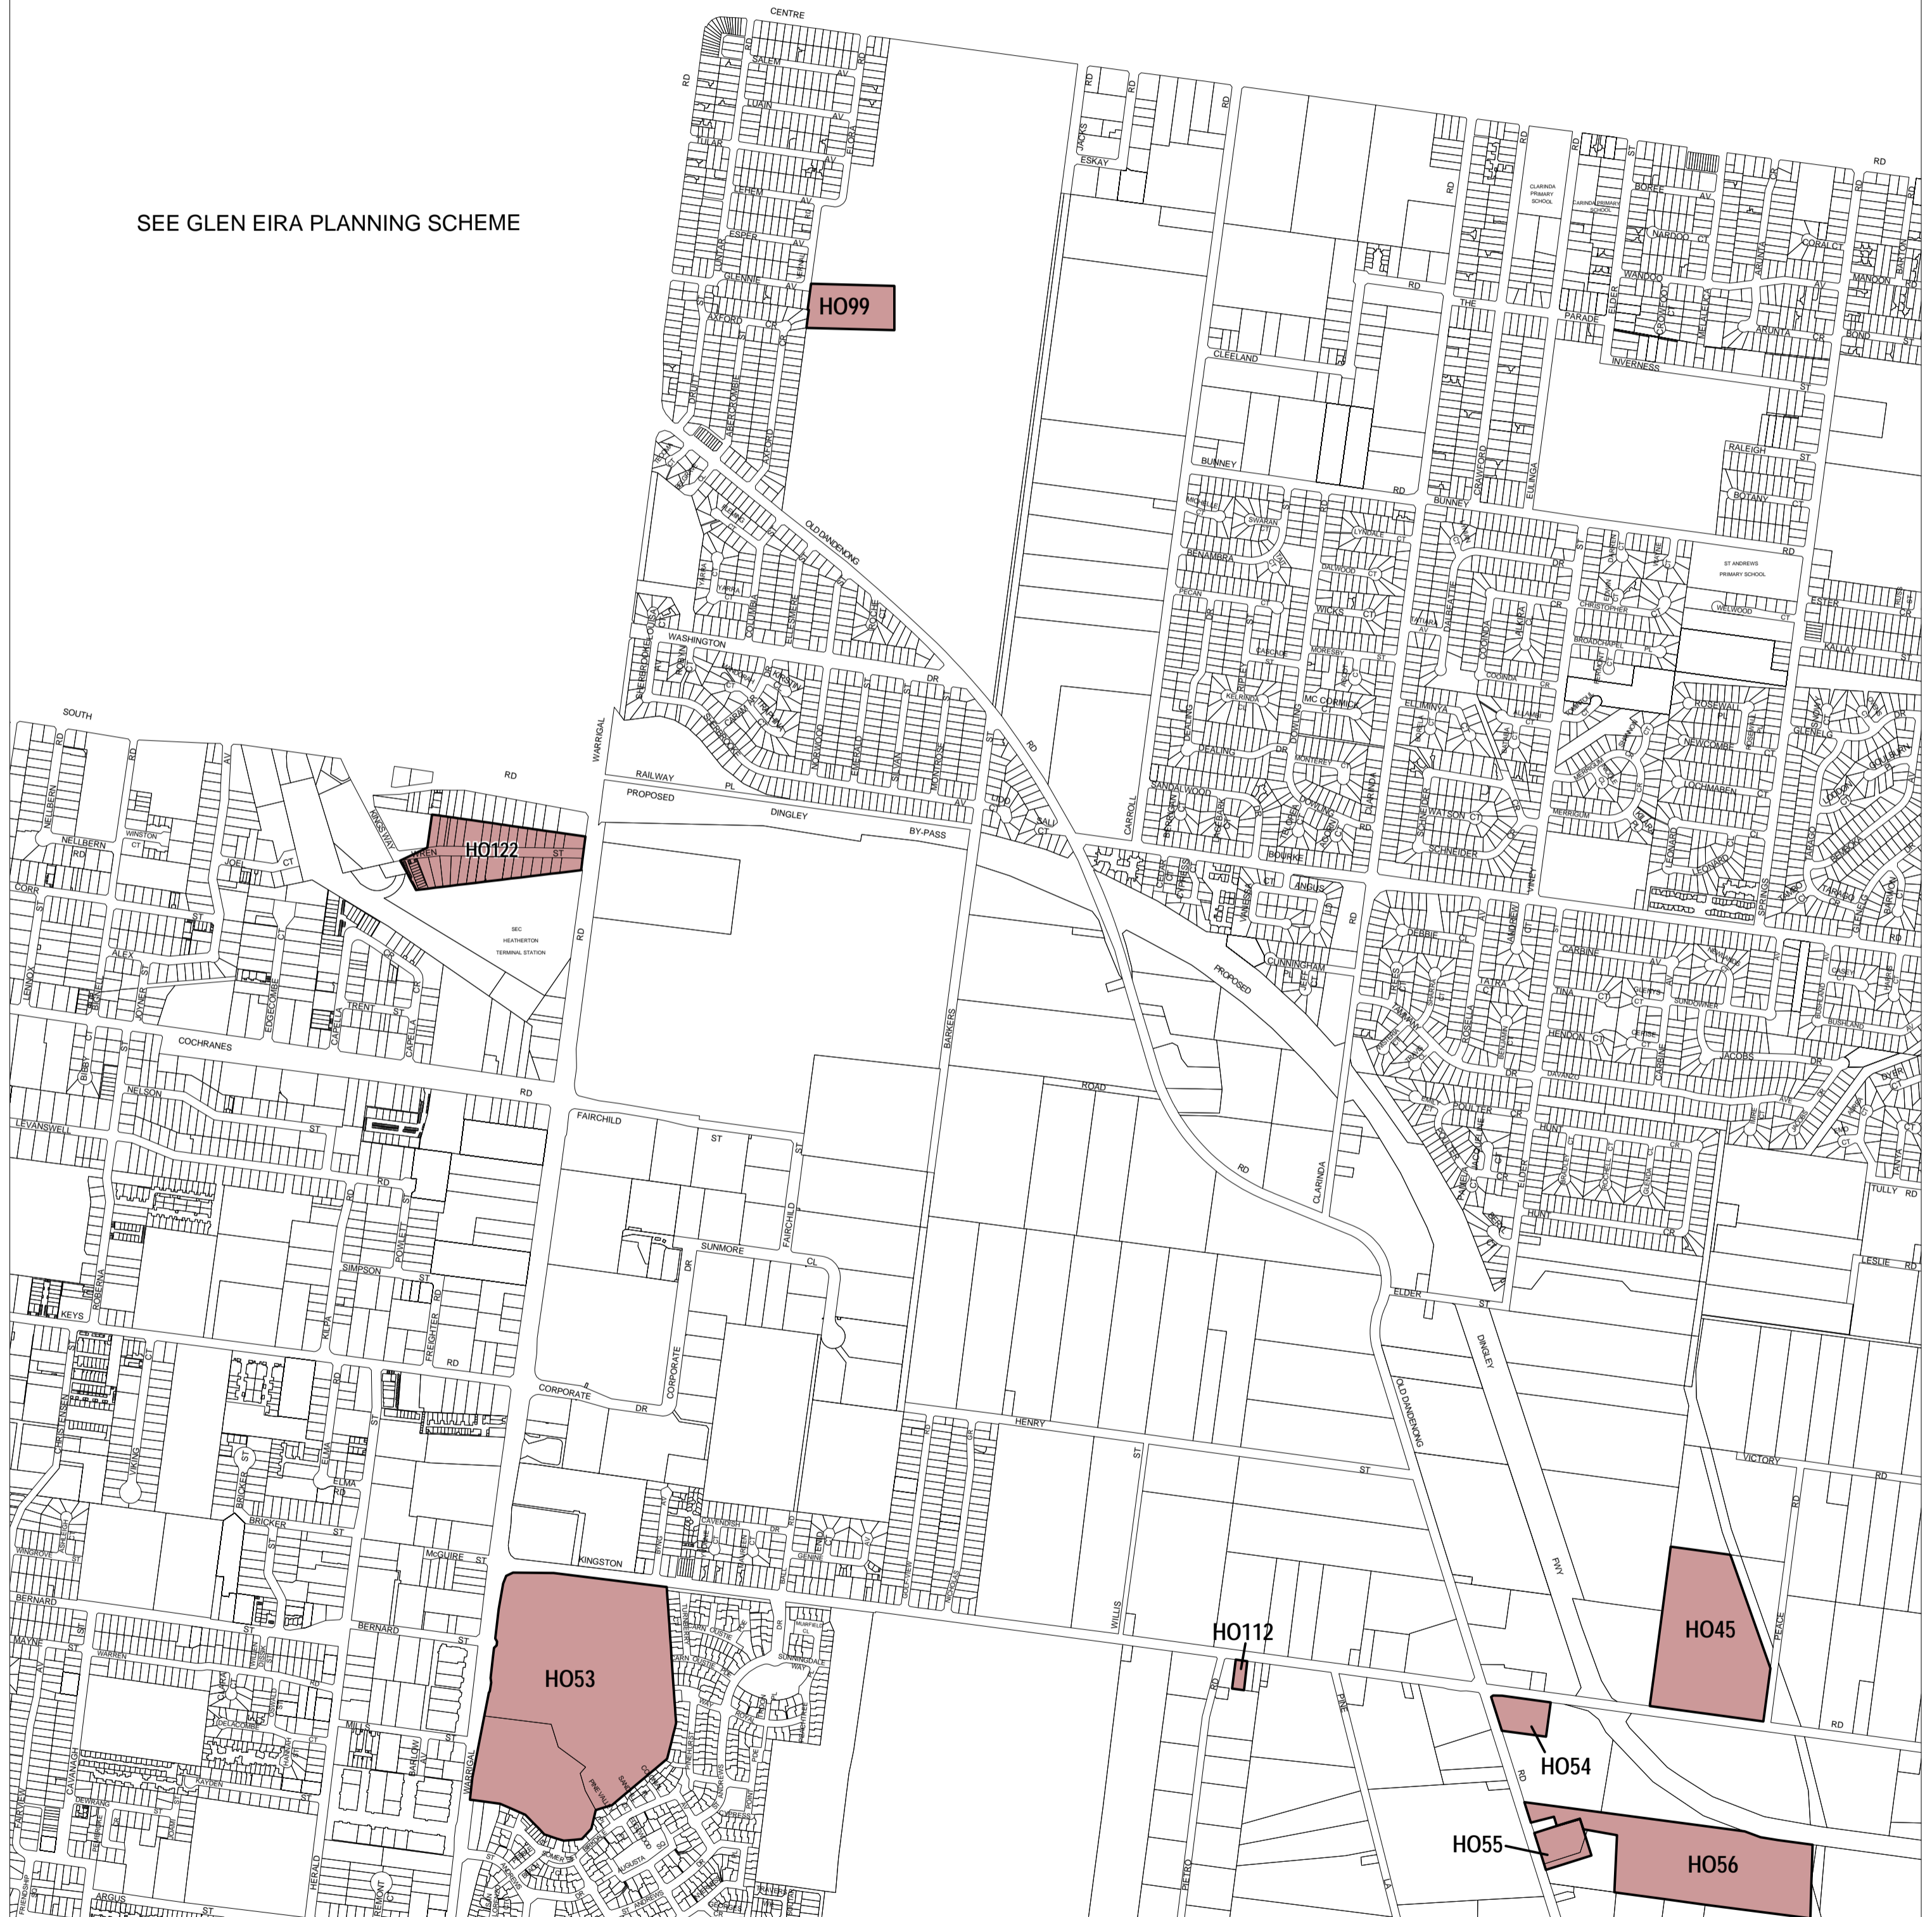

KINGSTON PLANNING SCHEME - LOCAL PROVISION

SEE MONASH PLANNING SCHEME

SEE GLEN EIRA PLANNING SCHEME

Overlays
HO Heritage Overlay

AUSTRALIAN MAP GRID ZONE 55

INDEX TO ADJOINING METRIC SERIES MAP

Printed: 6/6/2007

AMENDMENT C46 PT.2

HERITAGE OVERLAY

MAP No 2HO