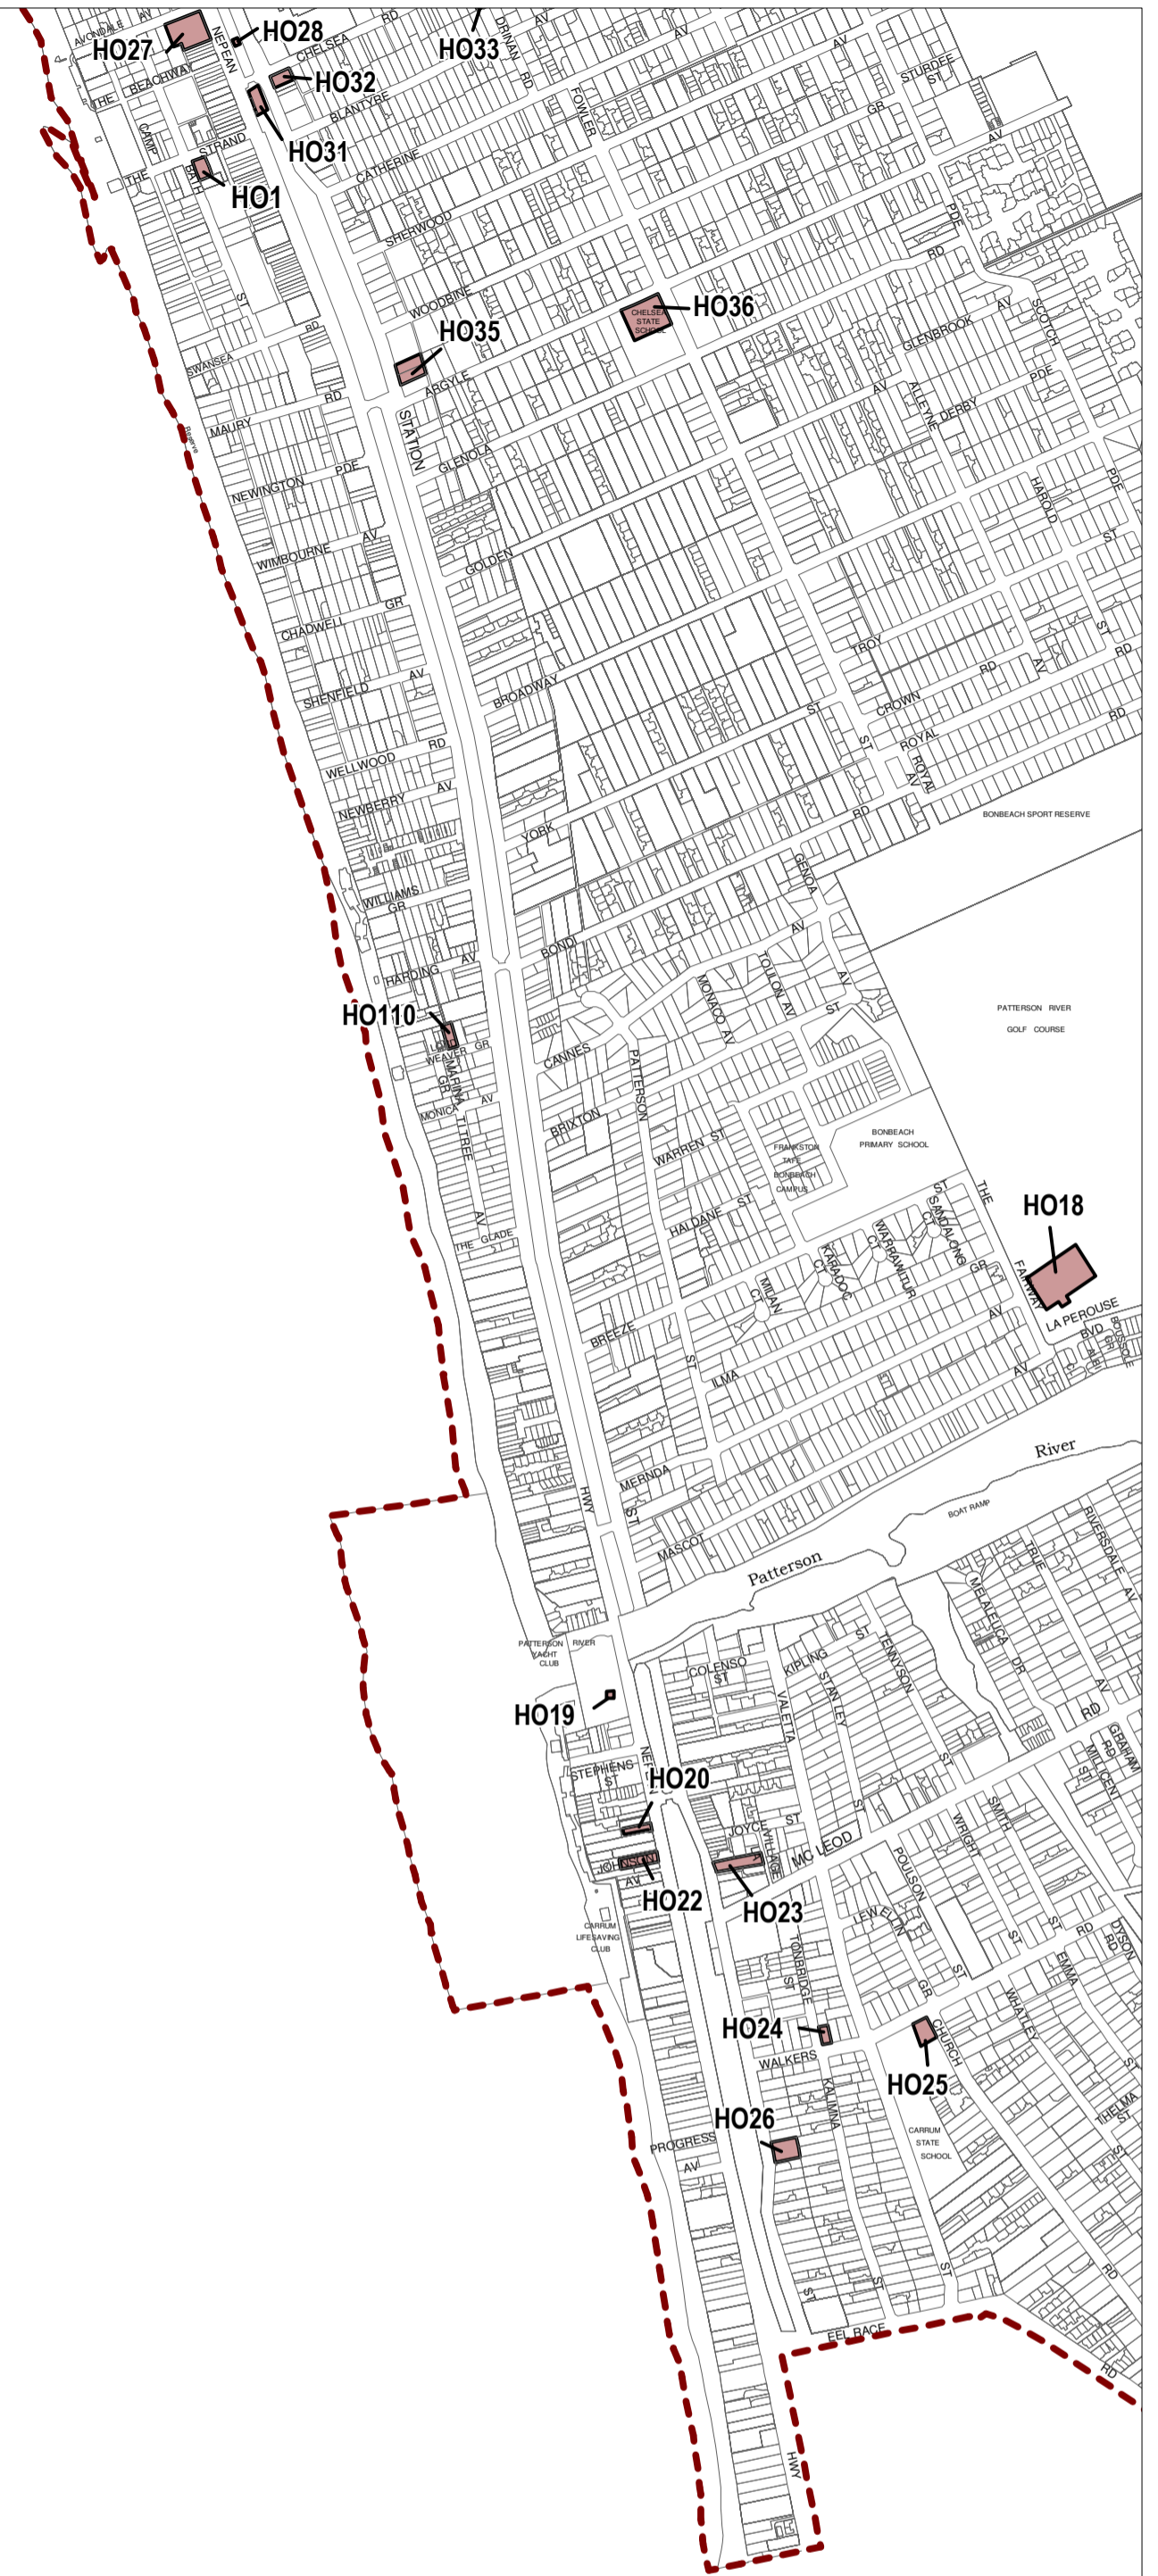

KINGSTON PLANNING SCHEME - LOCAL PROVISION

PORT PHILLIP BAY

SEE FRANKSTON
PLANNING SCHEME

Overlays
HO Heritage Overlay

AUSTRALIAN MAP GRID ZONE 55

Printed: 30/5/2014

AMENDMENT C133

HERITAGE OVERLAY

MAP No 9HO