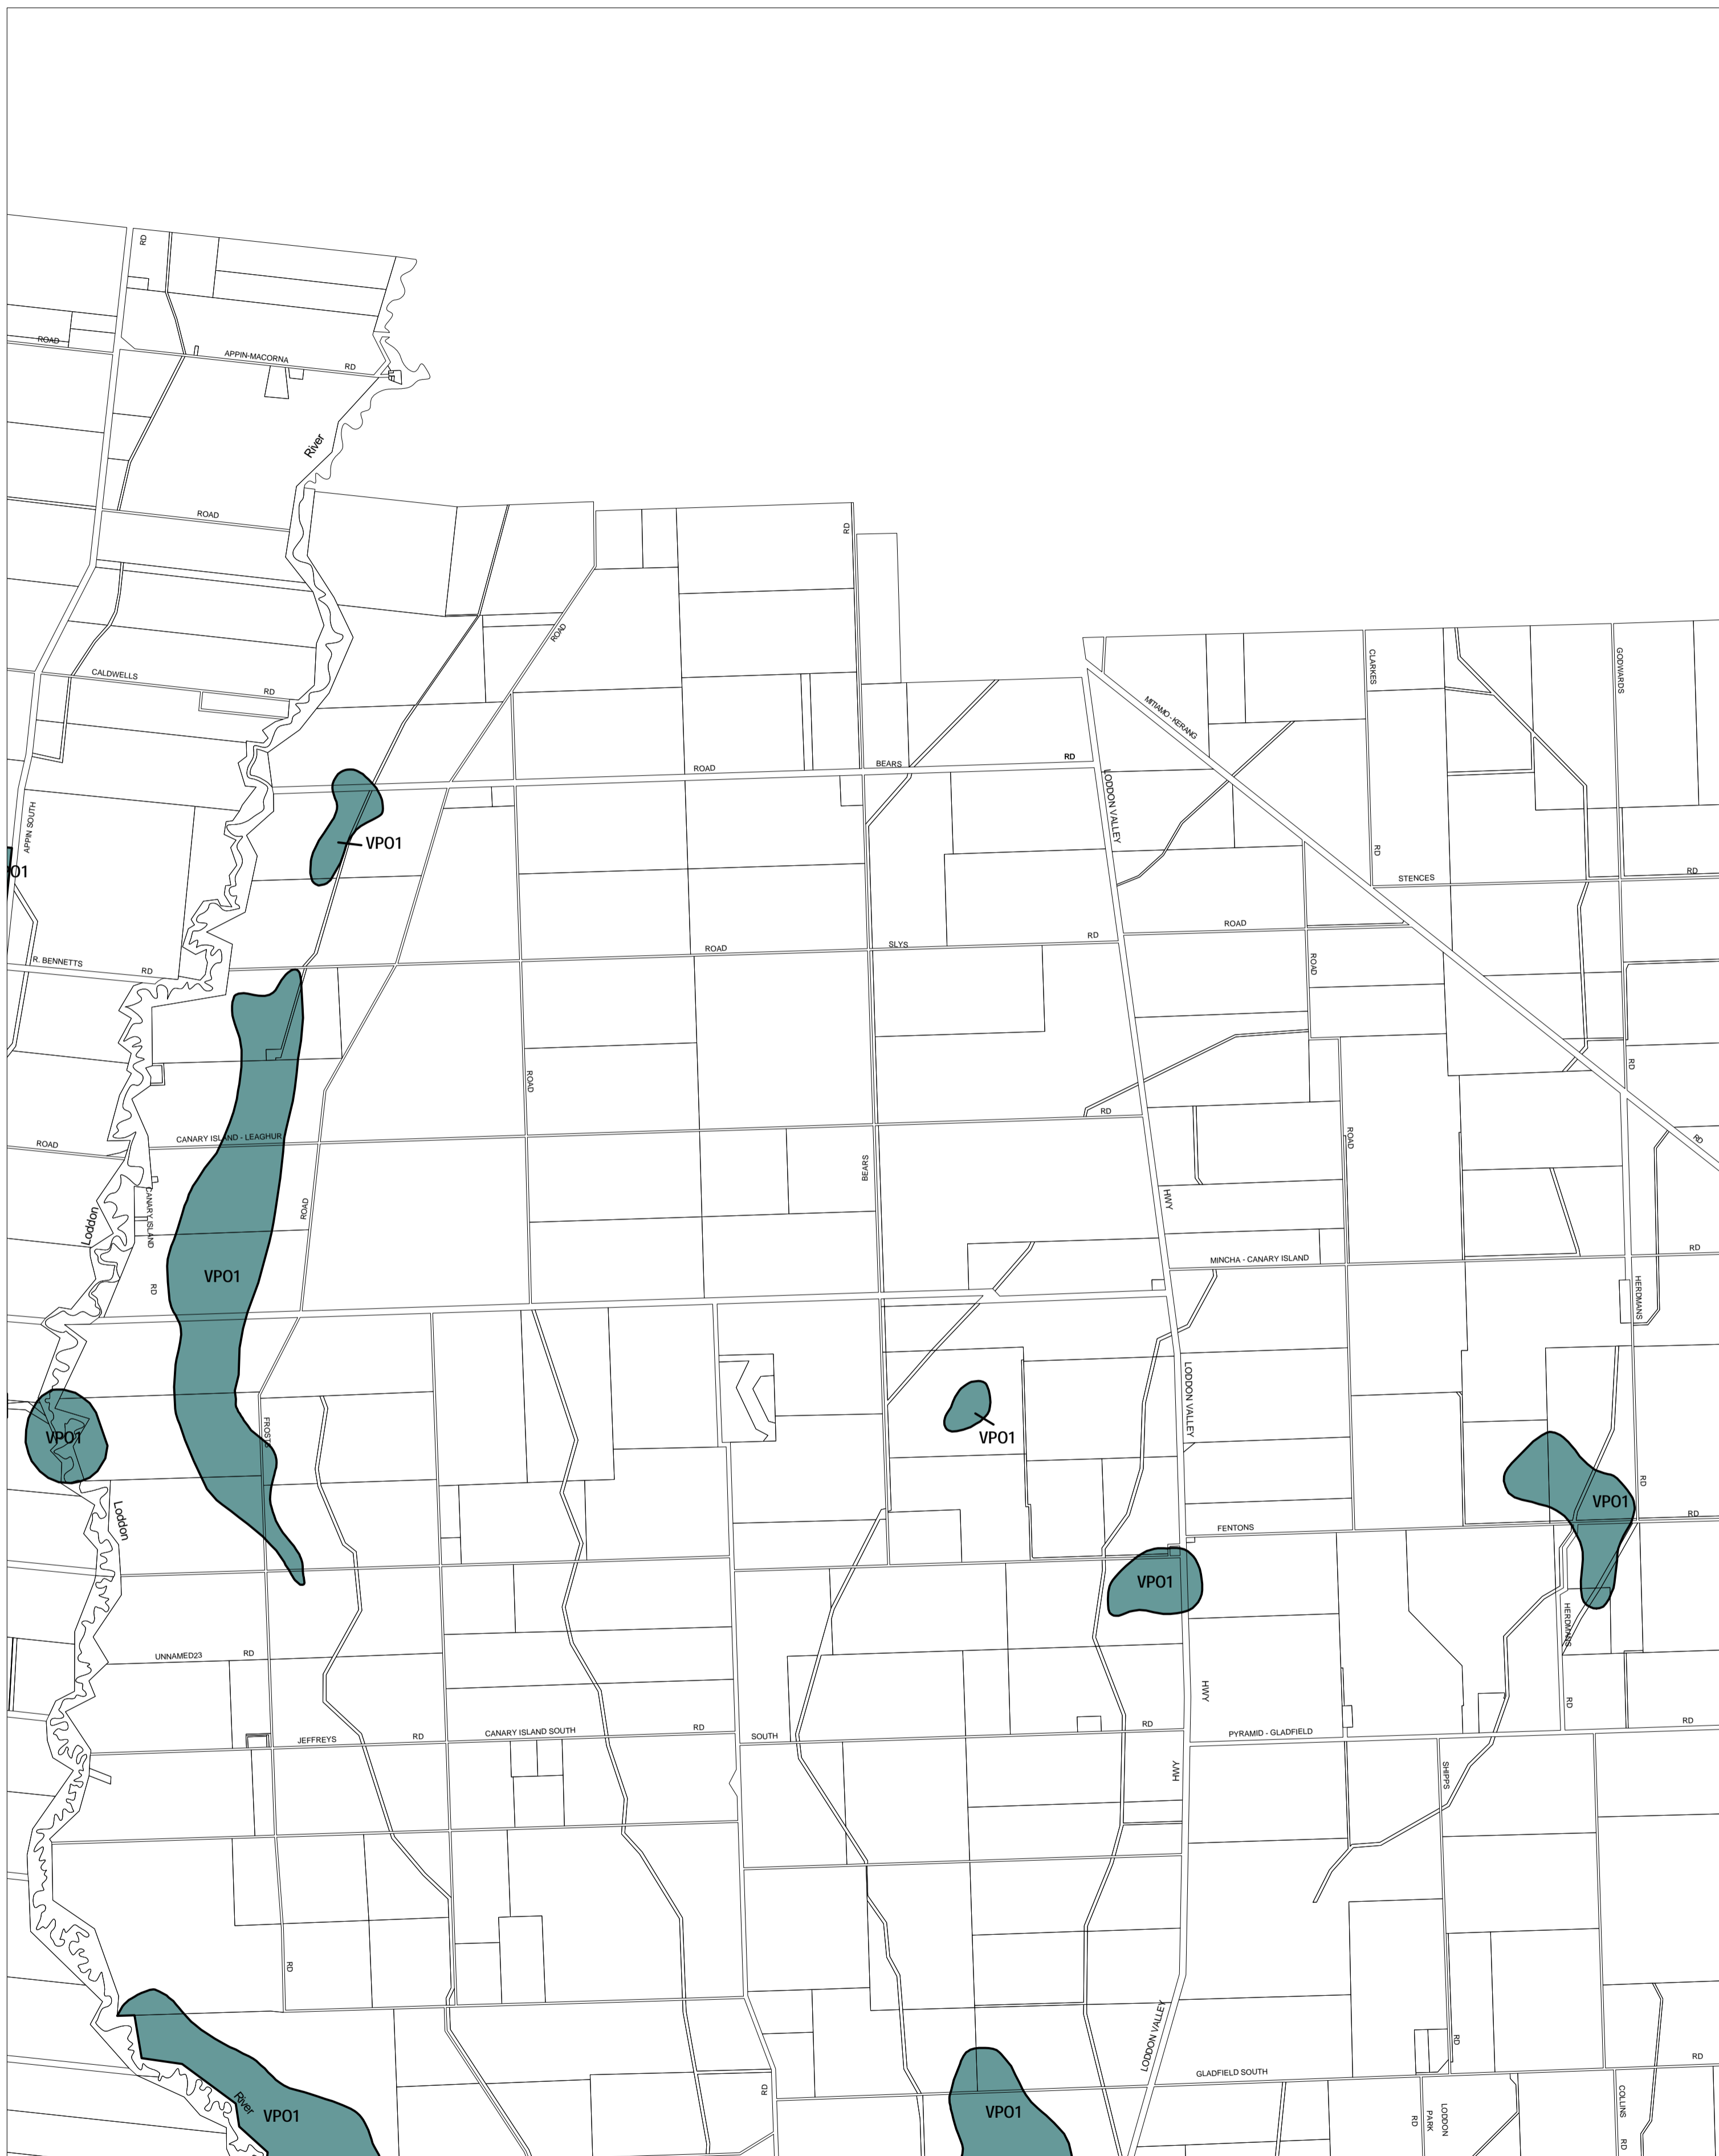

LODDON PLANNING SCHEME - LOCAL PROVISION

Overlays

VPO1 Vegetation Protection Overlay - Schedule 1

AUSTRALIAN MAP GRID ZONE 55

INDEX TO ADJOINING METRIC SERIES MAP

15	16	18	19	22	23
24	26	27	28	31	32
	33	34	35	38	
		39	40	41	

Printed: 2/10/2007