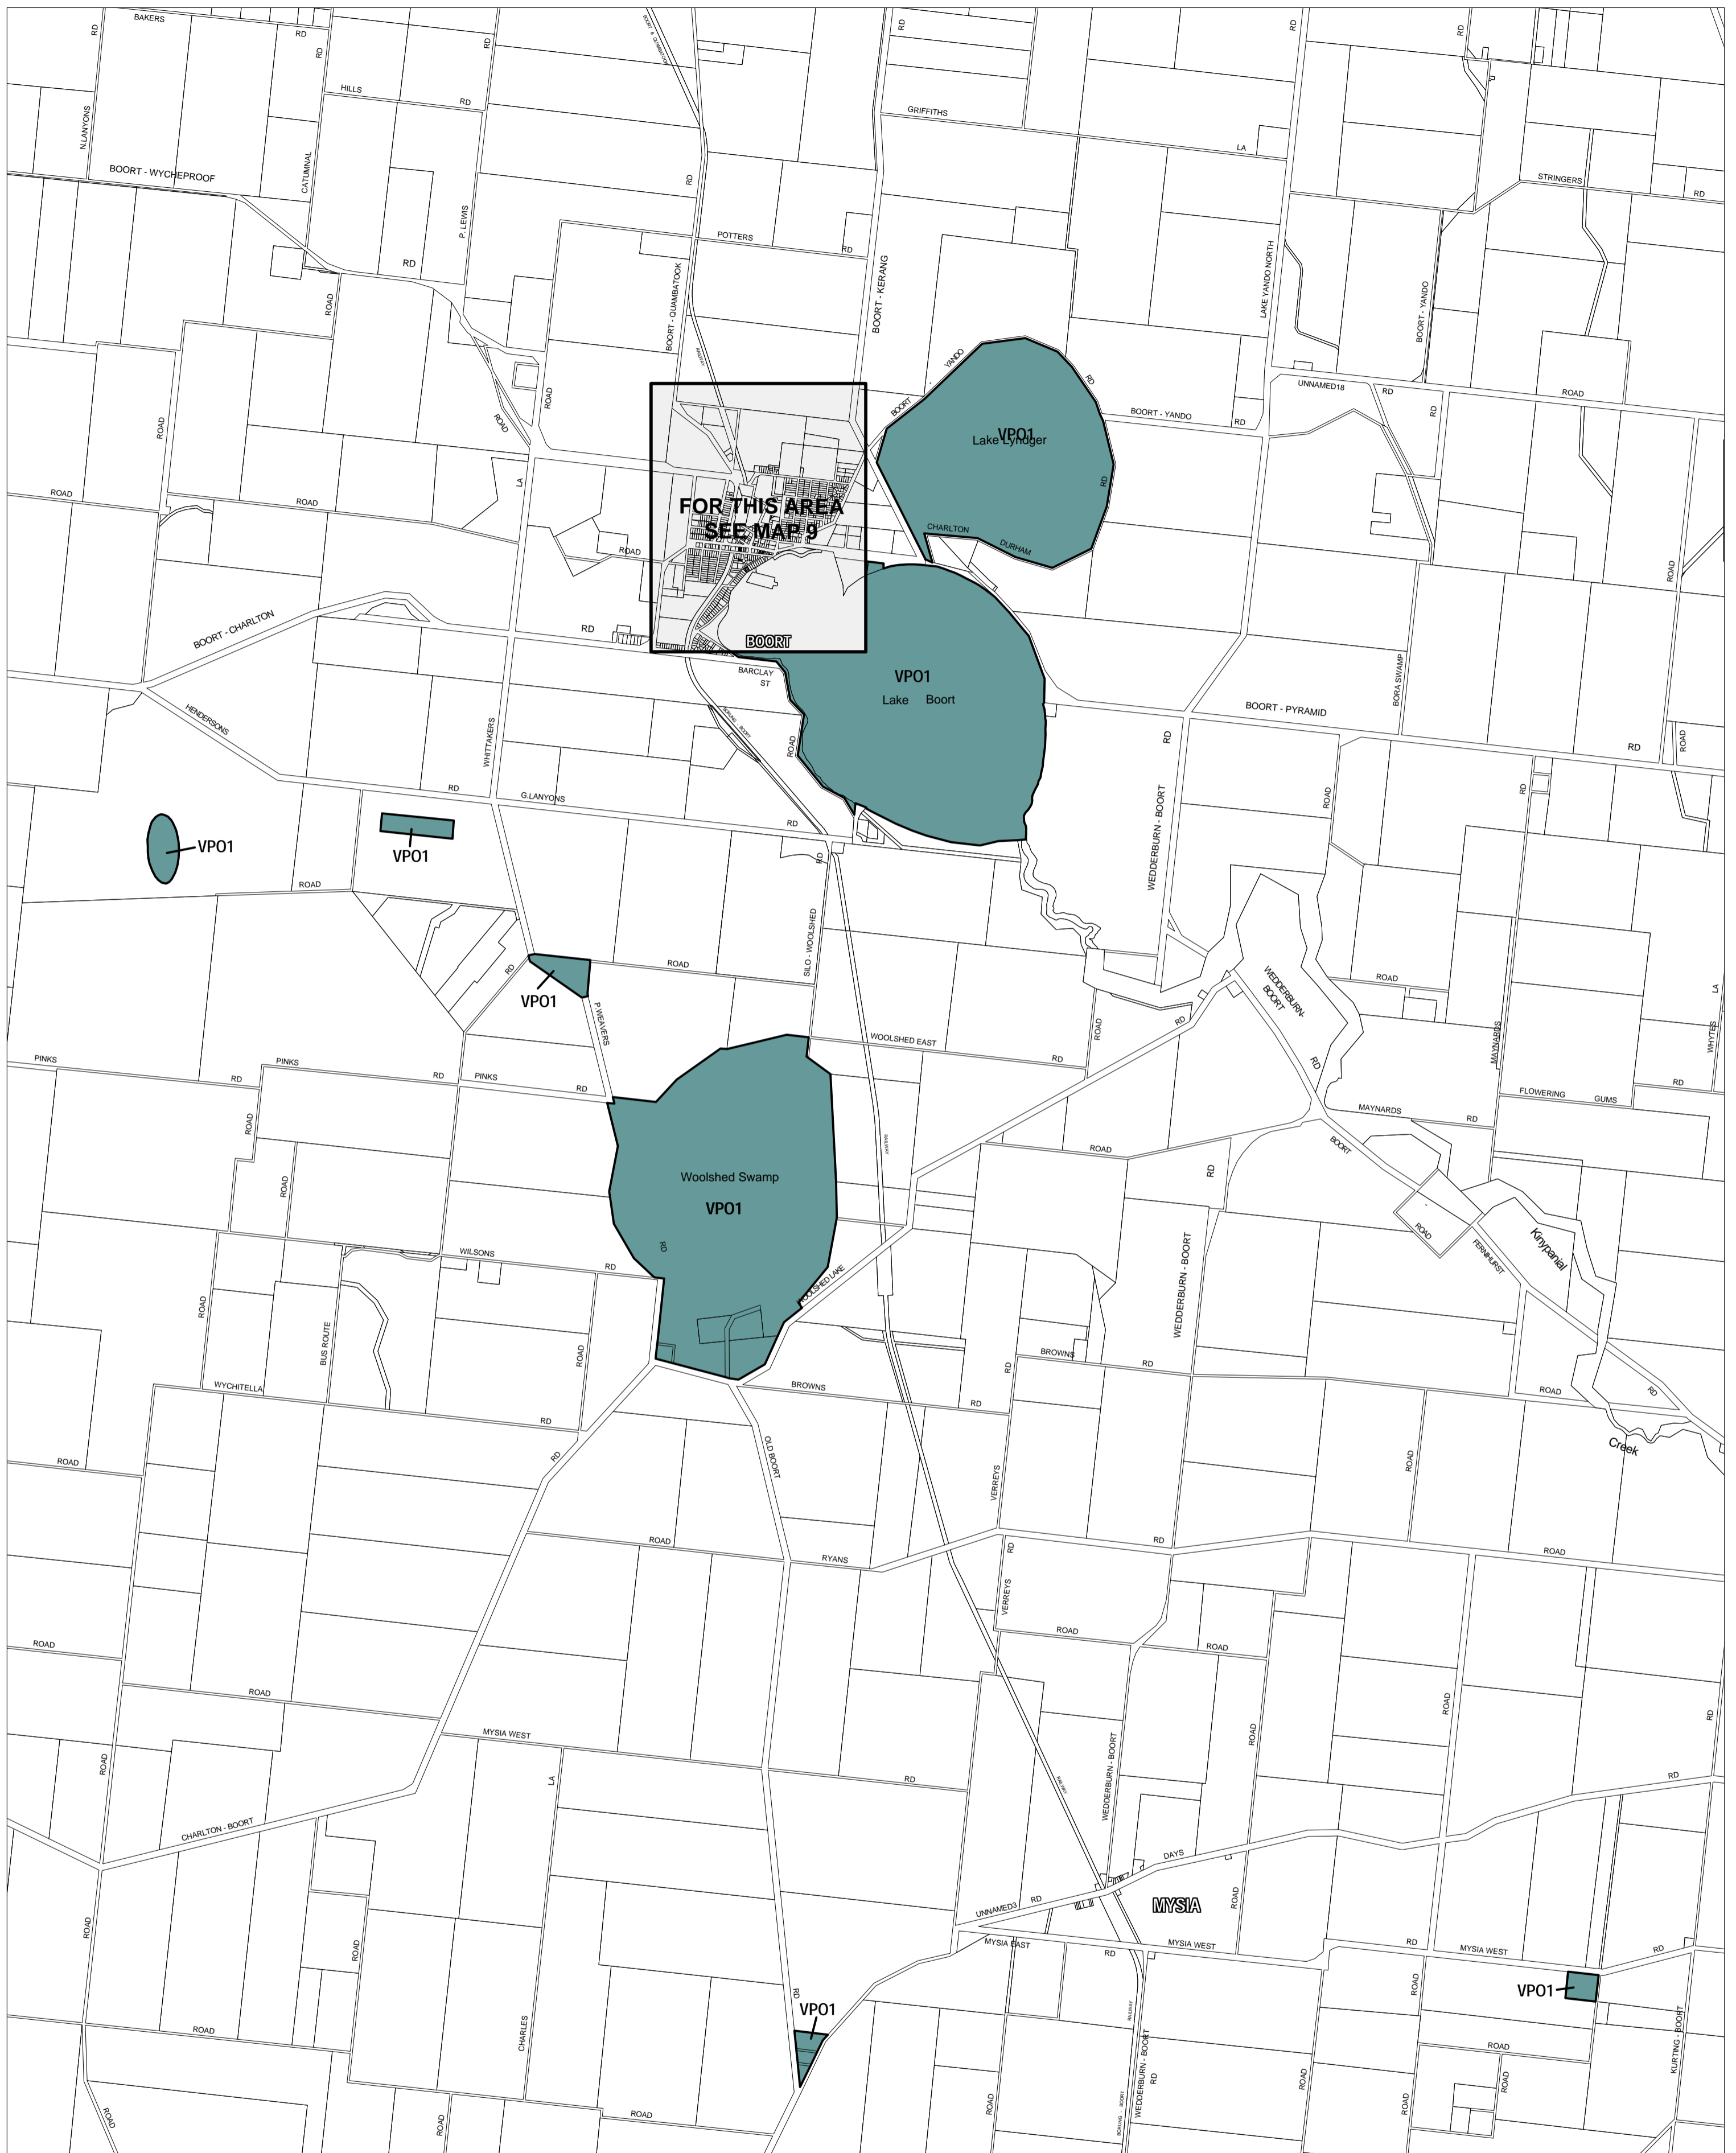

LODDON PLANNING SCHEME - LOCAL PROVISION

Overlays

VPO1 Vegetation Protection Overlay - Schedule 1

AUSTRALIAN MAP GRID ZONE 55

INDEX TO ADJOINING METRIC SERIES MAP

Printed: 2/10/2007