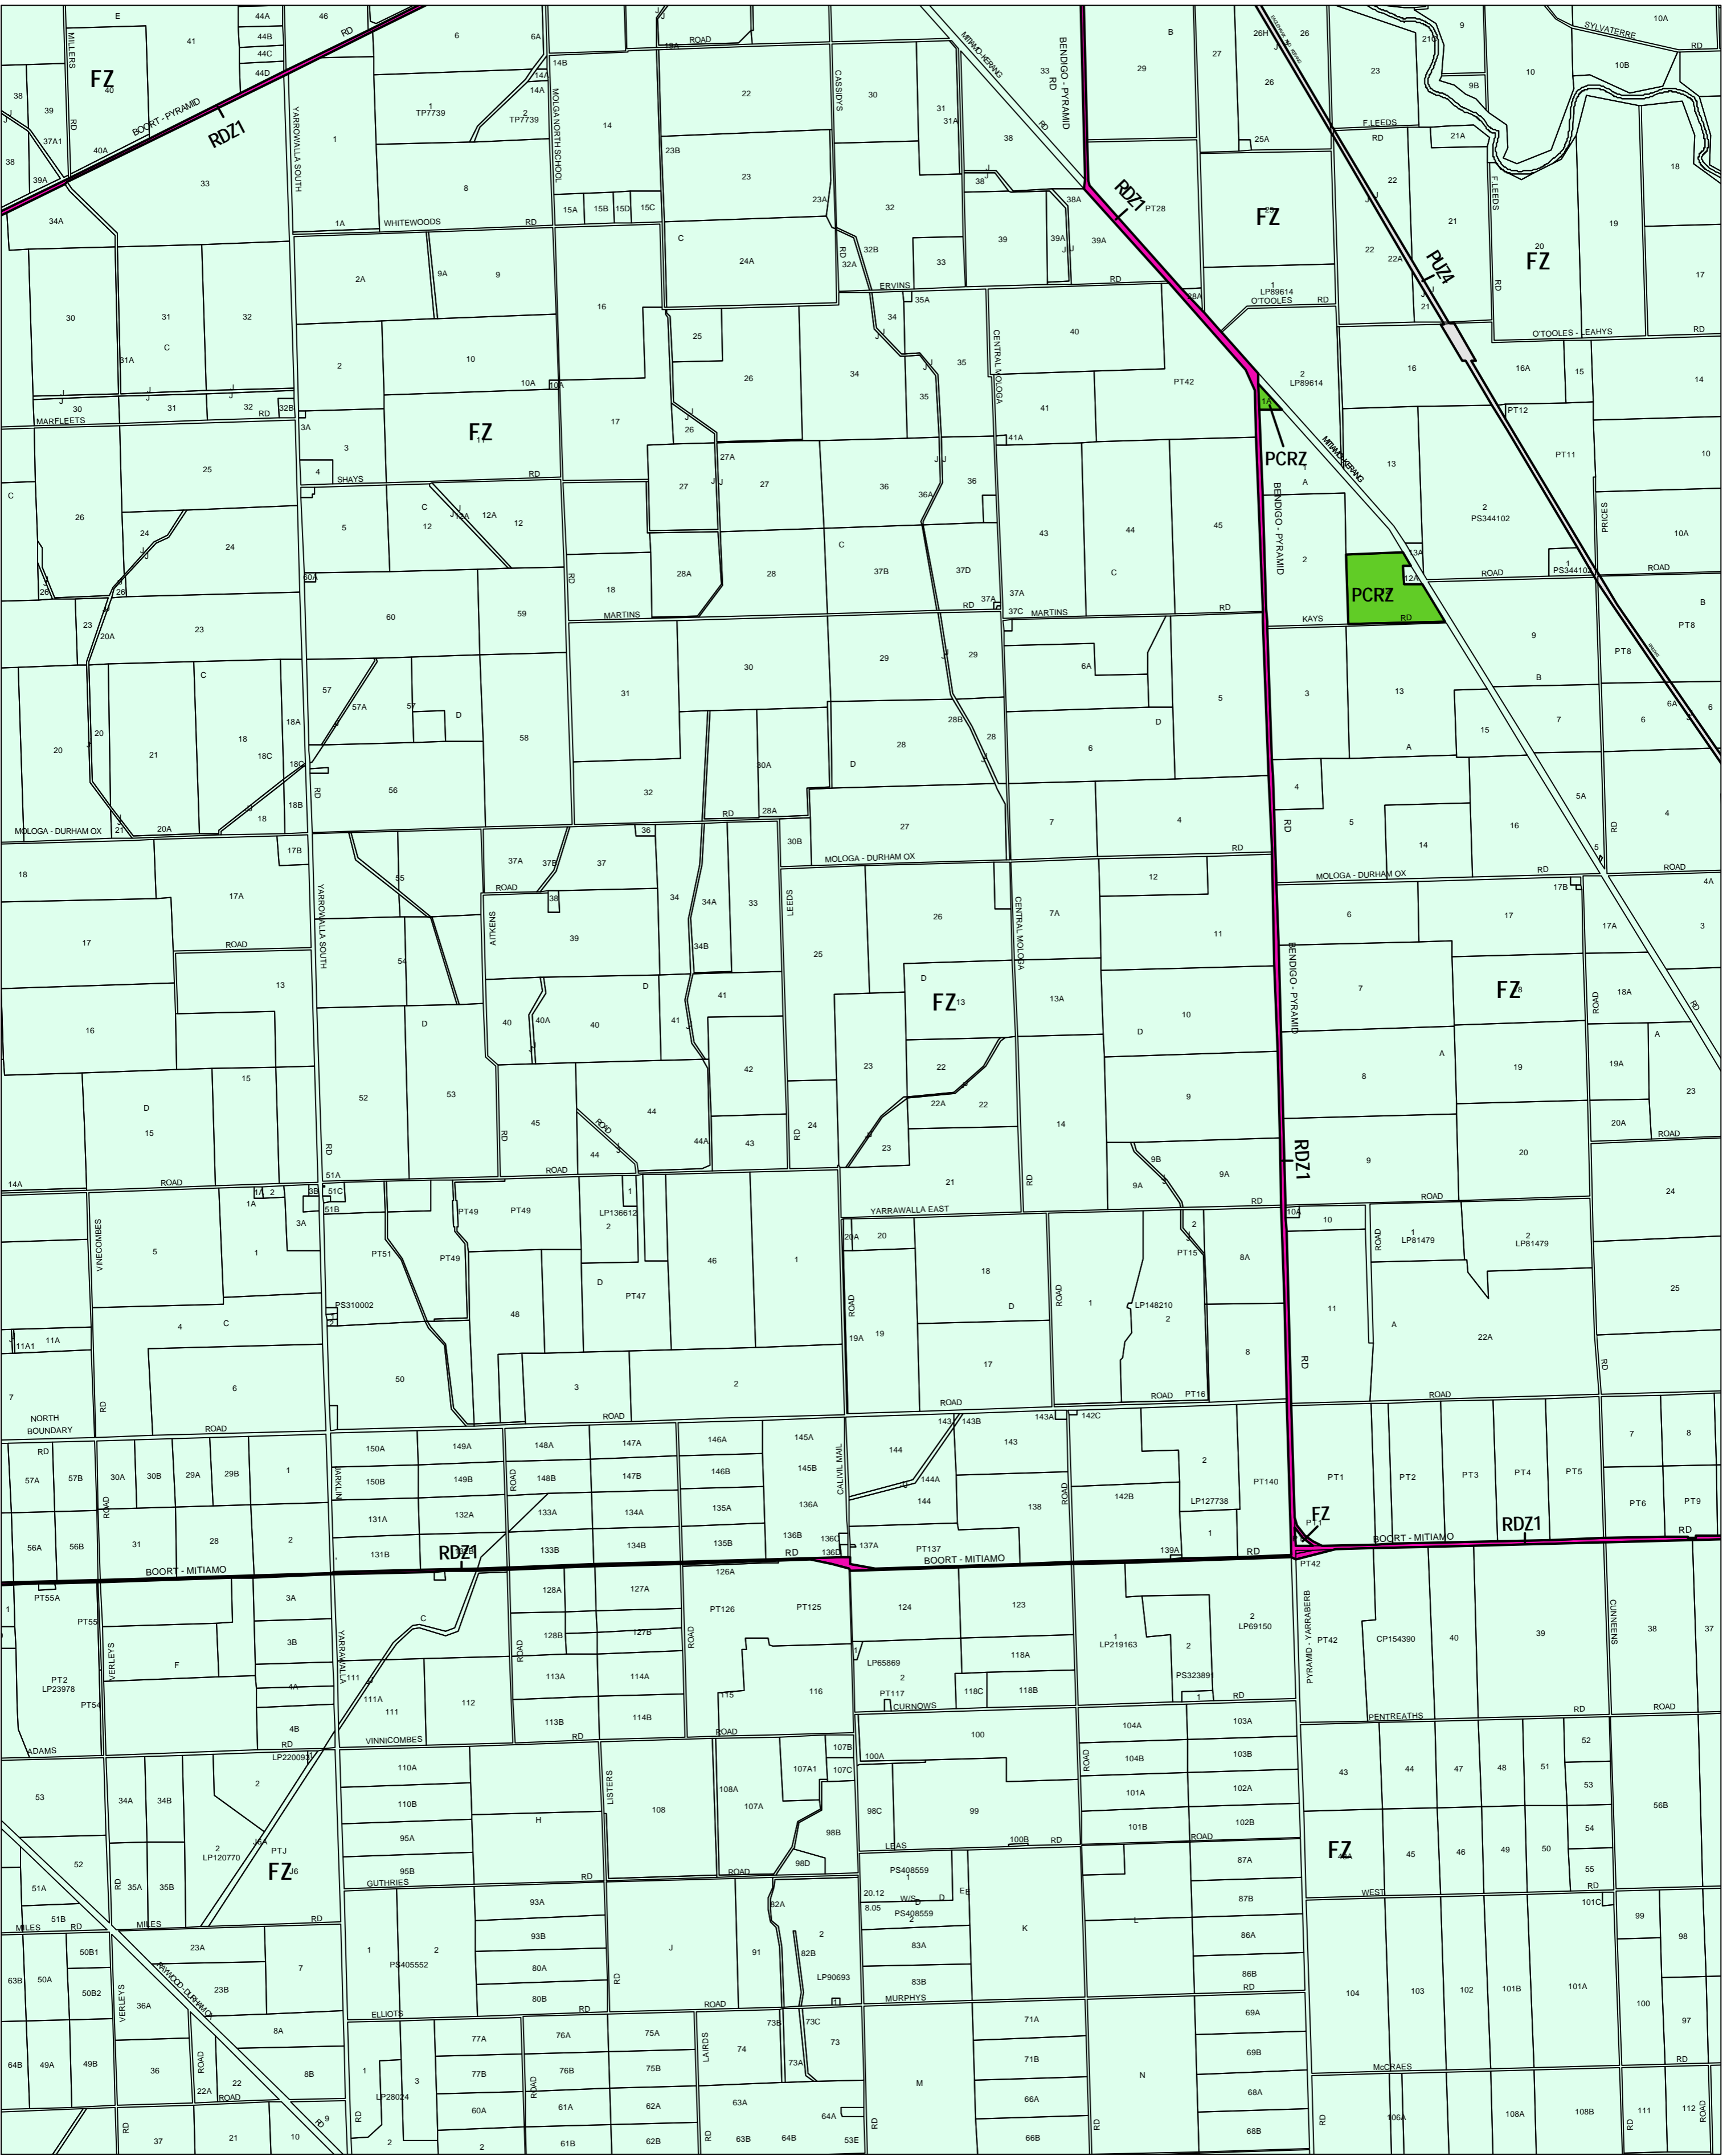

LODDON PLANNING SCHEME - LOCAL PROVISION

Public Land

- Public Conservation And Resource Zone
- Farming Zone
- Public Use Zone - Transport
- Road Zone - Category 1
- Rural Farming Zone

Printed: 4/7/2007

AMENDMENT C20

ZONES

MAP No 12