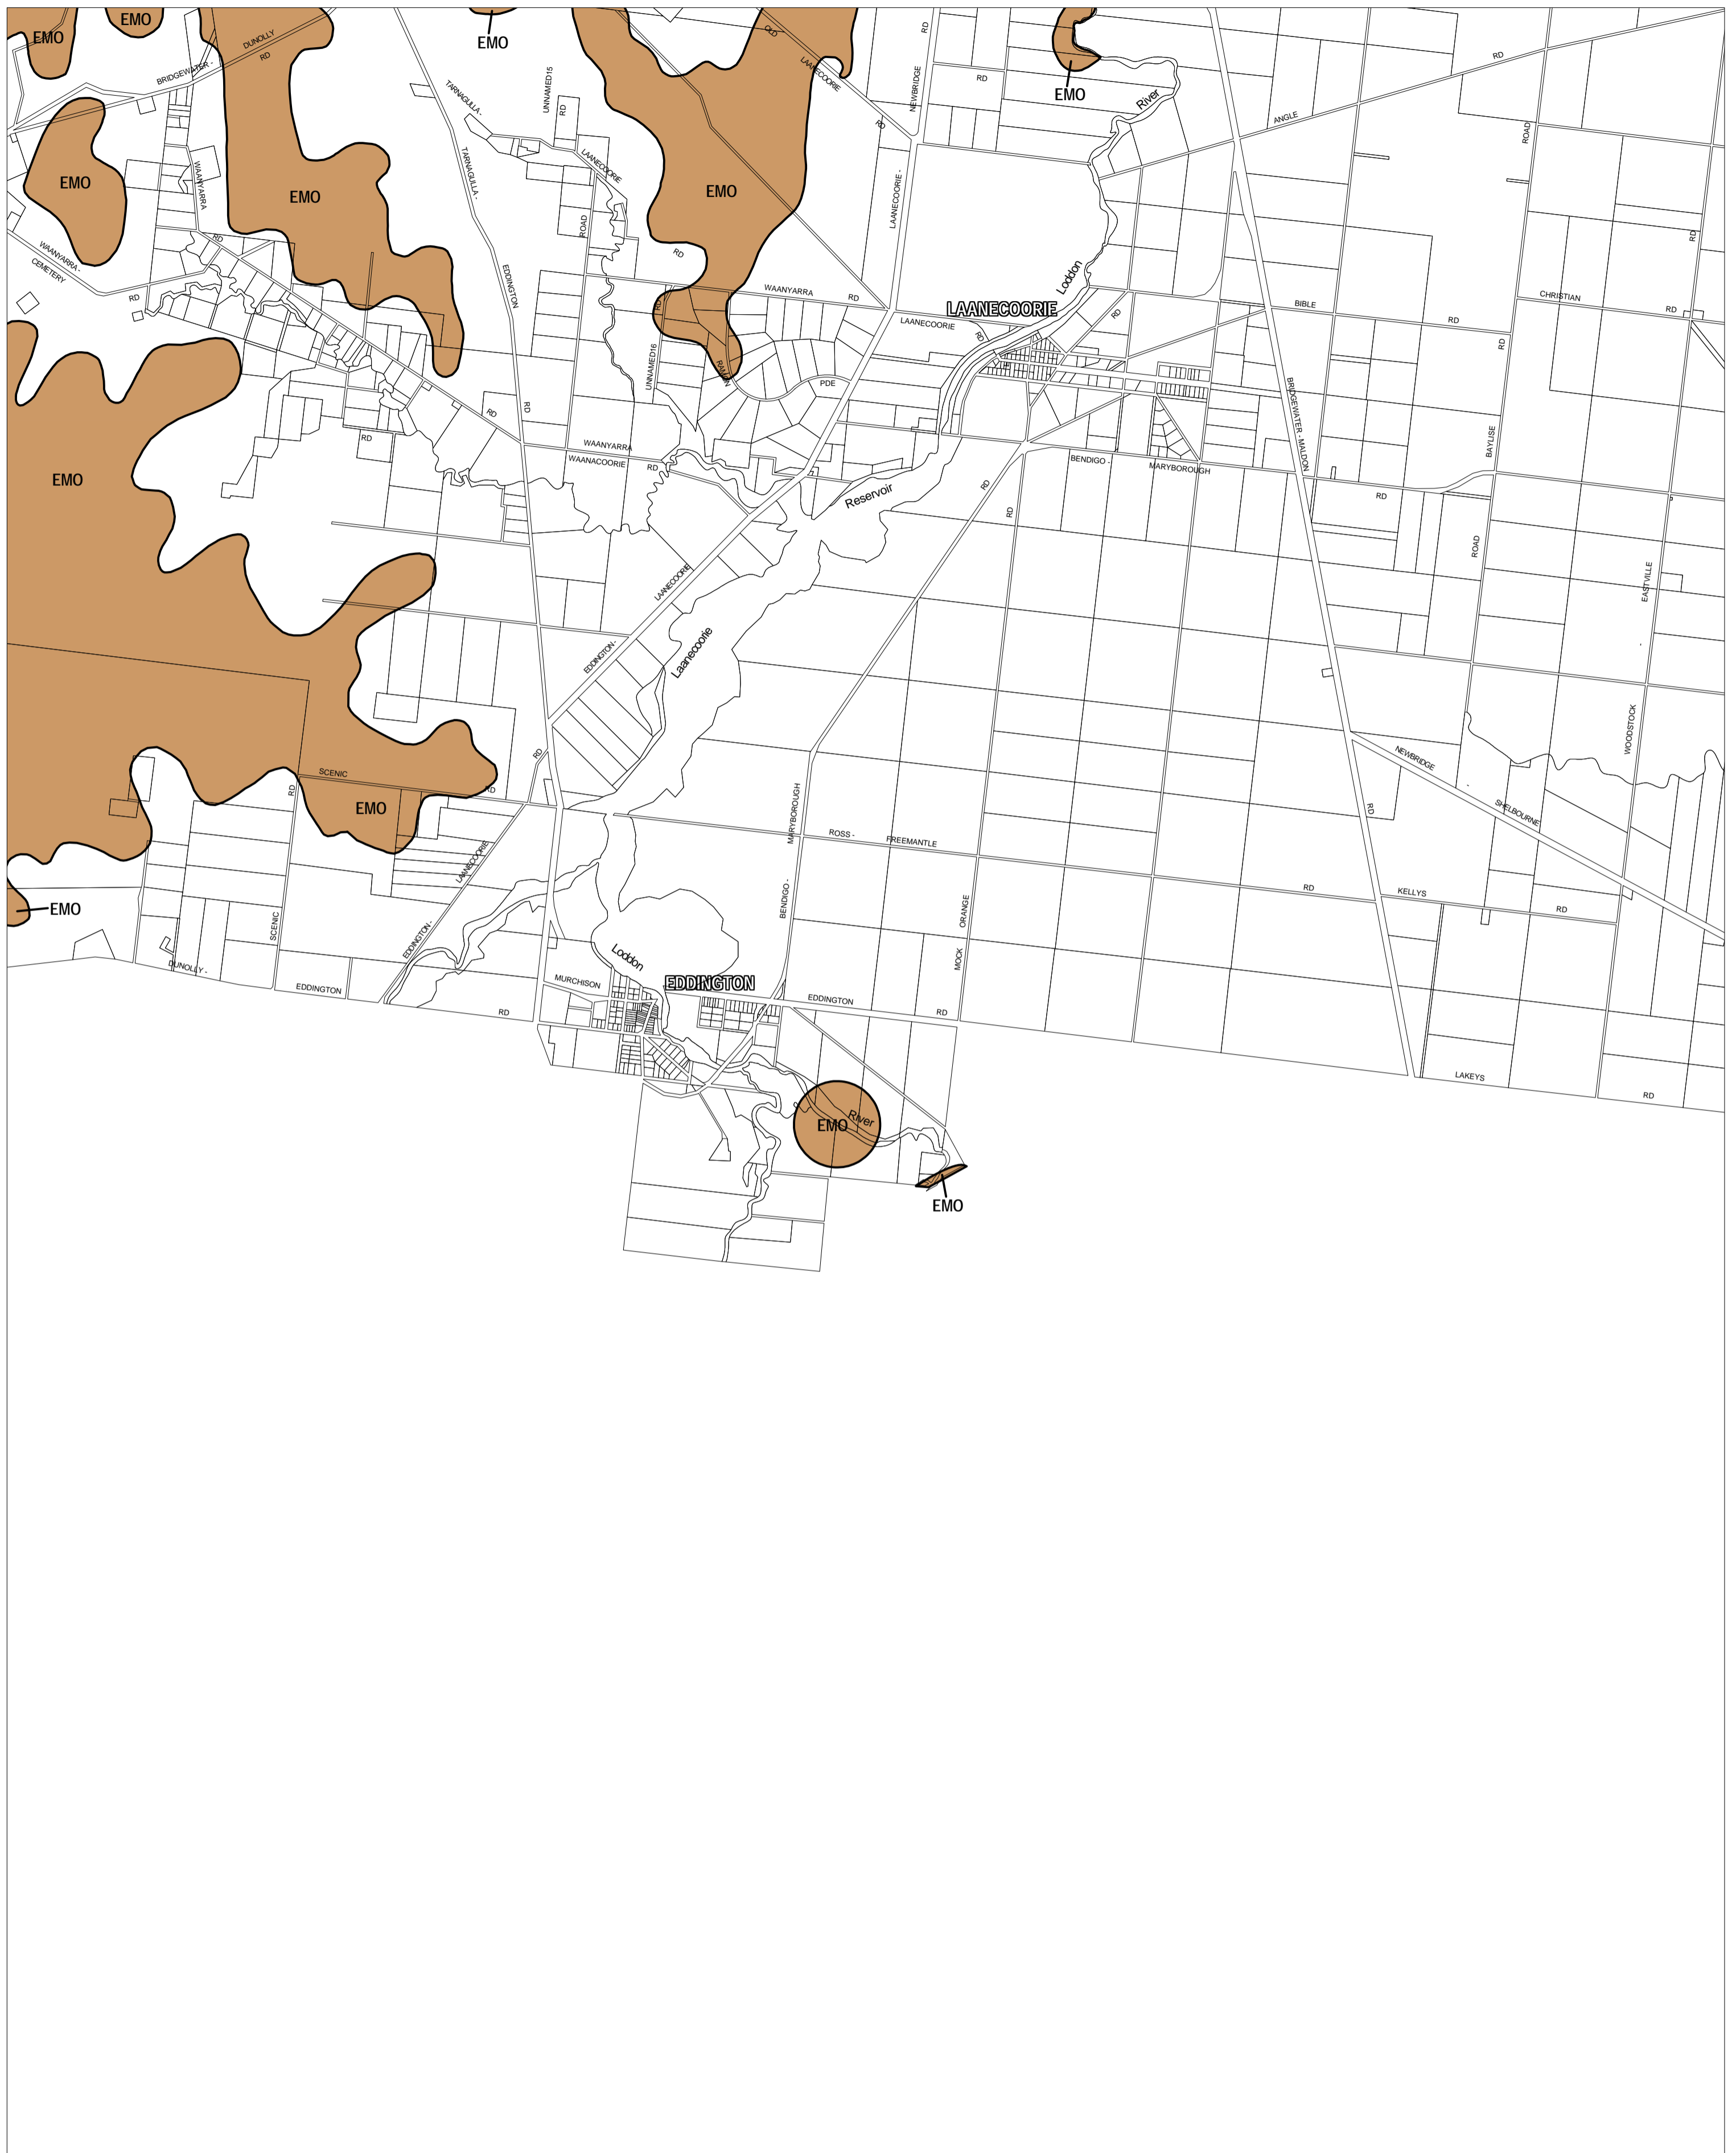

LODDON PLANNING SCHEME - LOCAL PROVISION

Overlays

EMO Erosion Management Overlay

AUSTRALIAN MAP GRID ZONE 55

INDEX TO ADJOINING METRIC SERIES MAP

Printed: 1/10/2007