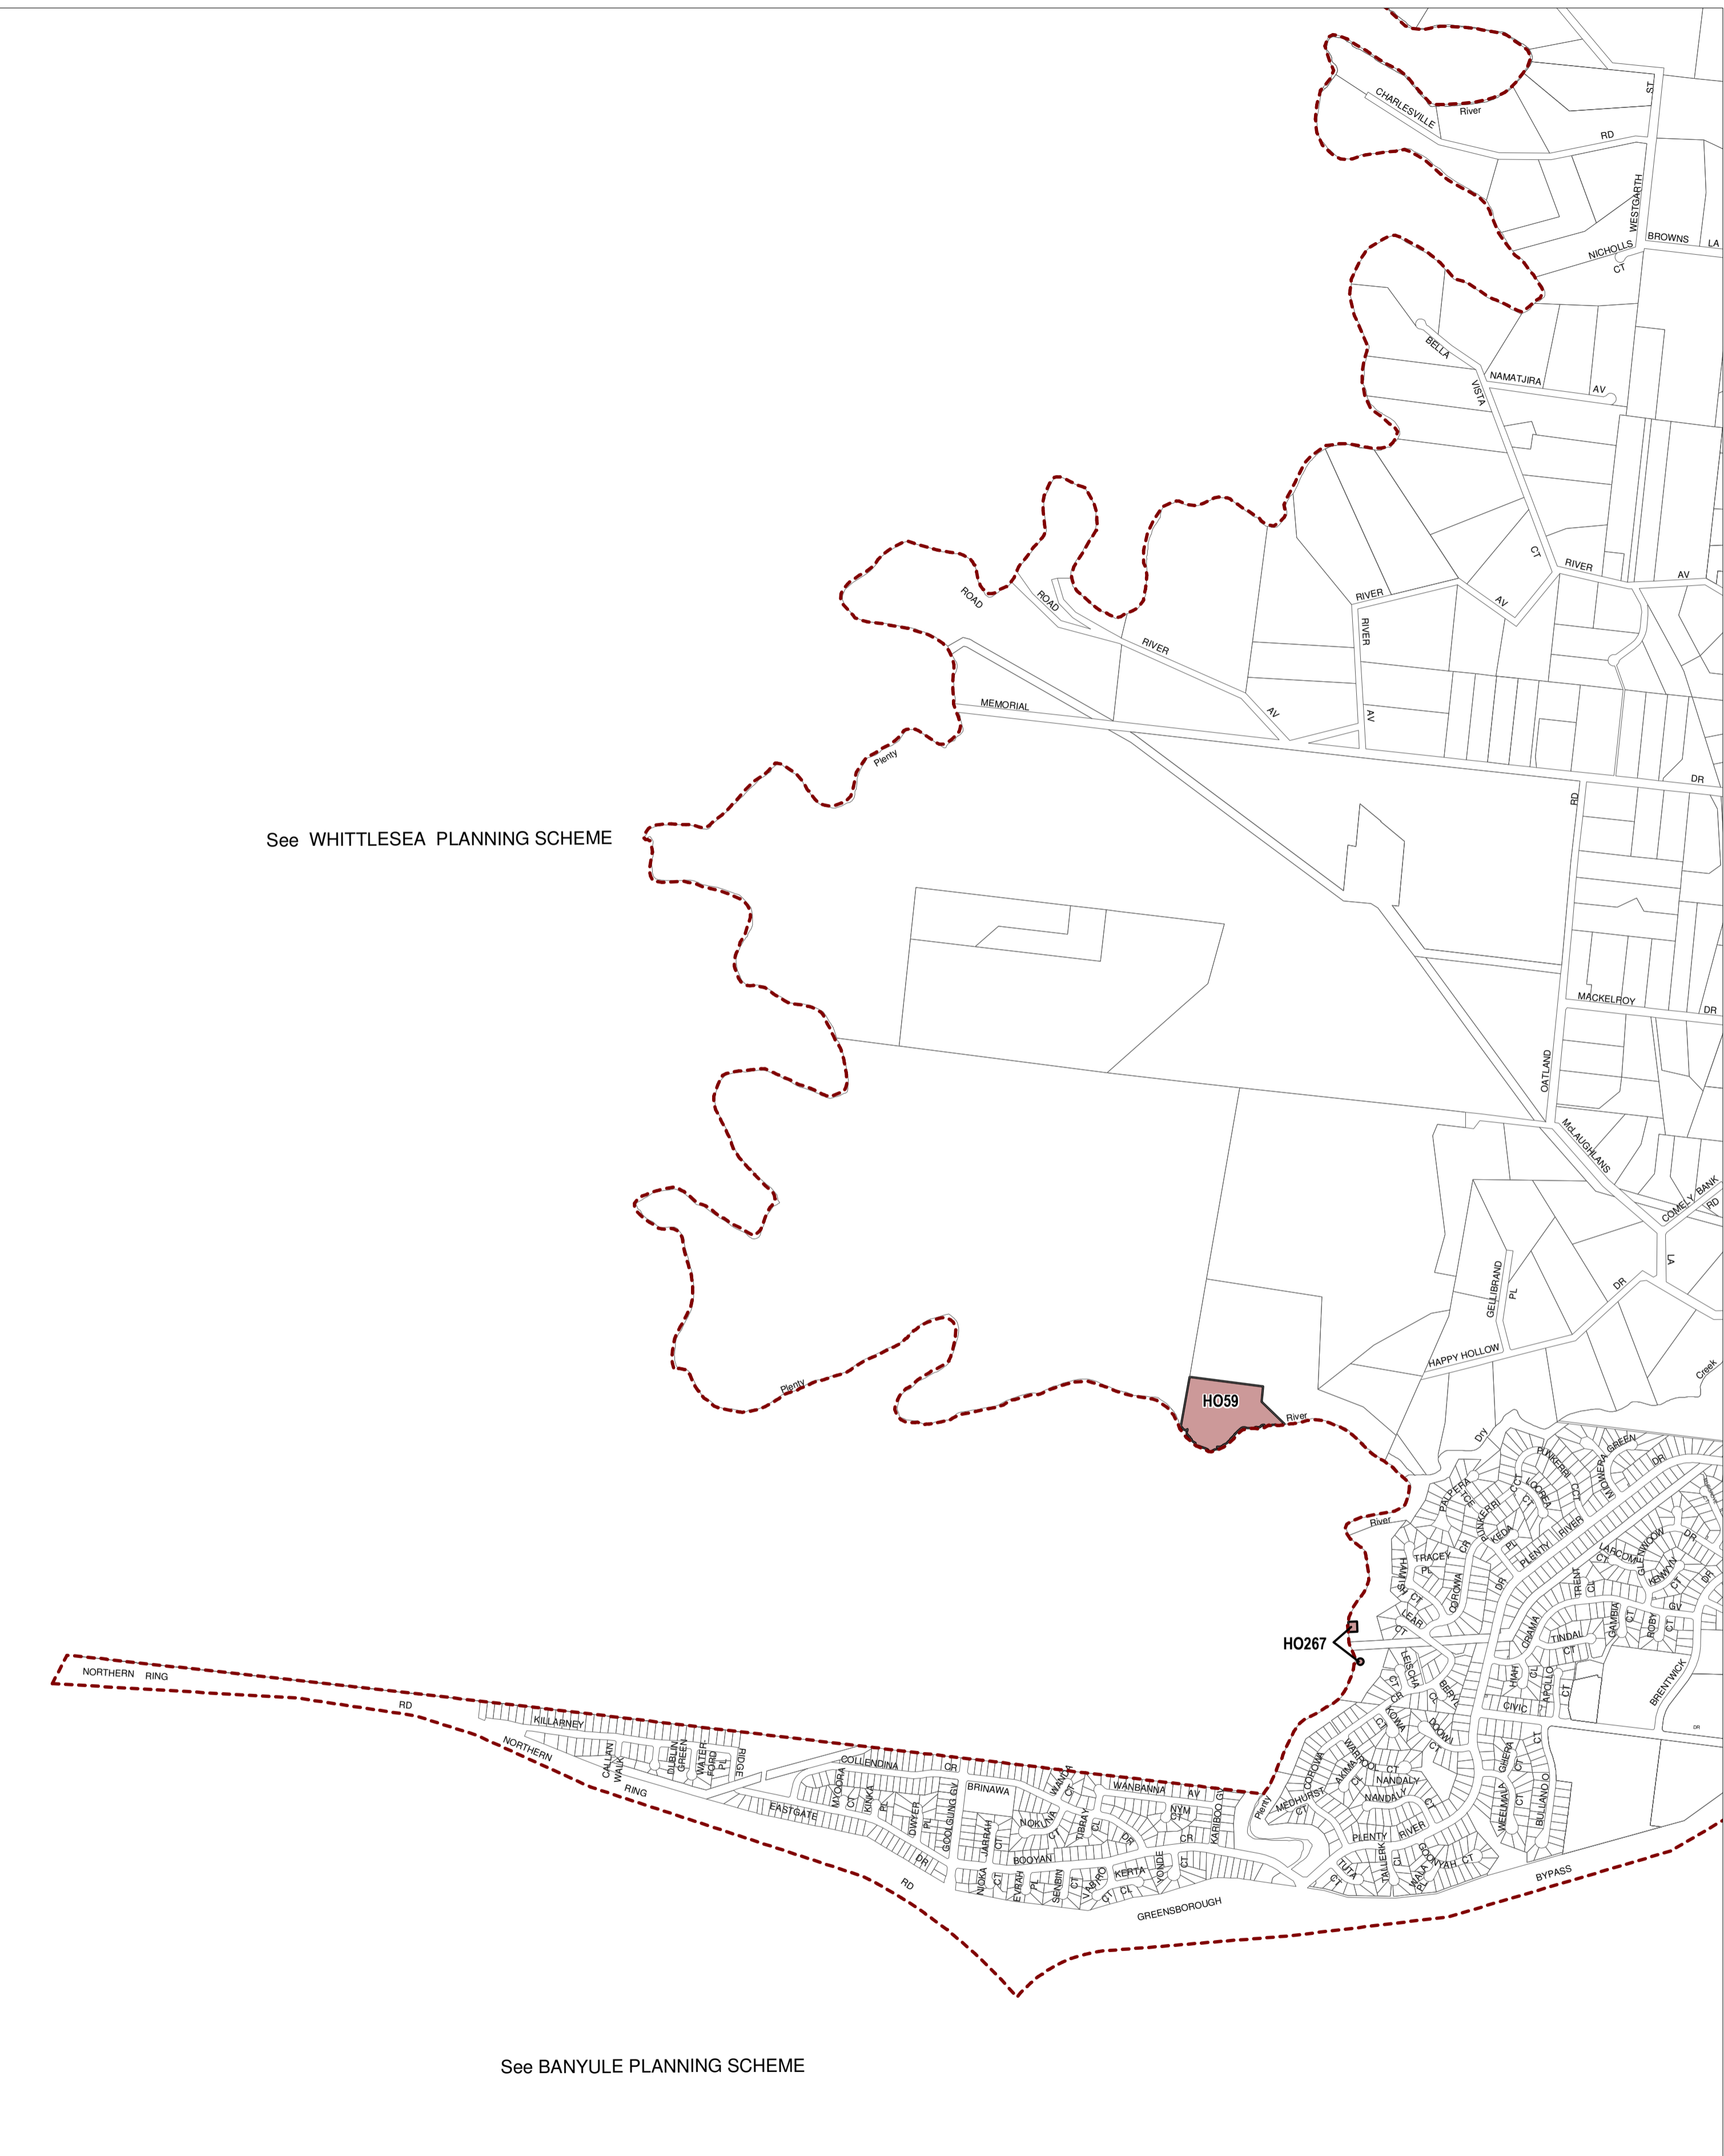

NILLUMBIK PLANNING SCHEME - LOCAL PROVISION

Overlays

HO Heritage Overlay

AUSTRALIAN MAP GRID ZONE 55

INDEX TO ADJOINING METRIC SERIES MAP

Printed: 8/2/2013

AMENDMENT C78PT1

HERITAGE OVERLAY

MAP No 8HO