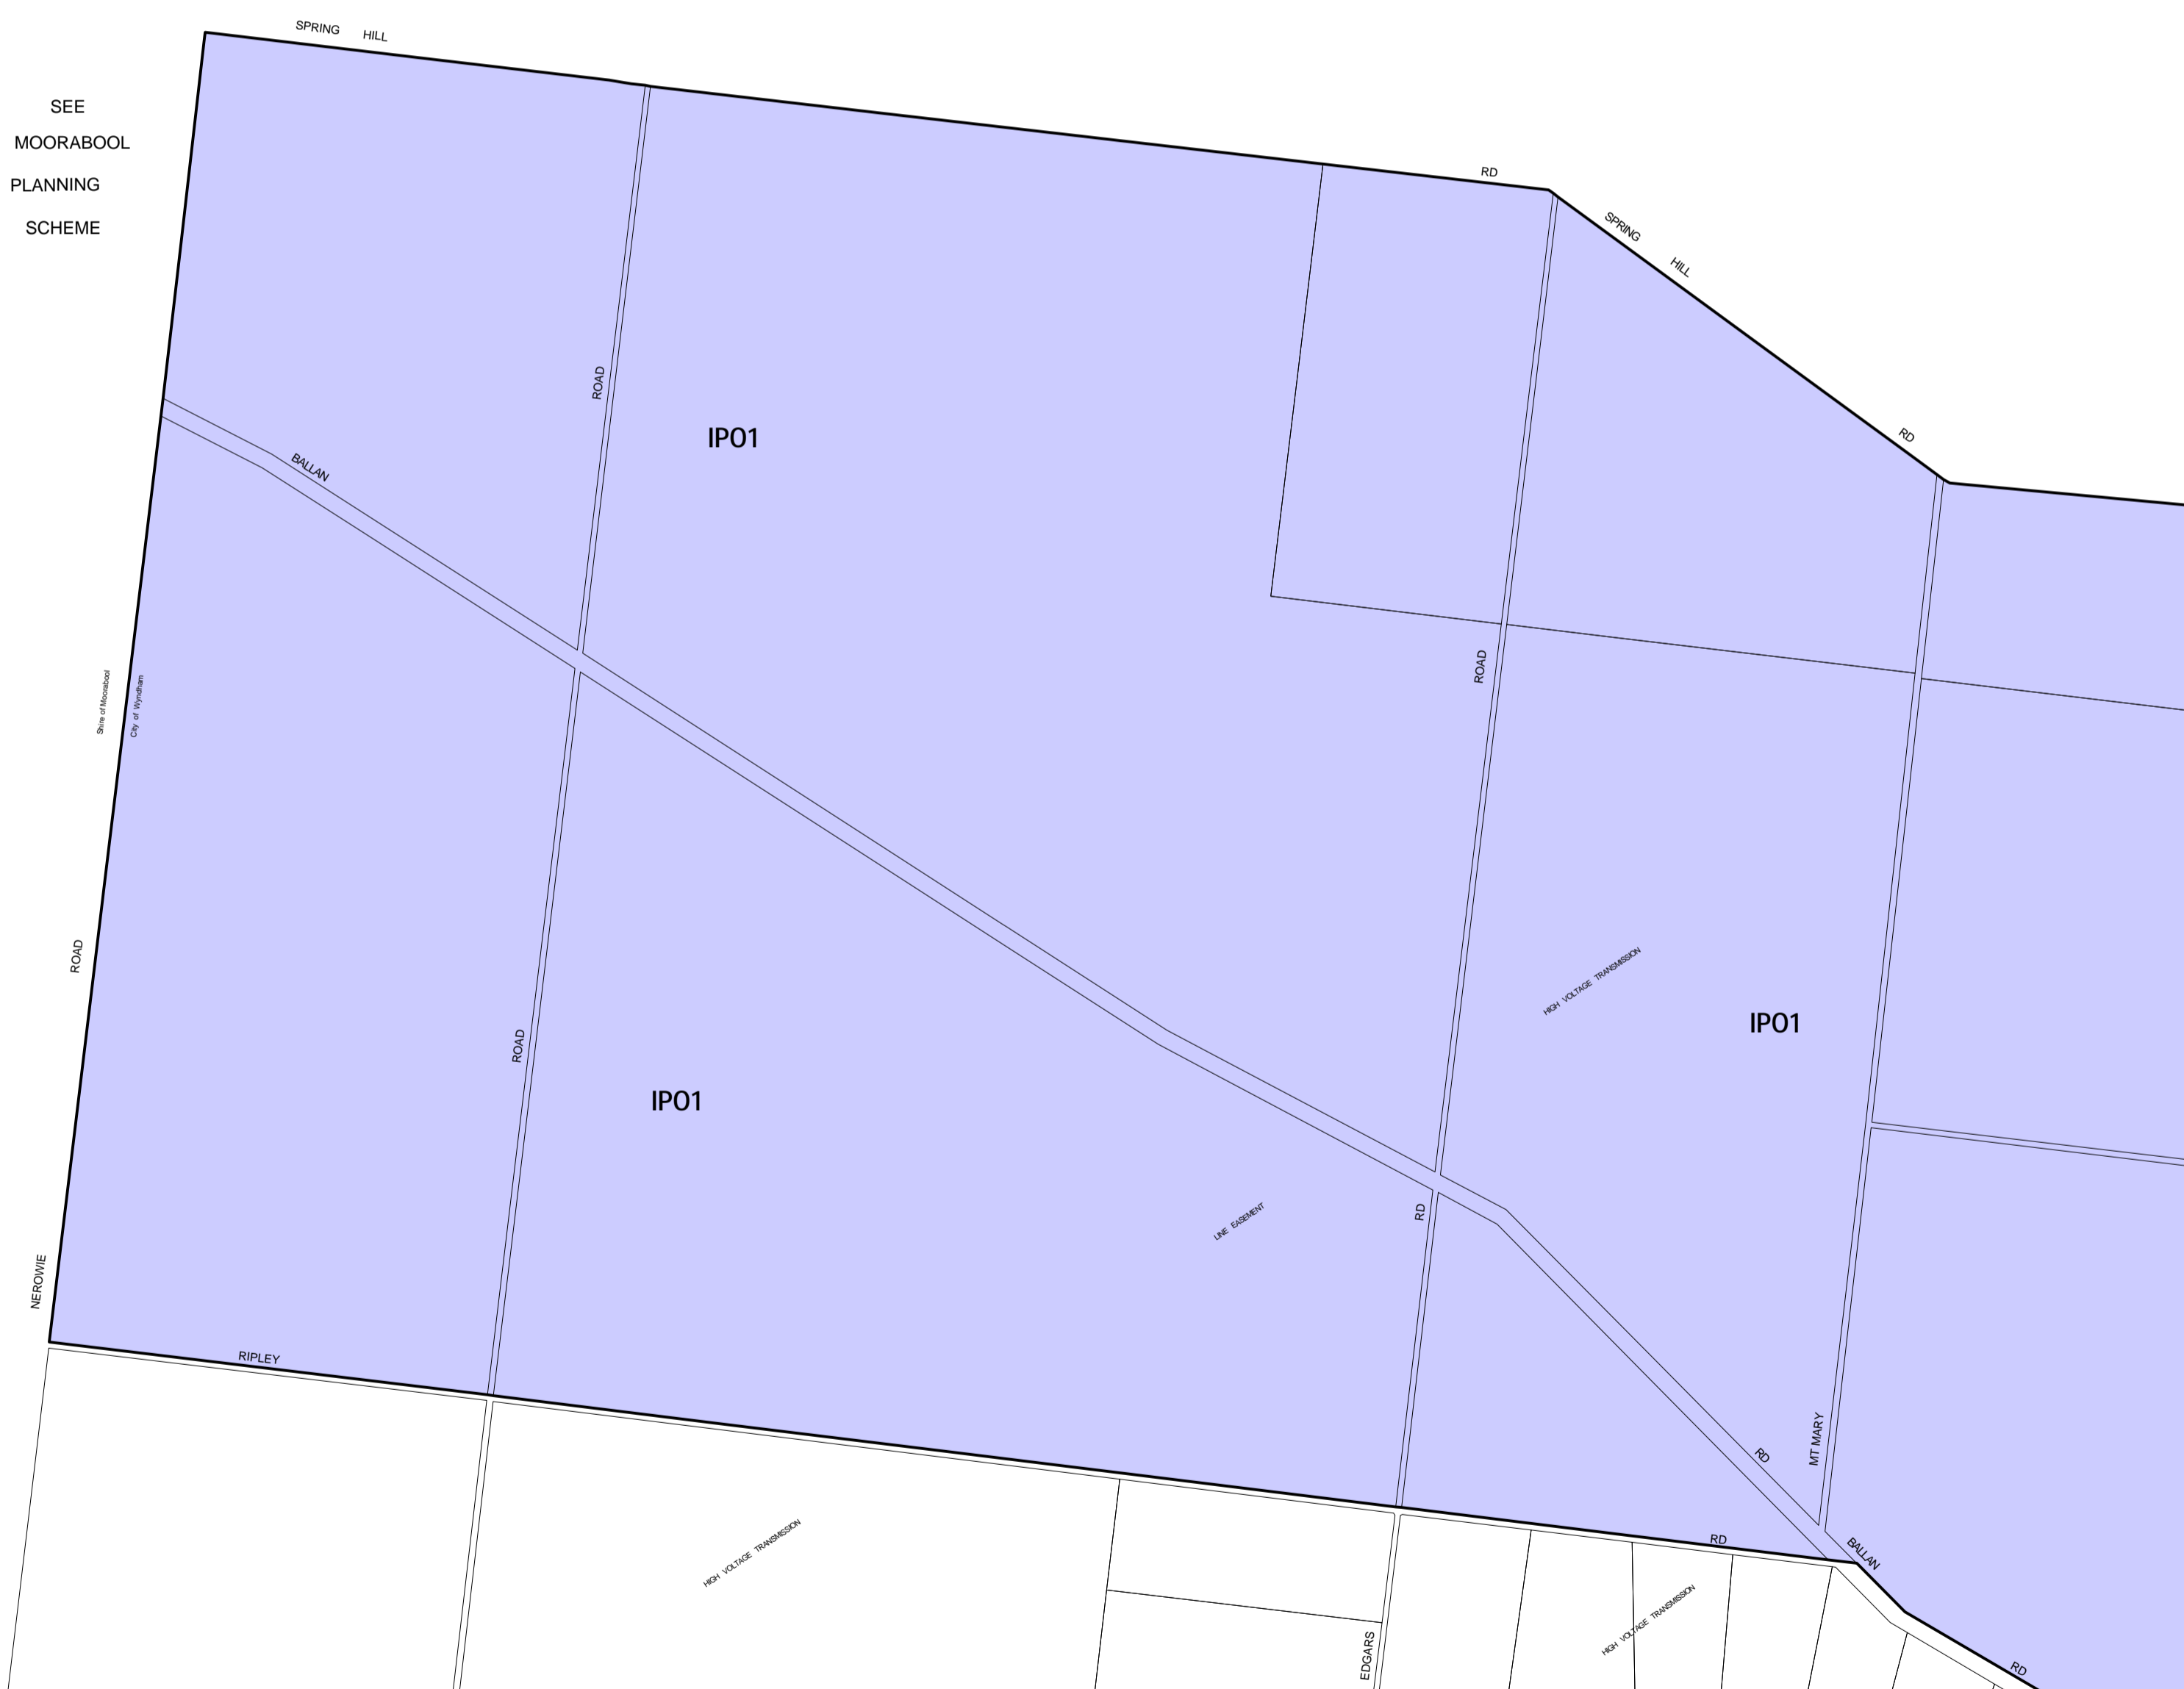

WYNDHAM PLANNING SCHEME - LOCAL PROVISION

SEE MELTON PLANNING SCHEME

Overlays
IPO1 Incorporated Plan Overlay - Schedule 1

AUSTRALIAN MAP GRID ZONE 55

Printed: 22/8/2007

AMENDMENT C20