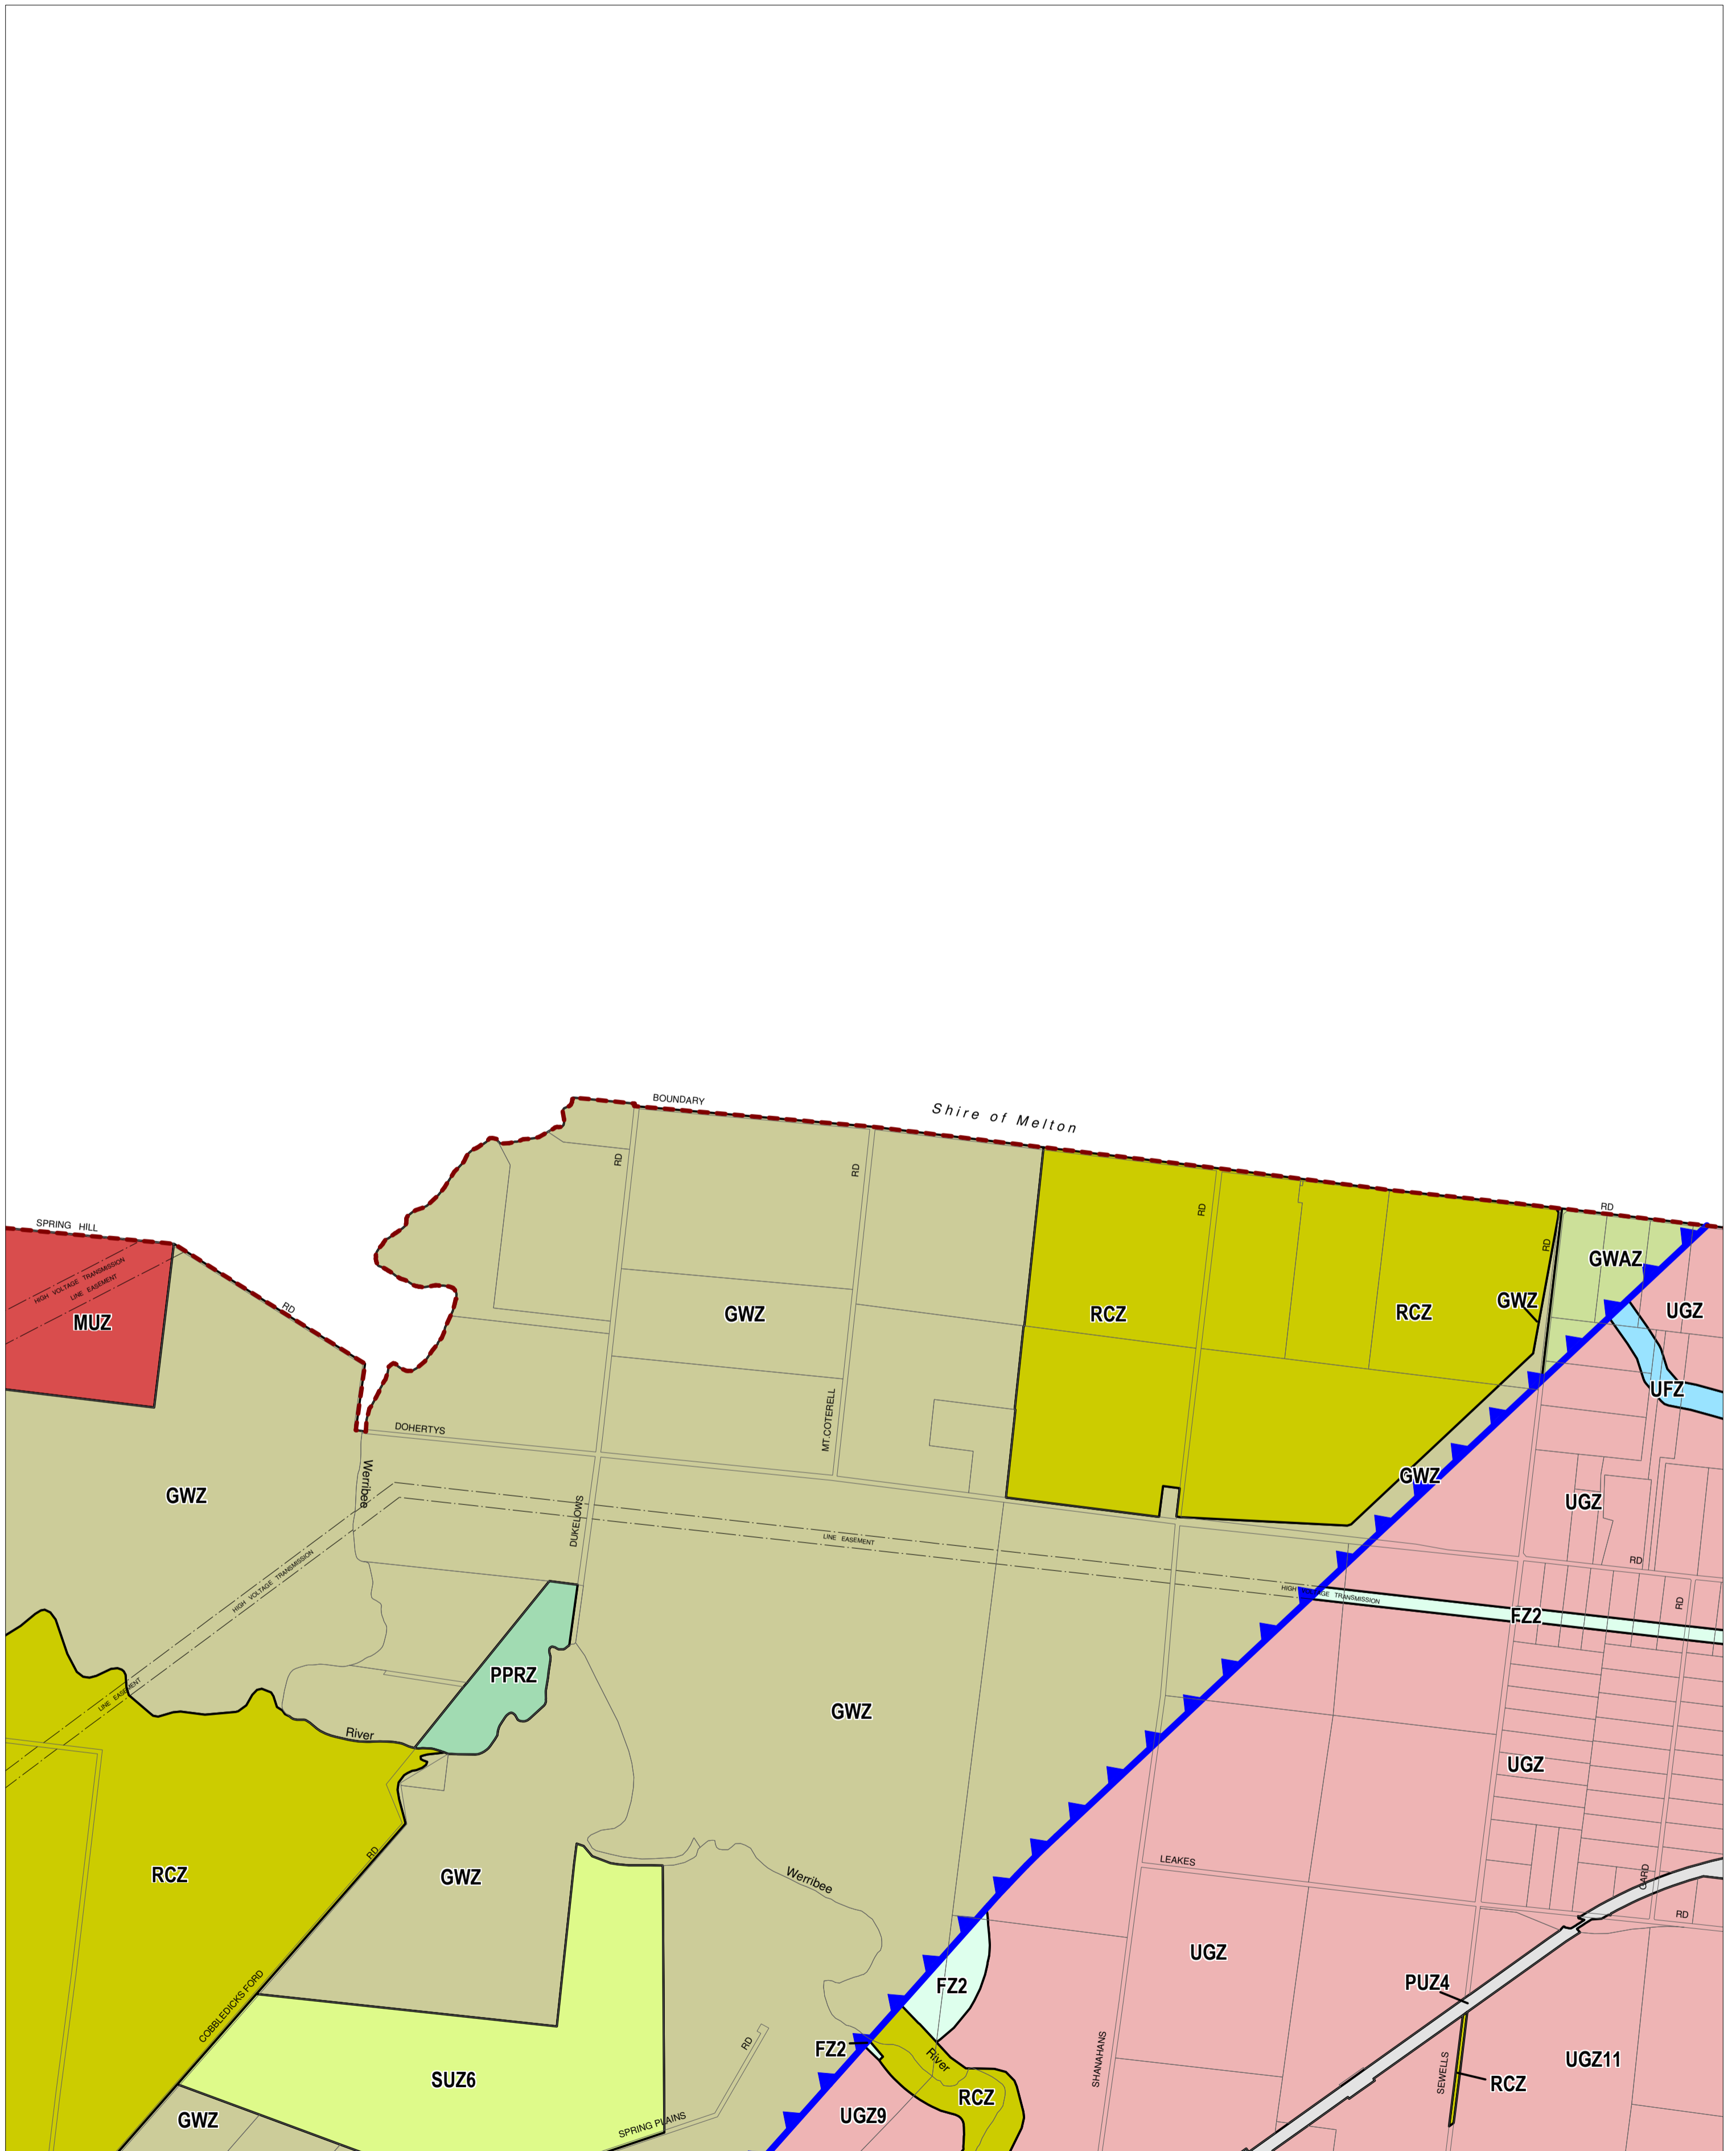

WYNDHAM PLANNING SCHEME - LOCAL PROVISION

Public Land	UFZ Urban Floodway Zone
PPRZ Public Park And Recreation Zone	UGZ Urban Growth Zone
PUZ4 Public Use Zone - Transport	UGZ11 Urban Growth Zone - Schedule 11
Residential	UGZ9 Urban Growth Zone - Schedule 9
MUZ Mixed Use Zone	
Rural	
FZ2 Farming Zone - Schedule 2	
GWAZ Green Wedge A Zone	
GWZ Green Wedge Zone	
RCZ Rural Conservation Zone	
Special Purpose	
SUZ6 Special Use Zone - Schedule 6	

AUSTRALIAN MAP GRID ZONE 55

Printed: 7/11/2014

AMENDMENT 176