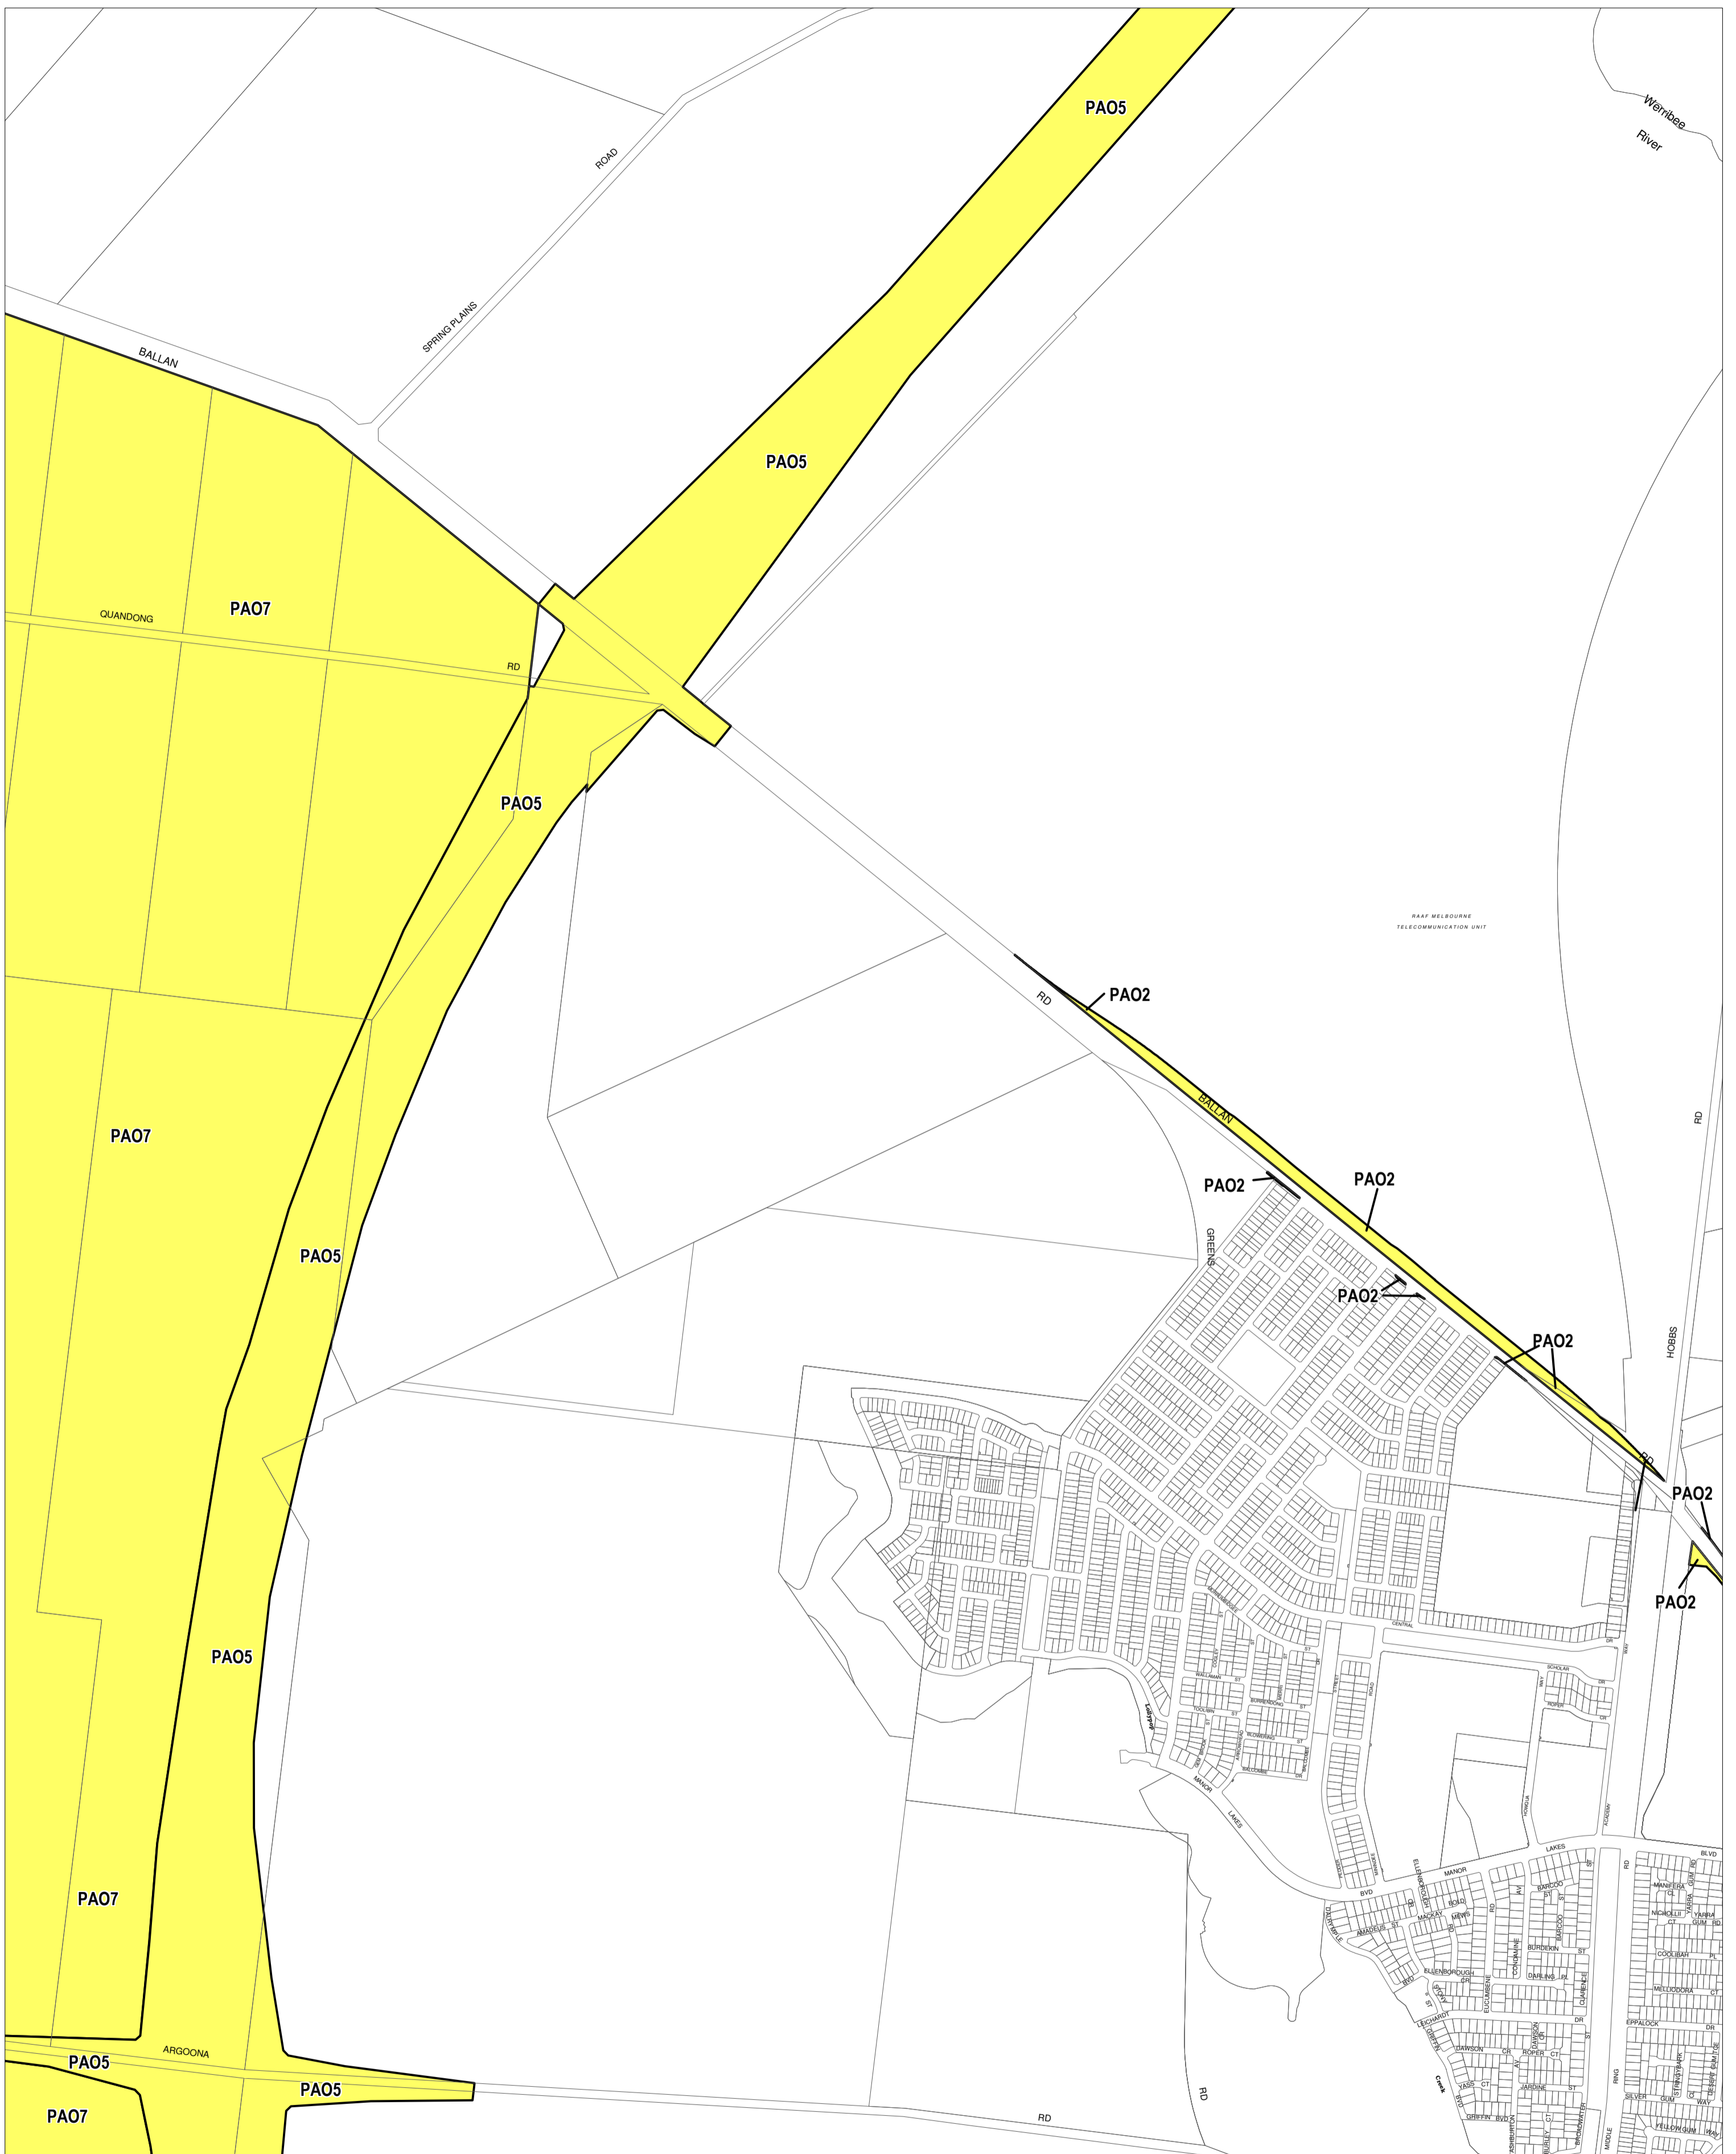

WYNDHAM PLANNING SCHEME - LOCAL PROVISION

Overlays

- Public Acquisition Overlay 2
- Public Acquisition Overlay 5
- Public Acquisition Overlay 7

AUSTRALIAN MAP GRID ZONE 55

INDEX TO ADJOINING METRIC SERIES MAP

Printed: 14/7/2014

AMENDMENT C171