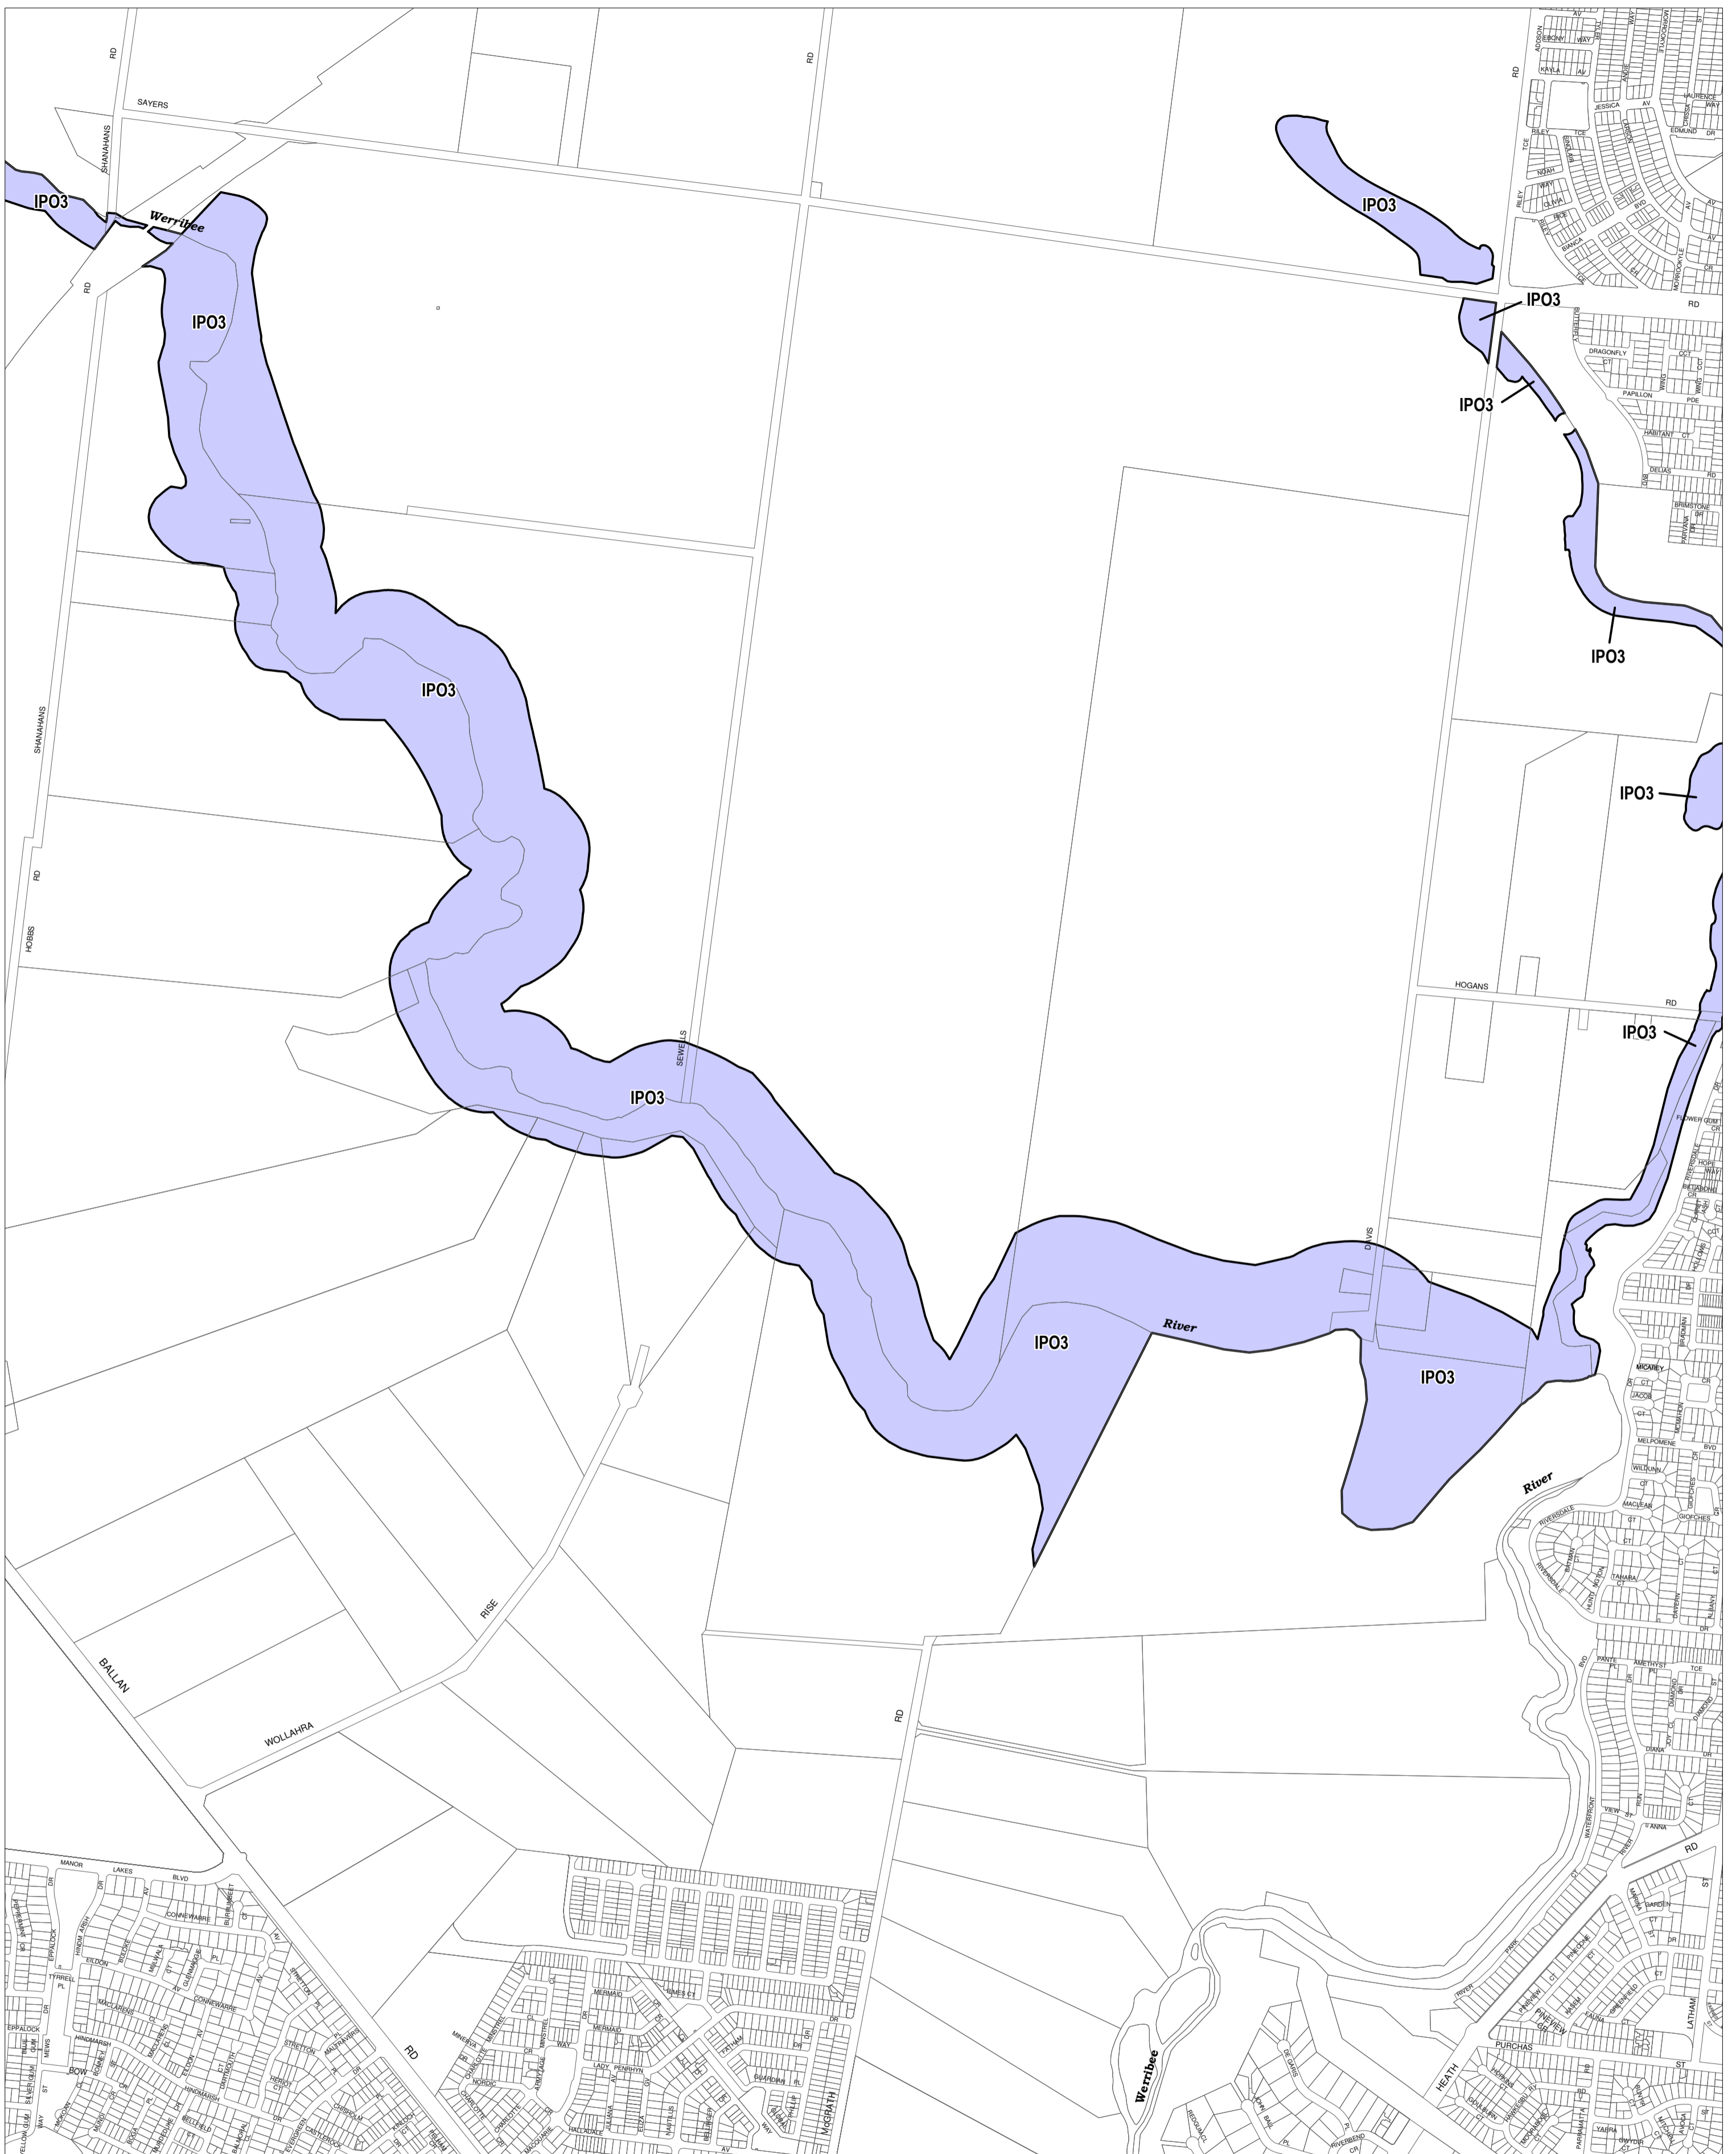

WYNDHAM PLANNING SCHEME - LOCAL PROVISION

Overlays

IPO3 Incorporated Plan Overlay - Schedule 3

AUSTRALIAN MAP GRID ZONE 55

INDEX TO ADJOINING METRIC SERIES MAP

Printed: 7/11/2014

AMENDMENT C176