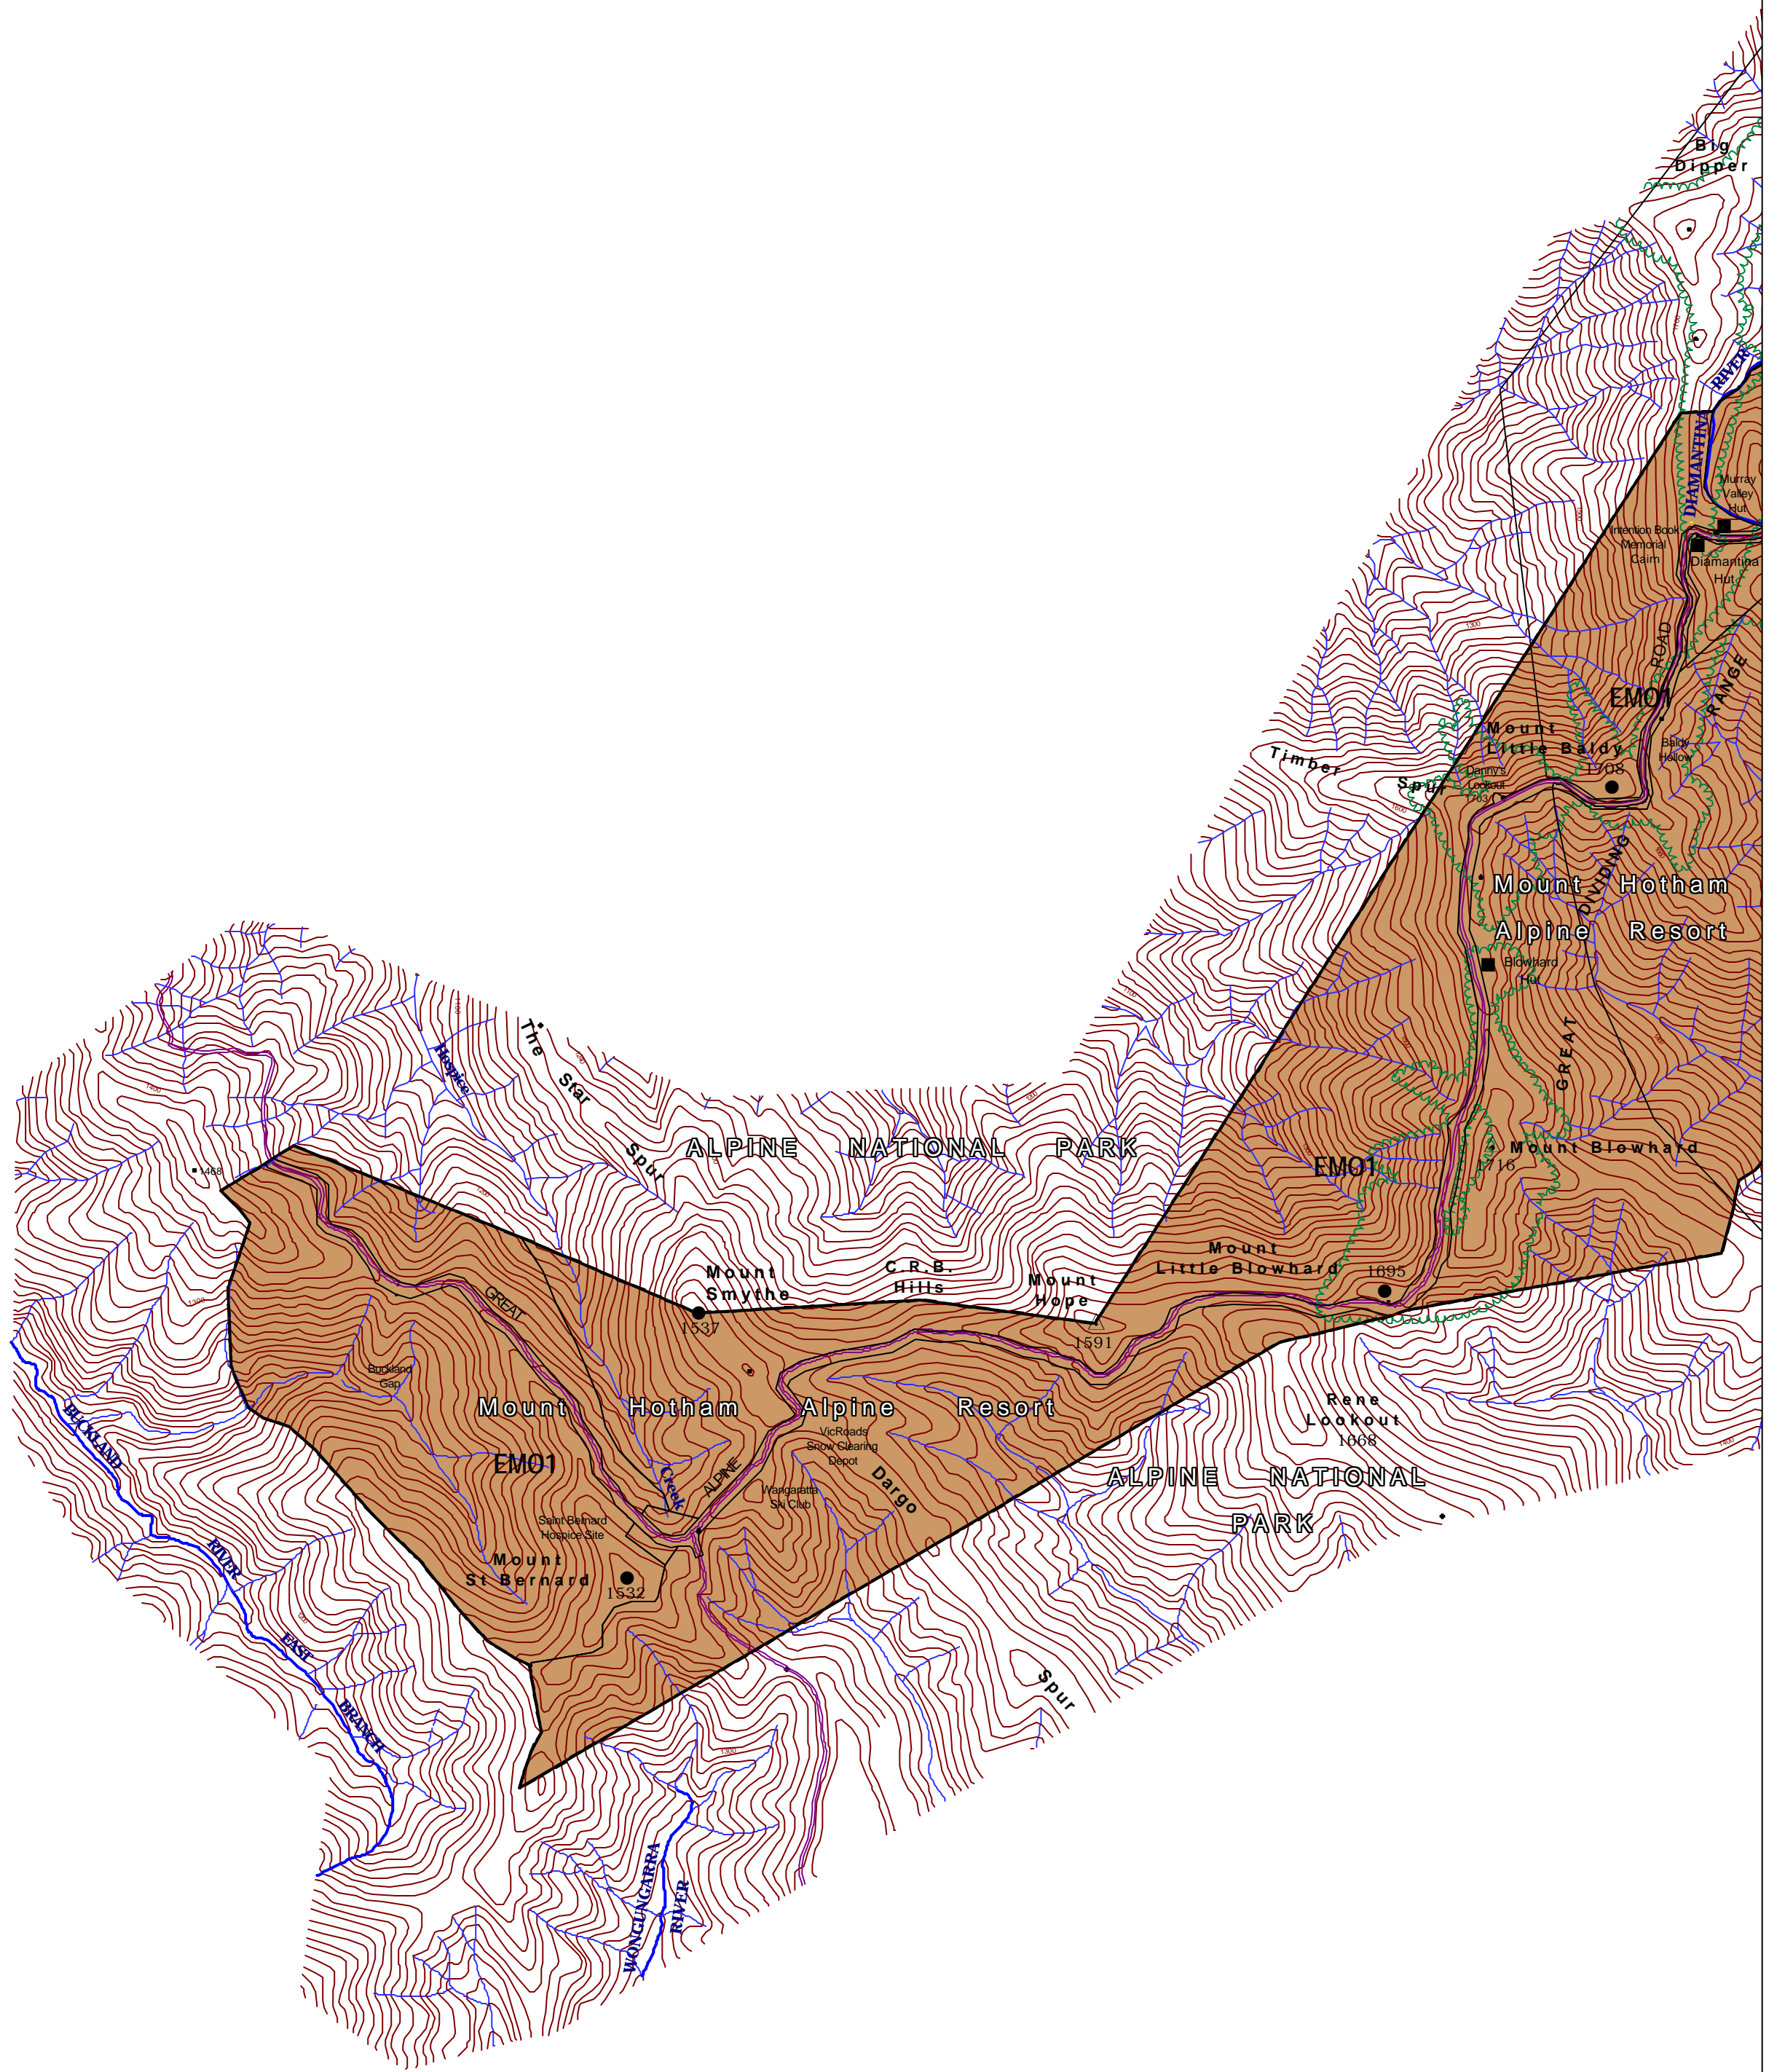

ALPINE RESORTS PLANNING SCHEME - LOCAL PROVISION

Overlays
EMO1 Erosion Management Overlay - Schedule 1

AUSTRALIAN MAP GRID ZONE 55

Printed: 10/10/2007

AMENDMENT C9