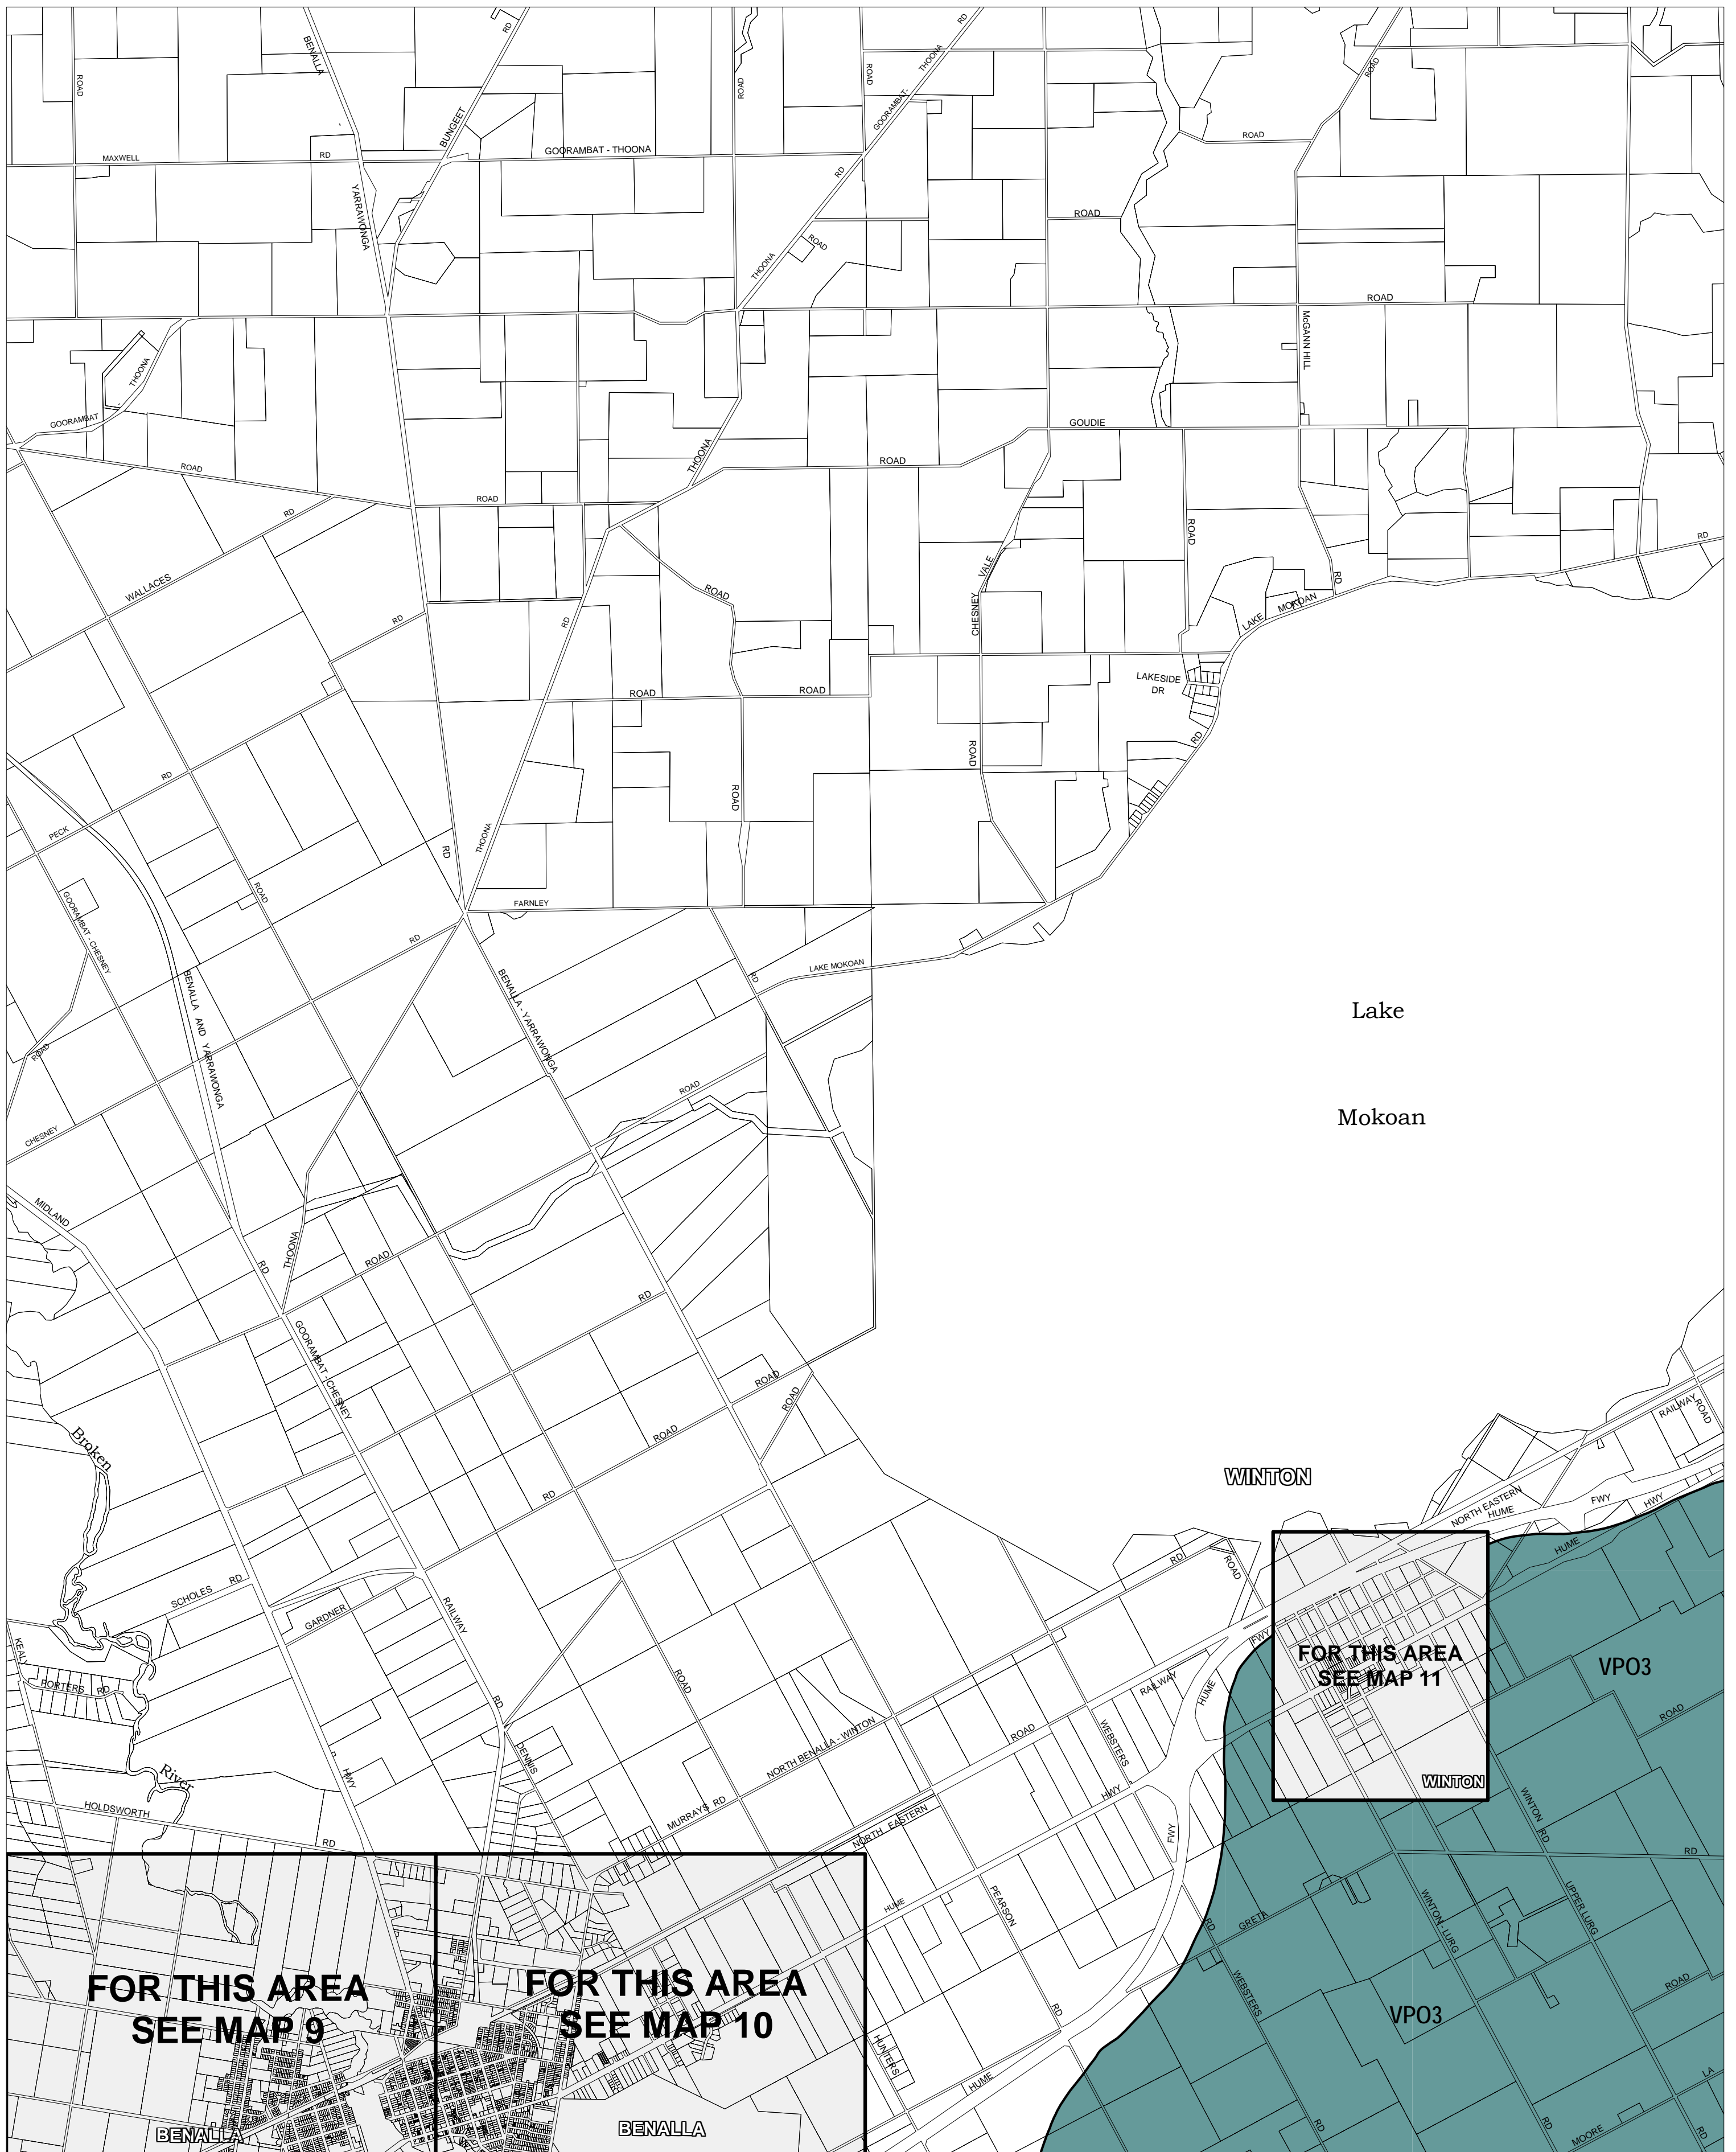

BENALLA PLANNING SCHEME - LOCAL PROVISION

Overlays

- VPO3 Vegetation Protection Overlay - Schedule 3

AUSTRALIAN MAP GRID ZONE 55

Printed: 6/8/2007