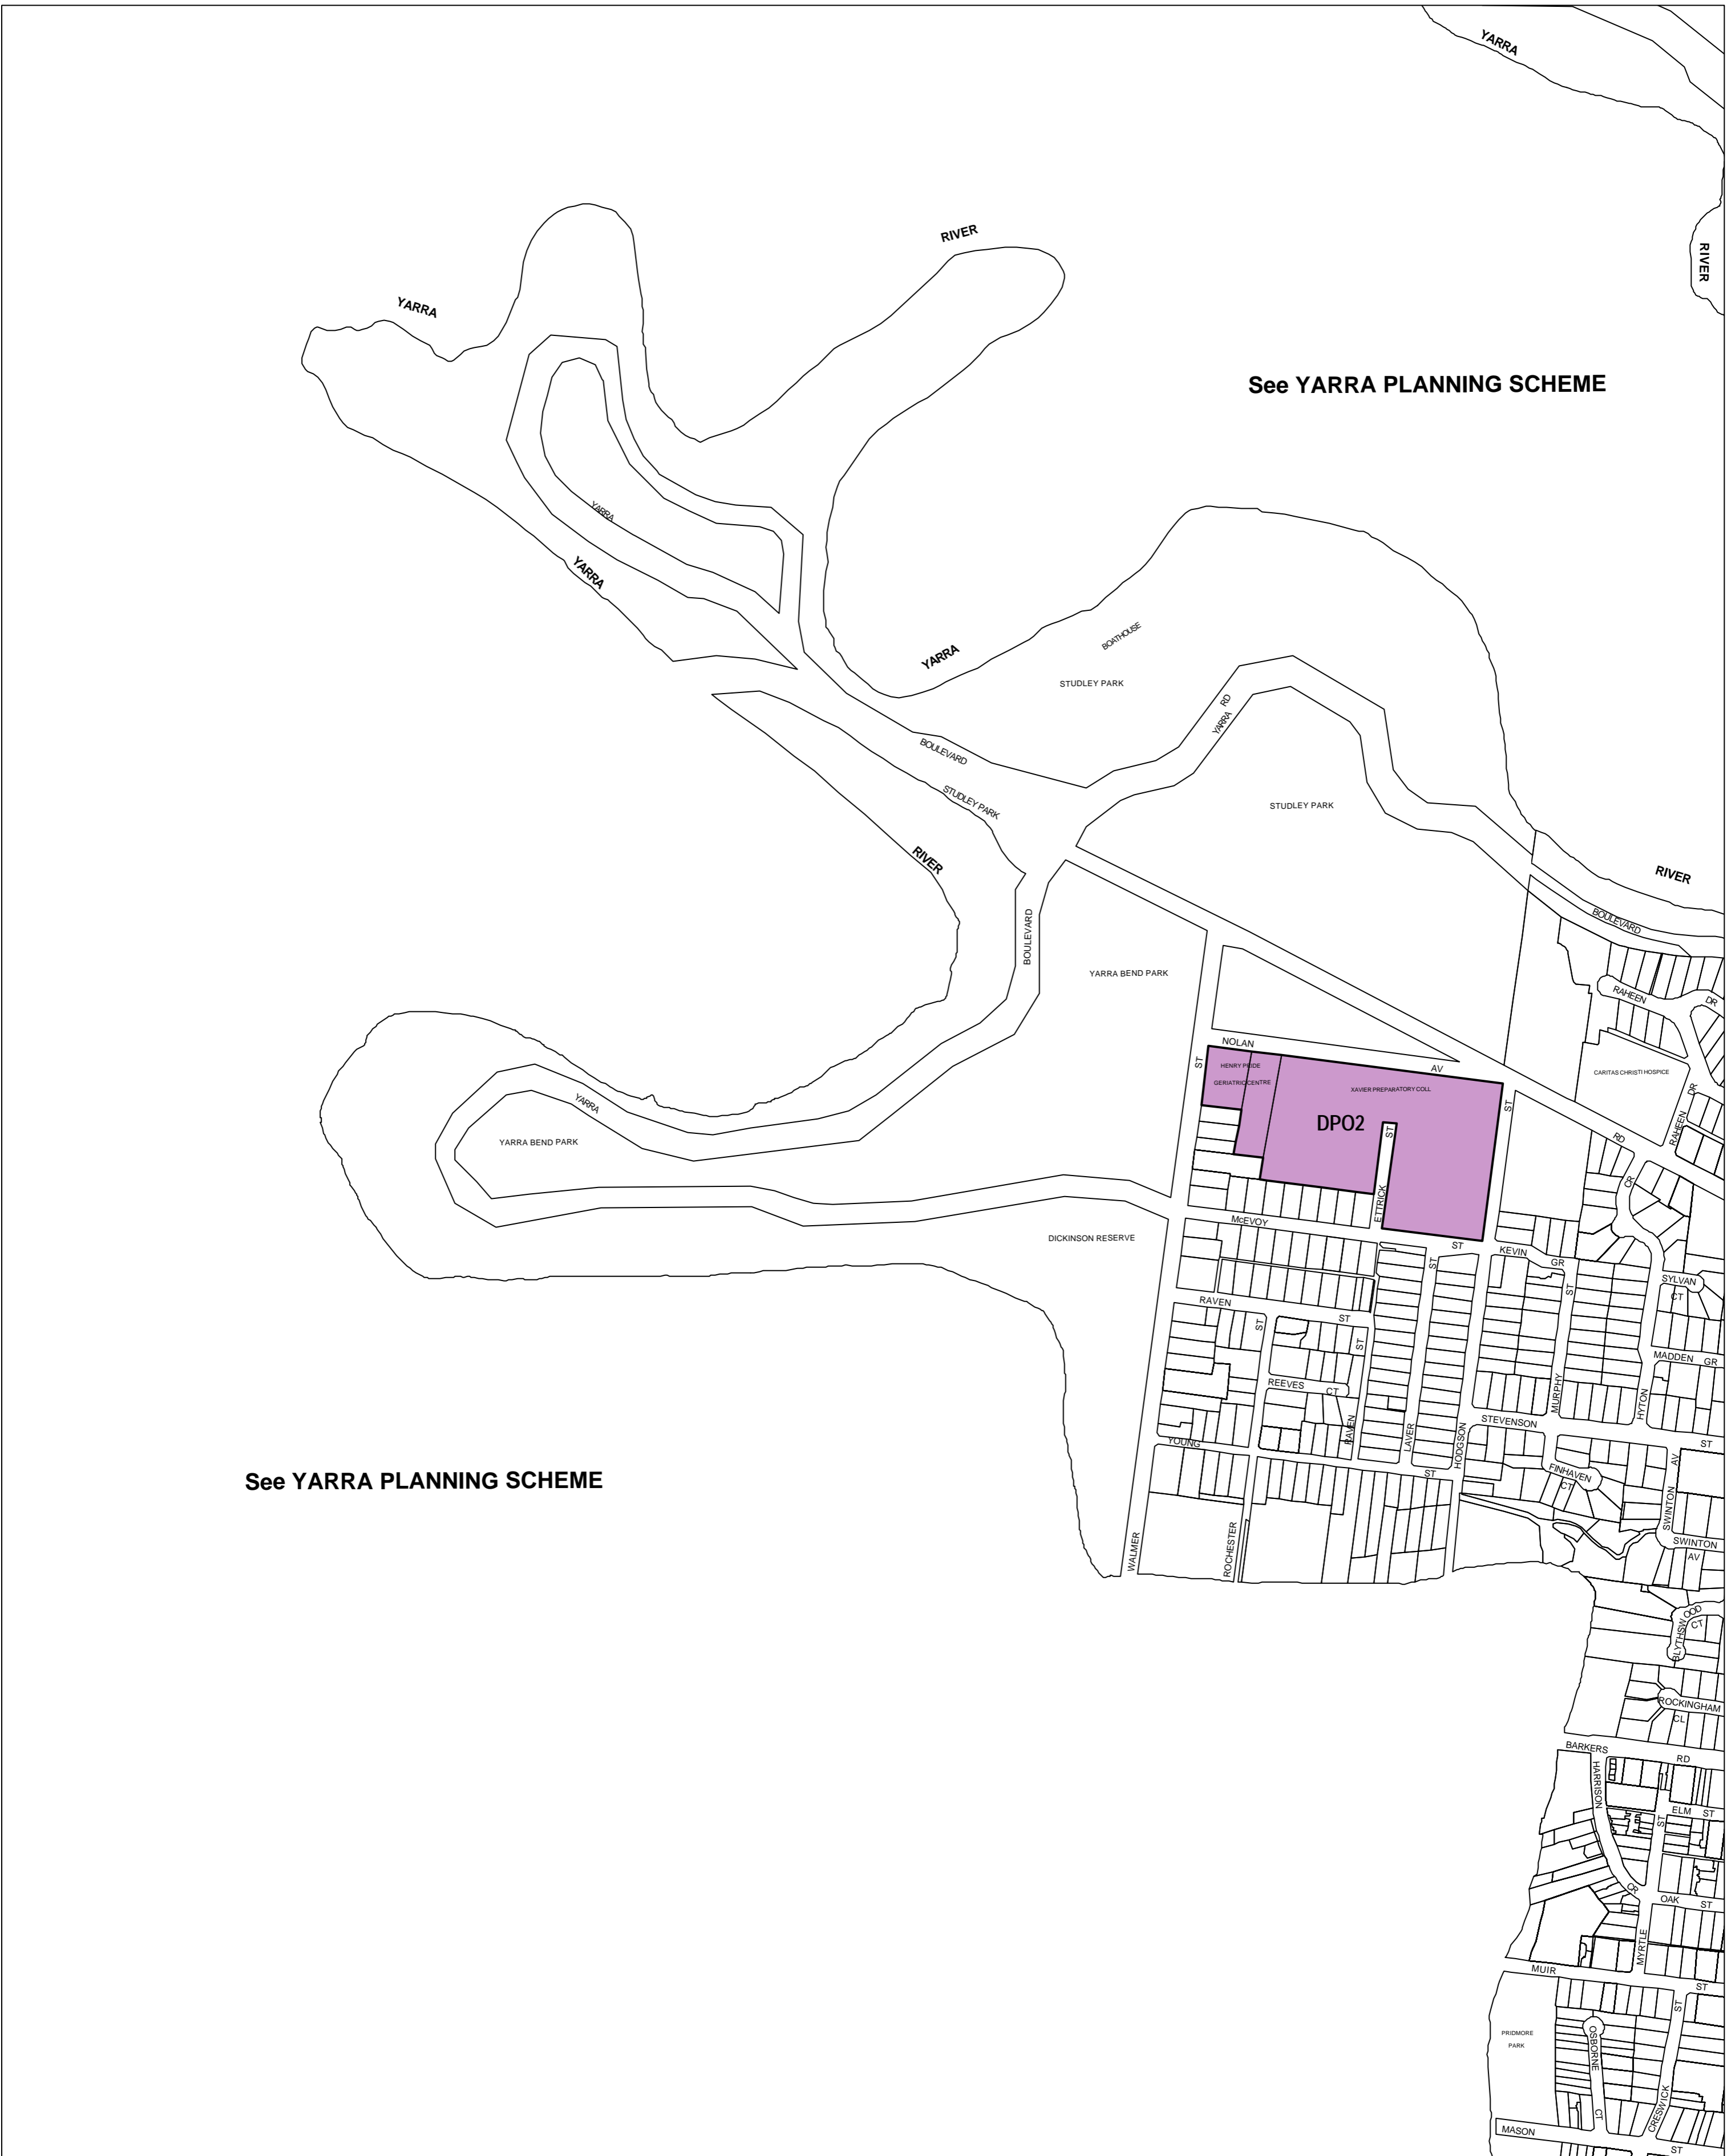

BOROONDARA PLANNING SCHEME - LOCAL PROVISION

Overlays

DPO2 Development Plan Overlay - Schedule 2

AUSTRALIAN MAP GRID ZONE 55

Printed: 31/5/2007