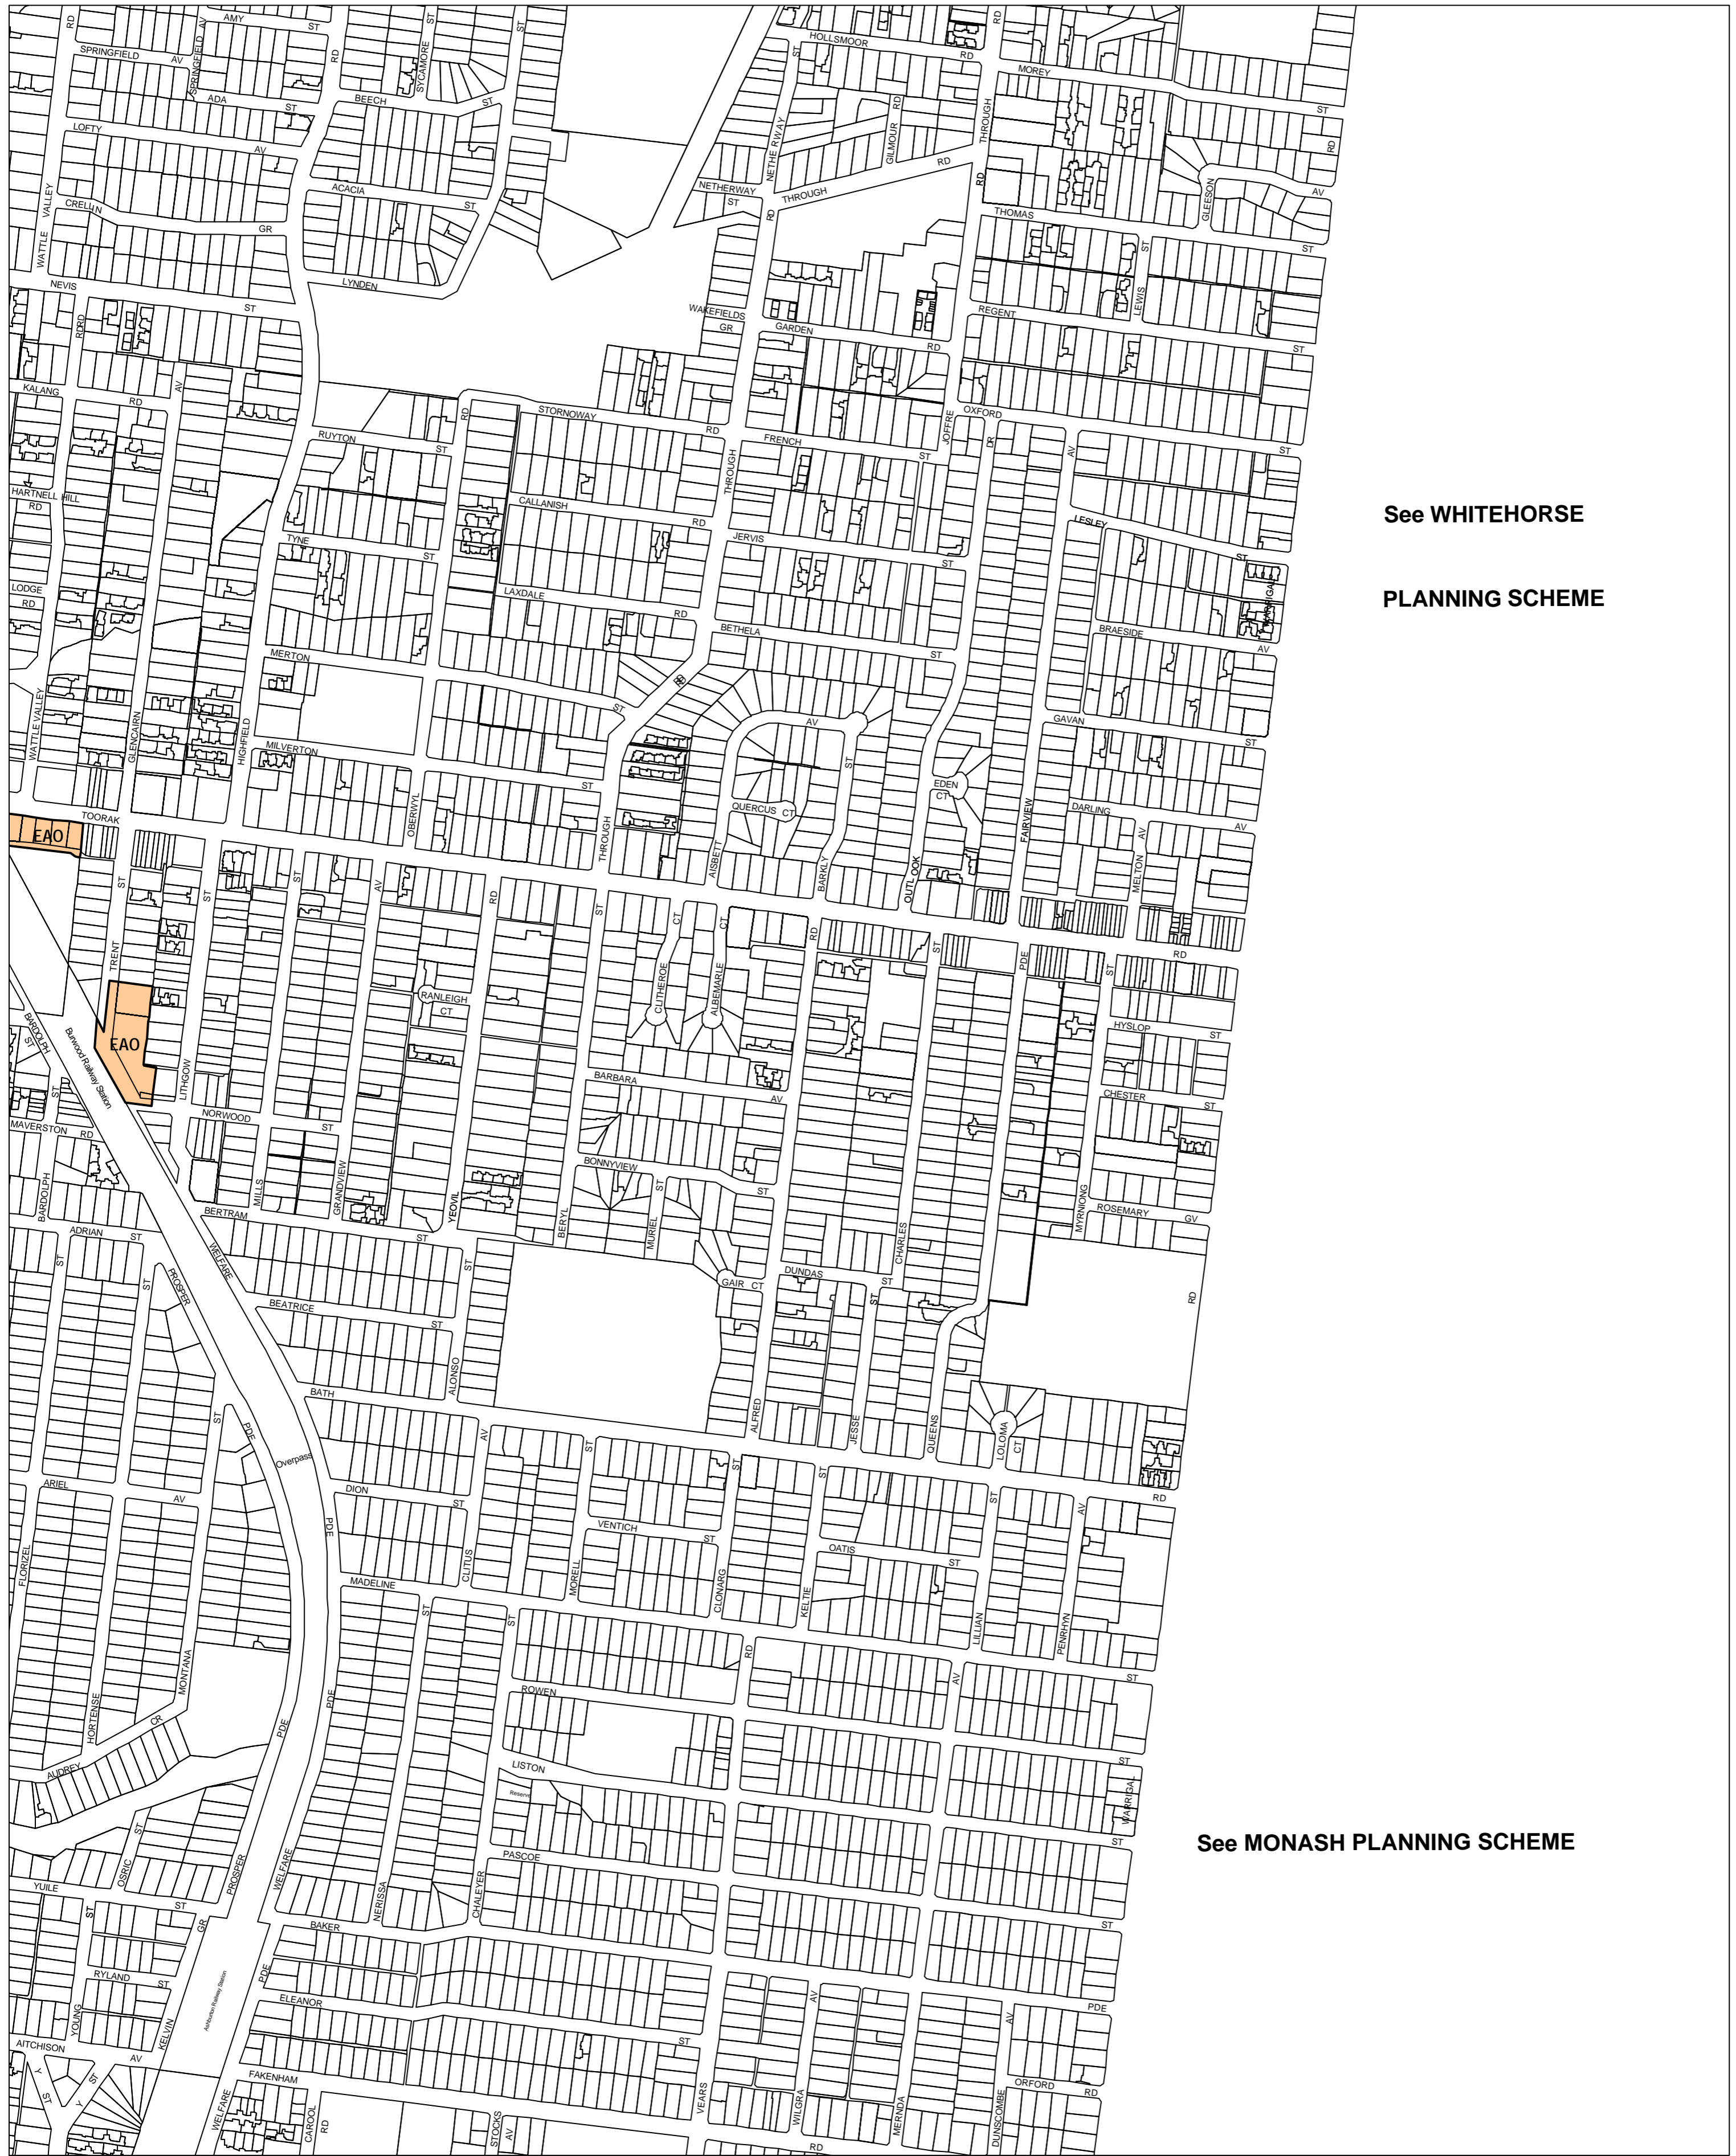

BOROONDARA PLANNING SCHEME - LOCAL PROVISION

See WHITEHORSE
PLANNING SCHEME

See MONASH PLANNING SCHEME

Overlays

EAO Environmental Audit Overlay

100 200 300 400 500 m

AUSTRALIAN MAP GRID ZONE 55

INDEX TO ADJOINING METRIC SERIES MAP

Victoria
The Place To Be

Printed: 31/5/2007