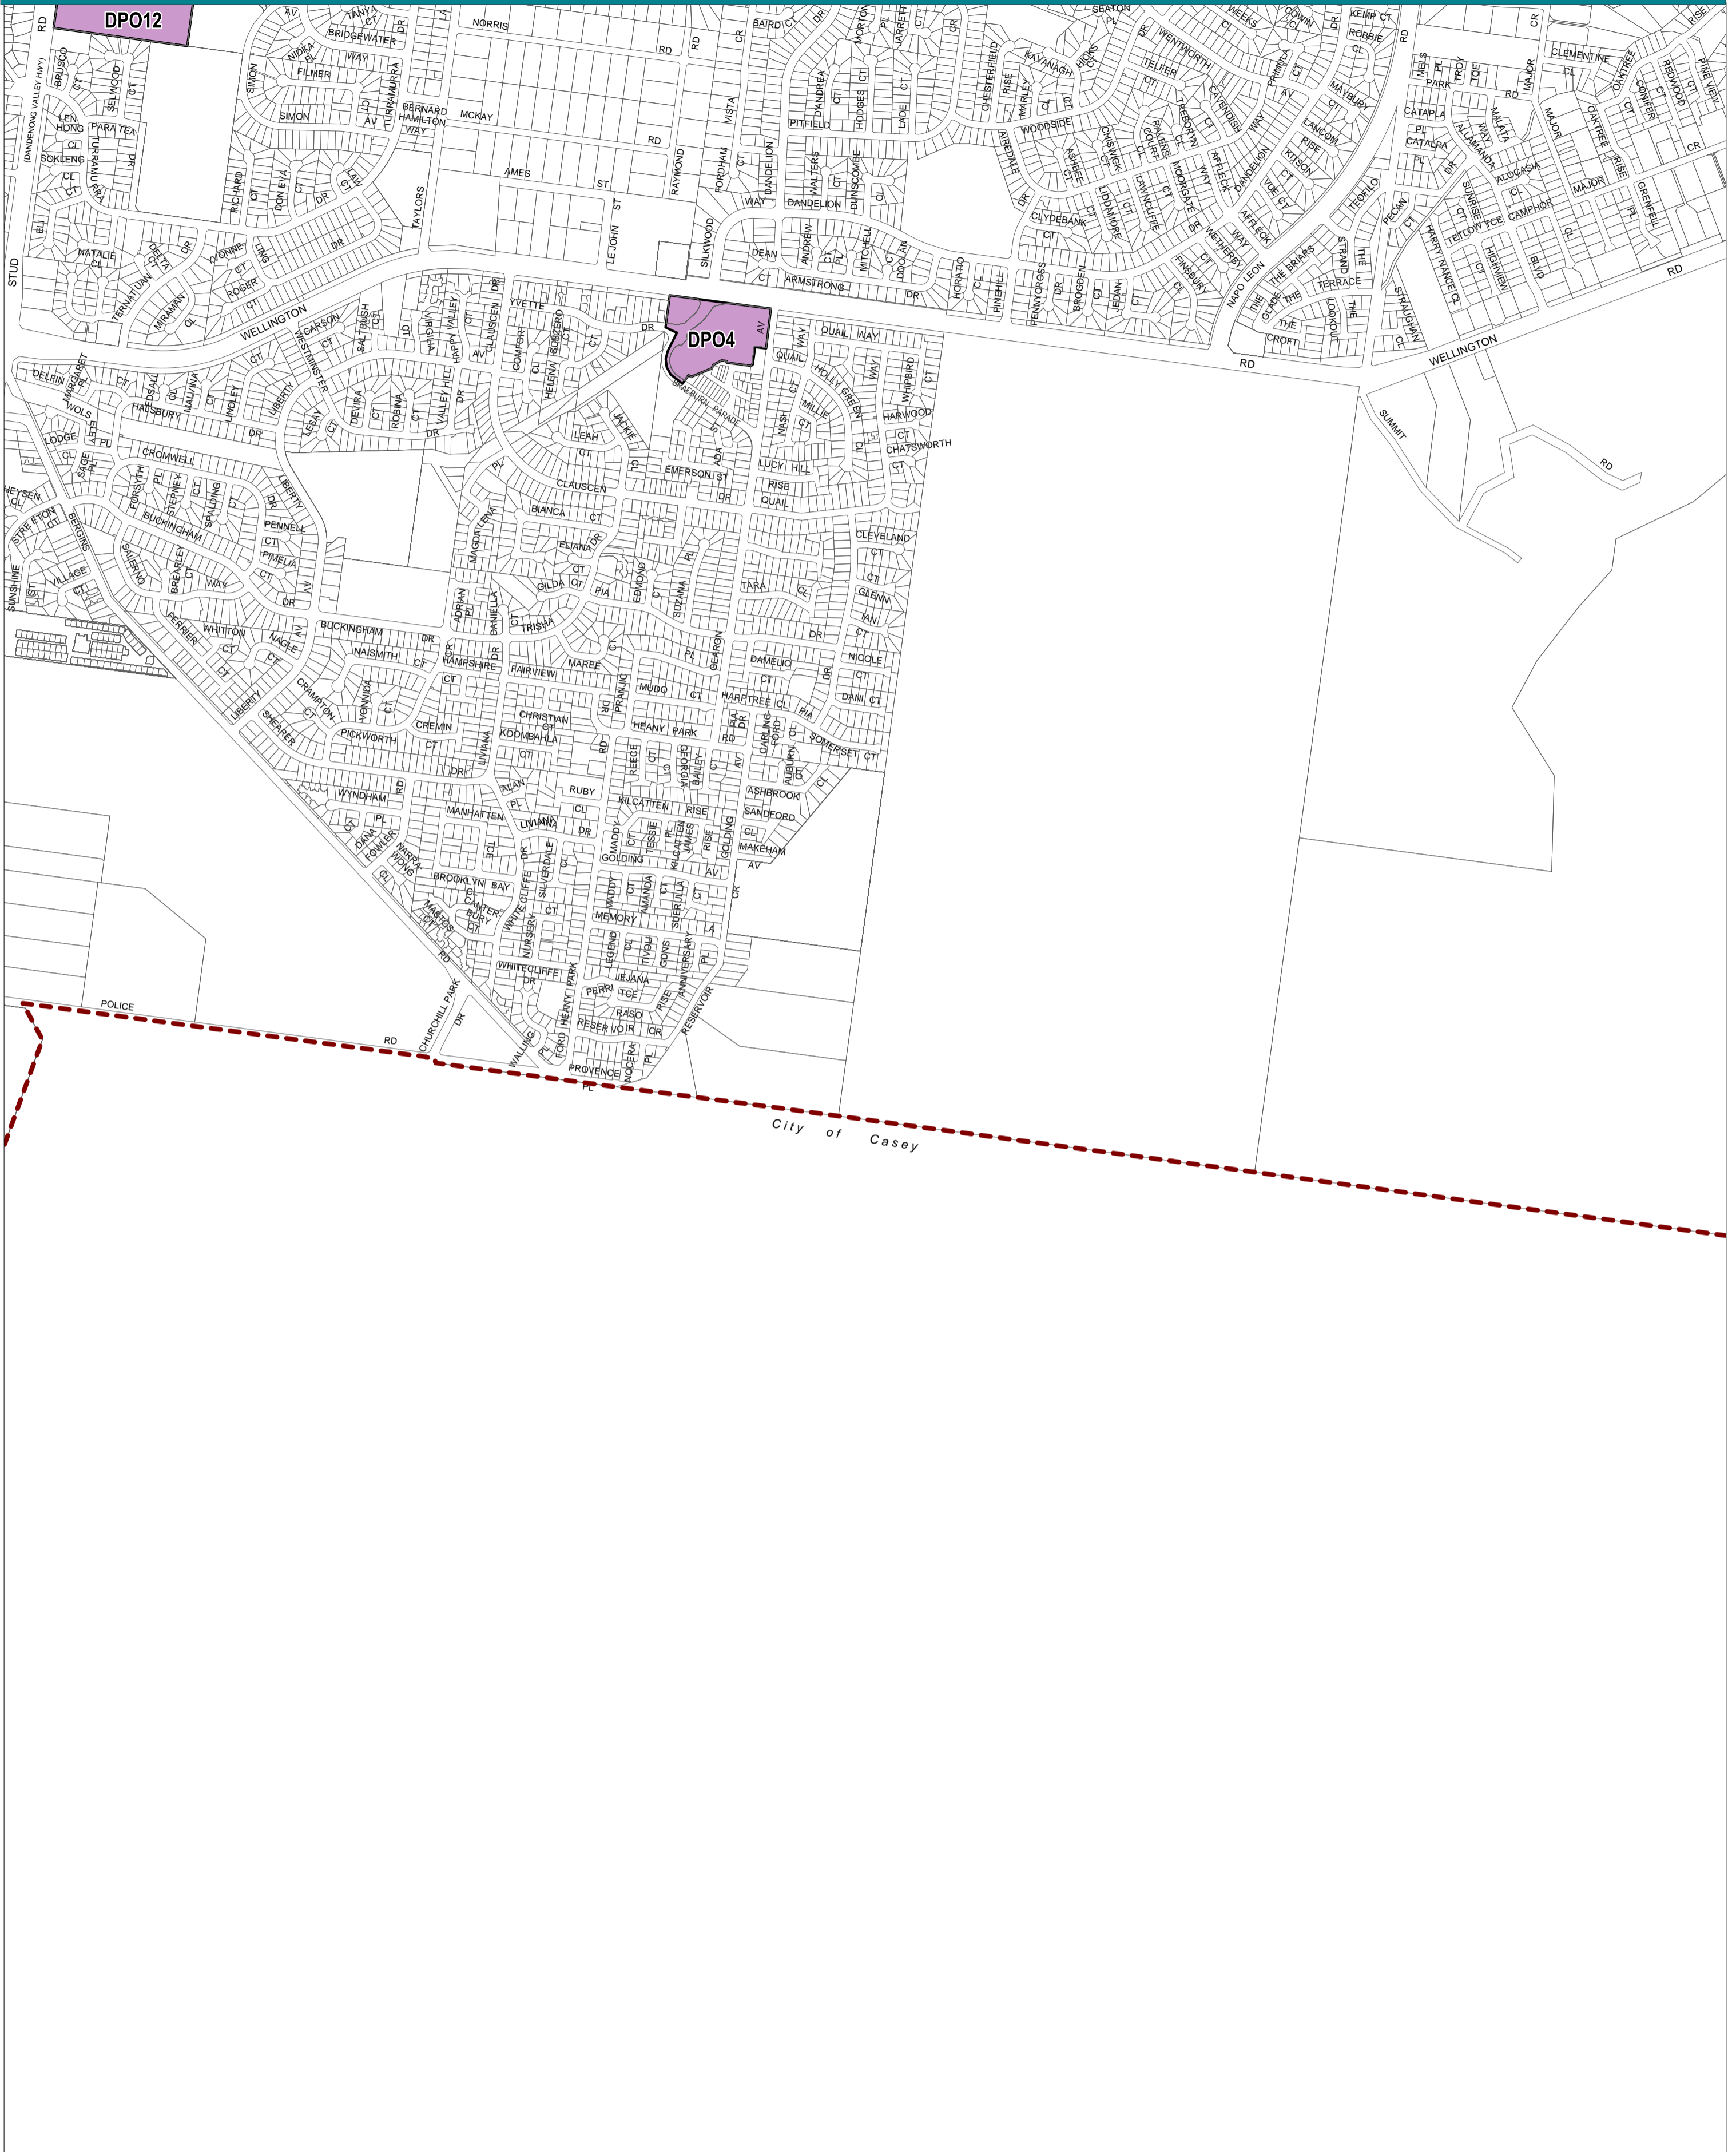

KNOX PLANNING SCHEME - LOCAL PROVISION

Overlays

- DPO12 Development Plan Overlay - Schedule 12
- DPO4 Development Plan Overlay - Schedule 4

AUSTRALIAN MAP GRID ZONE 55

PREPARED BY: Planning Mapping Services

Environment,
Land, Water
and Planning

Printed: 11/3/2016

AMENDMENT C131