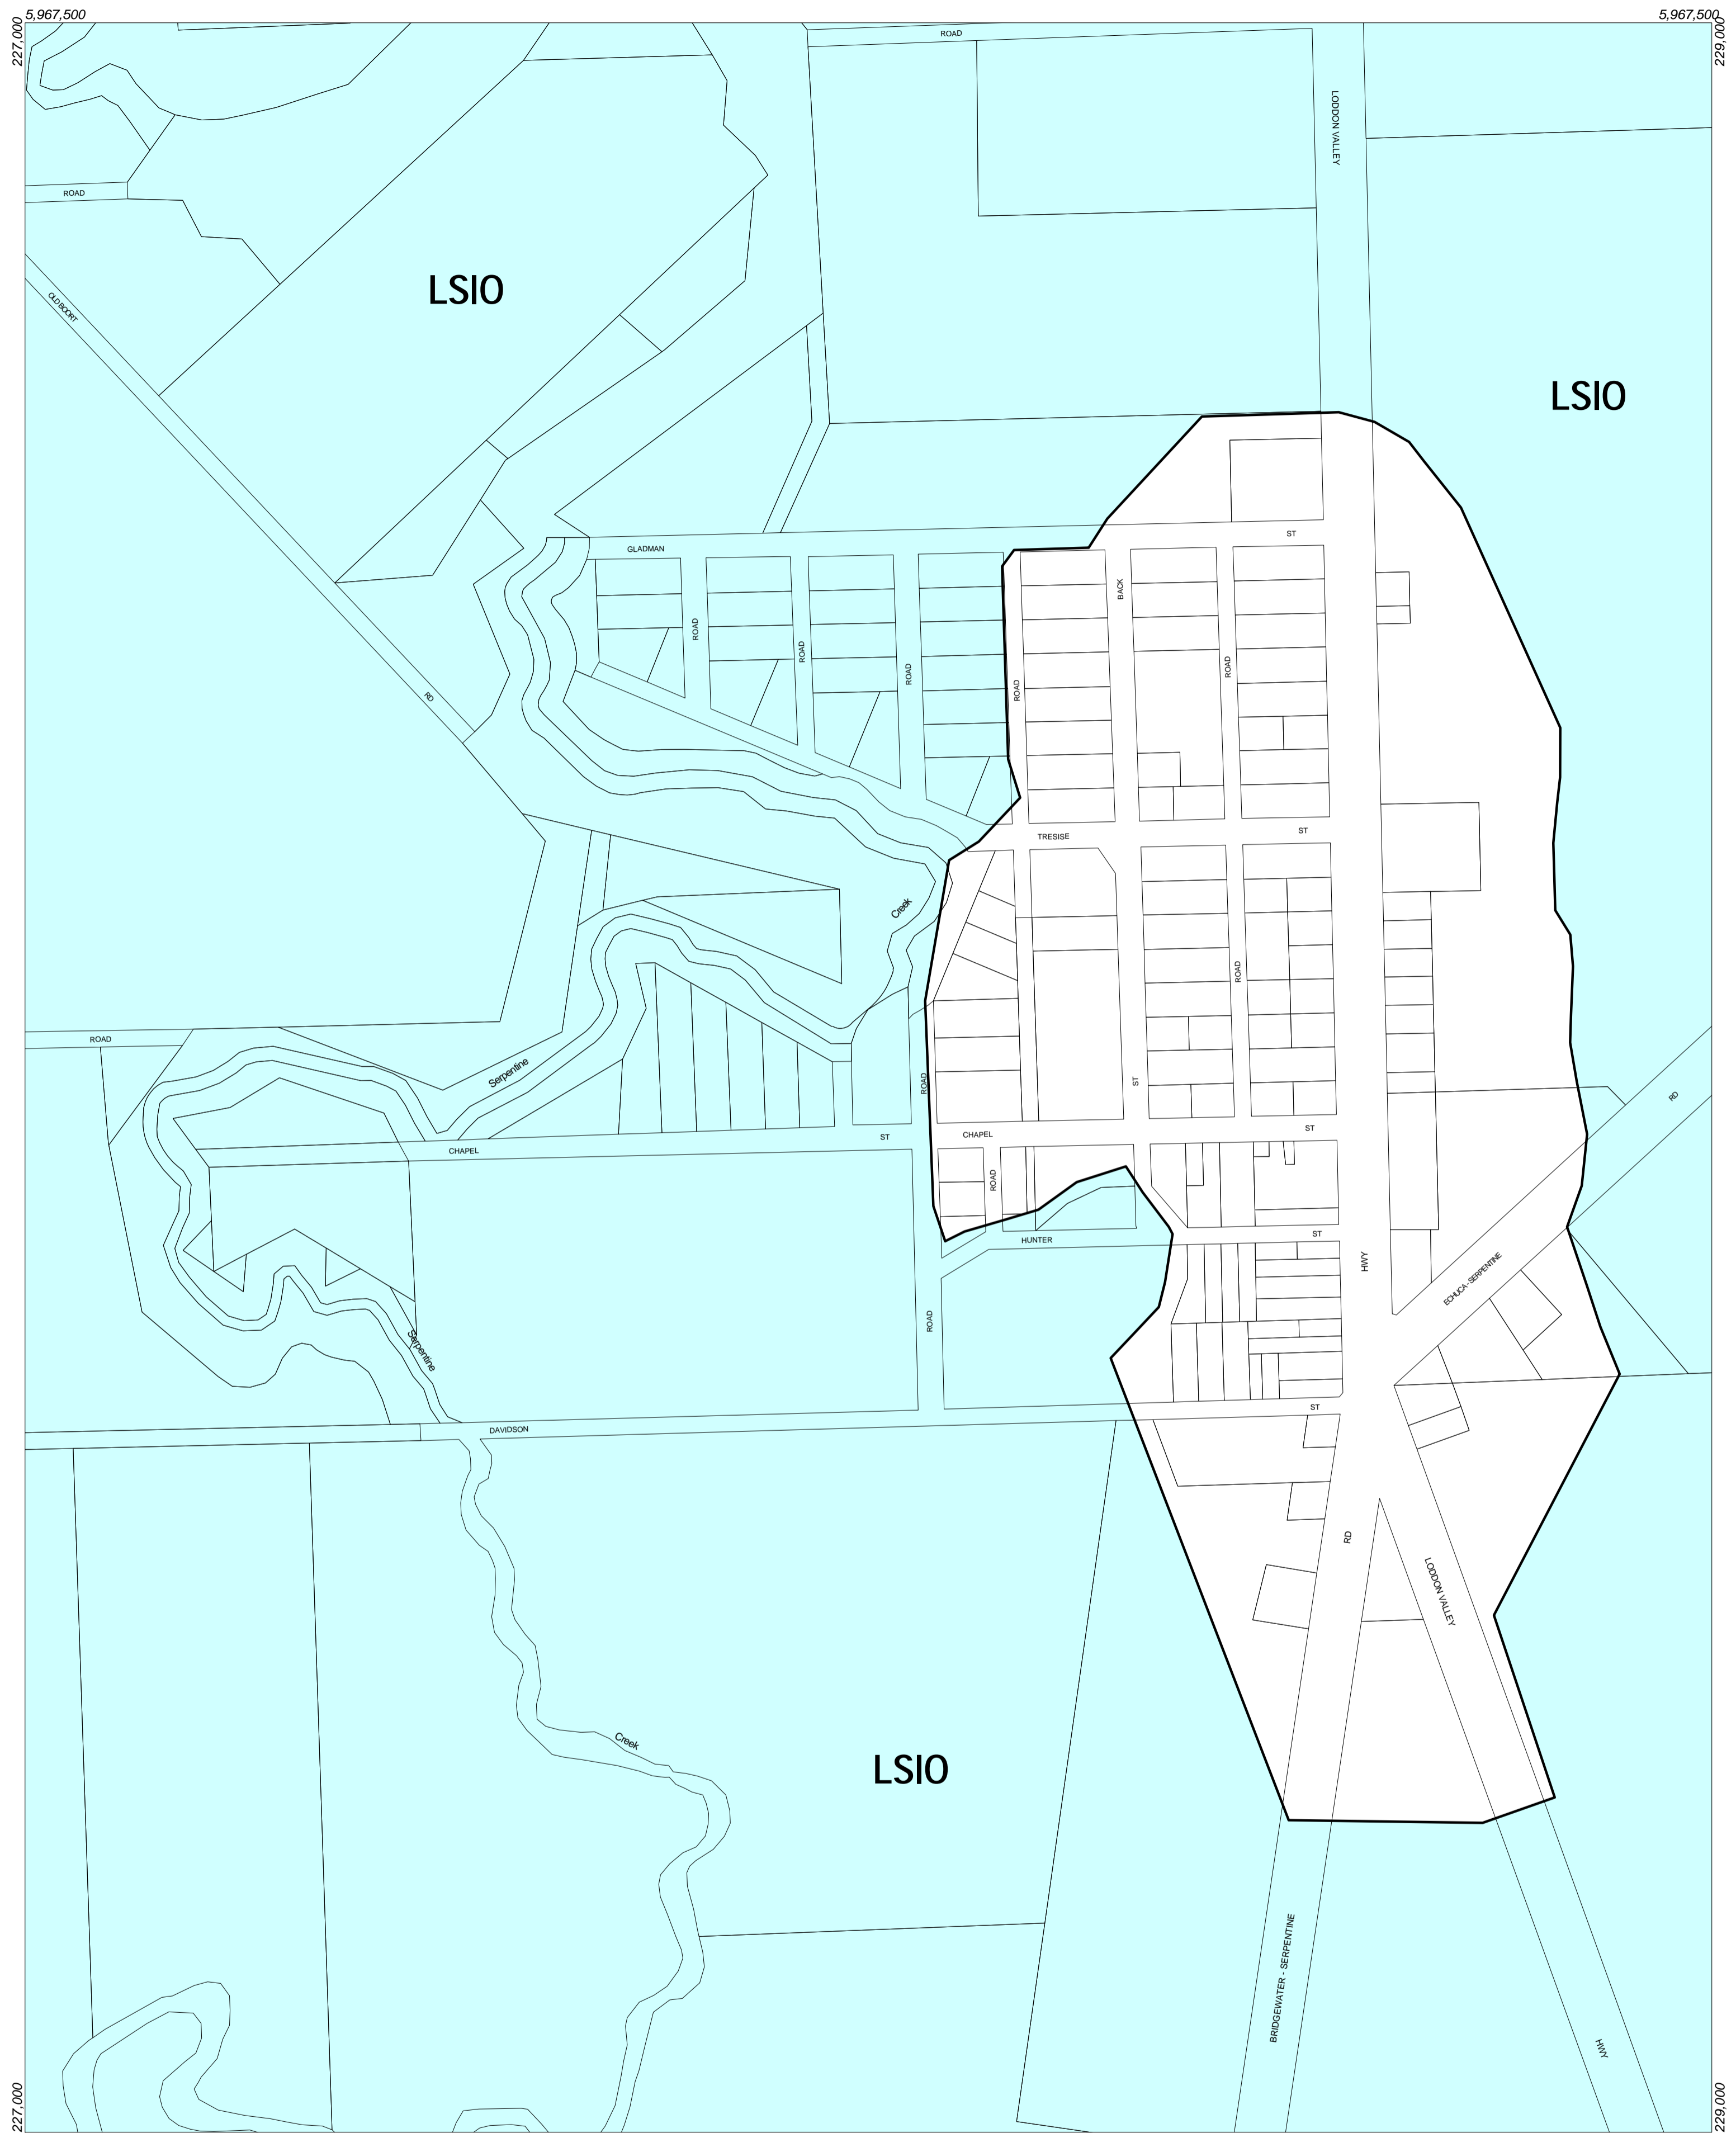

LODDON PLANNING SCHEME - LOCAL PROVISION

Overlays

- LSIO Land Subject to Inundation Overlay

Amendment C9
Printed: 8/12/2004