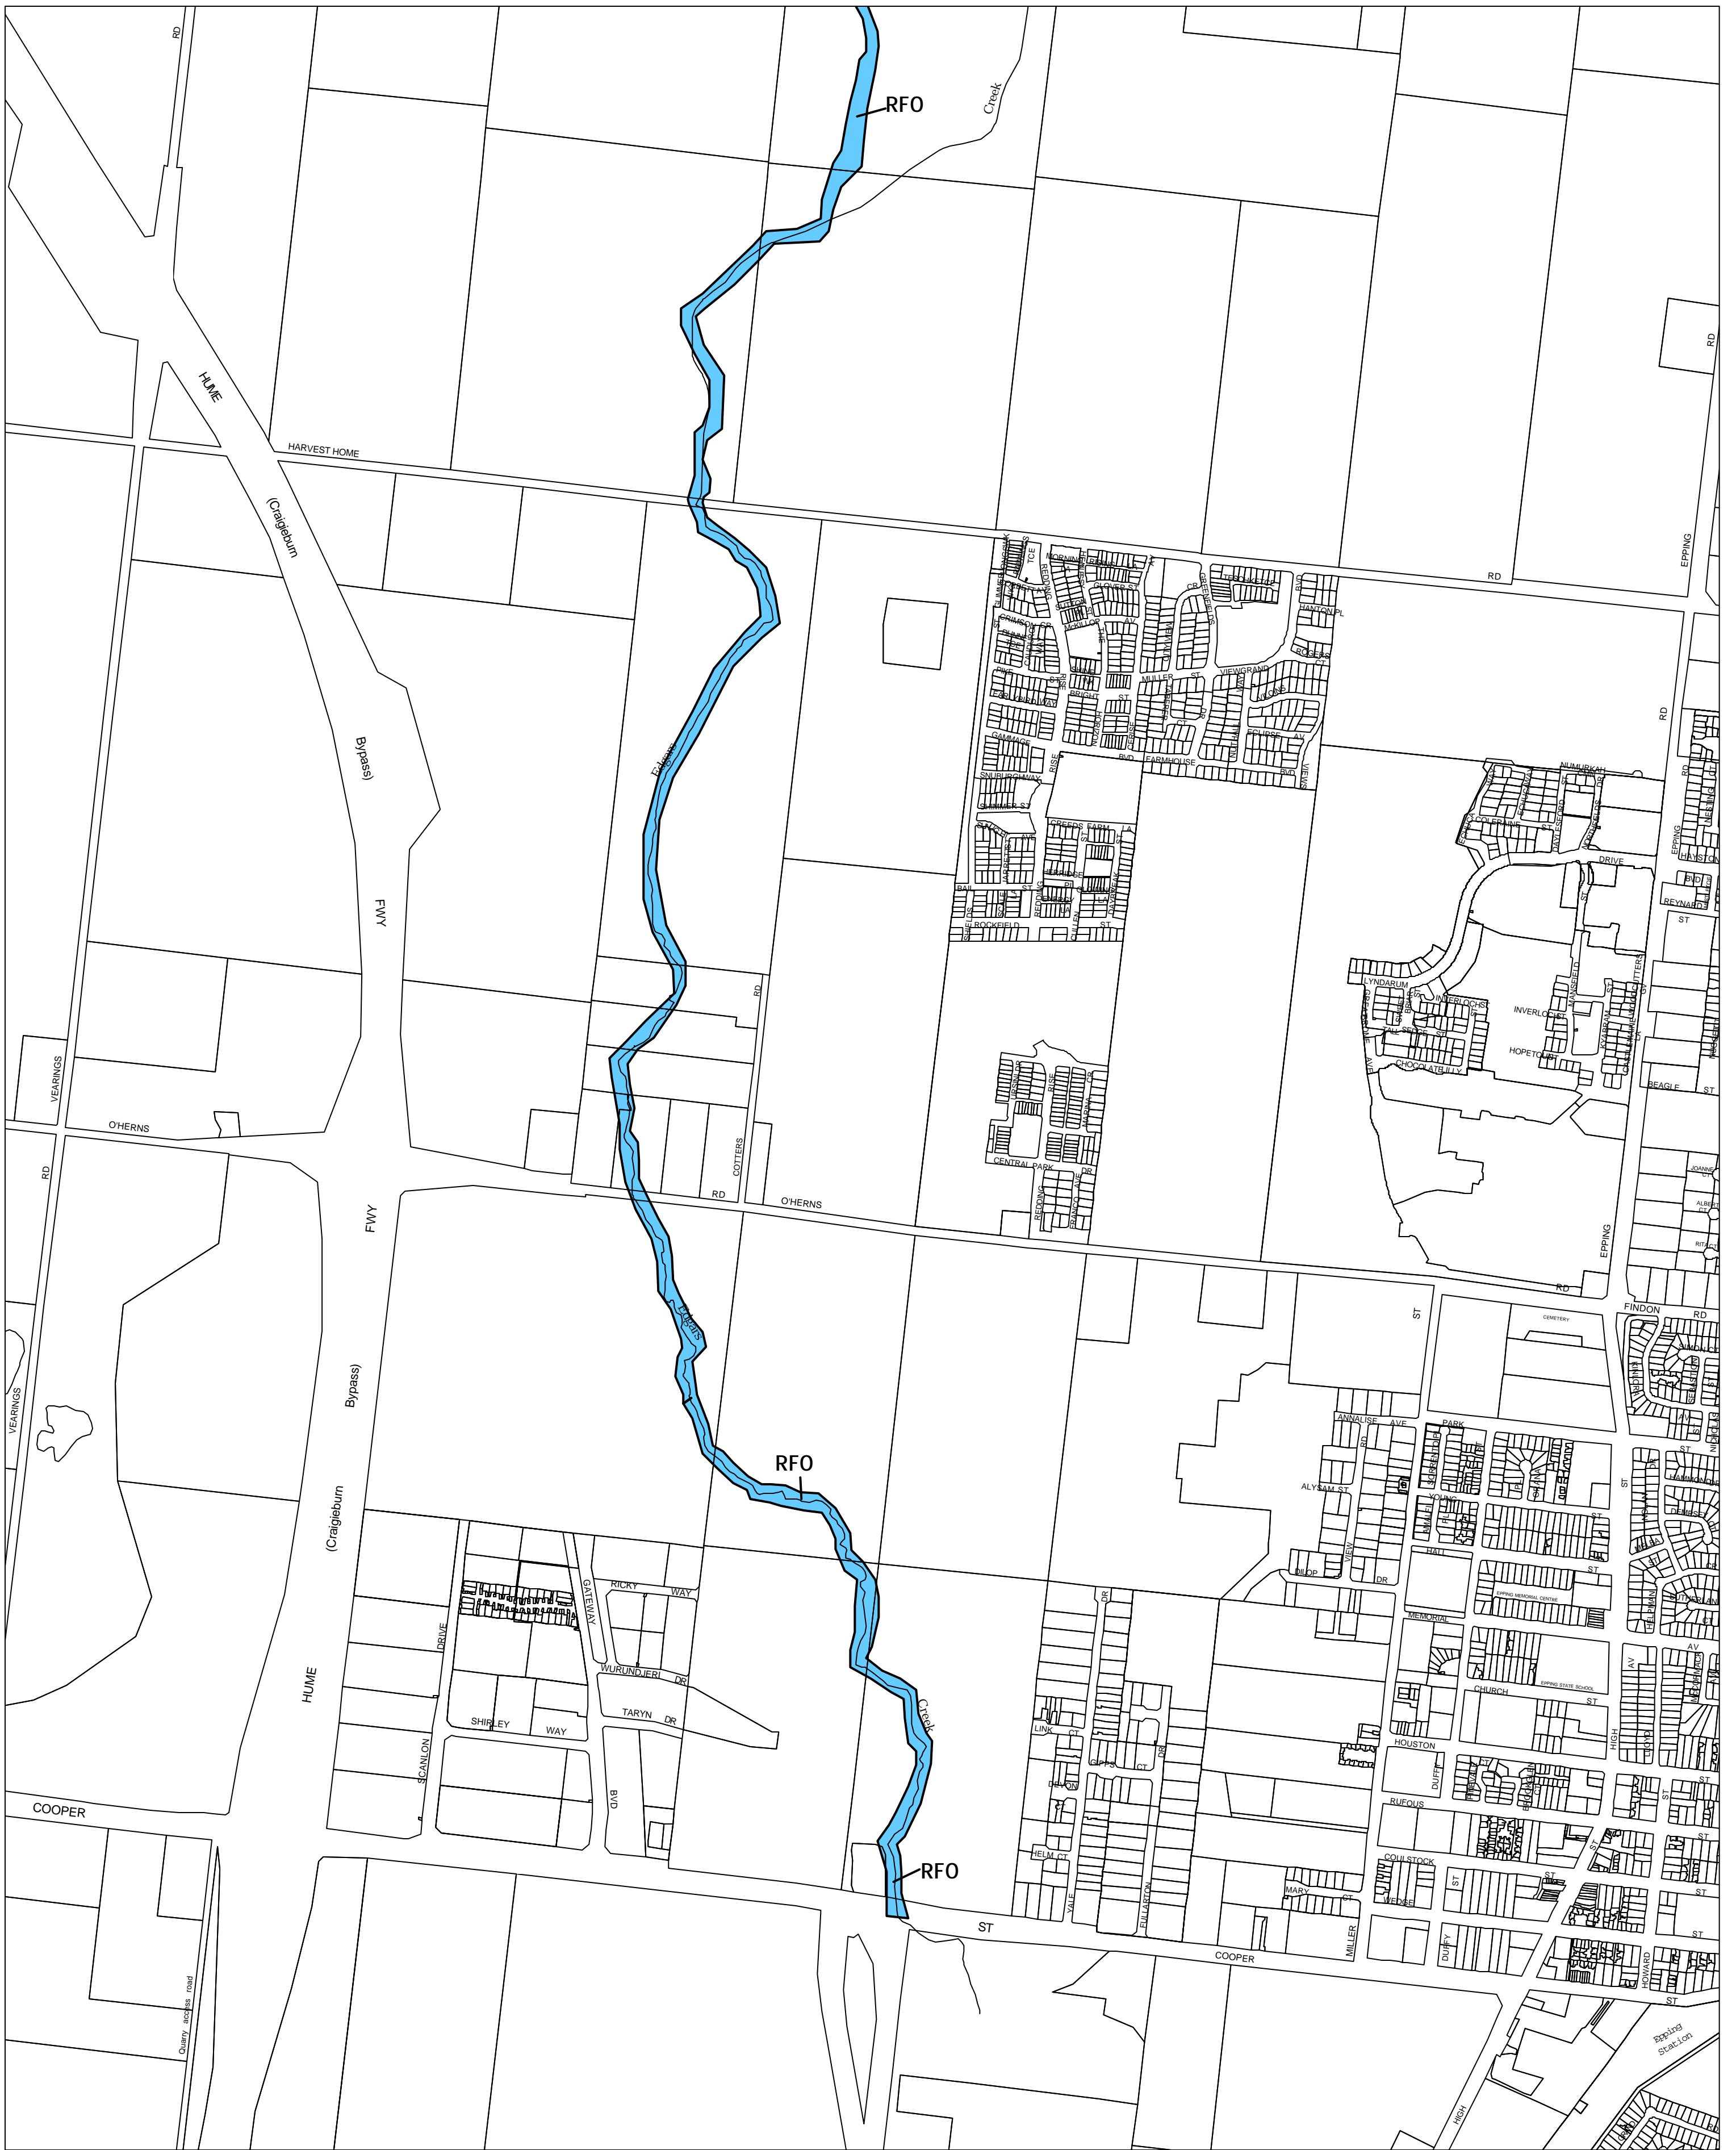

WHITTLESEA PLANNING SCHEME - LOCAL PROVISION

Overlays
Rural Floodway Overlay

AUSTRALIAN MAP GRID ZONE 55

Printed: 9/7/2007