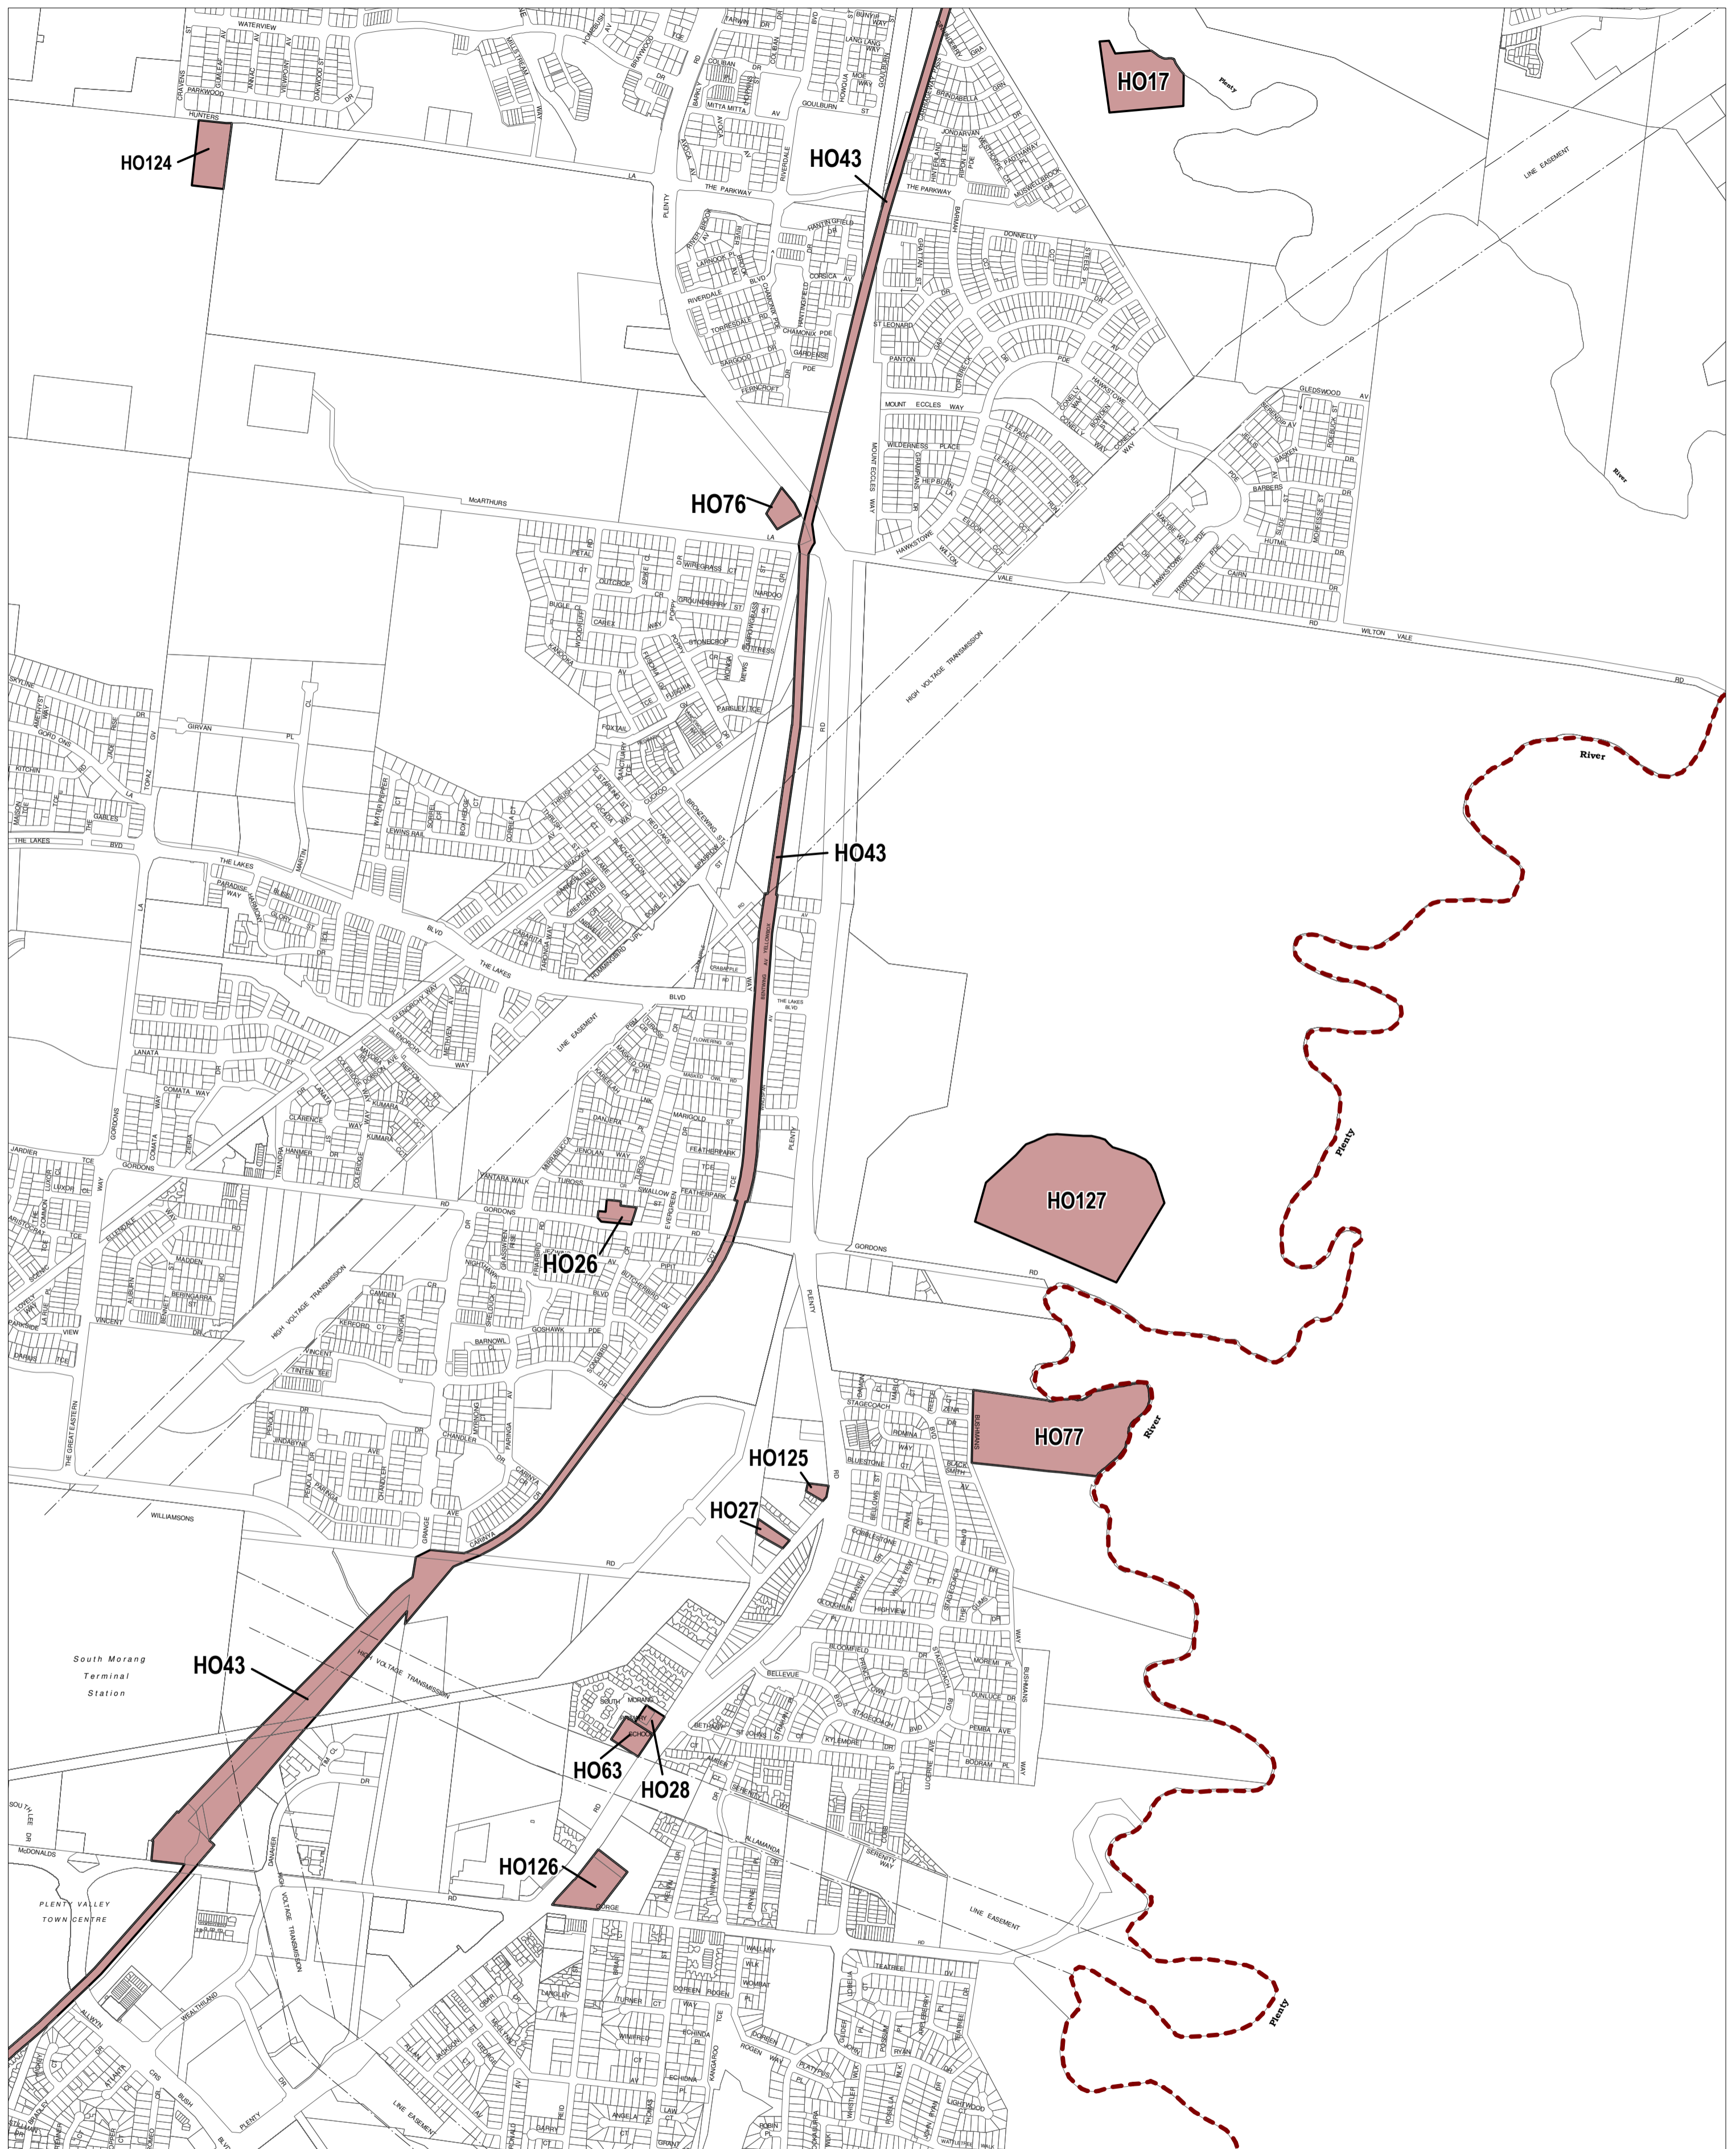

WHITTLESEA PLANNING SCHEME - LOCAL PROVISION

Overlays
Heritage Overlay

AUSTRALIAN MAP GRID ZONE 55

Printed: 4/5/2015

AMENDMENT C153