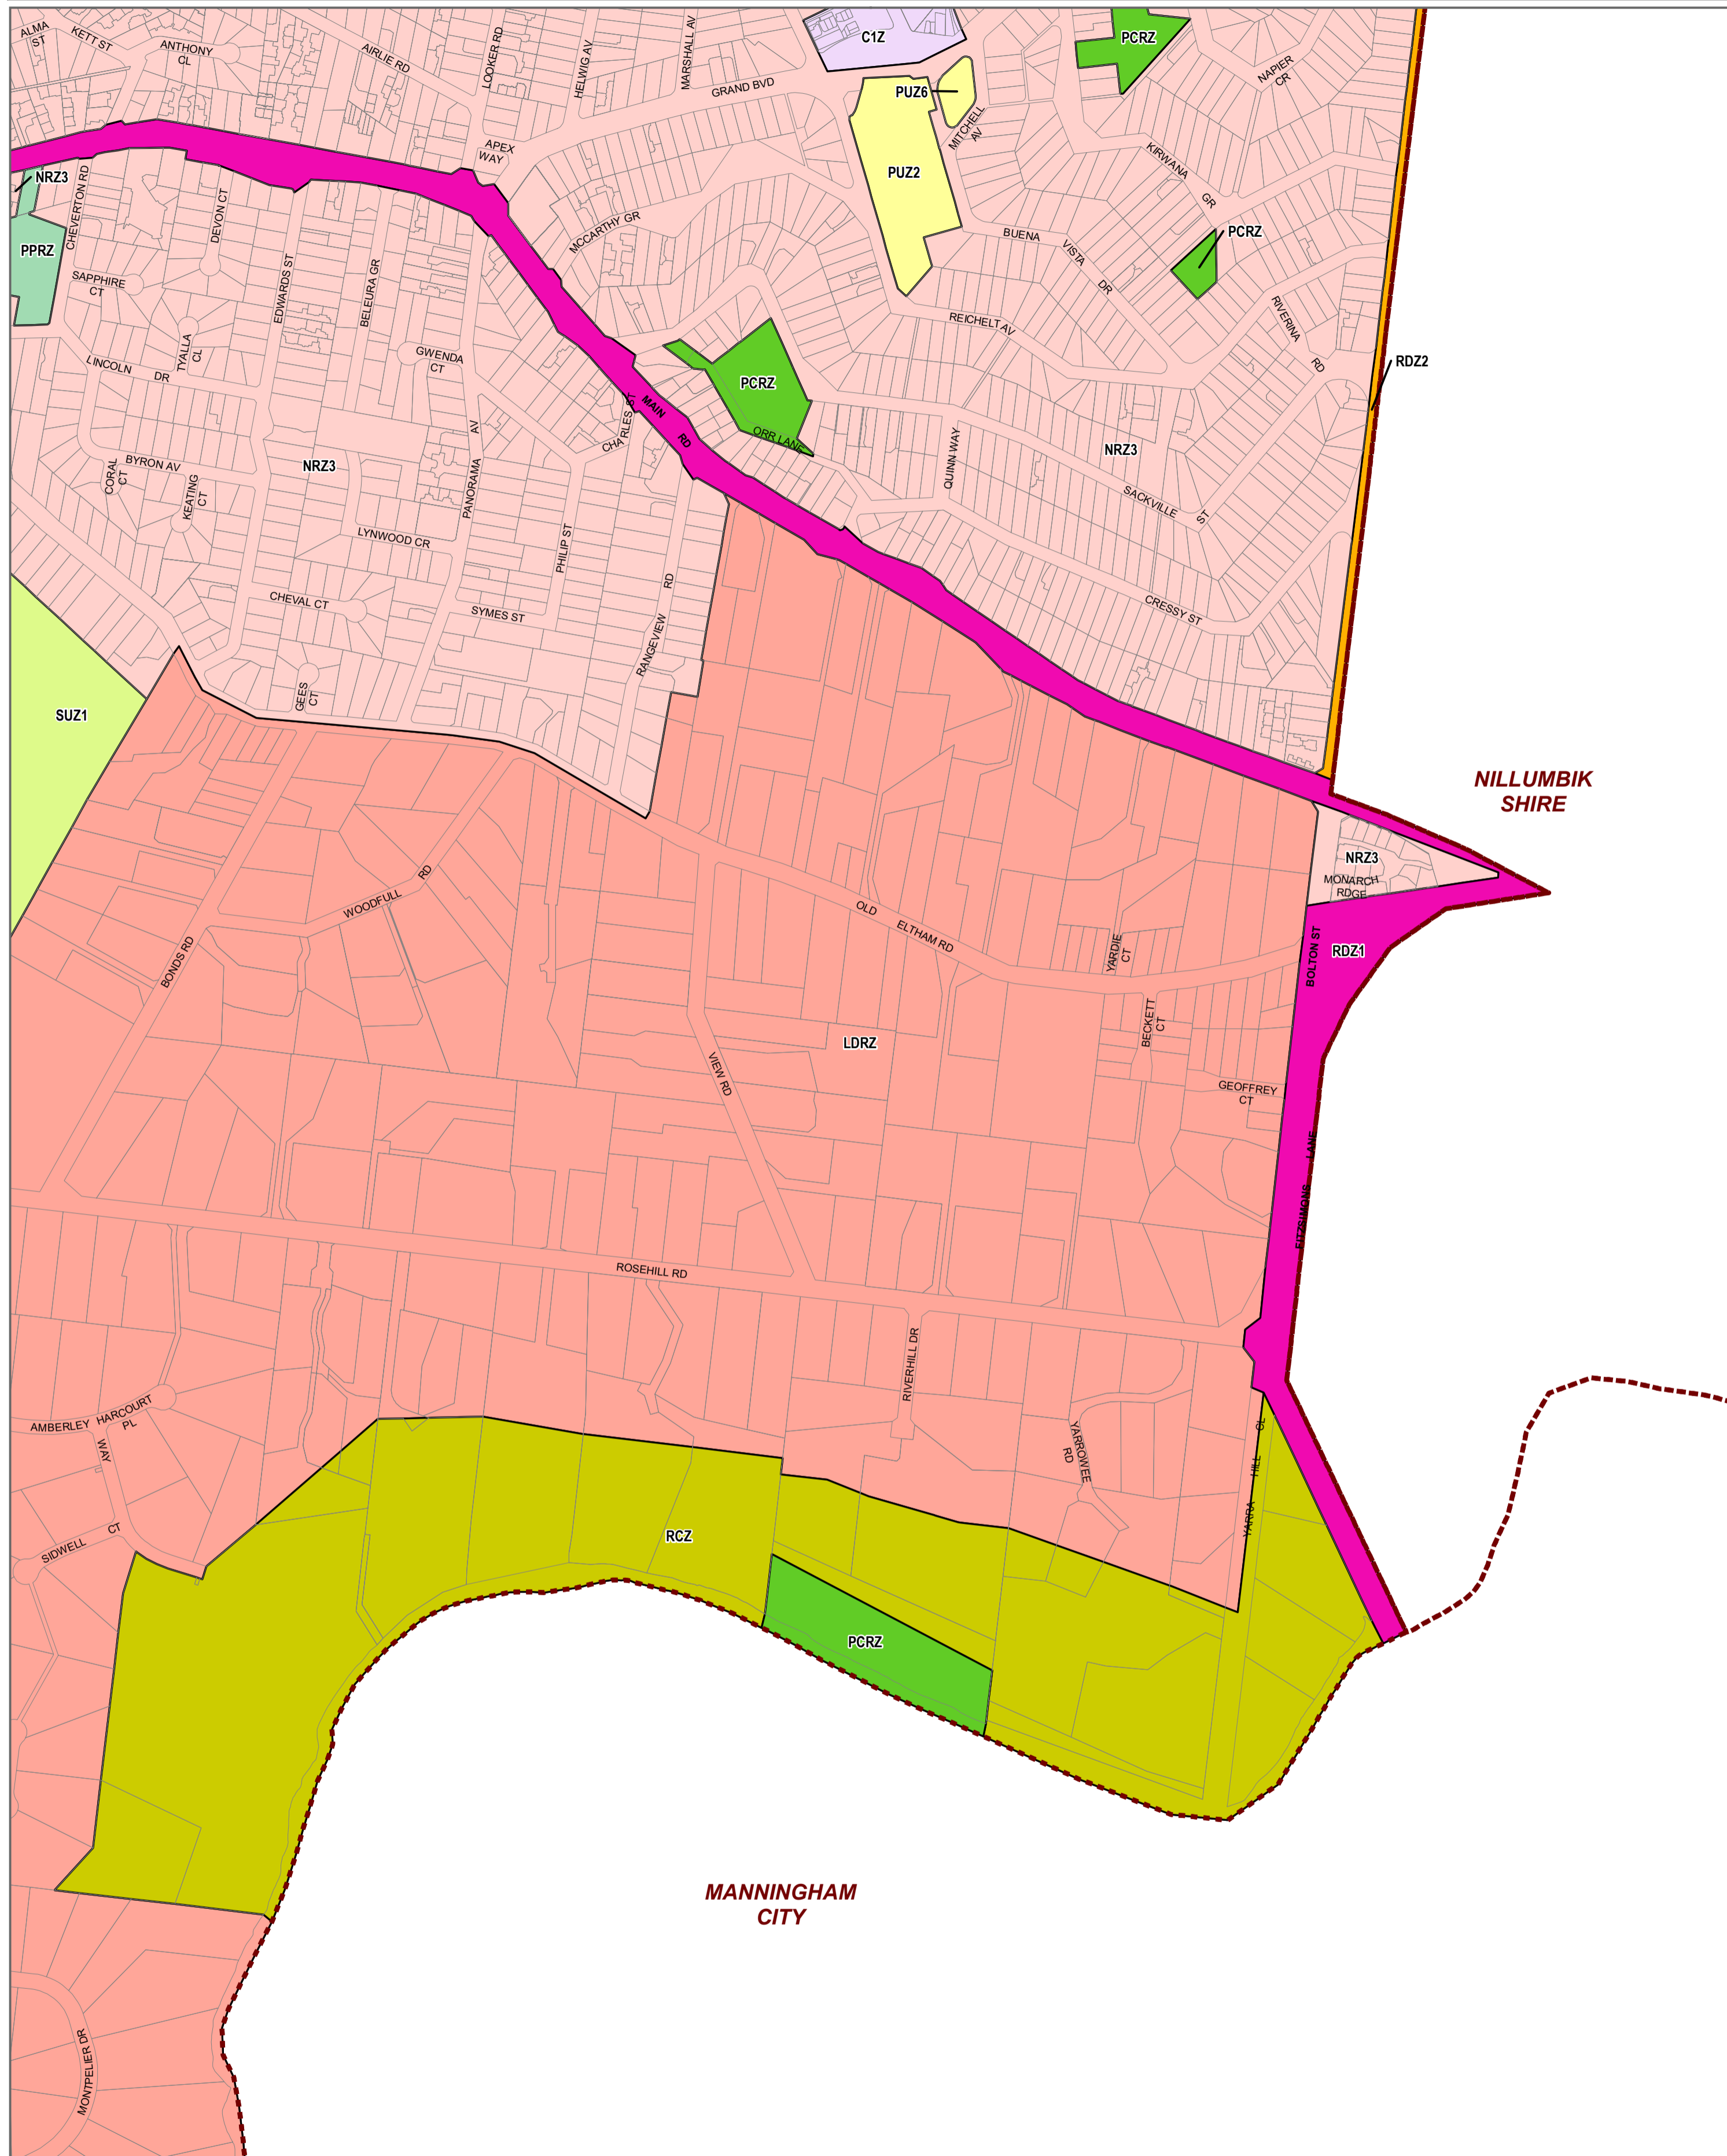

BANYULE PLANNING SCHEME - LOCAL PROVISION

LEGEND

Municipal Boundary

Disclaimer
 This publication may be of assistance to you but the State of Victoria and its employees do not guarantee that the publication is without flaw of any kind or is wholly appropriate for your particular purposes and therefore disclaims all liability for any error, loss or other consequence which may arise from you relying on any information in this publication.

© The State of Victoria Department of Environment, Land, Water and Planning 2019

Australian Map Grid Zone 55

Planning Group
AMENDMENT C114bany
 Printed: 26/08/2019

Environment,
 Land, Water
 and Planning

INDEX TO ADJOINING SCHEME MAPS