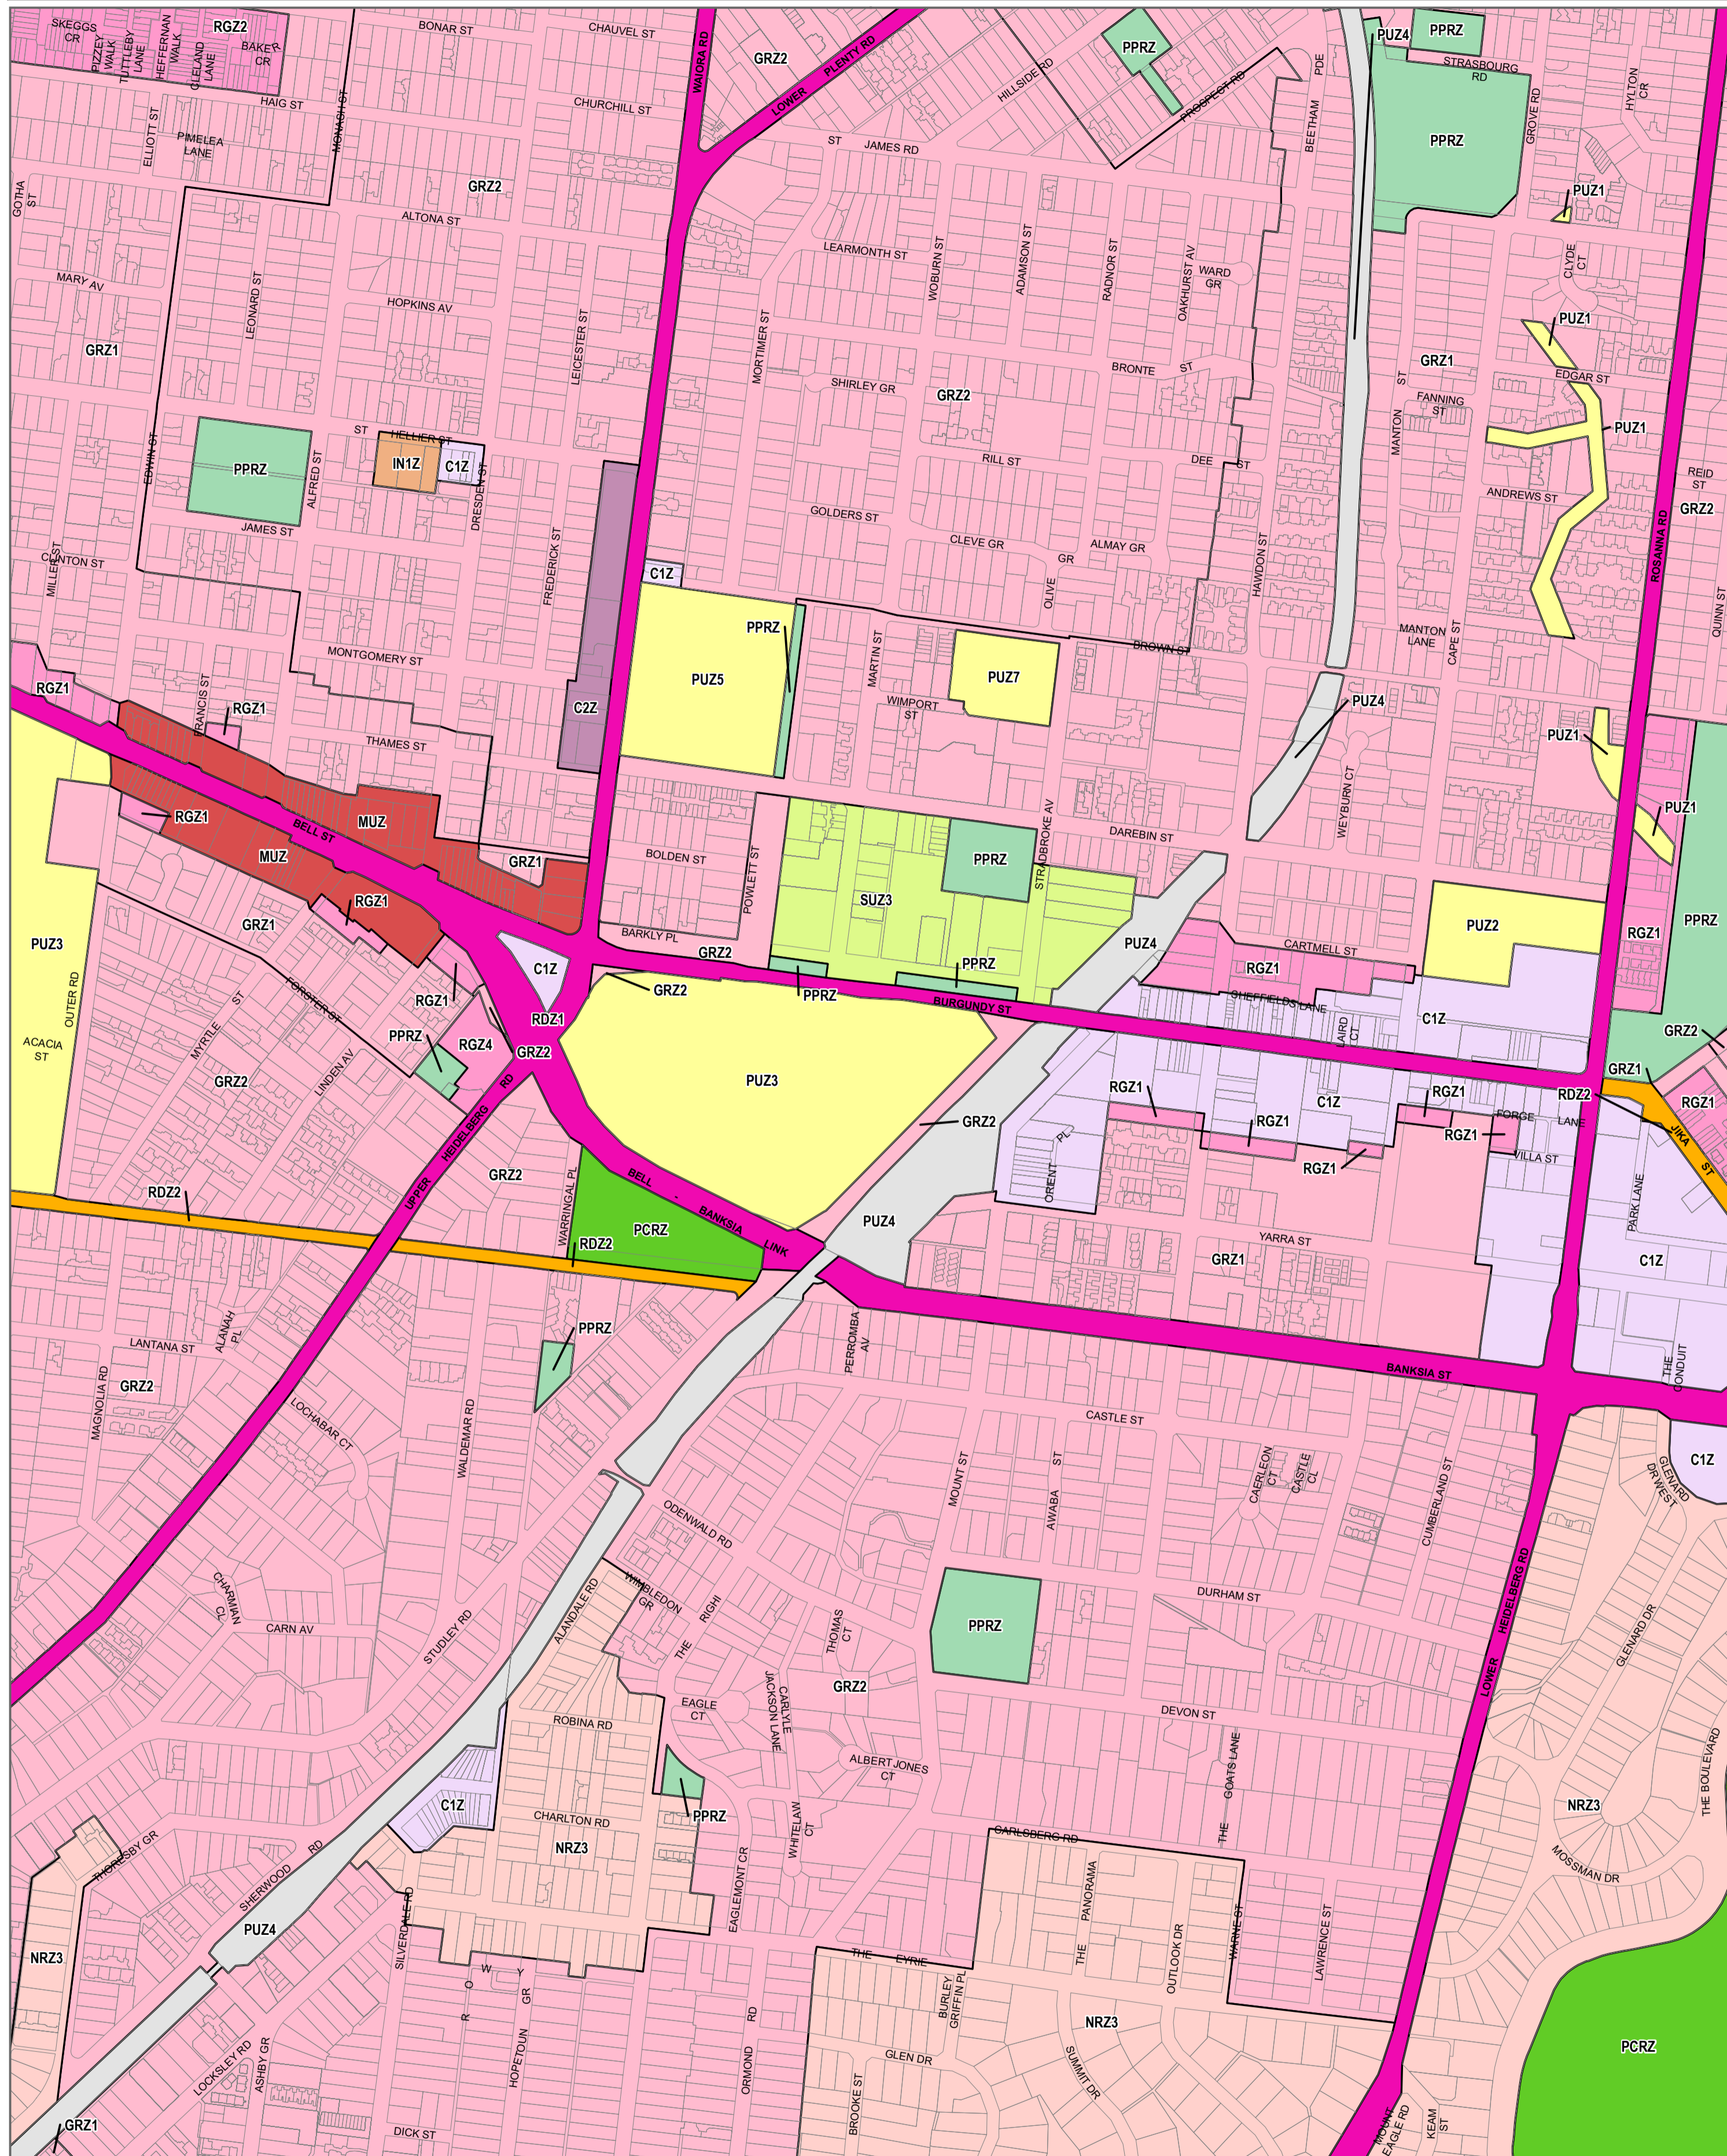

BANYULE PLANNING SCHEME - LOCAL PROVISION

LEGEND

| | |
|--|--|
| | |
| | |
| | |
| | |
| | |
| | |
| | |
| | |
| | |

Disclaimer
 This publication may be of assistance to you but the State of Victoria and its employees do not guarantee that the publication is without flaw of any kind or is wholly appropriate for your particular purposes and therefore disclaims all liability for any error, loss or other consequence which may arise from you relying on any information in this publication.

© The State of Victoria Department of Environment, Land, Water and Planning 2019

Australian Map Grid Zone 55

Planning Group
AMENDMENT C114bany
 Printed: 26/08/2019

Environment,
 Land, Water
 and Planning

INDEX TO ADJOINING SCHEME MAPS