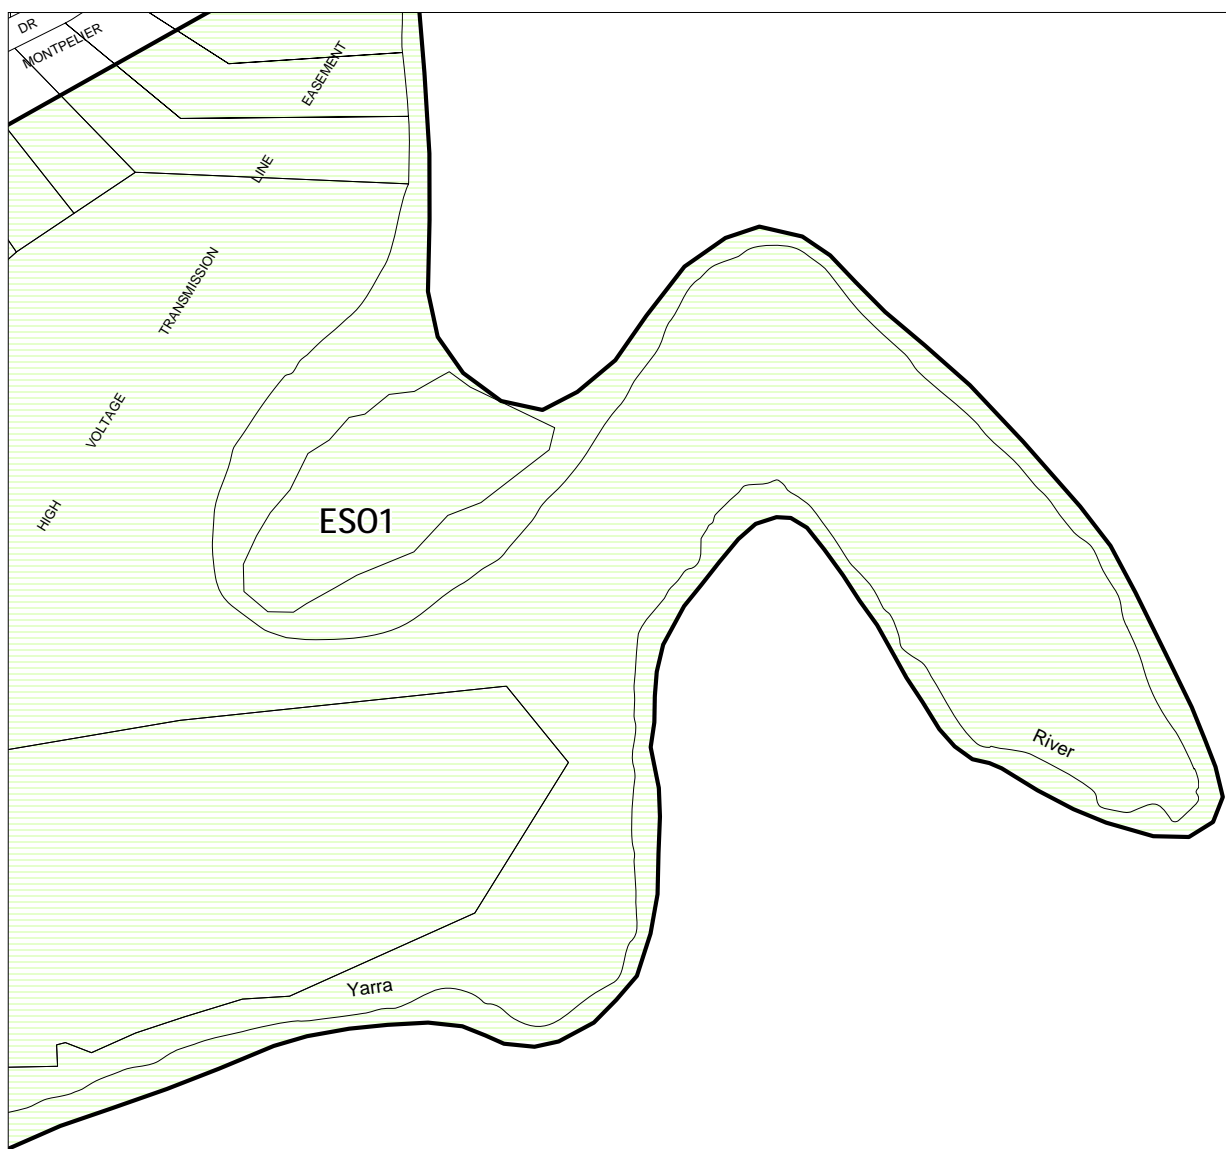

BANYULE PLANNING SCHEME - LOCAL PROVISION

AUSTRALIAN MAP GRID ZONE 55

Printed: 11/7/2007