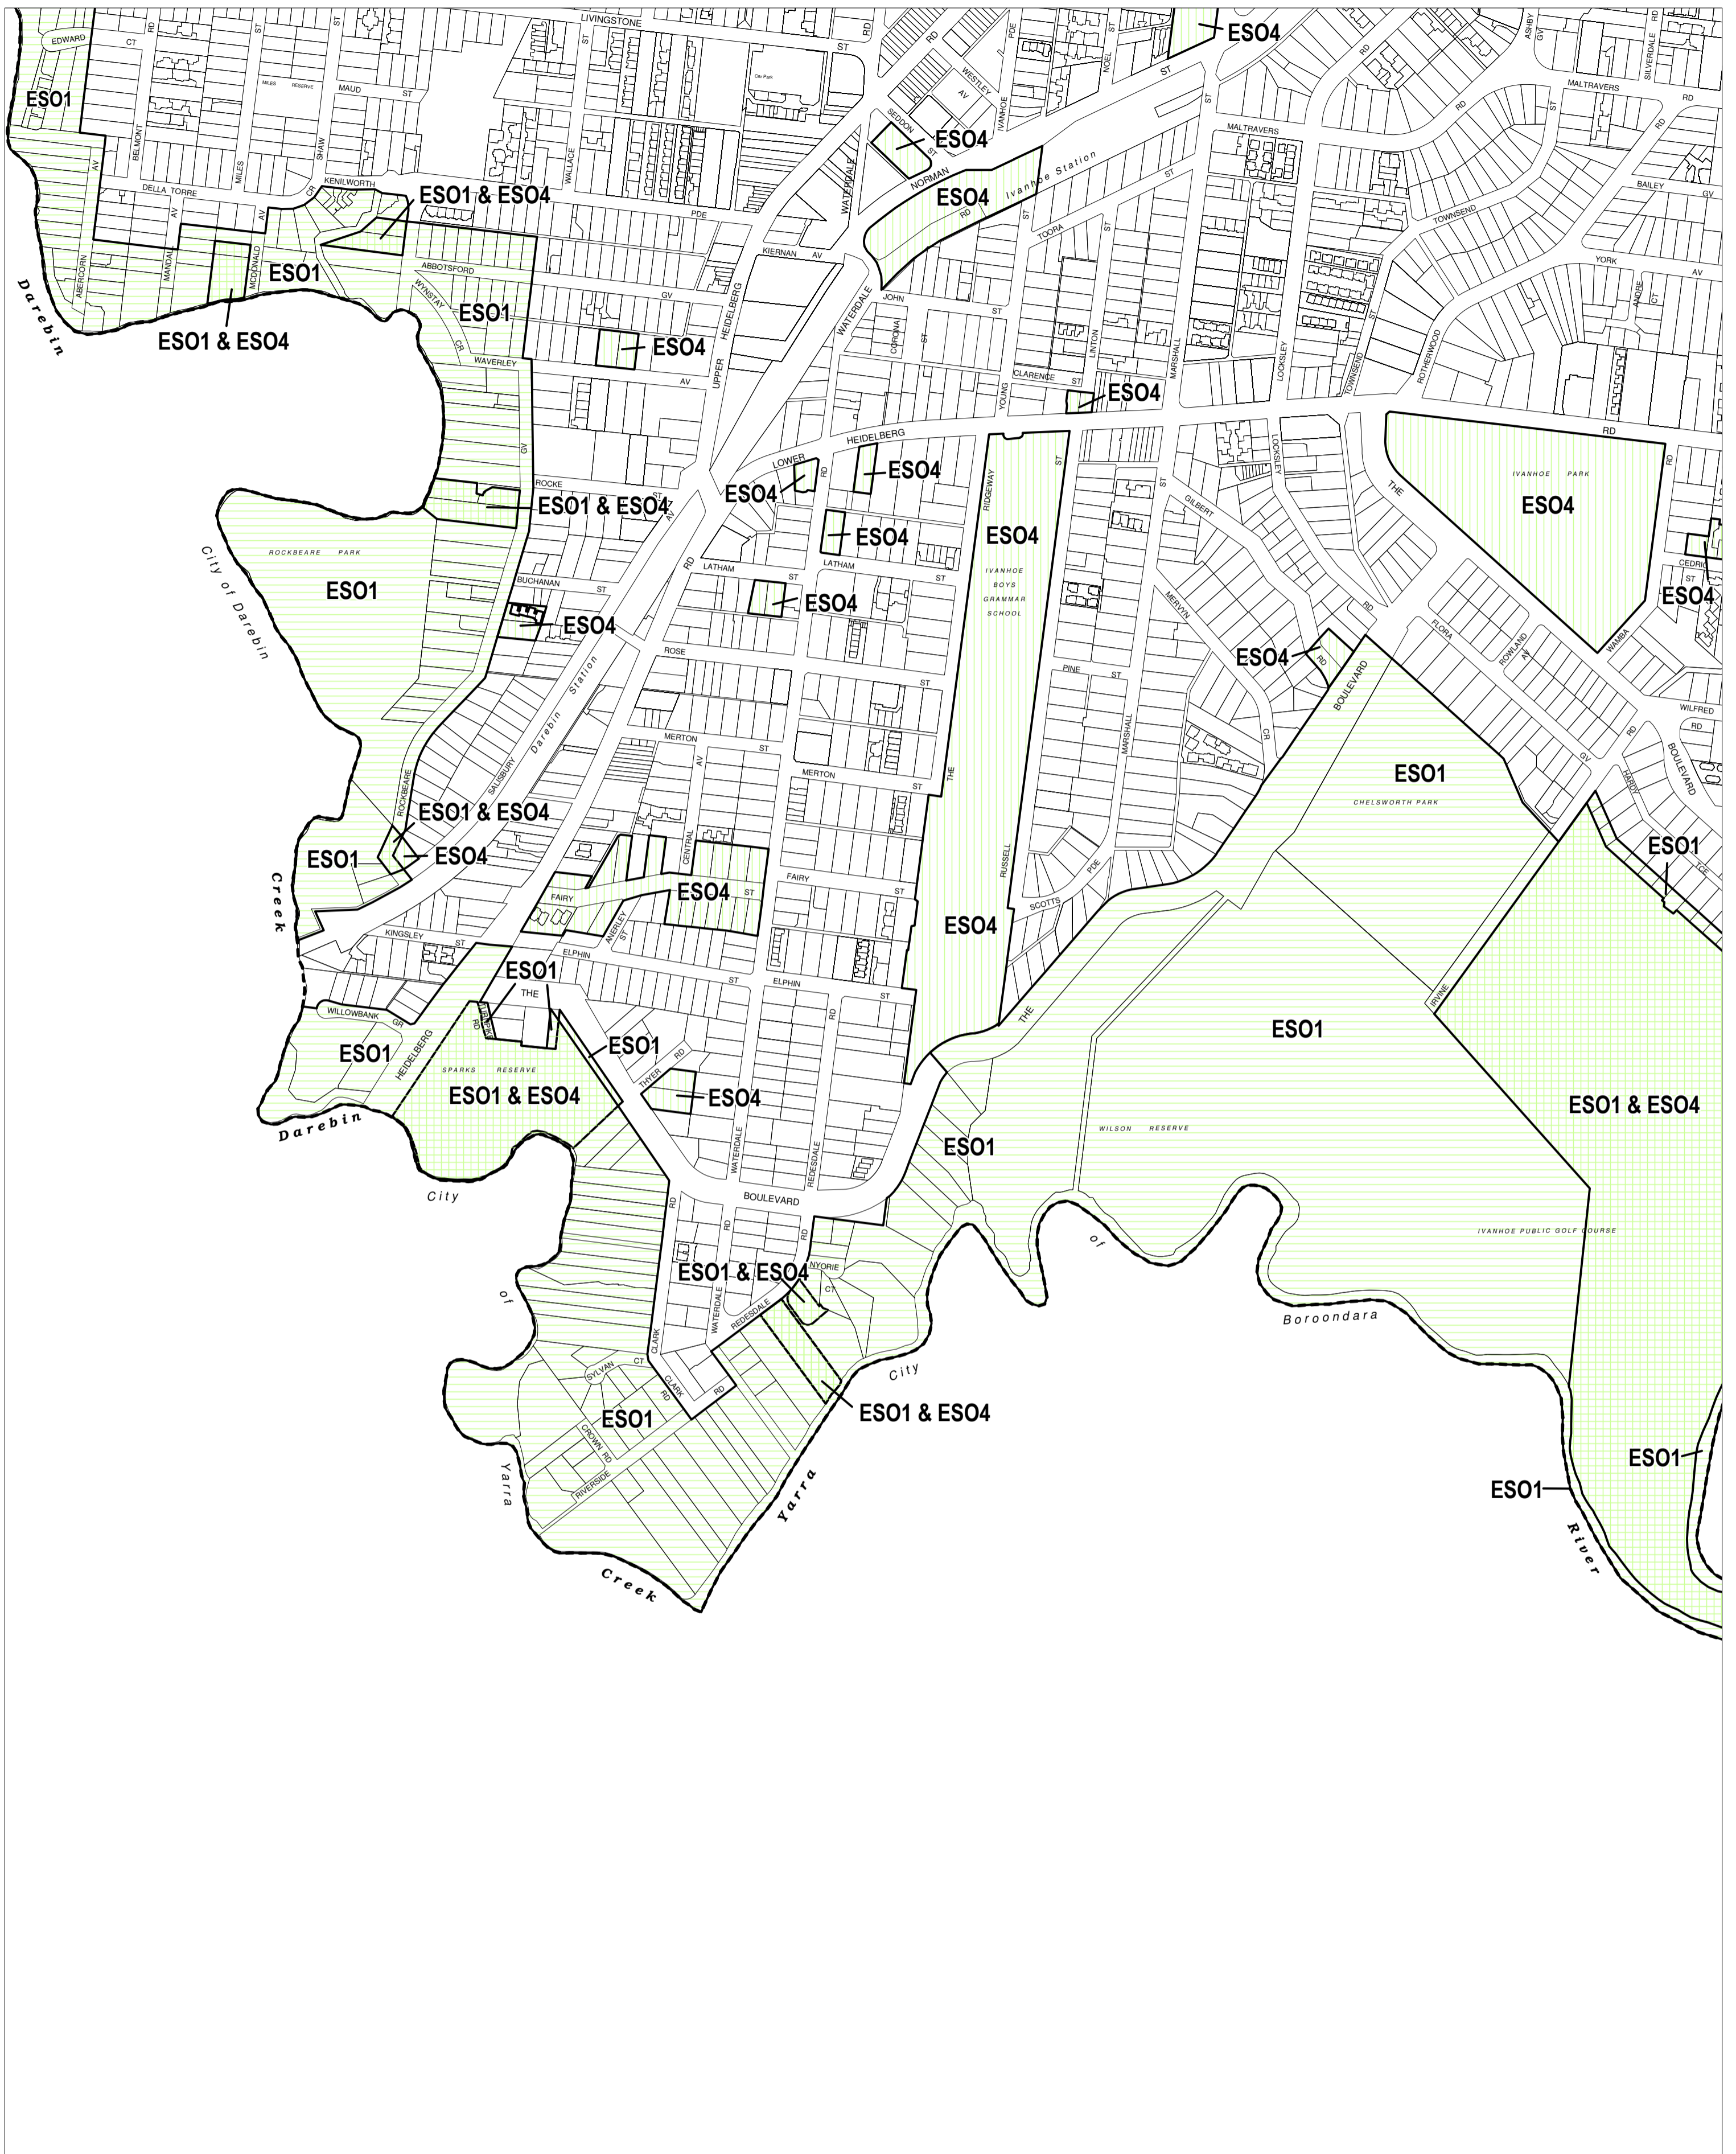

BANYULE PLANNING SCHEME - LOCAL PROVISION

Printed: 25/8/2010

AMENDMENT C67