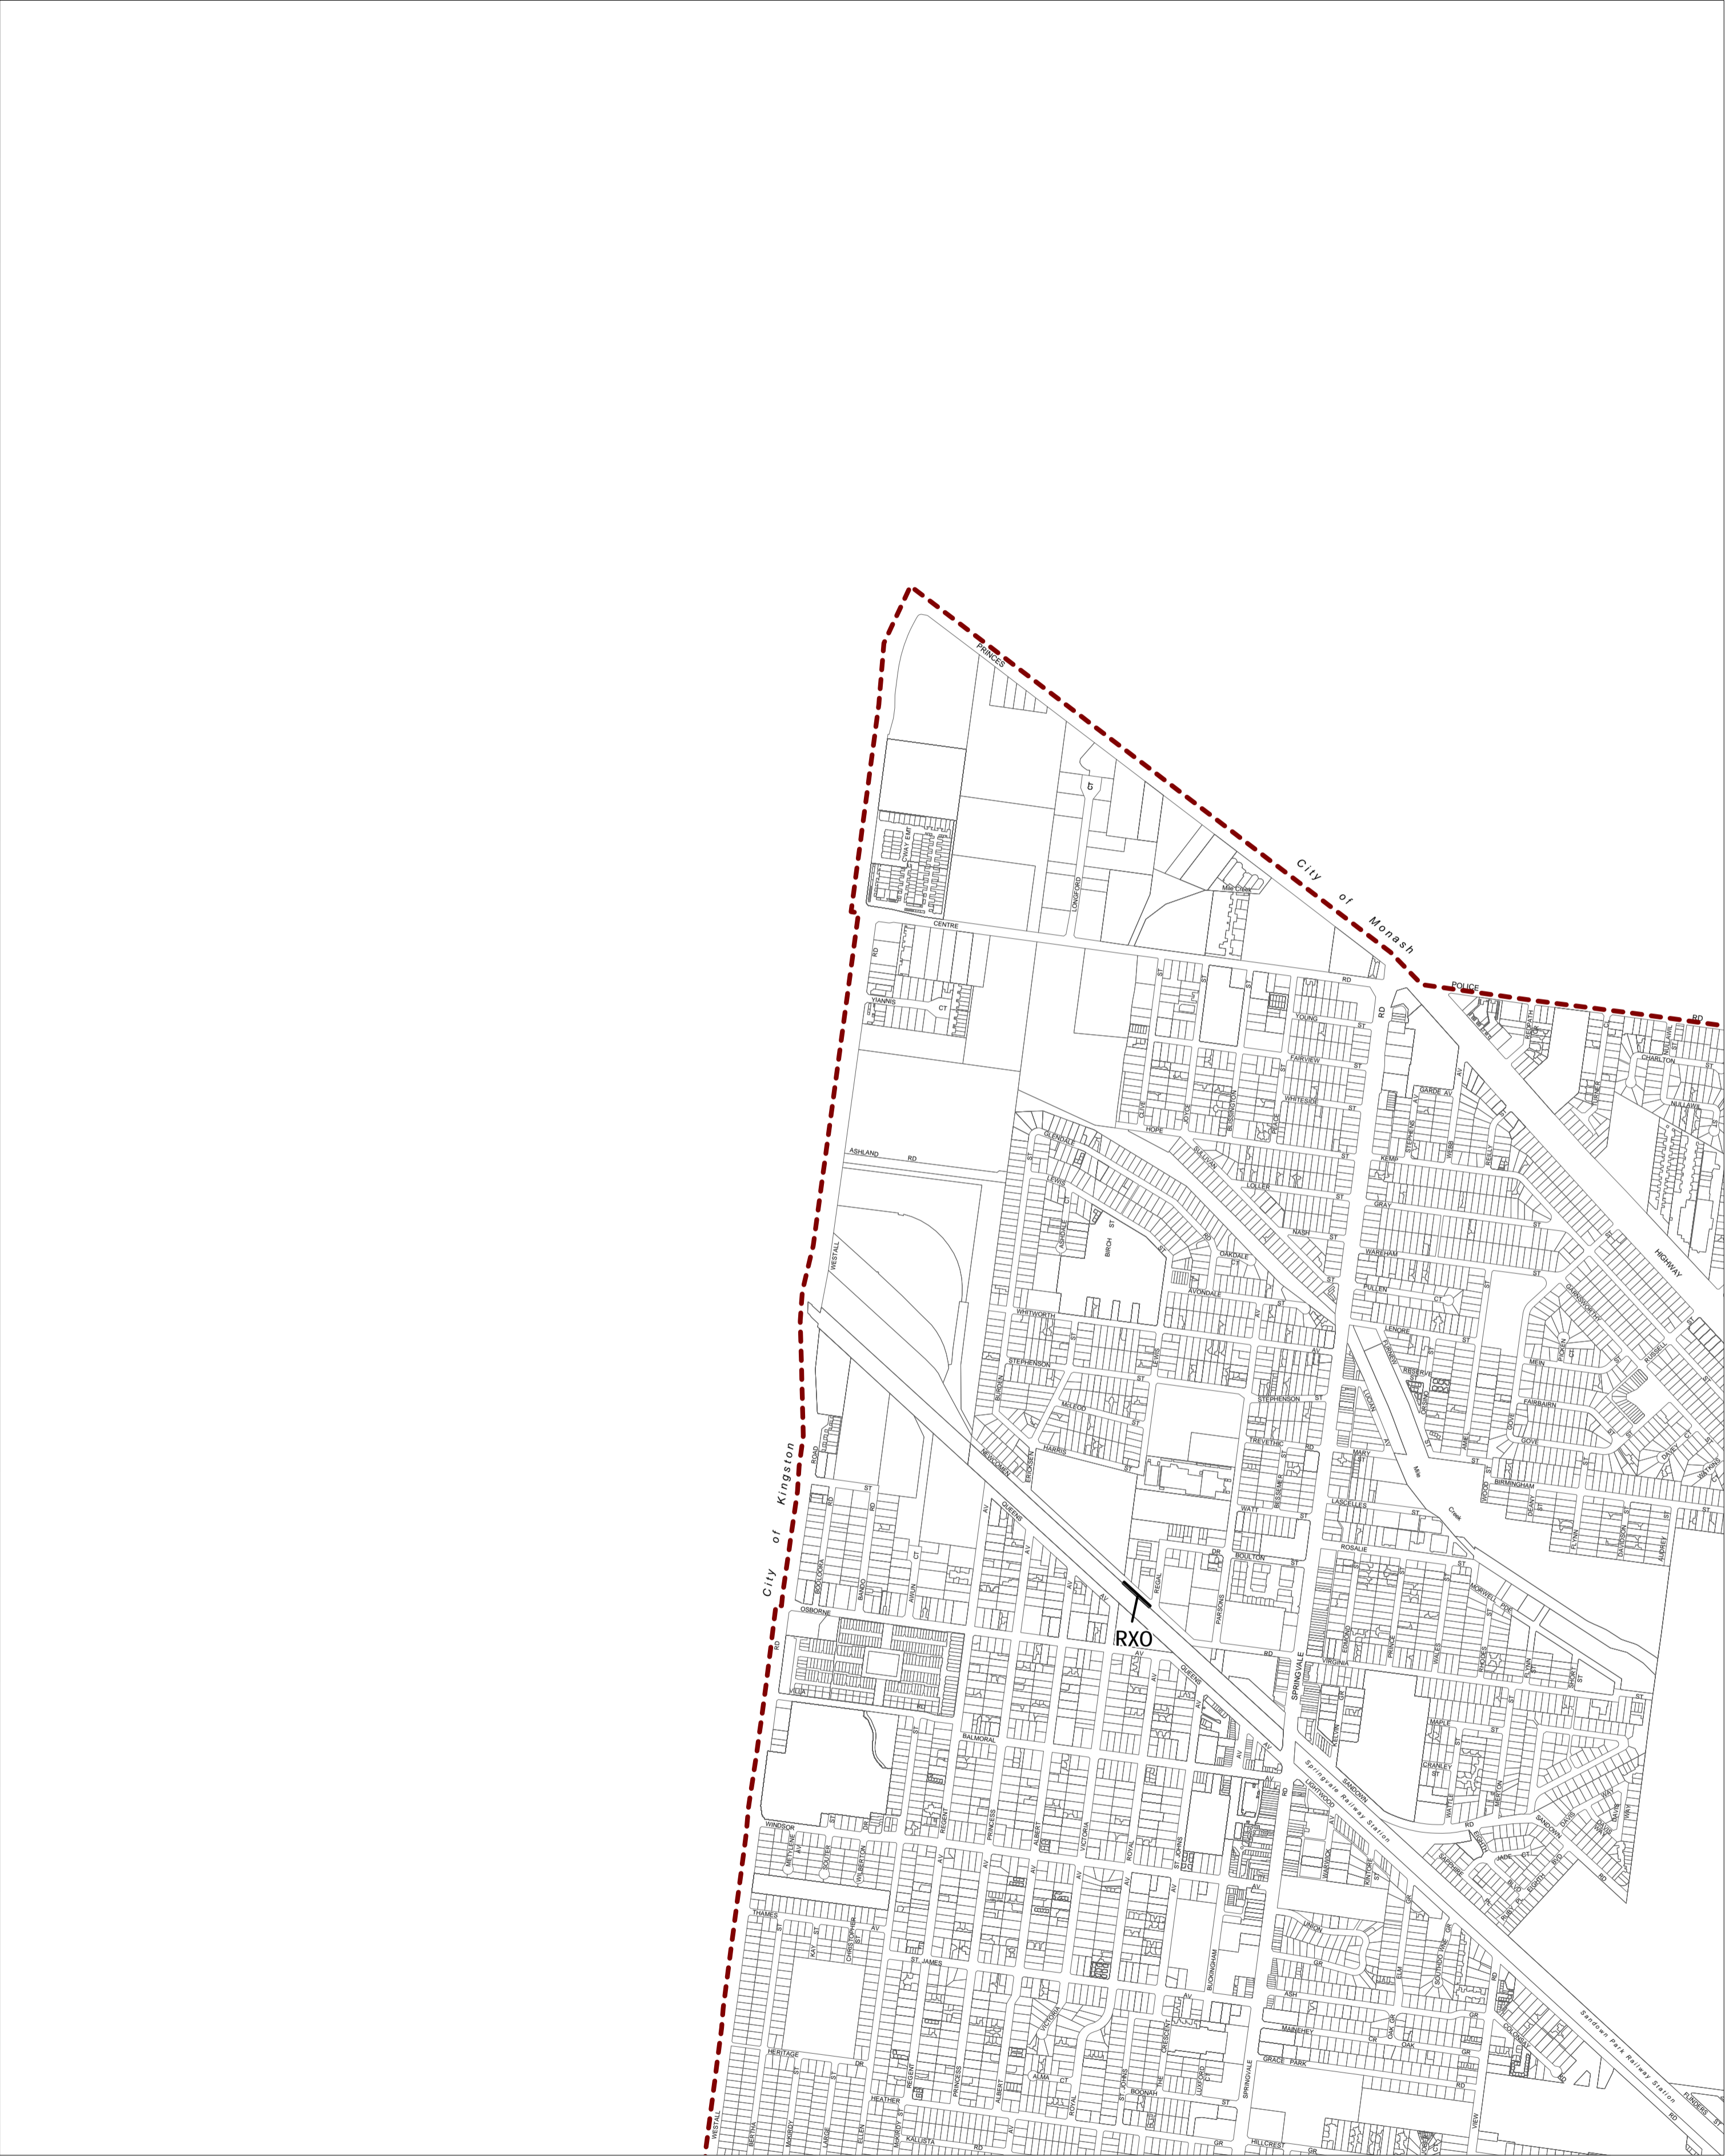

GREATER DANDENONG PLANNING SCHEME - LOCAL PROVISION

Overlays

Road Closure Overlay

AUSTRALIAN MAP GRID ZONE 55

INDEX TO ADJOINING METRIC SERIES MAP

1	2	3
4	5	6
7	8	9
10	11	12

Printed: 7/8/2015

AMENDMENT C192