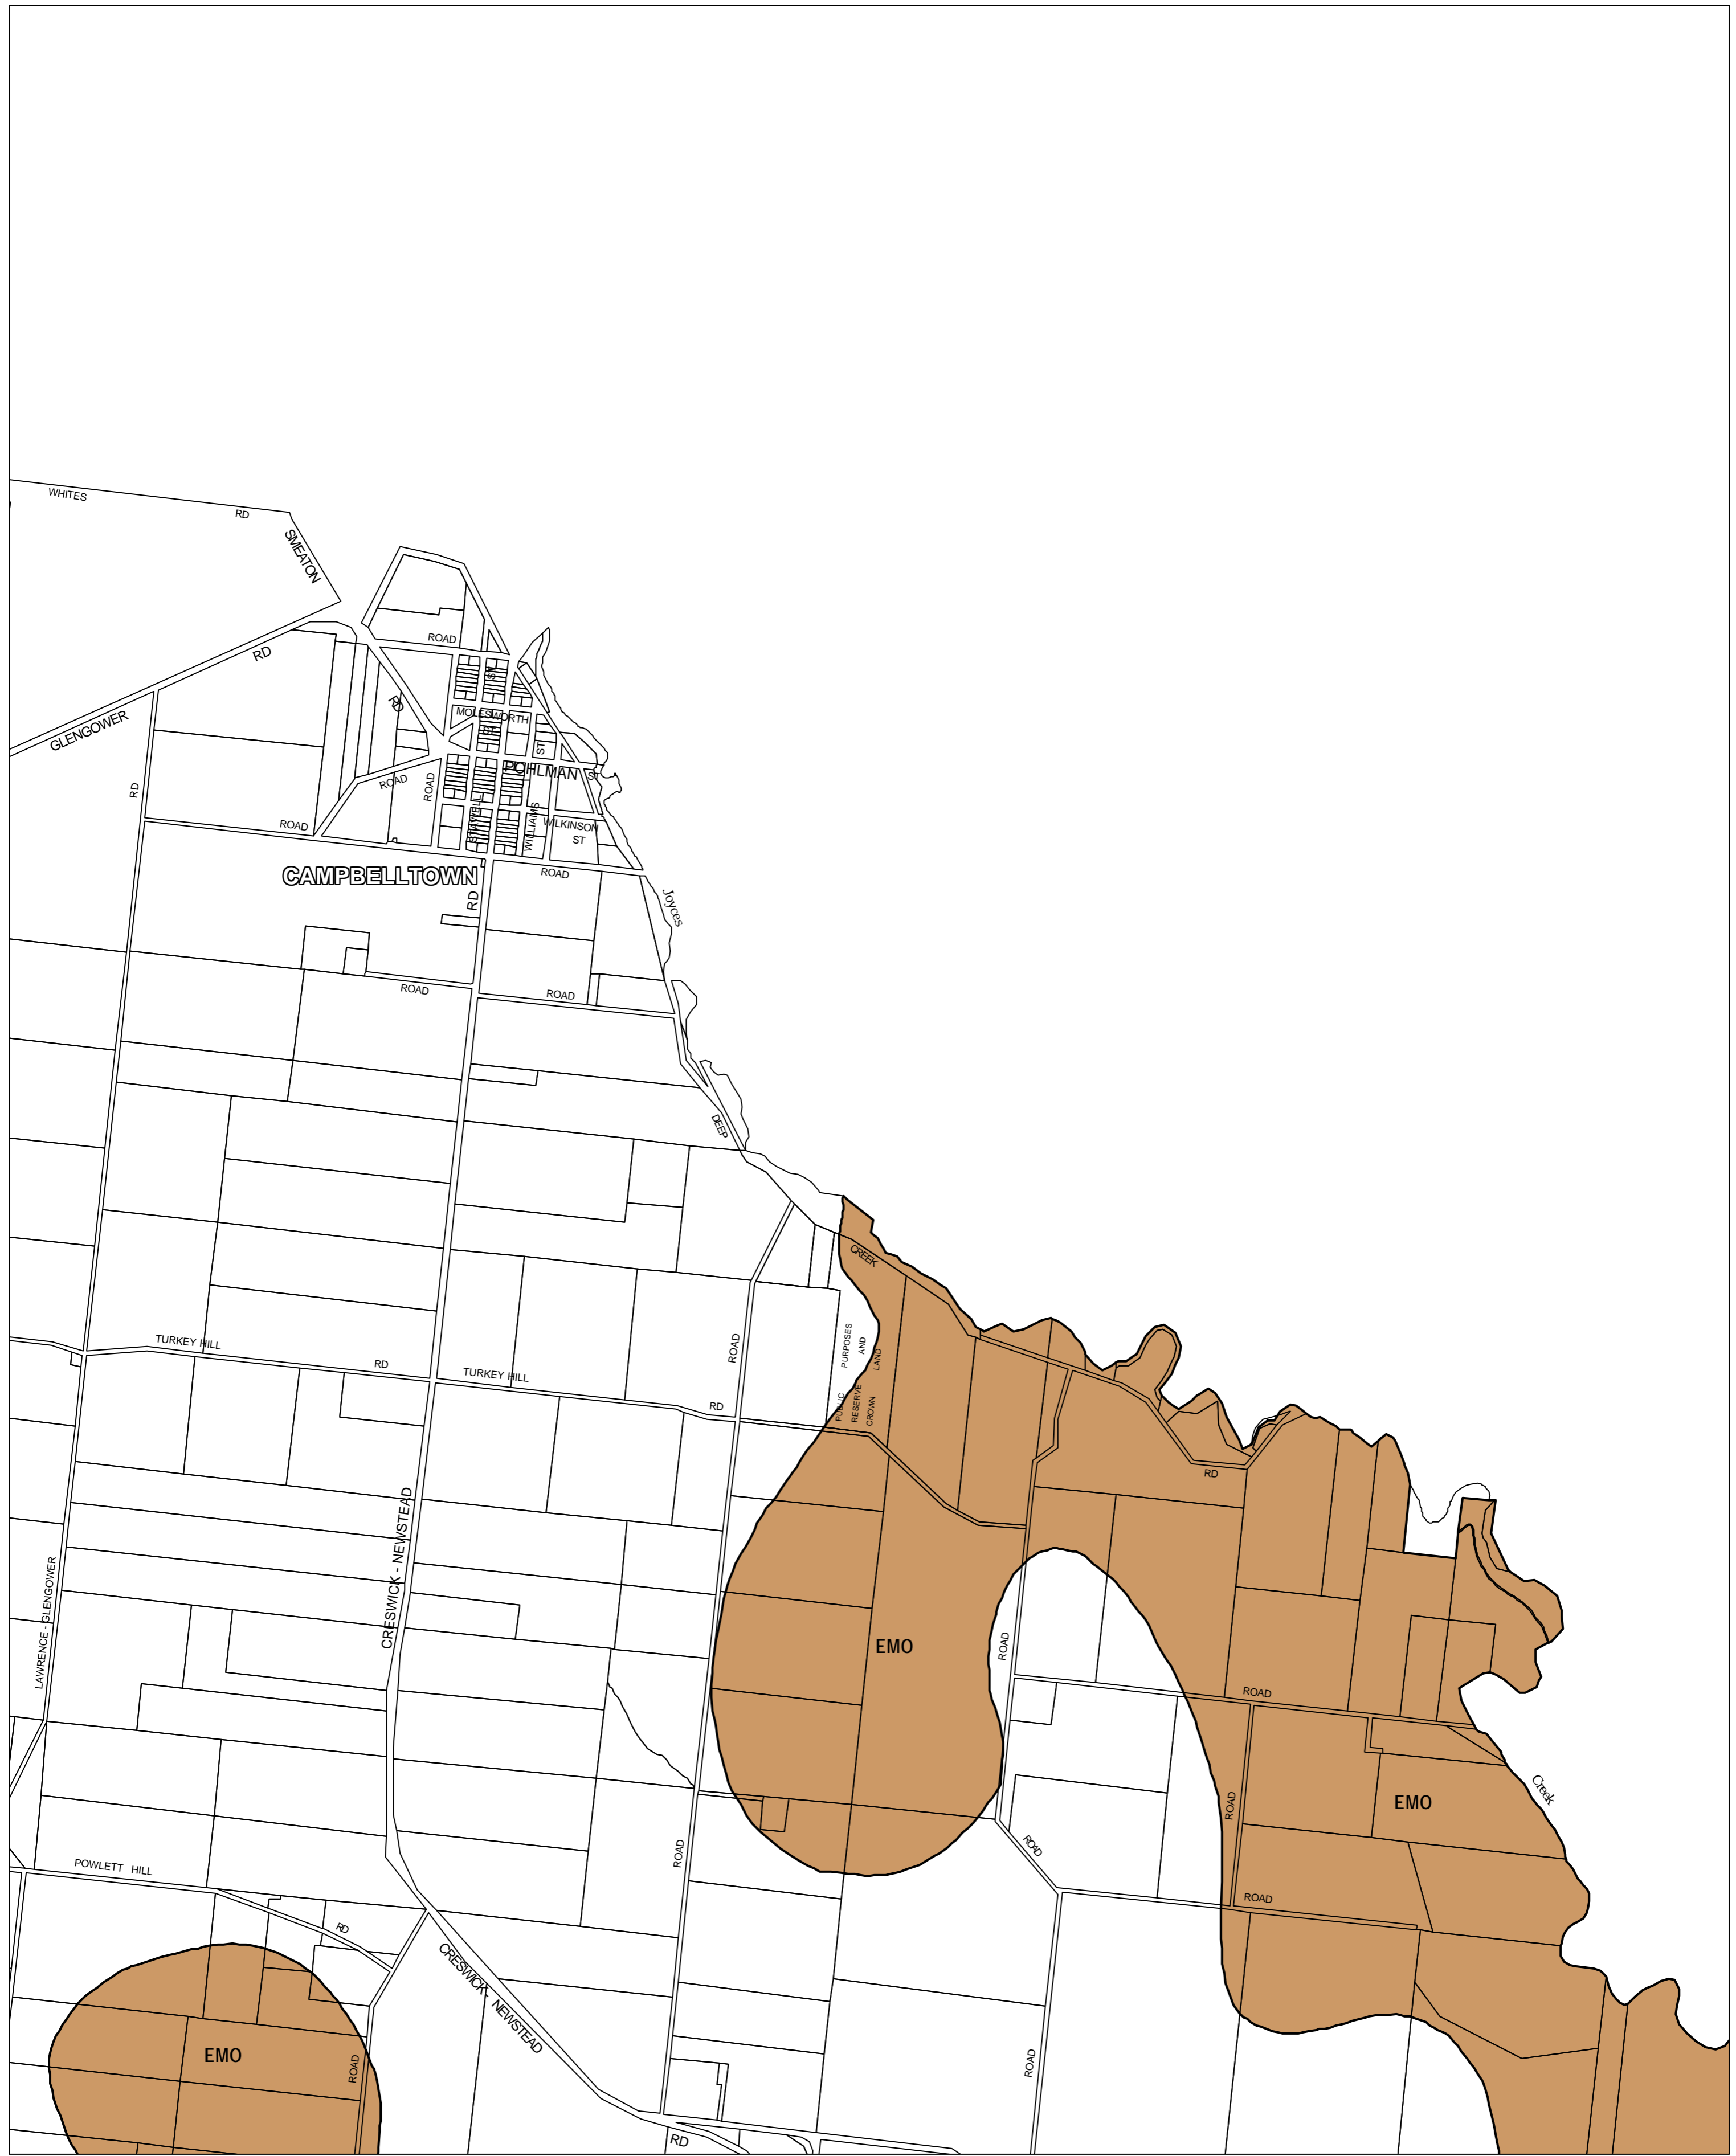

HEPBURN PLANNING SCHEME - LOCAL PROVISION

Overlays

Erosion Management Overlay

AUSTRALIAN MAP GRID ZONE 55

INDEX TO ADJOINING METRIC SERIES MAP

Printed: 29/6/2007