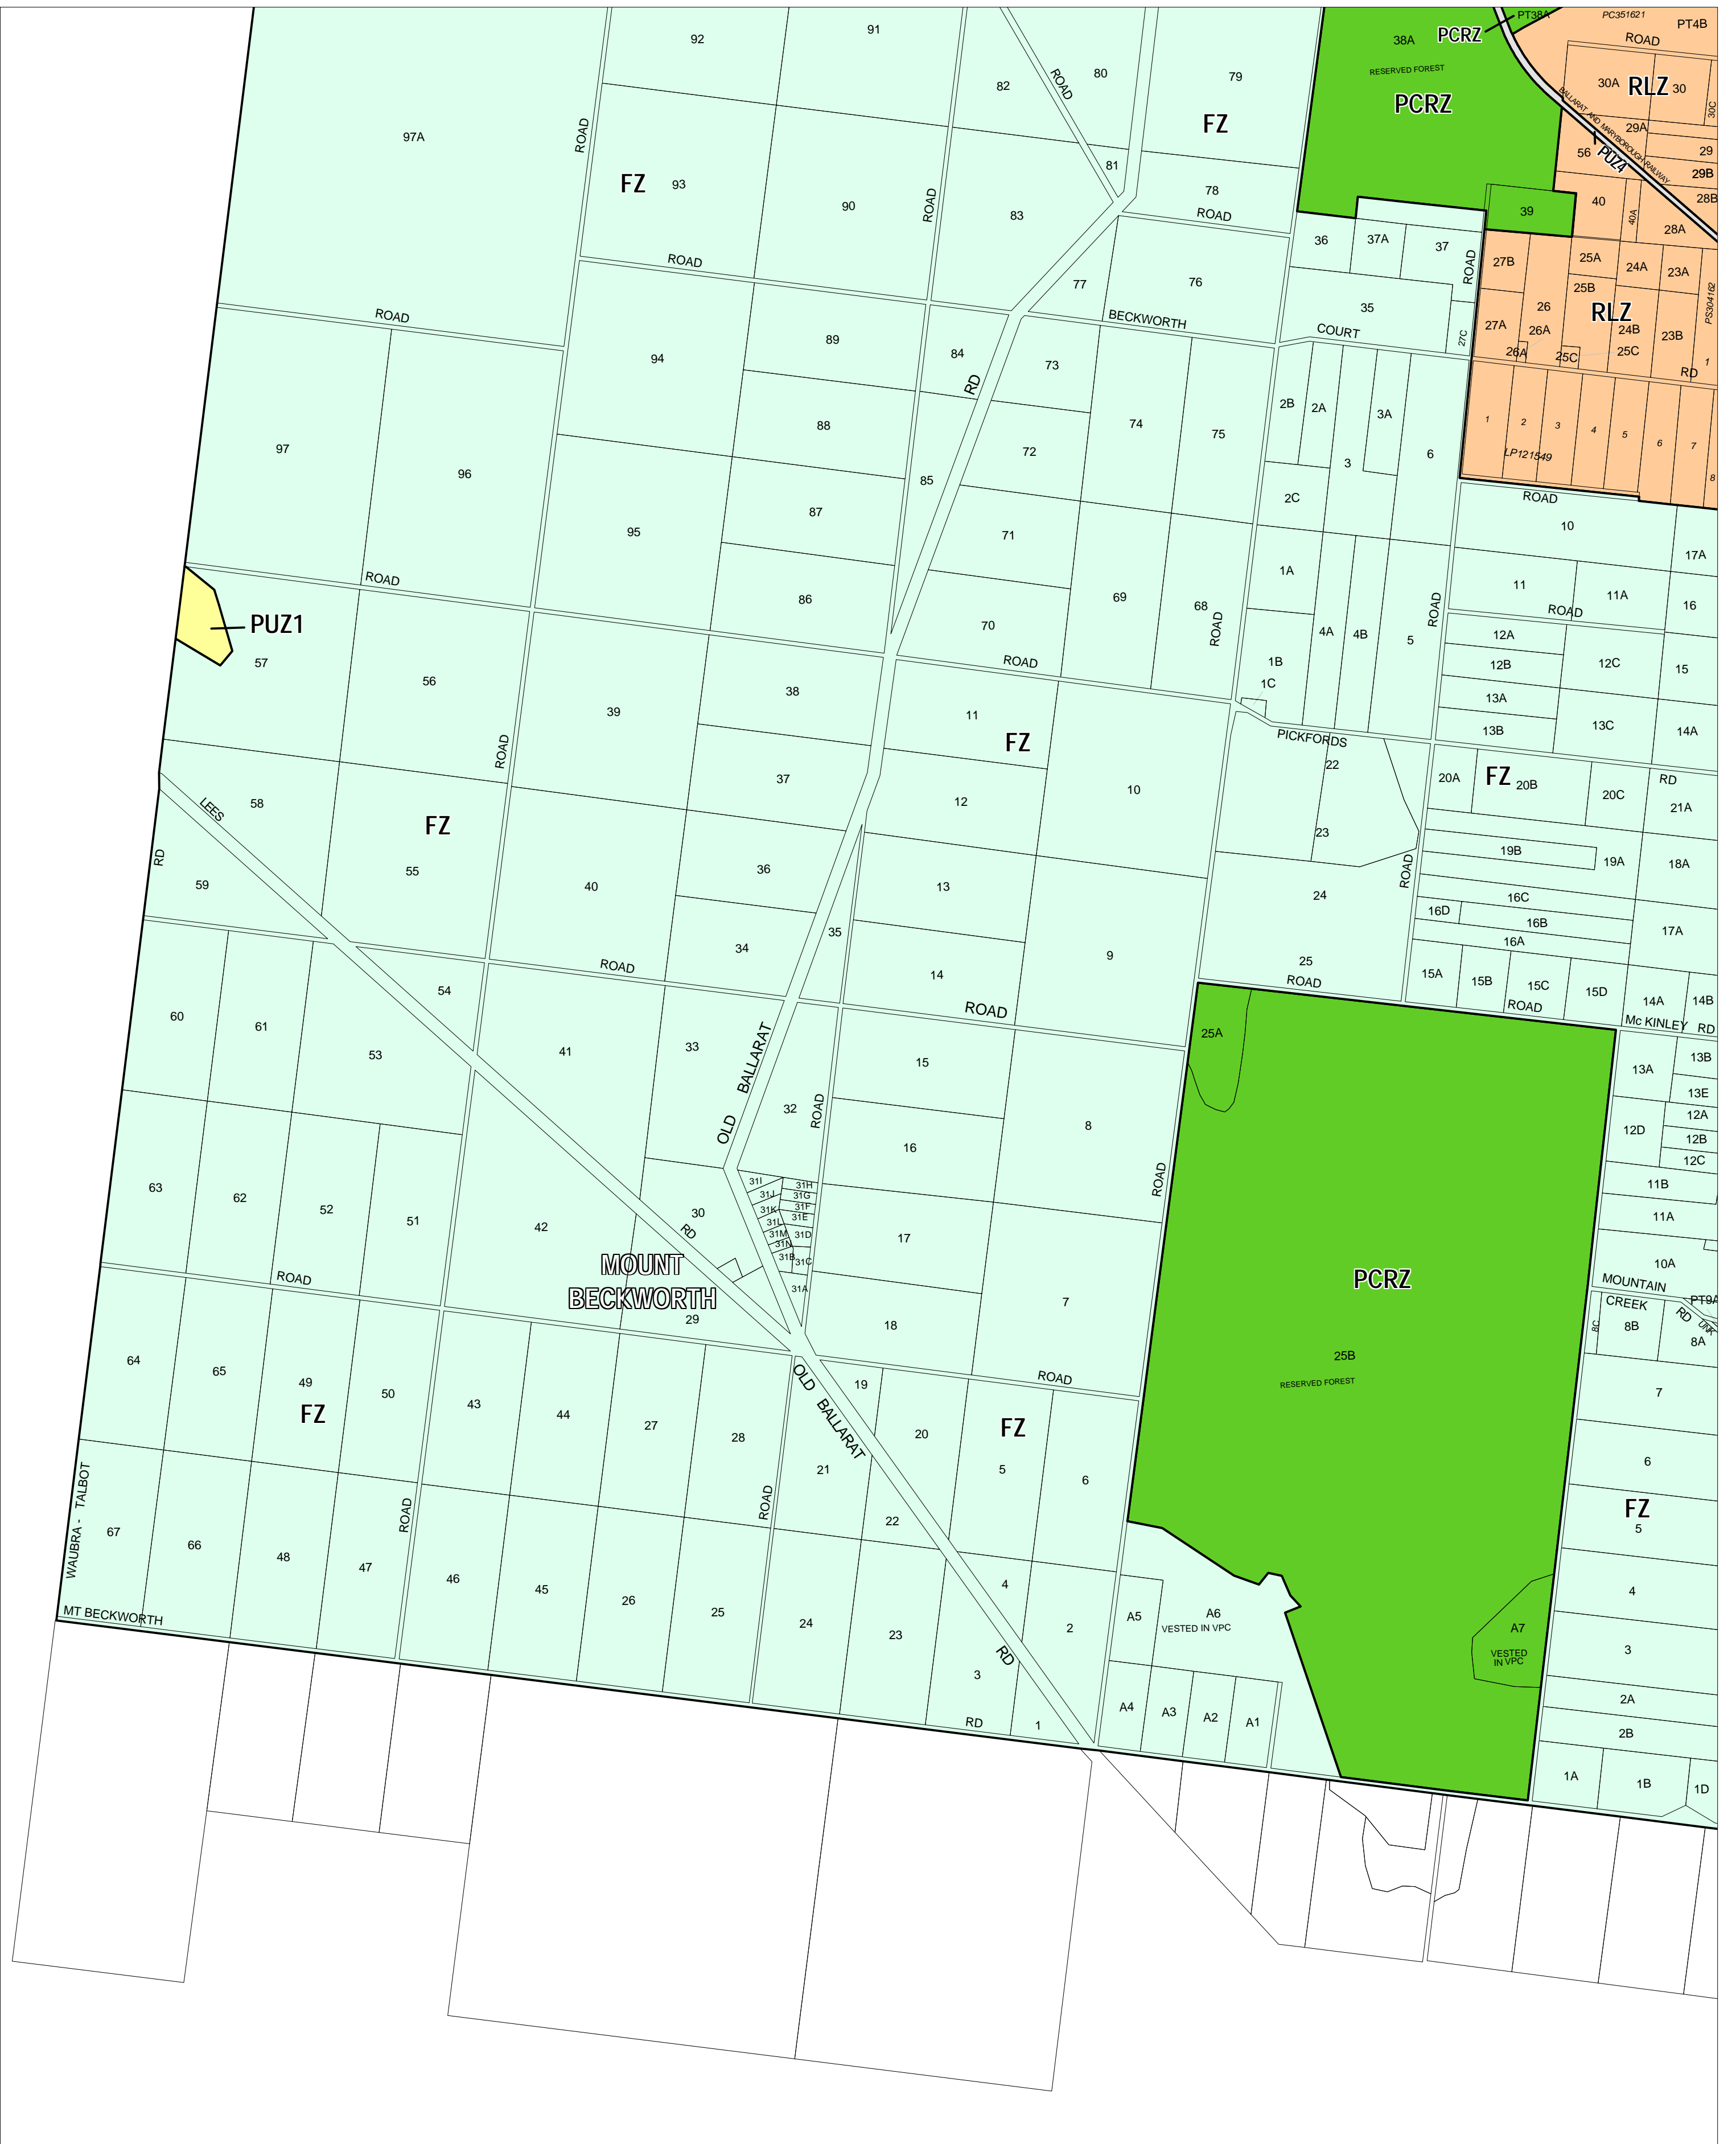

HEPBURN PLANNING SCHEME - LOCAL PROVISION

Public Land	
	Public Conservation and Resource Zone
	Public Use Zone - Service and Utility
	Public Use Zone - Transport
Rural	
	Farming Zone
	Rural Living Zone

AUSTRALIAN MAP GRID ZONE 55

Printed: 8/9/2008

AMENDMENT C42

ZONES

MAP No 9