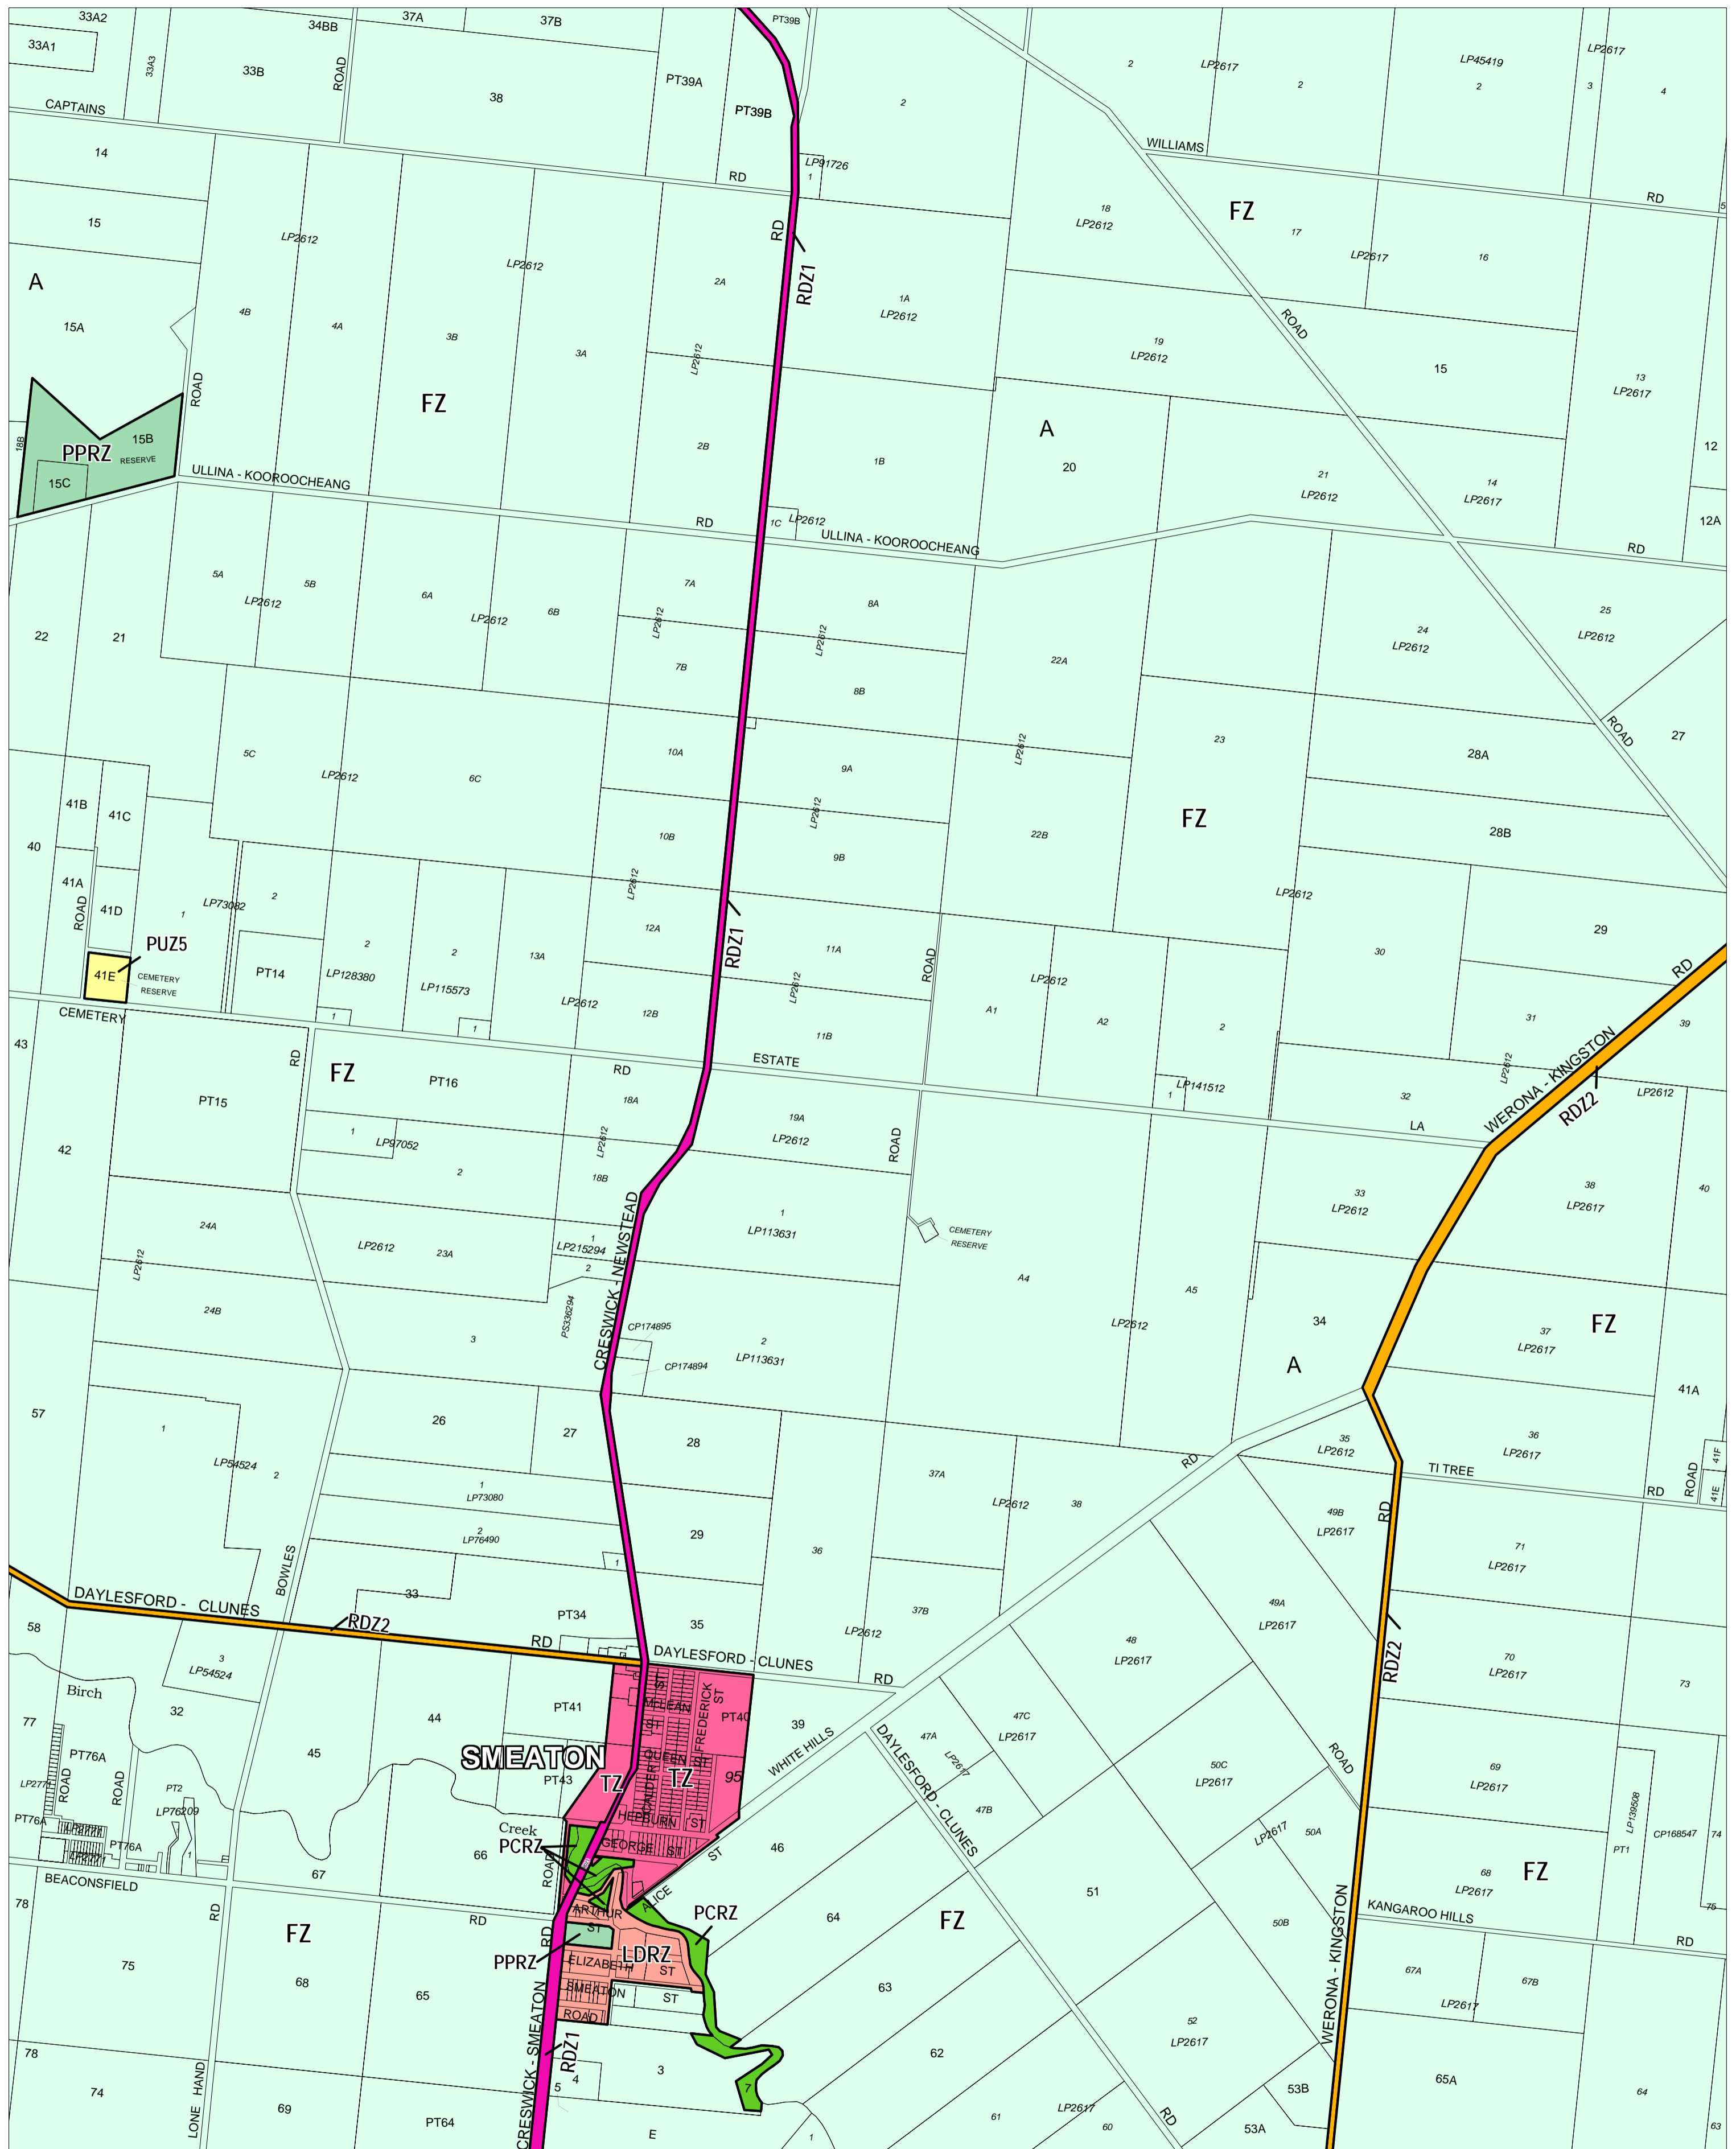

HEPBURN PLANNING SCHEME - LOCAL PROVISION

Public Land	
	Public Conservation And Resource Zone
	Public Park And Recreation Zone
	Public Use Zone - Cemetery/Crematorium
	Road Zone - Category 1
	Road Zone - Category 2
Residential	
	Low Density Residential Zone
	Township Zone
Rural	
	Farming Zone

Printed: 8/8/2008

AMENDMENT C16