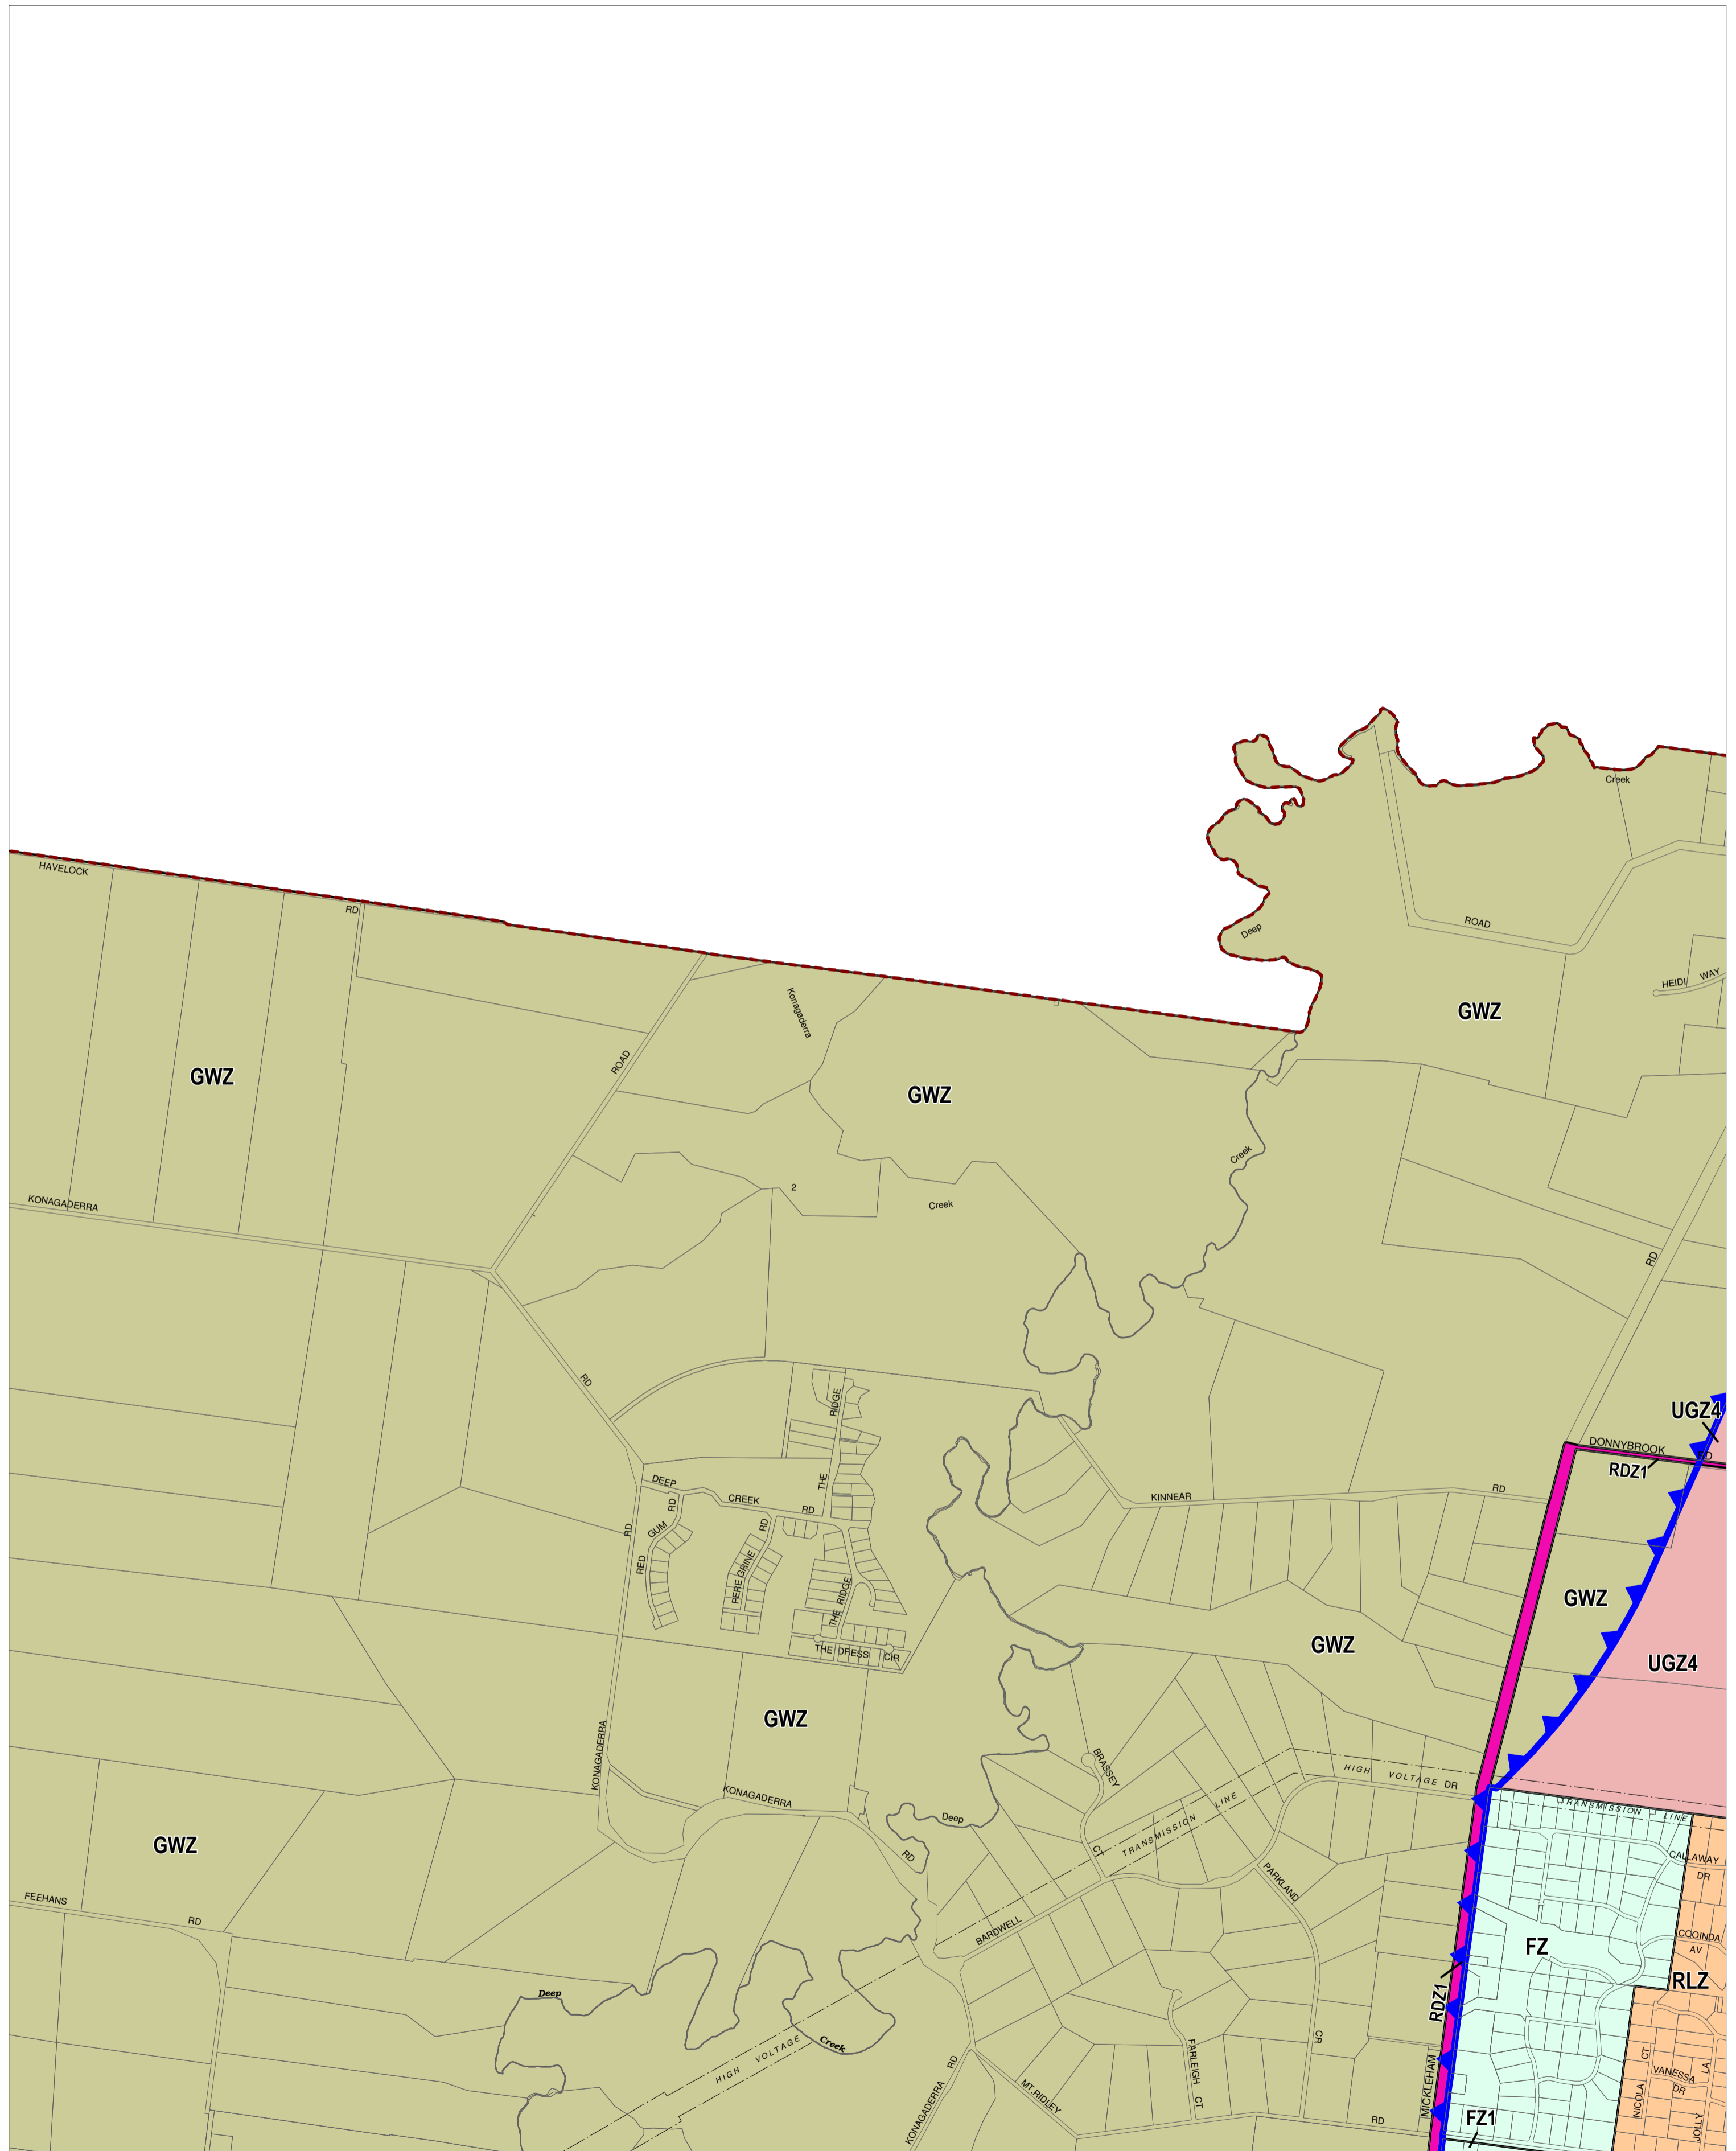

HUME PLANNING SCHEME - LOCAL PROVISION

AUSTRALIAN MAP GRID ZONE 55

Printed: 5/9/2012

AMENDMENT C166