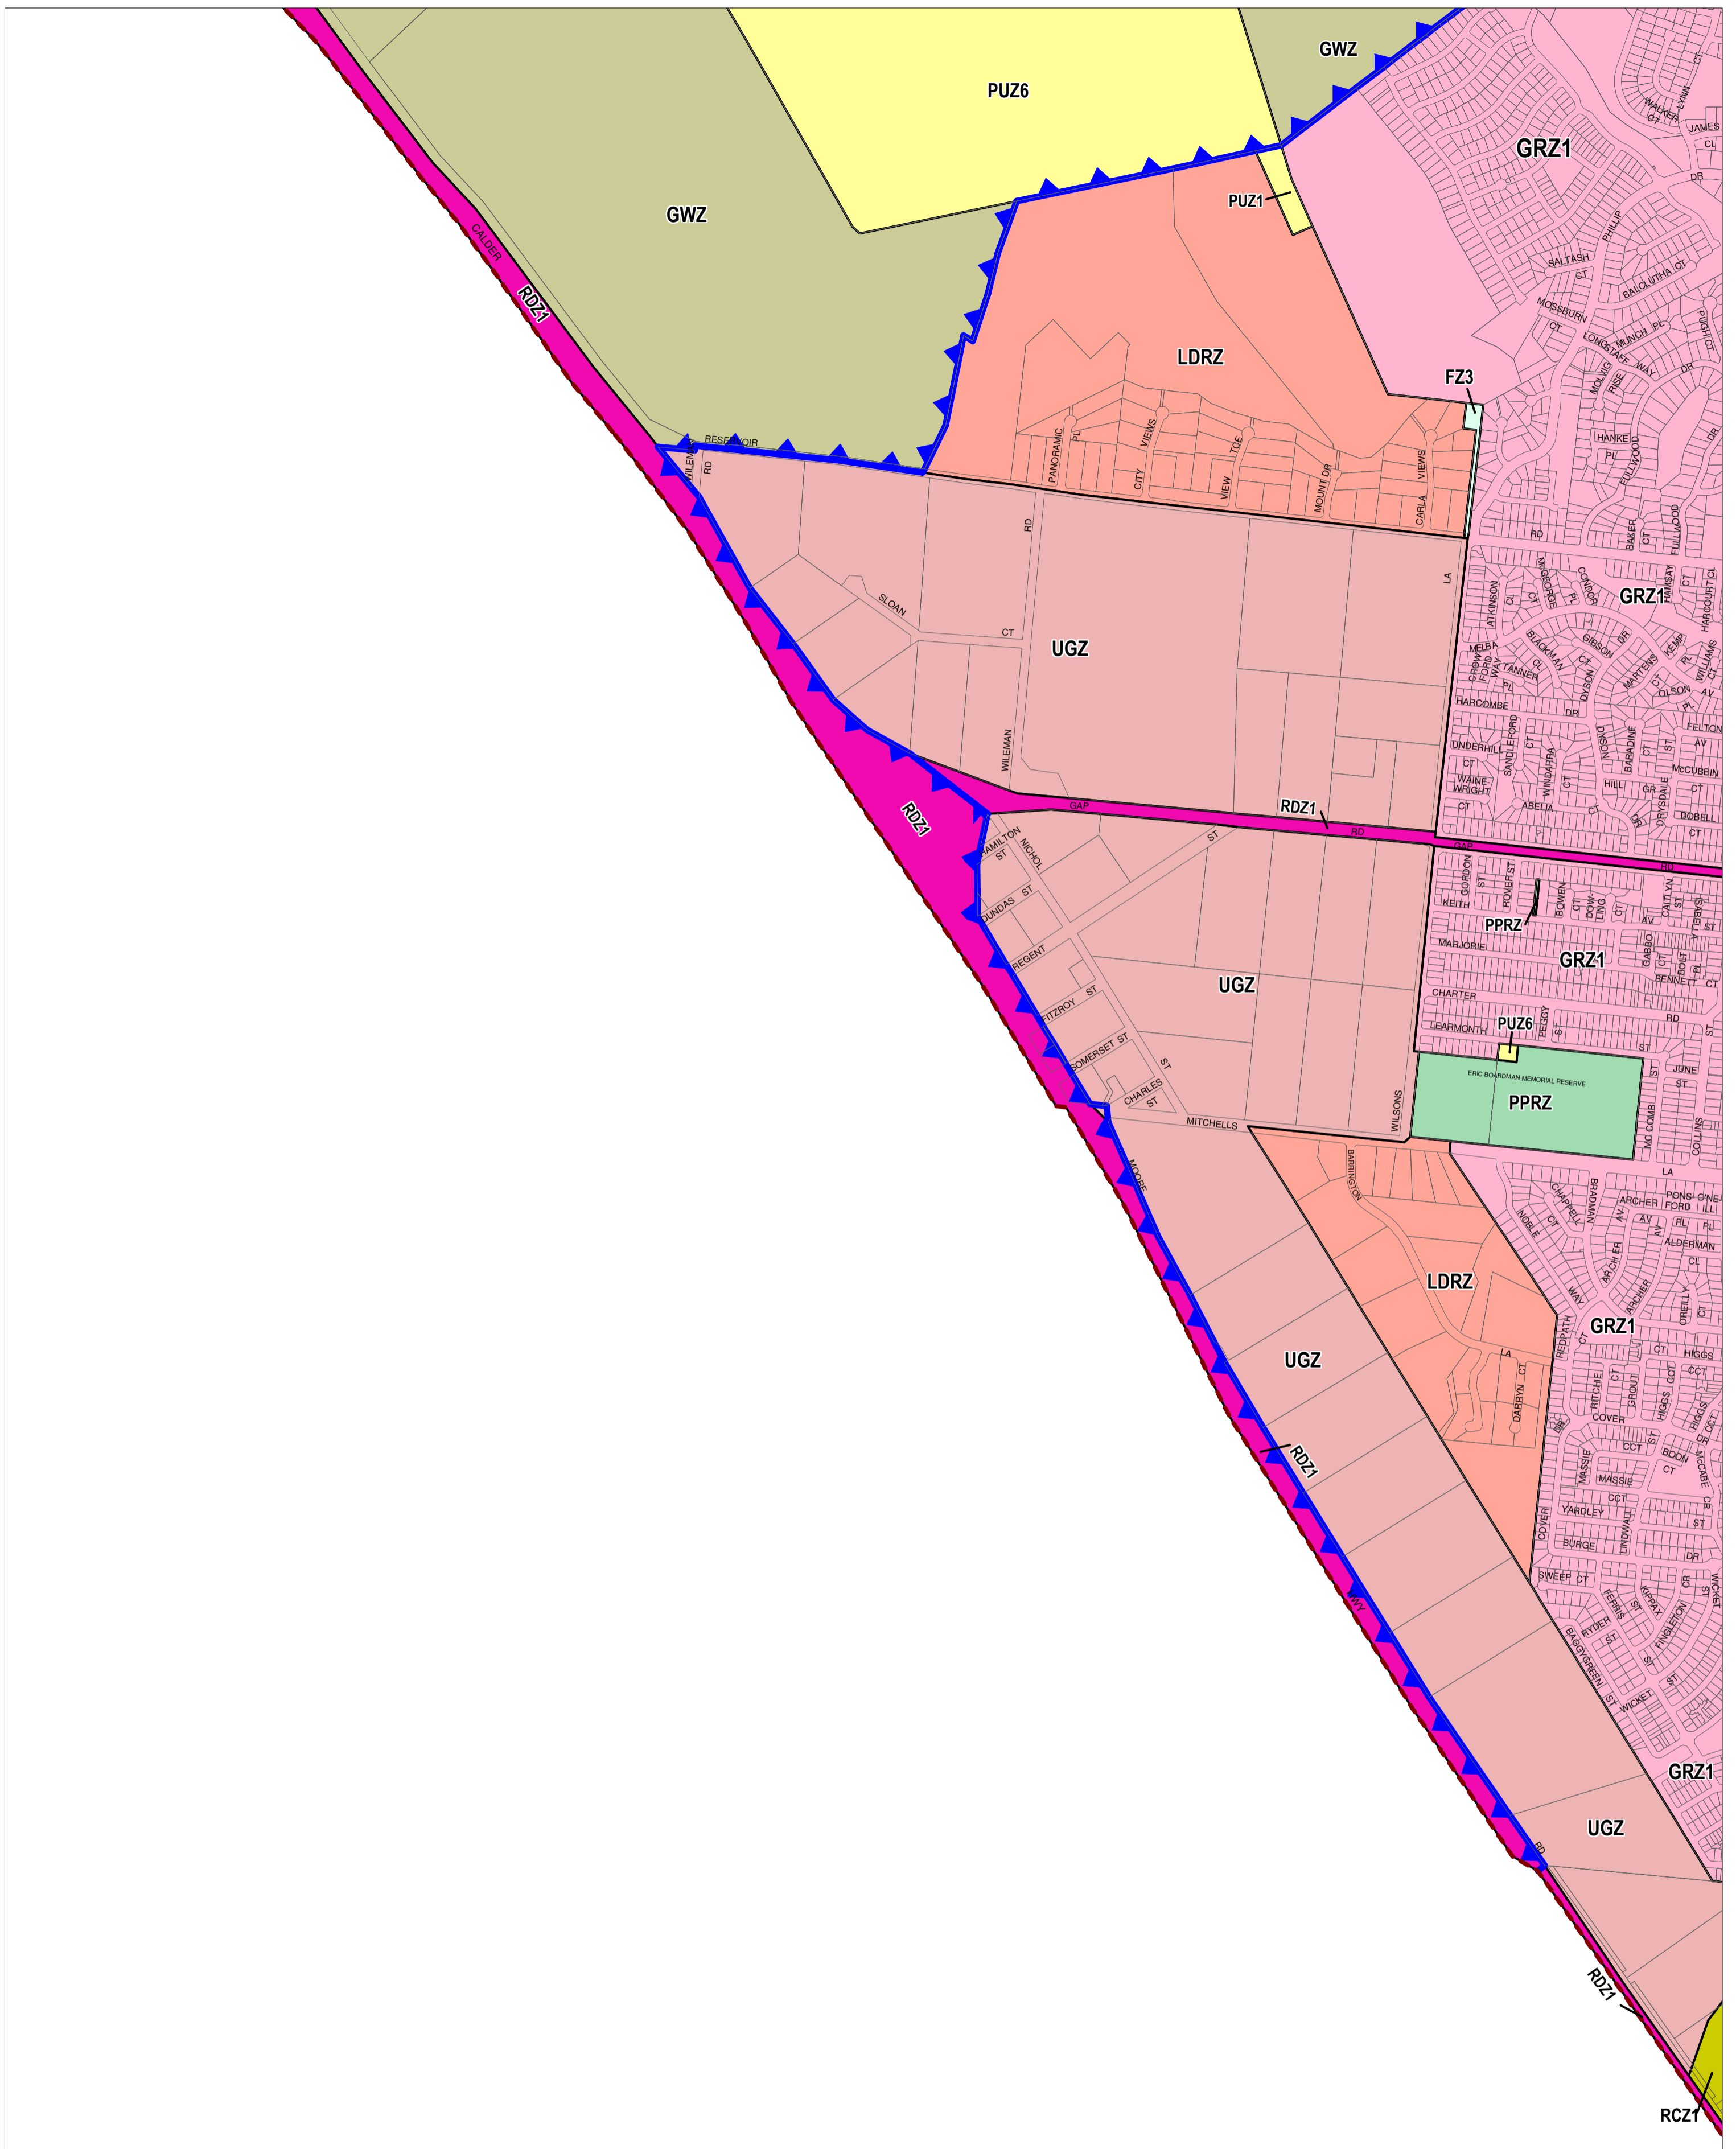

HUME PLANNING SCHEME - LOCAL PROVISION

1. **Public Land**
2. PPRZ Public Park And Recreation Zone
   - PUZ6 Public Use Zone - Local Government
   - PUZ1 Public Use Zone - Service And Utility
   - RDZ1 Road Zone - Category 1
3. **Residential**
4. GRZ1 General Residential Zone - Schedule 1
   - LDRZ Low Density Residential Zone
5. **Rural**
6. FZ3 Farming Zone - Schedule 3